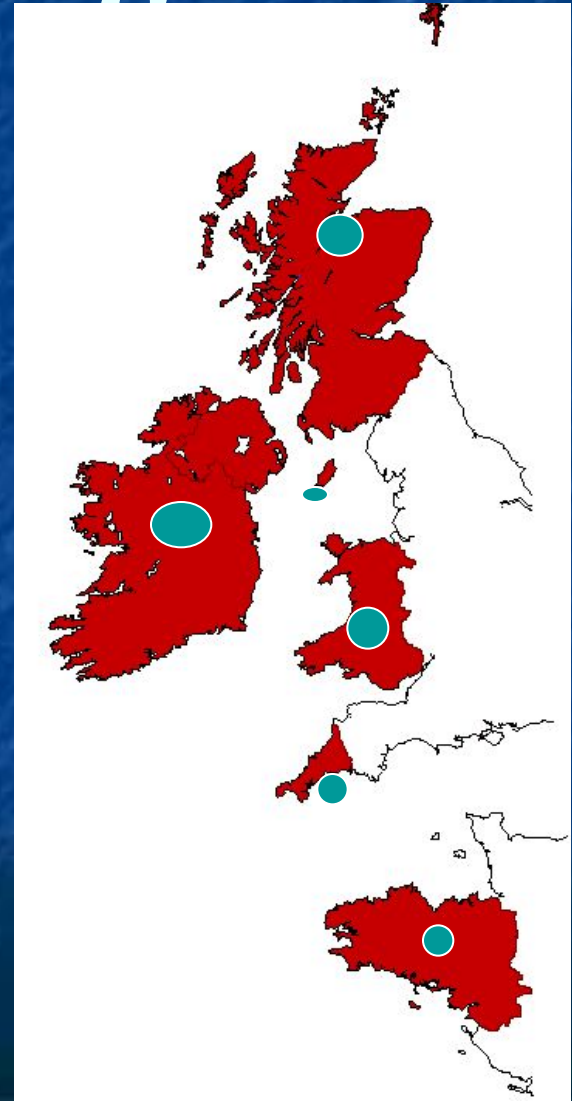

CELT'S

- 700 BC

- Came from Europe

- Had blue eyes
Fair or red hair

The Celts came from

- central Europe
- further east, from southern Russia

Trade Centres of the Celts

London

The Thames River

Edinburgh

The Firth of Forth

Celtic Languages

- Scots Gaelic
- Welsh
- Cornish
- Irish Gaelic
- Gaulish
- Manx Gaelic

Aberdeen

Dundee

Kilkenny

Stratford-Upon-Avon

The Queen of the Celts Boadicea

THAMES PATH

THAMES PATH
Hungerford Bridge

WESTMINSTER ABBEY

WHITEHALL

WESTMINSTER

Peter