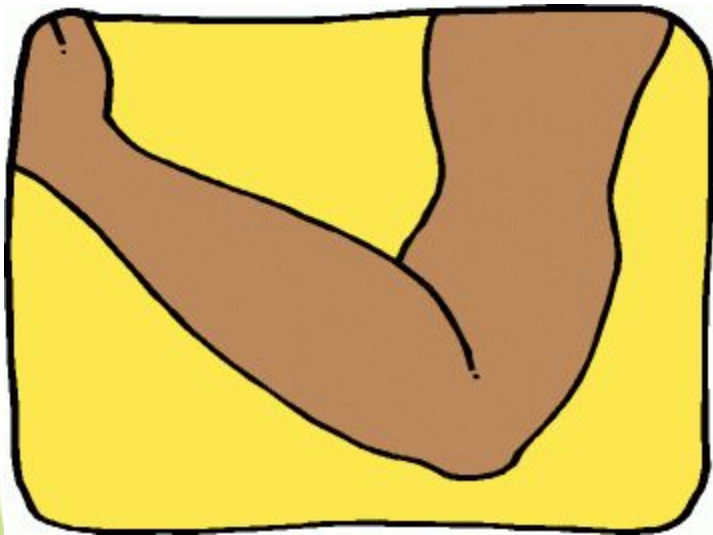

The image features a vibrant, multi-colored striped background. The stripes are vertical and come in shades of blue, purple, yellow, green, and orange. In the center, there is a white rectangular area with a green border. Inside this white area, the words "Body Parts" are written in a large, bold, pink, bubbly font with black outlines. The background behind the text is a light blue sky with soft, white clouds.

WRONG

Sorry
Try Again

Sorry
Try Again

WRONG

Sorry
Try Again

HAND

EAR

FEET

Sorry
Try Again

WRONG

Sorry
Try Again

Sorry
Try Again

WRONG

Sorry
Try Again

ARM

EYES

LEG

Sorry
Try Again

WRONG

Sorry
Try Again

Sorry
Try Again

WRONG

Sorry
Try Again

HEAD