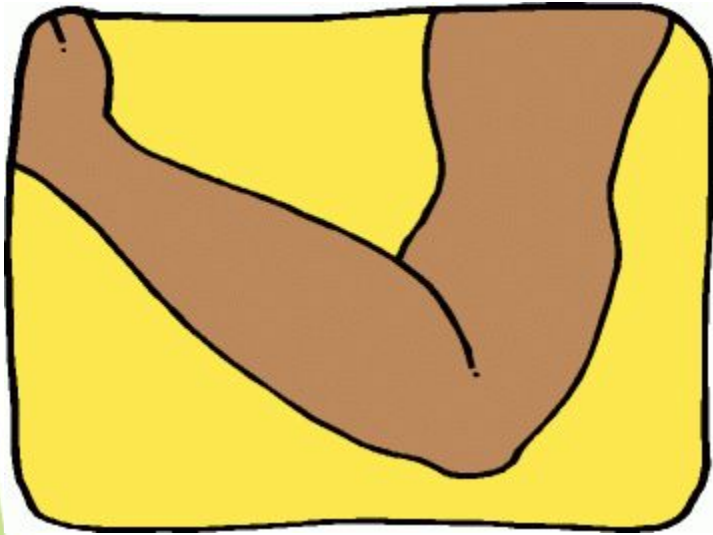

The image features a vibrant, multi-colored striped background. The stripes are vertical and come in shades of blue, purple, yellow, green, and orange. In the center, there is a white rectangular area with a double border: an inner light green border and an outer teal border. Inside this white area, the words "Body Parts" are written in a large, bold, pink, bubbly font with black outlines. The background behind the text is a light blue sky with soft, white clouds.

WRONG

Sorry
Try Again

Sorry
Try Again

WRONG

Sorry
Try Again

HAND

EAR

FEET

Sorry
Try Again

WRONG

Sorry
Try Again

Sorry
Try Again

WRONG

Sorry
Try Again

ARM

EYES

LEG

Sorry
Try Again

WRONG

Sorry
Try Again

Sorry
Try Again

WRONG

Sorry
Try Again

HEAD