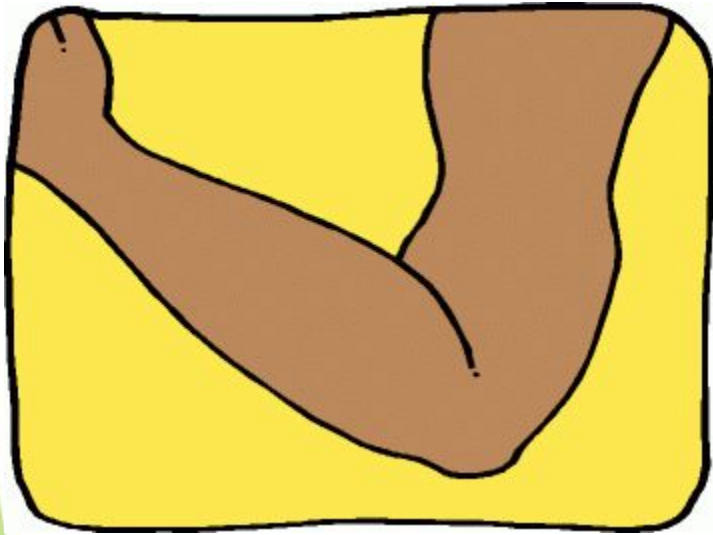

The image features a vibrant, multi-colored striped background. The stripes are vertical and come in shades of blue, purple, yellow, green, and orange. In the center, there is a white rectangular area with a thick, multi-layered border in shades of green and blue. Inside this white area, the words "Body Parts" are written in a large, bold, pink, bubbly font with black outlines. The background behind the text is a light blue sky with soft, white clouds.

WRONG

Sorry  
Try Again

Sorry  
Try Again

WRONG

Sorry  
Try Again

HAND

EAR

FEET

Sorry  
Try Again

WRONG

Sorry  
Try Again

Sorry  
Try Again

WRONG

Sorry  
Try Again

ARM

EYES

LEG

Sorry  
Try Again

WRONG

Sorry  
Try Again

Sorry  
Try Again

WRONG

Sorry  
Try Again

HEAD