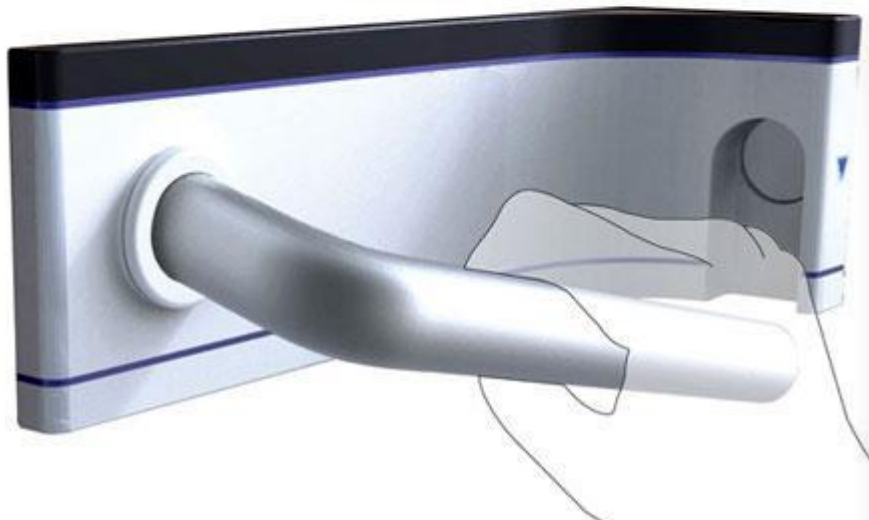

COOL HIGH
TECH GADGETS
TO GIVE YOUR
HOME A
FUTURISTIC
LOOK

Transparent TV

Floor Plan Light Switch

The AURA Lamp

Dimensional Wall Panels

The RIMA lamp

dim the chosen light area through rotation of the outer second ring

Sony Eclipse

Pouring Light Lamp

POURING LIGHT
DESIGNED BY YEONGWOO KIM

Door Handle With Self-sterilization System

A "self-sterilizing door handle" to help prevent the spread of the new influenza virus which is transmitted by hand contact.

use

When the handle is not being used, the UV lamp continuously sterilizes it to maintain a clean condition.

The UV lamp turns off when the door handle is being used.

USE
turn off the UV light

How the UV Lamp Works

When the handle is used, the switch springs upwards and the lamp is turned off.

When the handle is not in use, the end of the door handle pushes down on the switch and keeps the UV lamp on.

USE
Button is up.
turn off the UV light.