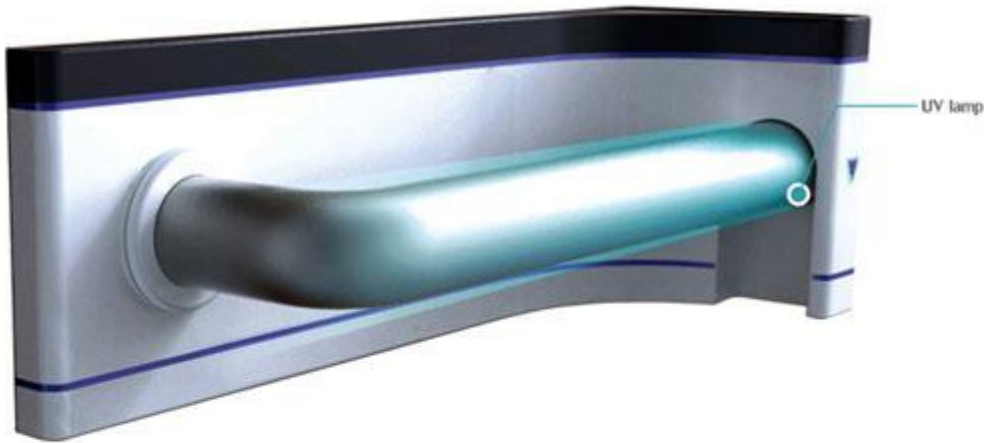

SONY Eclipse

Pouring Light Lamp

POURING LIGHT
DESIGNED BY YEONGWOO KIM

Door Handle With Self-sterilization System

A "self-sterilizing door handle" to help prevent the spread of the new influenza virus which is transmitted by hand contact.

use

When the handle is not being used, the UV lamp continuously sterilizes it to maintain a clean condition.

The UV lamp turns off when the door handle is being used.

USE
turn off the UV light

How the UV Lamp Works

When the handle is used, the switch springs upwards and the lamp is turned off.

When the handle is not in use, the end of the door handle pushes down on the switch and keeps the UV lamp on.

USE
Button is up.
turn off the UV light.