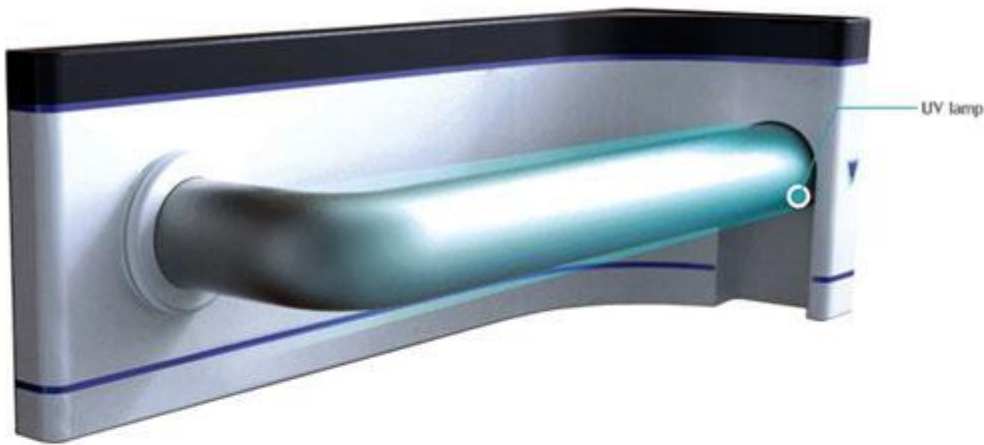

COOL HIGH
TECH GADGETS
TO GIVE YOUR
HOME A
FUTURISTIC
LOOK

Transparent TV

Floor Plan Light Switch

The AURA Lamp

Dimensional Wall Panels

The RIMA lamp

dim the chosen light area through rotation of the outer second ring

Sony Eclipse

Pouring Light Lamp

POURING LIGHT
DESIGNED BY YEONGWOO KIM

Door Handle With Self-sterilization System

A "self-sterilizing door handle" to help prevent the spread of the new influenza virus which is transmitted by hand contact.

use

When the handle is not being used, the UV lamp continuously sterilizes it to maintain a clean condition.

The UV lamp turns off when the door handle is being used.

USE
turn off the UV light

How the UV Lamp Works

When the handle is used, the switch springs upwards and the lamp is turned off.

When the handle is not in use, the end of the door handle pushes down on the switch and keeps the UV lamp on.

USE
Button is up.
turn off the UV light.