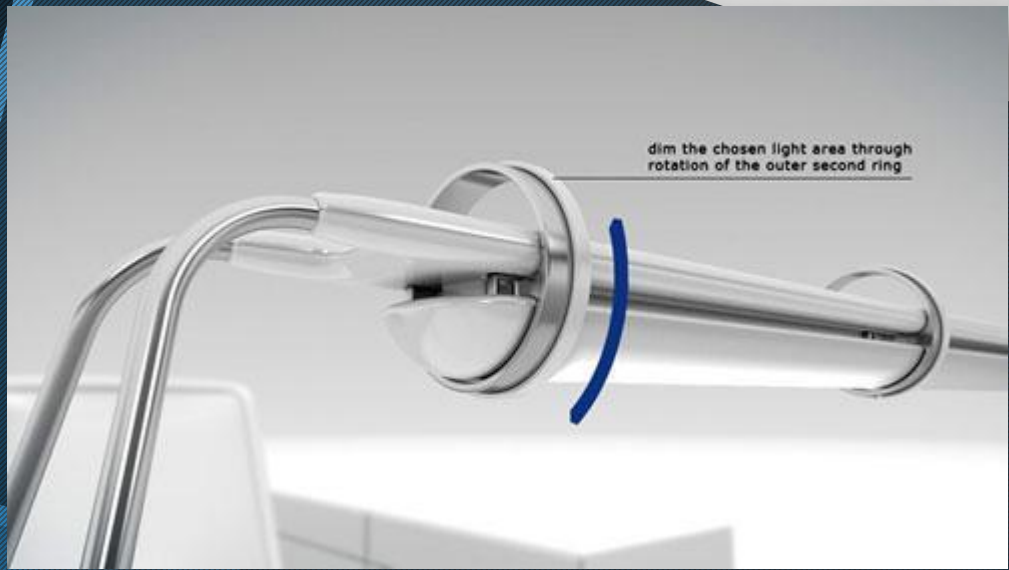

COOL HIGH
TECH GADGETS
TO GIVE YOUR
HOME A
FUTURISTIC
LOOK

Transparent TV

Floor Plan Light Switch

The AURA Lamp

Dimensional Wall Panels

The RIMA lamp

ECLIPSE
SONY
make.believe

SONY
make.believe
ECLIPSE

SONY Eclipse

Pouring Light Lamp

POURING LIGHT
DESIGNED BY YEONGWOO KIM

Door Handle With Self-sterilization System

A "self-sterilizing door handle" to help prevent the spread of the new influenza virus which is transmitted by hand contact.

use

When the handle is not being used, the UV lamp continuously sterilizes it to maintain a clean condition.

The UV lamp turns off when the door handle is being used.

USE
turn off the UV light

How the UV Lamp Works

When the handle is used, the switch springs upwards and the lamp is turned off.

When the handle is not in use, the end of the door handle pushes down on the switch and keeps the UV lamp on.

USE
Button is up.
turn off the UV light.