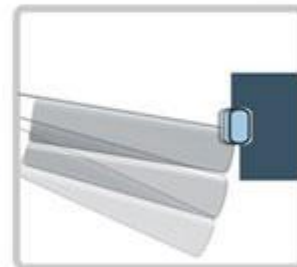

use

When the handle is not being used, the UV lamp continuously sterilizes it to maintain a clean condition.

The UV lamp turns off when the door handle is being used.

USE
turn off the UV light

How the UV Lamp Works

When the handle is used, the switch springs upwards and the lamp is turned off.

When the handle is not in use, the end of the door handle pushes down on the switch and keeps the UV lamp on.

USE
Button is up.
turn off the UV light.