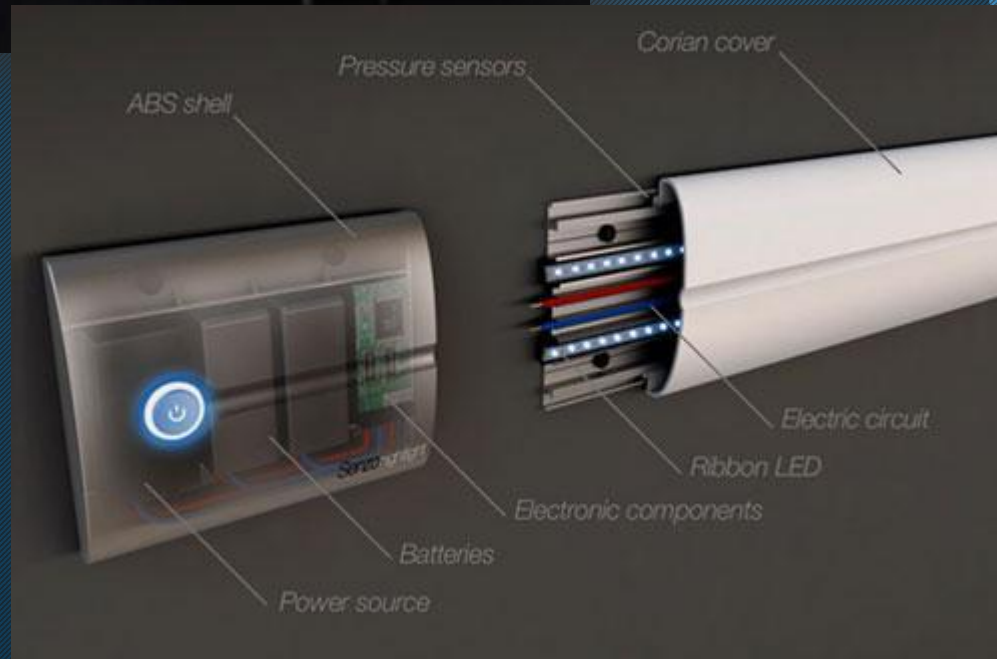

use

When the handle is not being used, the UV lamp continuously sterilizes it to maintain a clean condition.

The UV lamp turns off when the door handle is being used.

USE
turn off the UV light

How the UV Lamp Works

When the handle is used, the switch springs upwards and the lamp is turned off.

When the handle is not in use, the end of the door handle pushes down on the switch and keeps the UV lamp on.

USE
Button is up.
turn off the UV light.

USUAL
Button is down.
turn on the UV light.

Senzonightlight

Senzo Nightlight

"Document Extractor" (Combination Monitor)

How to Save Your Time!
Monitor + Printer + Scanner
But...
It's not just Convergence!

Multi-Touch
Selection

THIS MONITOR IS JUST NOT A CONVERGENCE PRODUCT WHICH IS COMBINED OF PRINTER AND SCANNER. THIS MONITOR HAS THE SOLUTION FOR SAVING OUR PRECIOUS WORKING TIMES AND NATURAL RESOURCES. WHEN WE SURF THE WEB OR PRINT OUT PICTURES AND WORD FILES, WE HAVE TO PRINT THE WHOLE PAGES OR SOME PAGES BY RUNNING A IMAGE EDITING PROGRAM LIKE PHOTOSHOP. THIS PROCESS IS JUST INCONVENIENT AND WASTING OF TIME. BY USING THIS MONITOR, WE CAN SAVE WORKING TIMES AND NATURAL RESOURCES(INK OR TONER) . EVEN MORE, WE CAN MINIMIZE WORKING SPACES AND PRINT OUT THE MOST NECESSARY SECTIONS INTUITIVELY USING THIS MONITOR WHICH IS COMBINED OF PRINTER AND SCANNER.