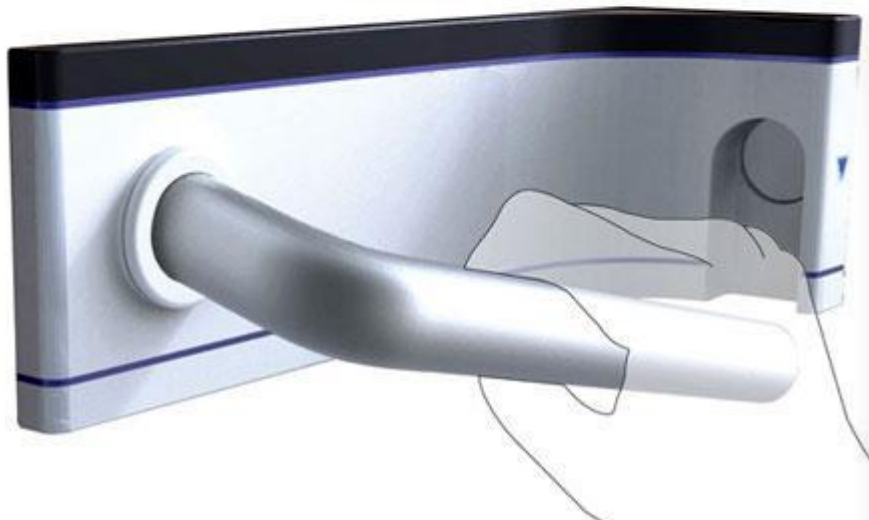

SONY Eclipse

Pouring Light Lamp

POURING LIGHT
DESIGNED BY YEONGWOO KIM

Door Handle With Self-sterilization System

A "self-sterilizing door handle" to help prevent the spread of the new influenza virus which is transmitted by hand contact.

use

When the handle is not being used, the UV lamp continuously sterilizes it to maintain a clean condition.

The UV lamp turns off when the door handle is being used.

USE
turn off the UV light

How the UV Lamp Works

When the handle is used, the switch springs upwards and the lamp is turned off.

When the handle is not in use, the end of the door handle pushes down on the switch and keeps the UV lamp on.

USE
Button is up.
turn off the UV light.