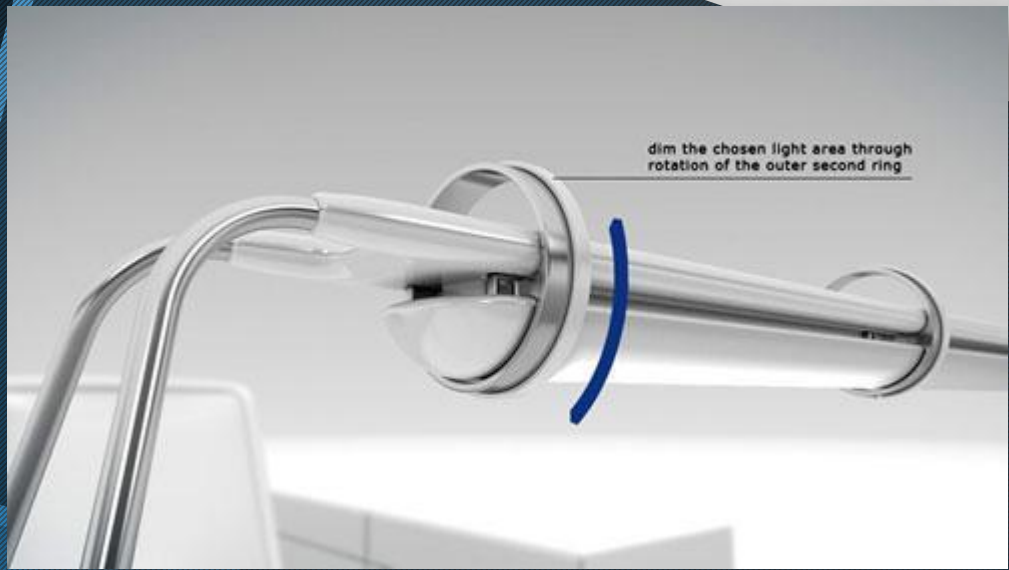

COOL HIGH
TECH GADGETS
TO GIVE YOUR
HOME A
FUTURISTIC
LOOK

Transparent TV

Floor Plan Light Switch

The AURA Lamp

Dimensional Wall Panels

The RIMA lamp

dim the chosen light area through rotation of the outer second ring

Sony Eclipse

Pouring Light Lamp

POURING LIGHT
DESIGNED BY YEONGWOO KIM

Door Handle With Self-sterilization System

A "self-sterilizing door handle" to help prevent the spread of the new influenza virus which is transmitted by hand contact.

use

When the handle is not being used, the UV lamp continuously sterilizes it to maintain a clean condition.

The UV lamp turns off when the door handle is being used.

USE
turn off the UV light

How the UV Lamp Works

When the handle is used, the switch springs upwards and the lamp is turned off.

When the handle is not in use, the end of the door handle pushes down on the switch and keeps the UV lamp on.

USE
Button is up.
turn off the UV light.