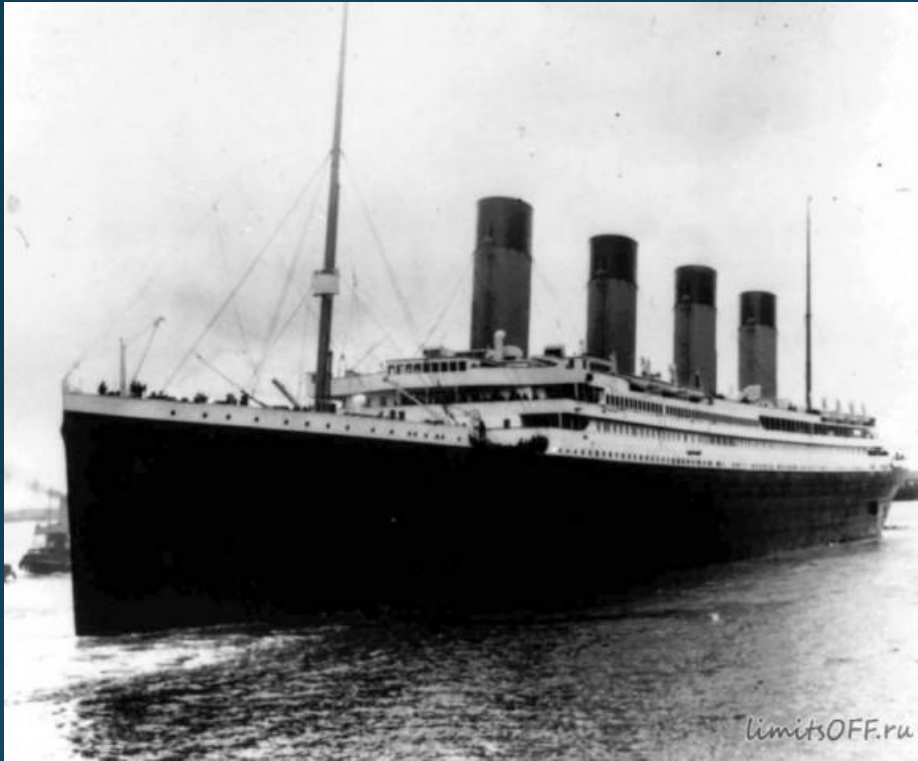

Death of Titanic

- The first descent of the Titanic on the water took place on 31st May 1911

- Titanic was designed with the latest comfort and luxury. On board were a gym, swimming pool, library, restaurants and luxury cabins.

- In one version of the tragic death of the Titanic occurred due to the use of the builders of low-quality rivets in some parts of the vessel.

September 1, 1985 an expedition led by Dr. Robert Ballard discovered the wreck of the Titanic. The remains of the ship were found 13 miles west of coordinates that "Titanic" aired in its signal "SOS."

- It is believed that this is the iceberg, which faced the Titanic.

Mrs. Tuttle
Mrs. Jacques Tuttle
Katharine Manning
James Barker

Julia White
Julia Smith
Mrs. Anne J. Kowalski
Anna Helak

R.M.S. "TITANIC"
Richard Coffey
APRIL 14, 1912.

16 APR 1912

19

19

limitsOFF.ru

- Ticket on board the Titanic

- Now the remains of the Titanic are buried at the bottom of the Atlantic Ocean at a depth of 3750 meters.