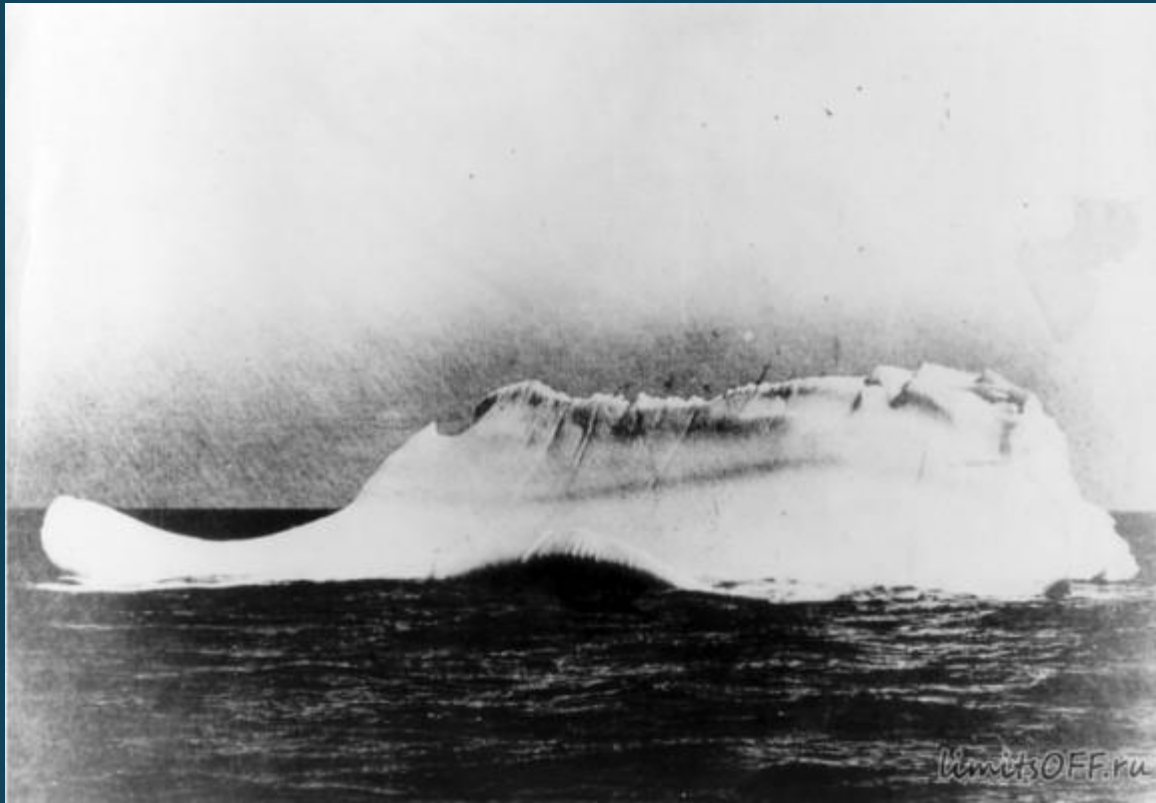

Death of Titanic

- The first descent of the Titanic on the water took place on 31st May 1911

- Titanic was designed with the latest comfort and luxury. On board were a gym, swimming pool, library, restaurants and luxury cabins.

- In one version of the tragic death of the Titanic occurred due to the use of the builders of low-quality rivets in some parts of the vessel.

September 1, 1985 an expedition led by Dr. Robert Ballard discovered the wreck of the Titanic. The remains of the ship were found 13 miles west of coordinates that "Titanic" aired in its signal "SOS."

- It is believed that this is the iceberg, which faced the Titanic.

Mrs. Tuttle
Mrs. Jacques Tuttle
Katharine Manning
James Barker

Julia White
Julia Smith
Mrs. Anne J. Kowalski
Anna Helak

R.M.S. "TITANIC"
Richard Coffey
APRIL 14, 1912.