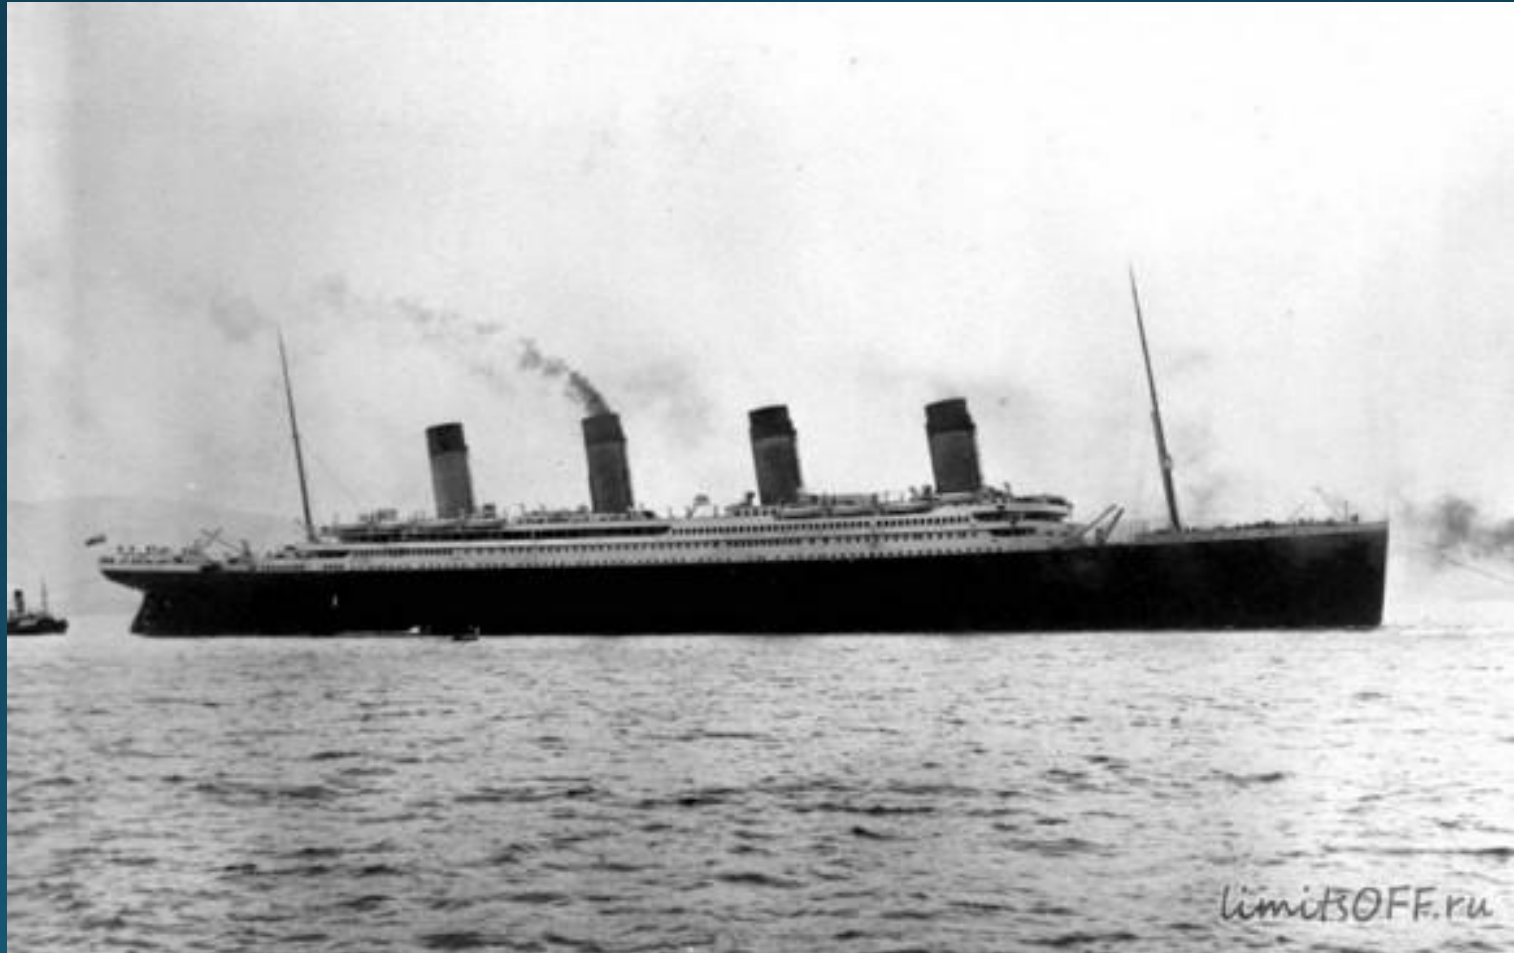

Death of Titanic

- The first descent of the Titanic on the water took place on 31st May 1911

- Titanic was designed with the latest comfort and luxury. On board were a gym, swimming pool, library, restaurants and luxury cabins.

- In one version of the tragic death of the Titanic occurred due to the use of the builders of low-quality rivets in some parts of the vessel.

September 1, 1985 an expedition led by Dr. Robert Ballard discovered the wreck of the Titanic. The remains of the ship were found 13 miles west of coordinates that "Titanic" aired in its signal "SOS."

- It is believed that this is the iceberg, which faced the Titanic.

Mrs. Tuttle
Mrs. Jacques Tuttle
Katharine Manning
James Barker

Julia White
Julia Smith
Mrs. Anne J. Kowalski
Anna Helak

R.M.S. "TITANIC"
Richard Coffey
APRIL 14, 1912.

16 APR 1912

19

19

limitsOFF.ru

- Ticket on board the Titanic

- Now the remains of the Titanic are buried at the bottom of the Atlantic Ocean at a depth of 3750 meters.