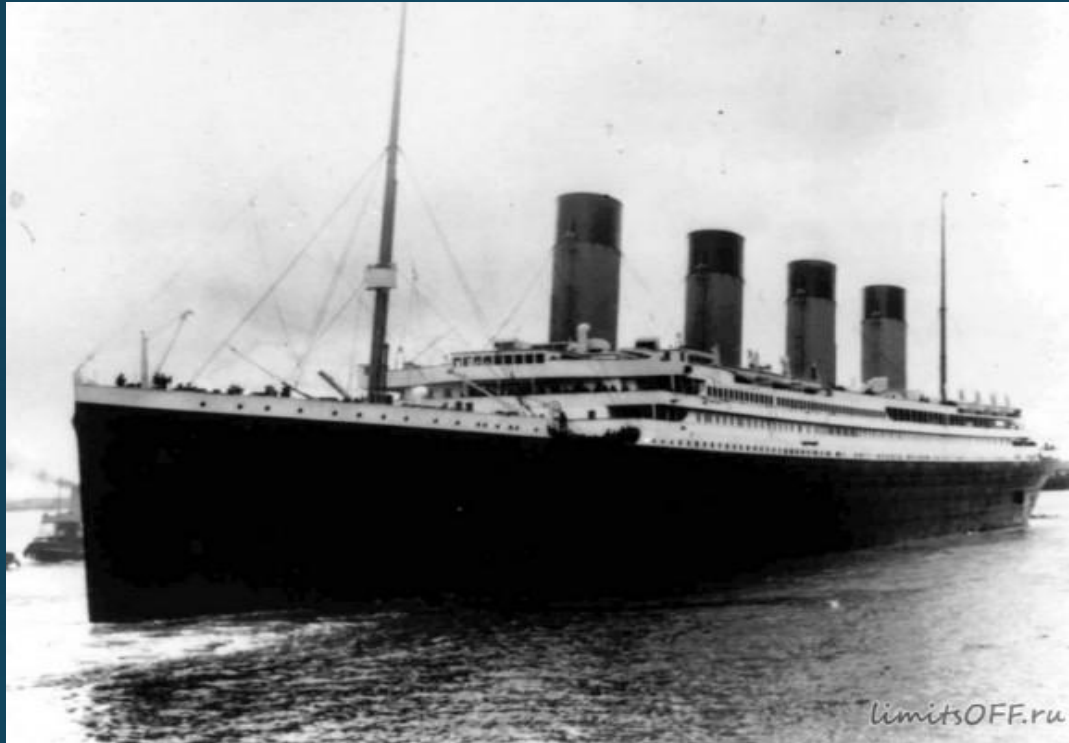

Death of Titanic

- The first descent of the Titanic on the water took place on 31st May 1911

- Titanic was designed with the latest comfort and luxury. On board were a gym, swimming pool, library, restaurants and luxury cabins.

- In one version of the tragic death of the Titanic occurred due to the use of the builders of low-quality rivets in some parts of the vessel.

September 1, 1985 an expedition led by Dr. Robert Ballard discovered the wreck of the Titanic. The remains of the ship were found 13 miles west of coordinates that "Titanic" aired in its signal "SOS."

- It is believed that this is the iceberg, which faced the Titanic.

Mrs. Tuttle
Mrs. Jacques Tuttle
Katharine Manning
James Barker

Julia White
Julia Smith
Mrs. Anne J. Kowalski
Anna Helak

R.M.S. "TITANIC"
Richard Coffey
APRIL 14, 1912.

16 APR 1912

19

19

limitsOFF.ru

- Ticket on board the Titanic

- Now the remains of the Titanic are buried at the bottom of the Atlantic Ocean at a depth of 3750 meters.