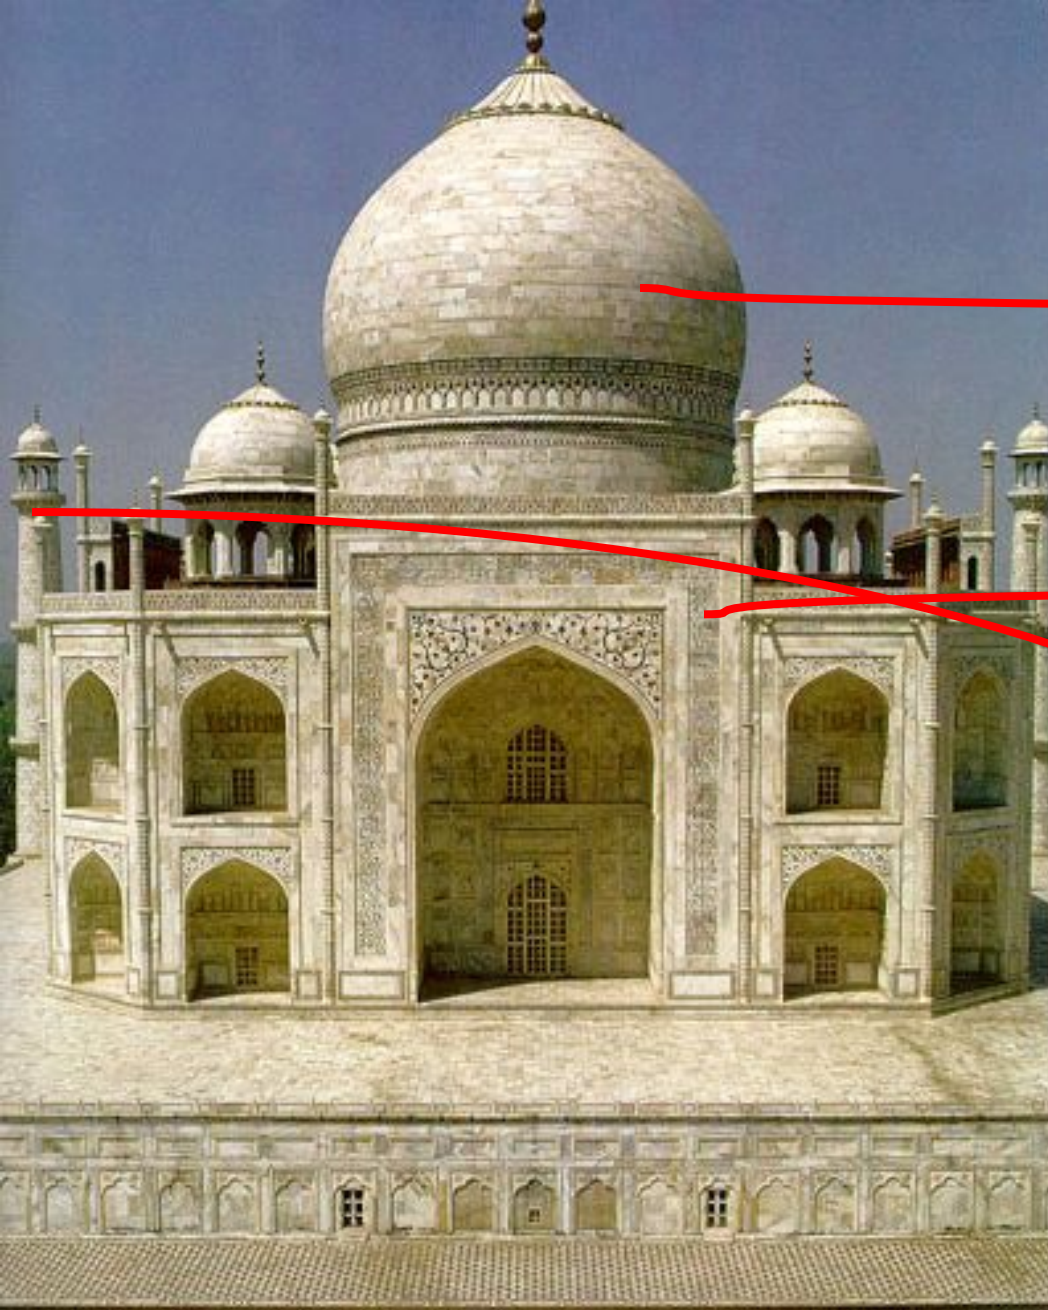

Agra

**Year of Construction:
1631 - 1653**

**Built By: Mughal
Emperor
Shah Jahan**

Mumtaz Mahal

Shah Jahan

main dome

wall

minaret

pool

**The Taj Mahal
is a fantastic
building!**

Tell about Taj Mahal

- name
- place
- colour/materials
- inside
- outside