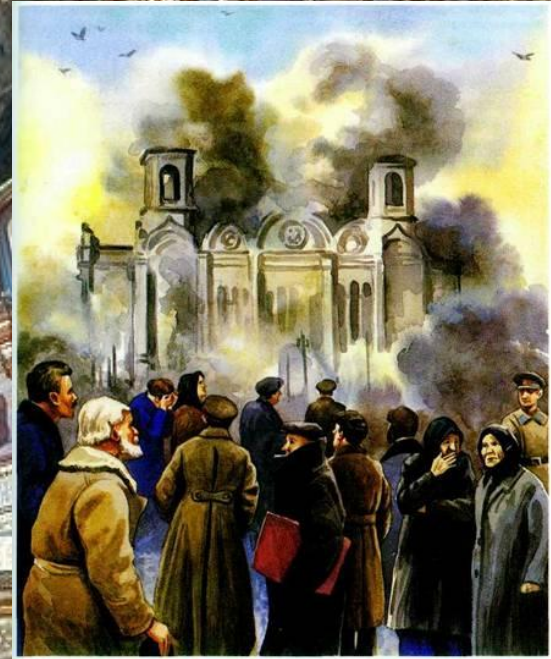

- **Cathedral of the Russian Orthodox Church The existing structure – implemented in 1990-ies the external reconstruction of the Church of the same name, created in the XIX century.**