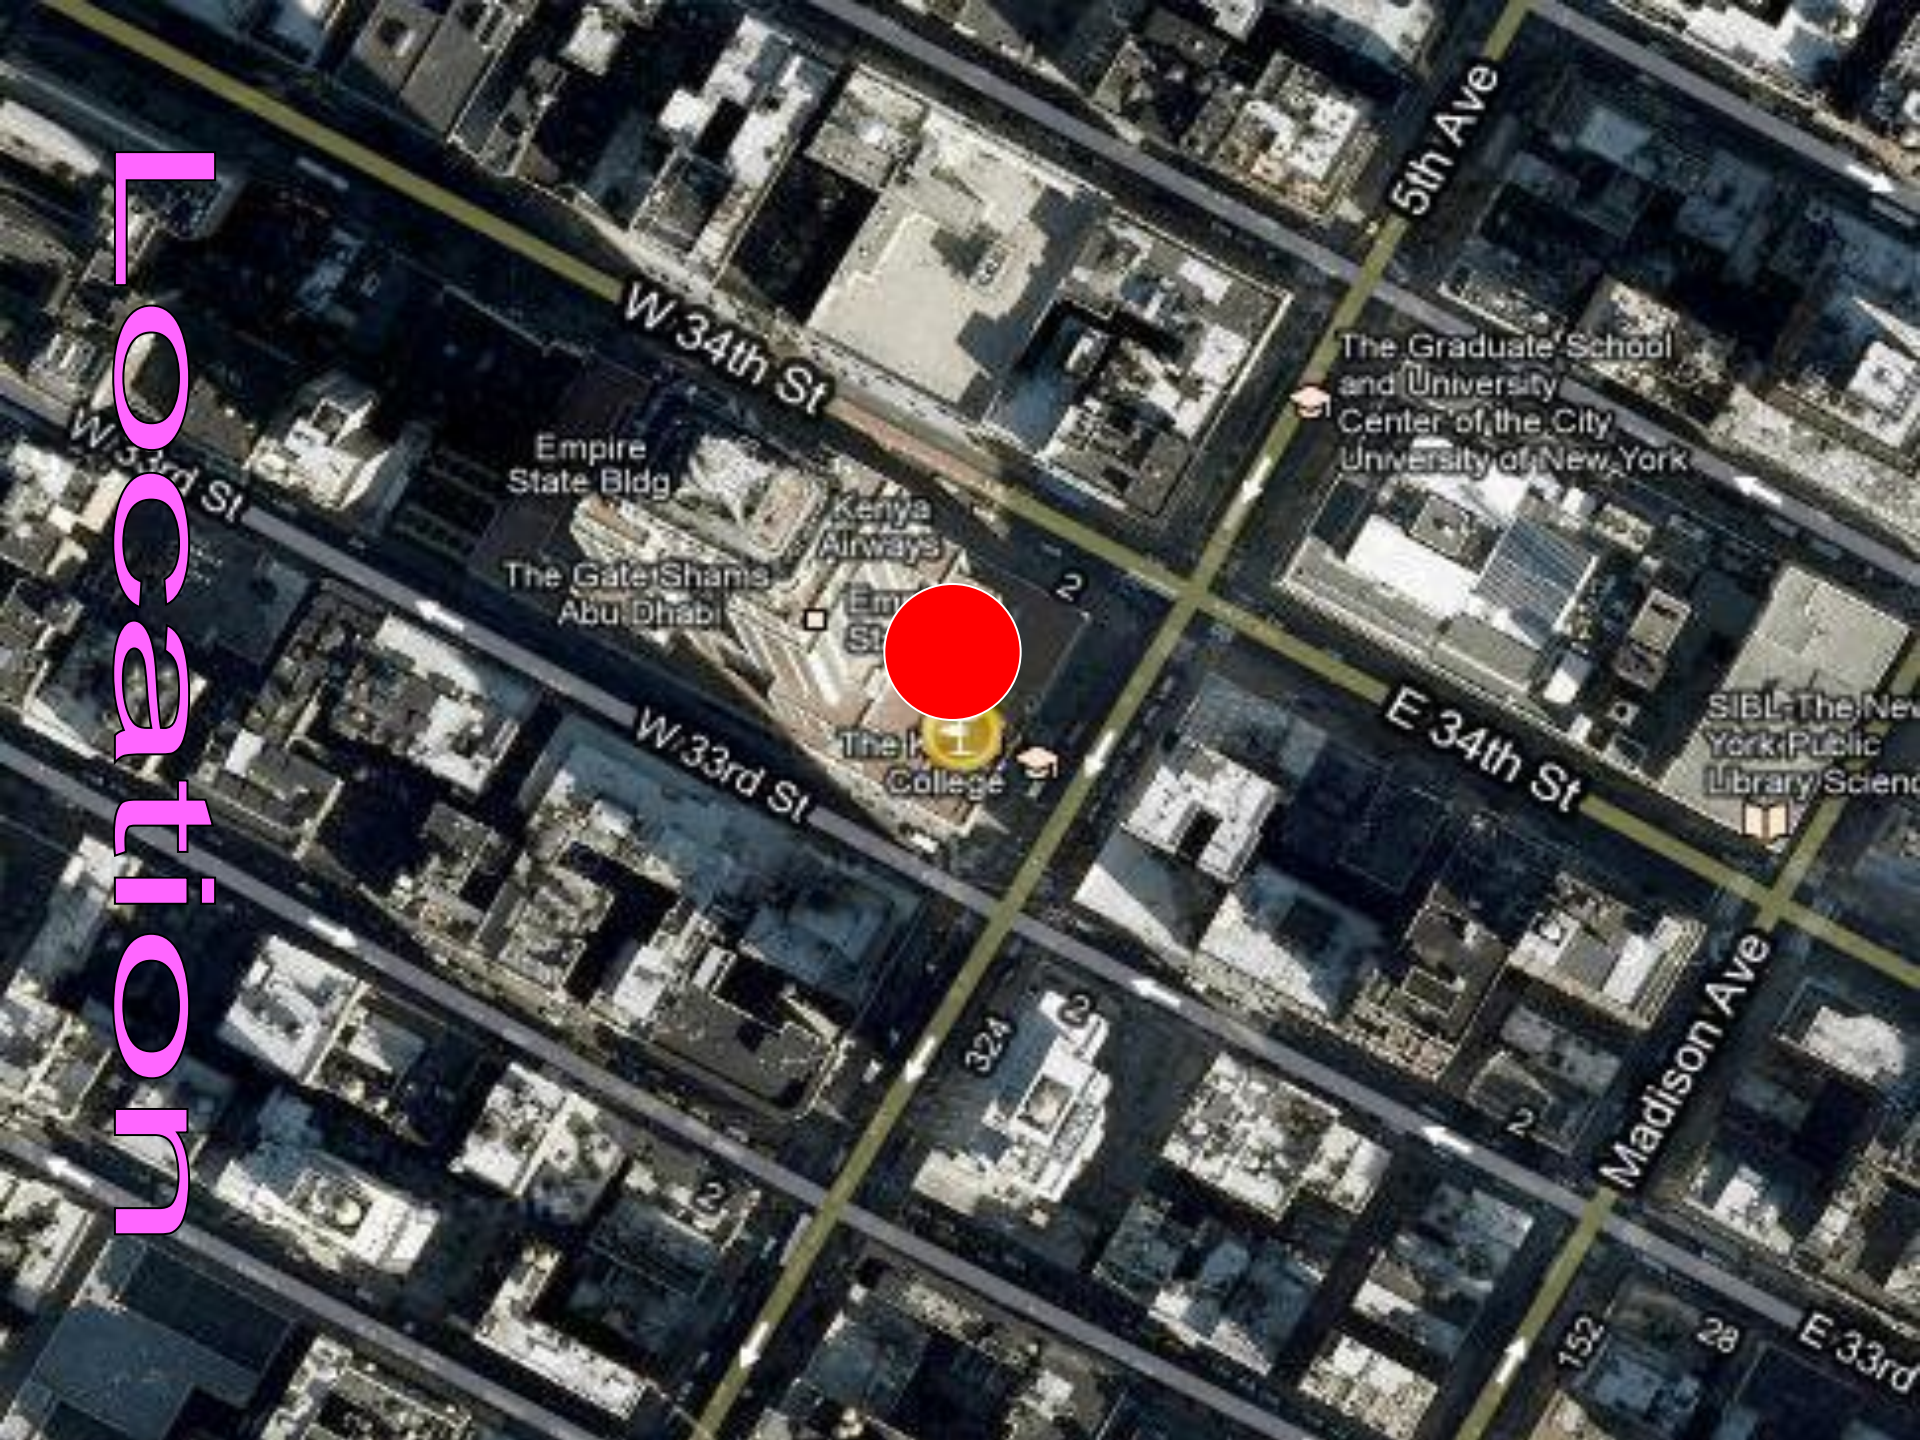

Empire State Building

**Landmark
skyscraper**

Location

EMPIRE STATE

ALGER H. CRITCHFIELD
PRESIDENT
ROBERT W. MURPHY
VICE PRESIDENT
LAWRENCE G. WELLS
SECRETARY
ALGER H. CRITCHFIELD
PRESIDENT
ROBERT W. MURPHY
VICE PRESIDENT
LAWRENCE G. WELLS
SECRETARY
ALGER H. CRITCHFIELD
PRESIDENT
ROBERT W. MURPHY
VICE PRESIDENT
LAWRENCE G. WELLS
SECRETARY

Our
struction

Observatory
tickets
this way

construction

BUGAGA

W&H
PROPERTIES

**To 86th Floor
Observatory**

EMERIT
STATE
BUILDING
OBSERVATORY

large broadcast tower