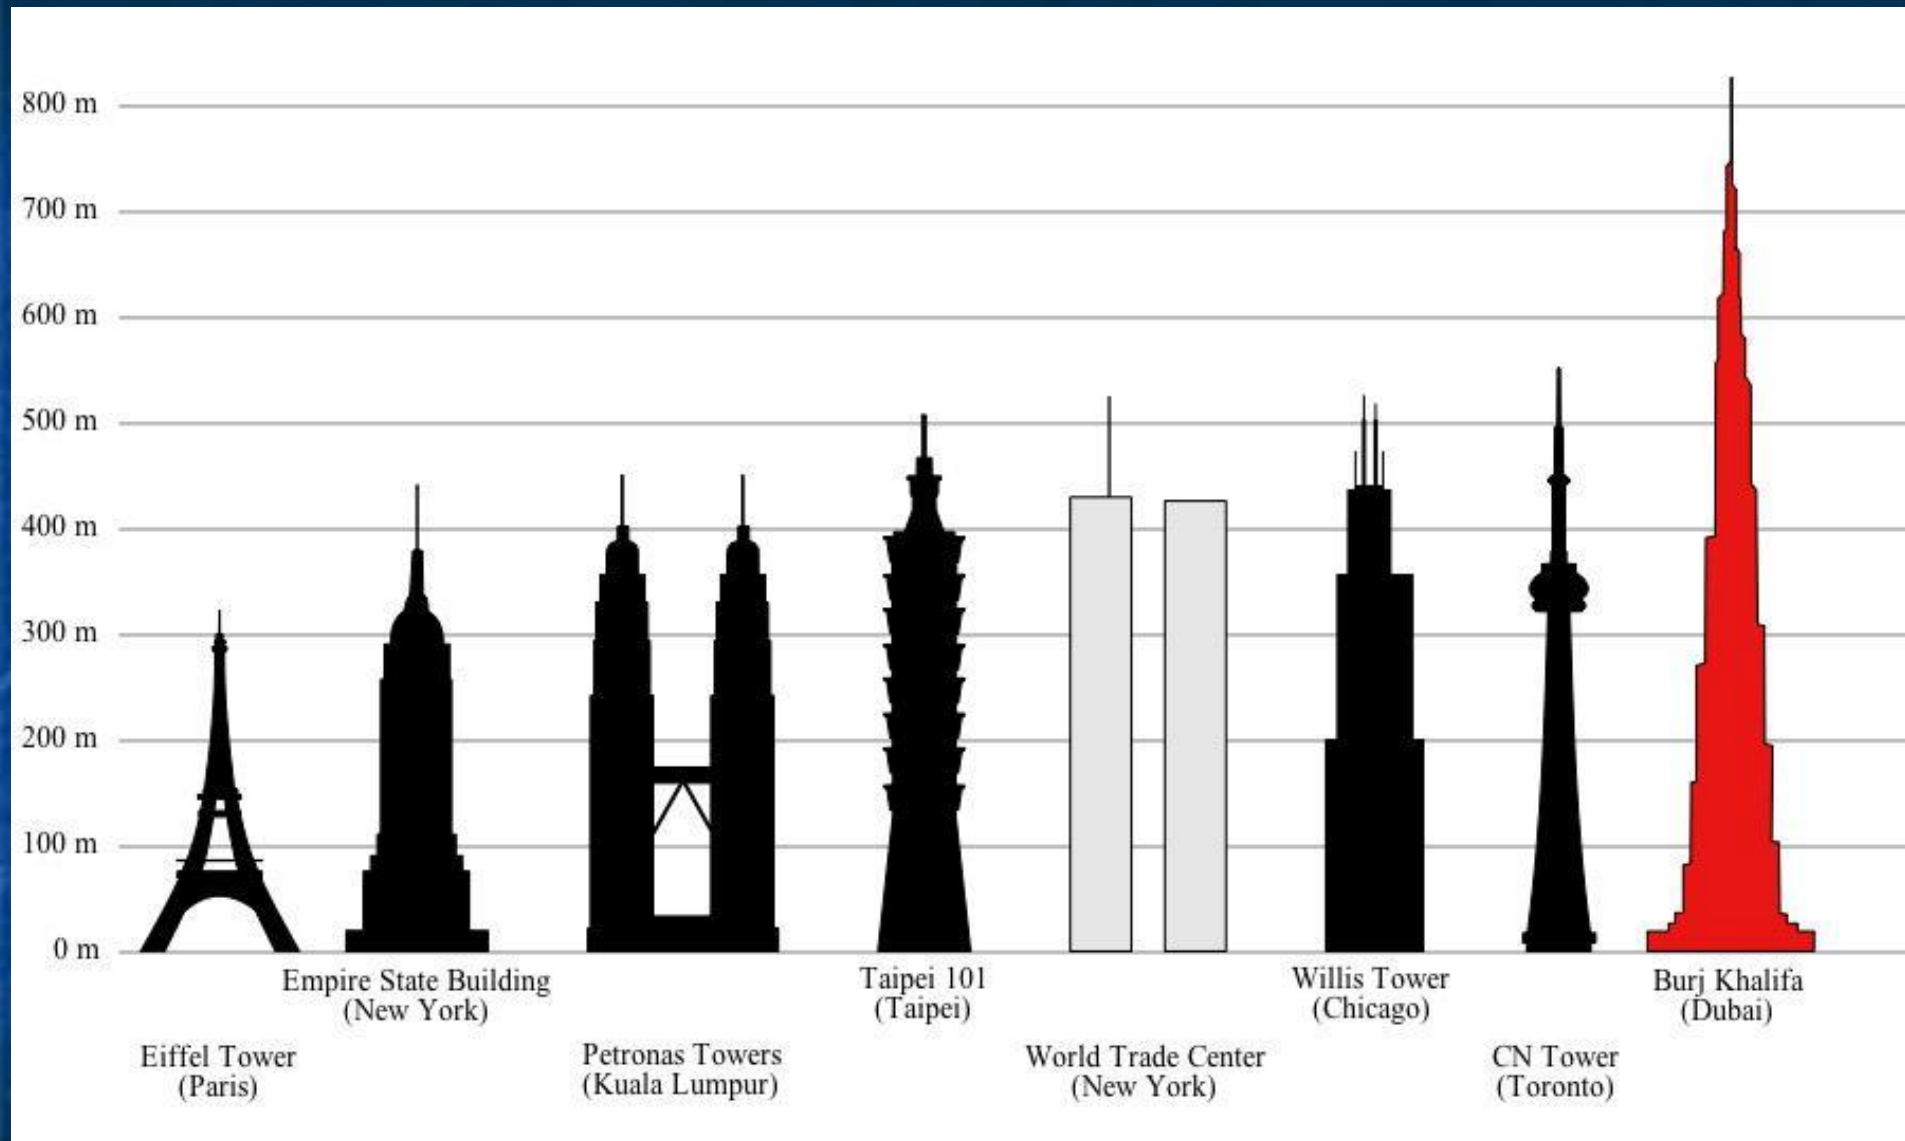

Empire State Building

**Landmark
skyscraper**

Location

EMPIRE STATE

ALBANY
YONKERS
BUFFALO
ELMHURST
PENNSYLVANIA
CONNECTICUT
NEW YORK
ANTIC

on Our
ance
struction

Observatory
tickets
this way

construction

BUGAGA

W&H
PROPERTIES

**To 86th Floor
Observatory**

EMERIT
STATE
BUILDING
OBSERVATORY

large broadcast tower