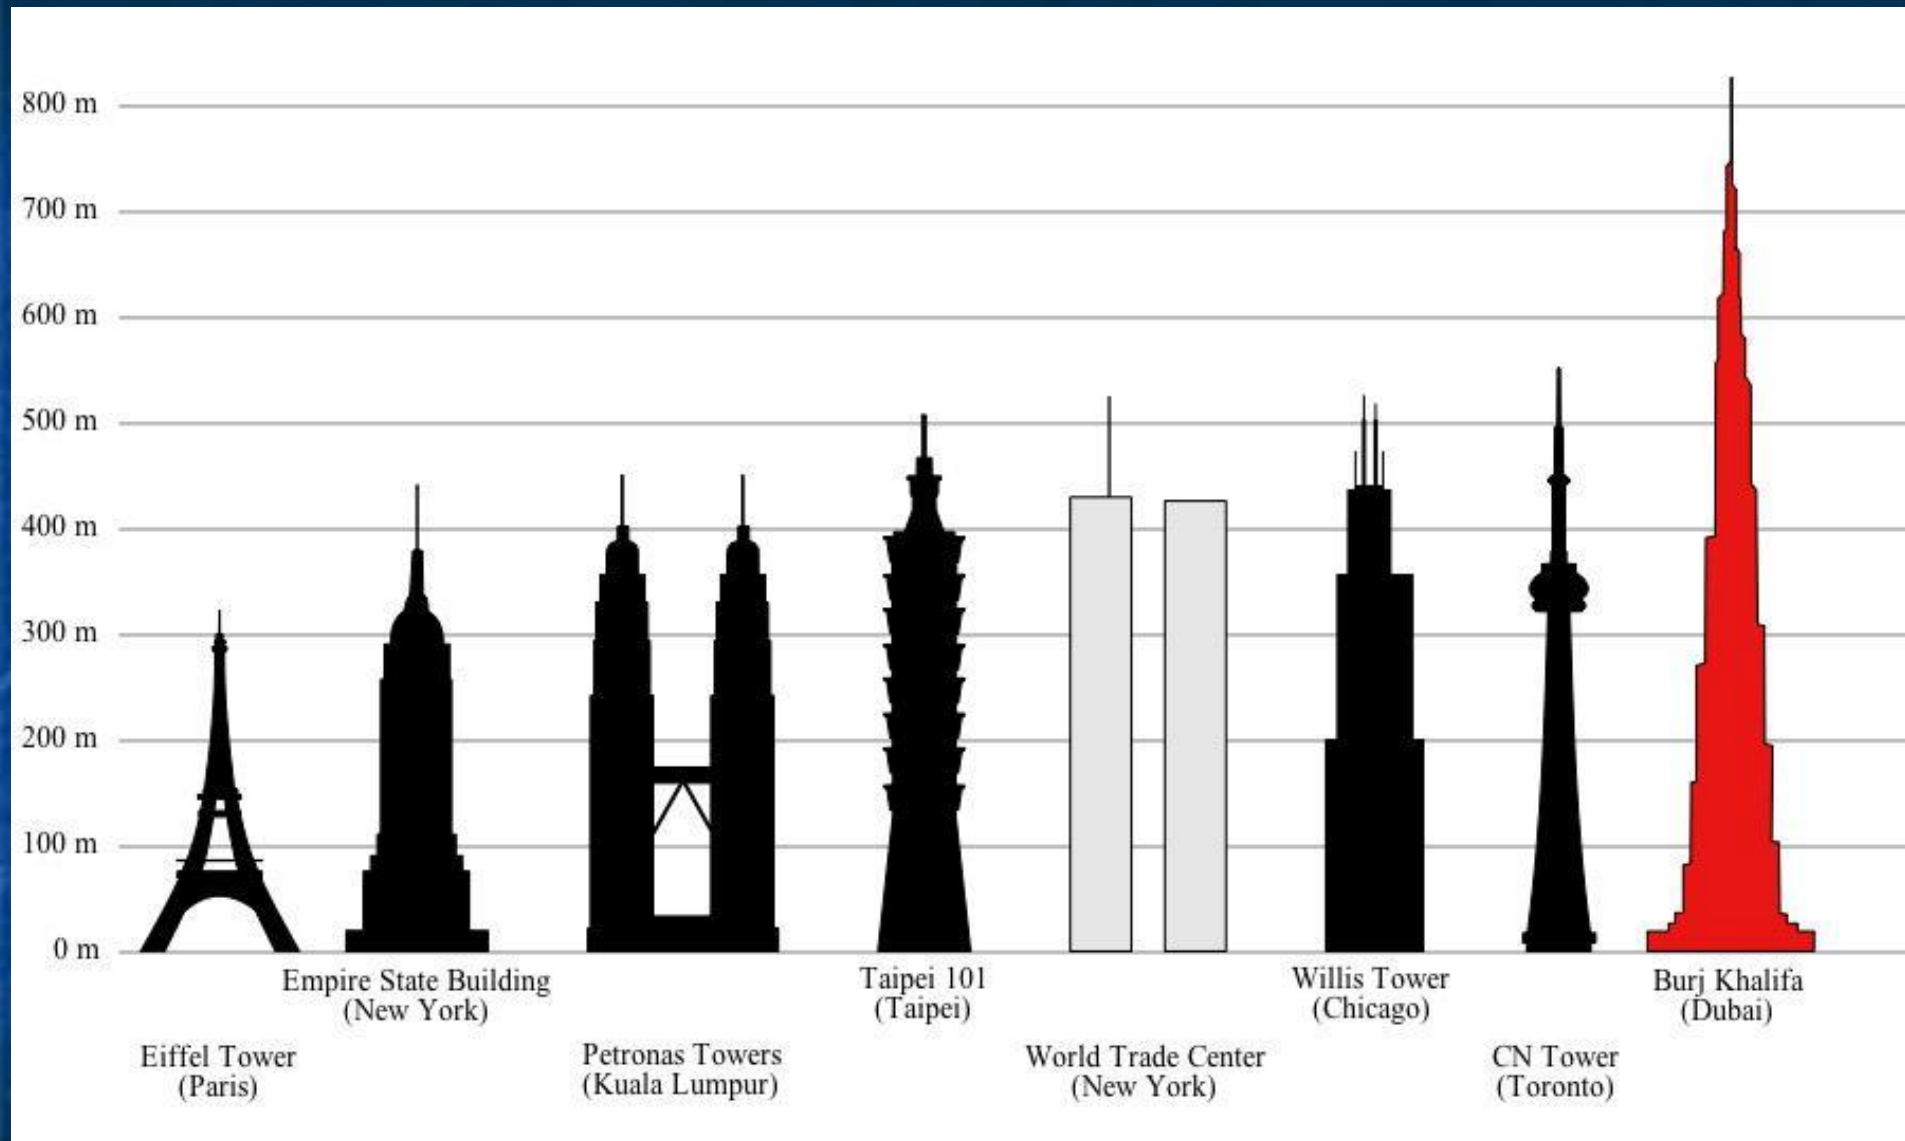

Empire State Building

**Landmark
skyscraper**

Location

on Our
ance
struction

construction

BUGAGA

W&H
PROPERTIES

**To 86th Floor
Observatory**

EMERIT
STATE
ELEVATOR
CONSERVATORY

large broadcast tower