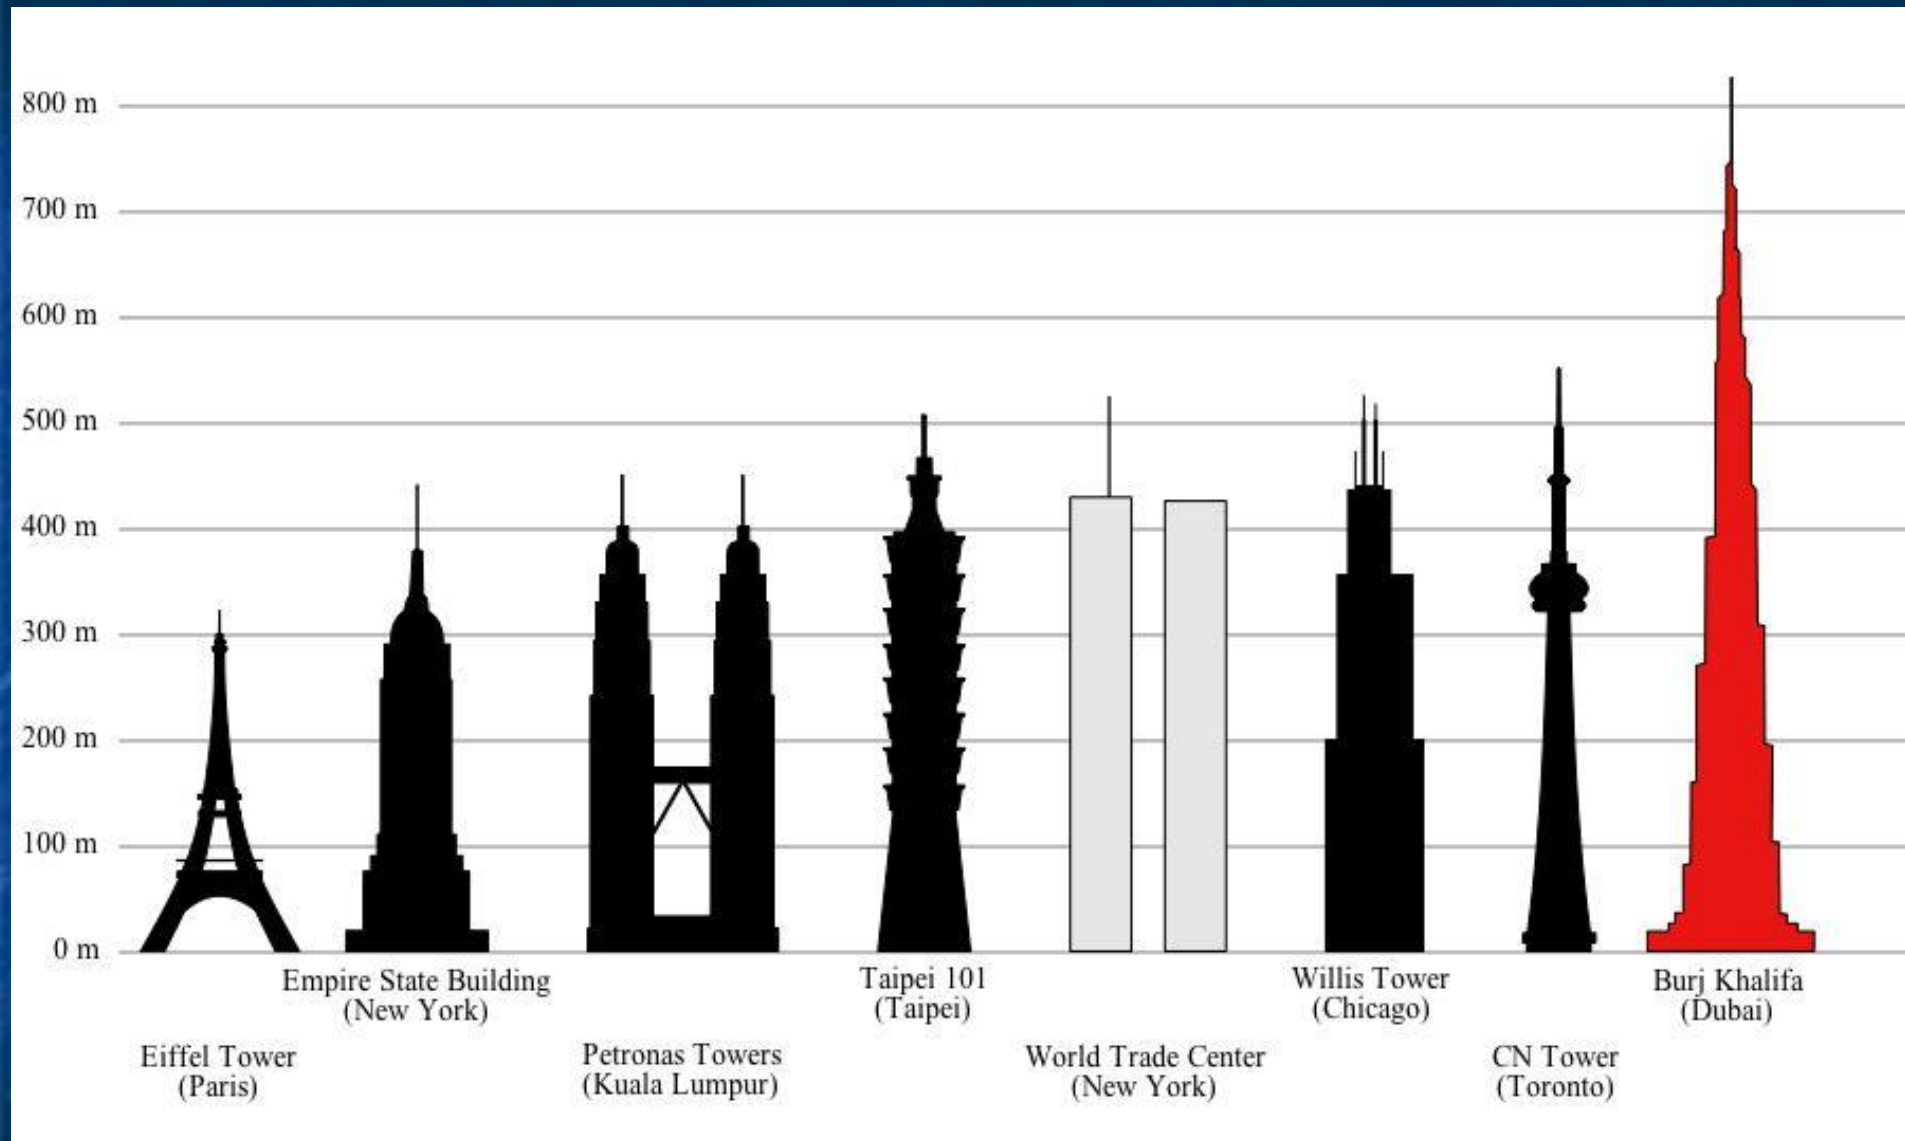

Empire State Building

**Landmark
skyscraper**

Location

EMPIRE STATE

ALGER H. CRITCHFIELD
PRESIDENT
ROBERT W. MURPHY
VICE PRESIDENT
LAWRENCE G. WELLS
SECRETARY
ALGER H. CRITCHFIELD
PRESIDENT
ROBERT W. MURPHY
VICE PRESIDENT
LAWRENCE G. WELLS
SECRETARY
ALGER H. CRITCHFIELD
PRESIDENT
ROBERT W. MURPHY
VICE PRESIDENT
LAWRENCE G. WELLS
SECRETARY

Our
struction

Observatory
tickets
this way

construction

BUGAGA

W&H
PROPERTIES

**To 86th Floor
Observatory**

EMERIT
STATE
BUILDING
OBSERVATORY

large broadcast tower