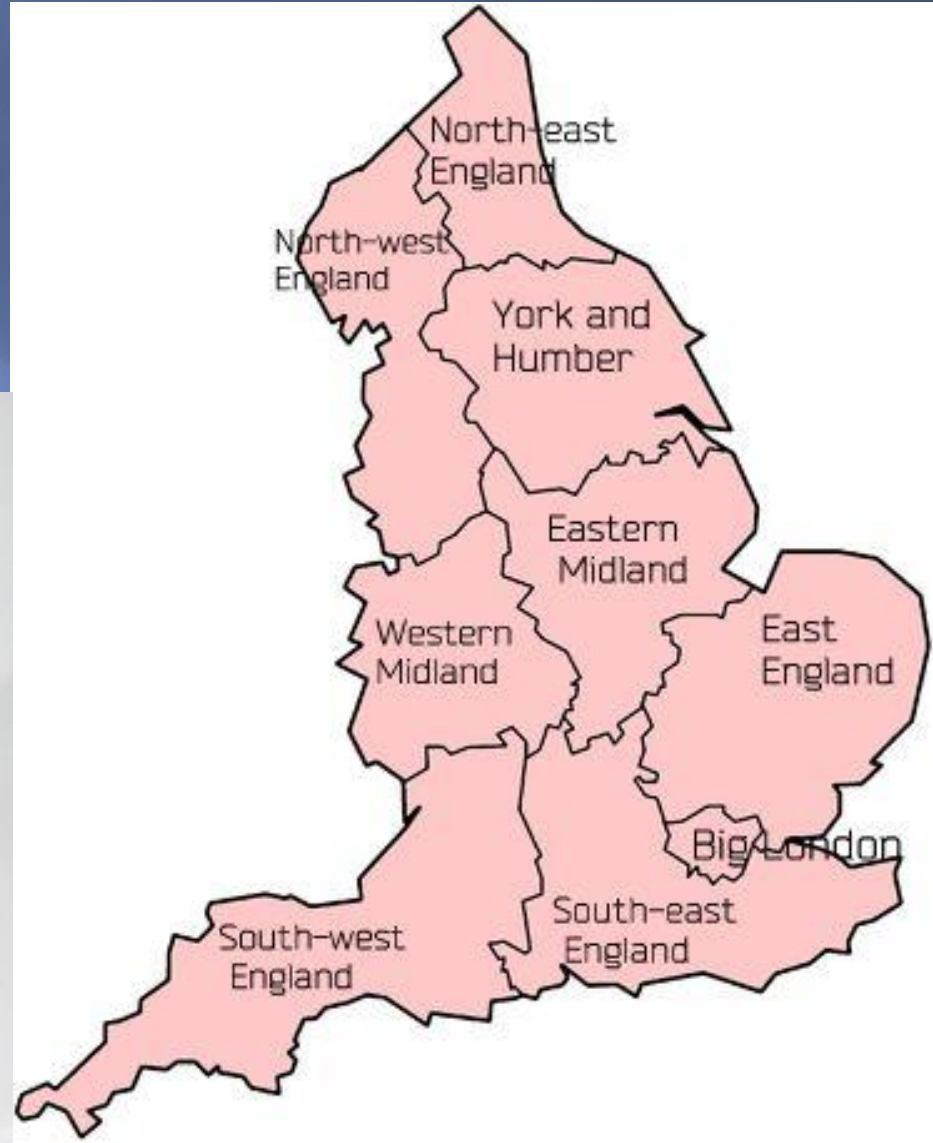

ENGLAND - FOGGY ALBION

England

- ❖ **Population: 52 million**
- ❖ **Capital: London**
- ❖ **National Day: 23th April (St. George's Day)**
- ❖ **Regions: 9**
- ❖ **Climate: mild, damp**

National
symbol

Red Rose

Lion

Garment

Роза Ланкастеров

England

• **Flag of England**

• **Emblem**

• **Slogan**

"God and my right"

London Sightseeing