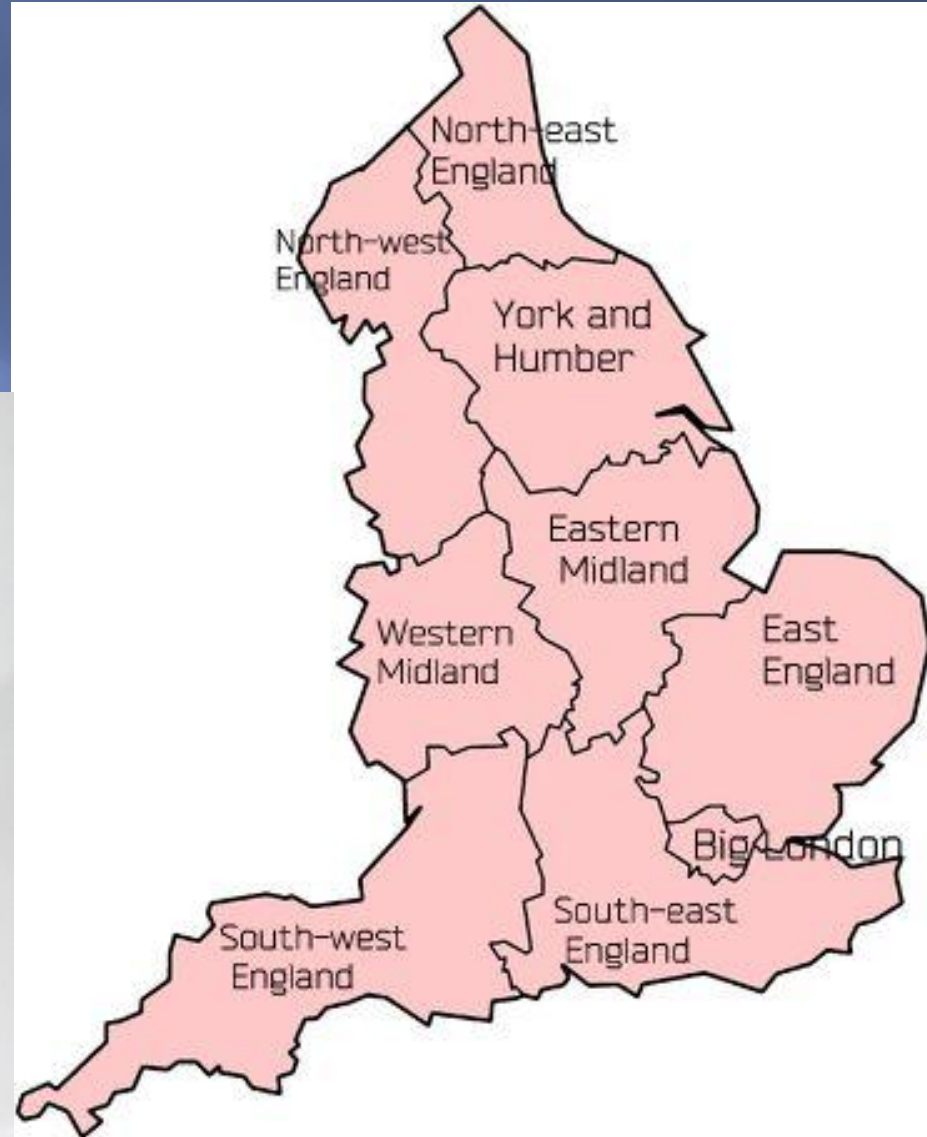

# ENGLAND - FOGGY ALBION

# England

- ❖ **Population: 52 million**
- ❖ **Capital: London**
- ❖ **National Day: 23th April (St. George's Day)**
- ❖ **Regions: 9**
- ❖ **Climate: mild, damp**

## LONDON

National  
symbol

**Red Rose**

**Lion**

**Garter**

Роза Ланкастеров

# England

• **Flag of England**

• **Emblem**

• **Slogan**

"God and my right"