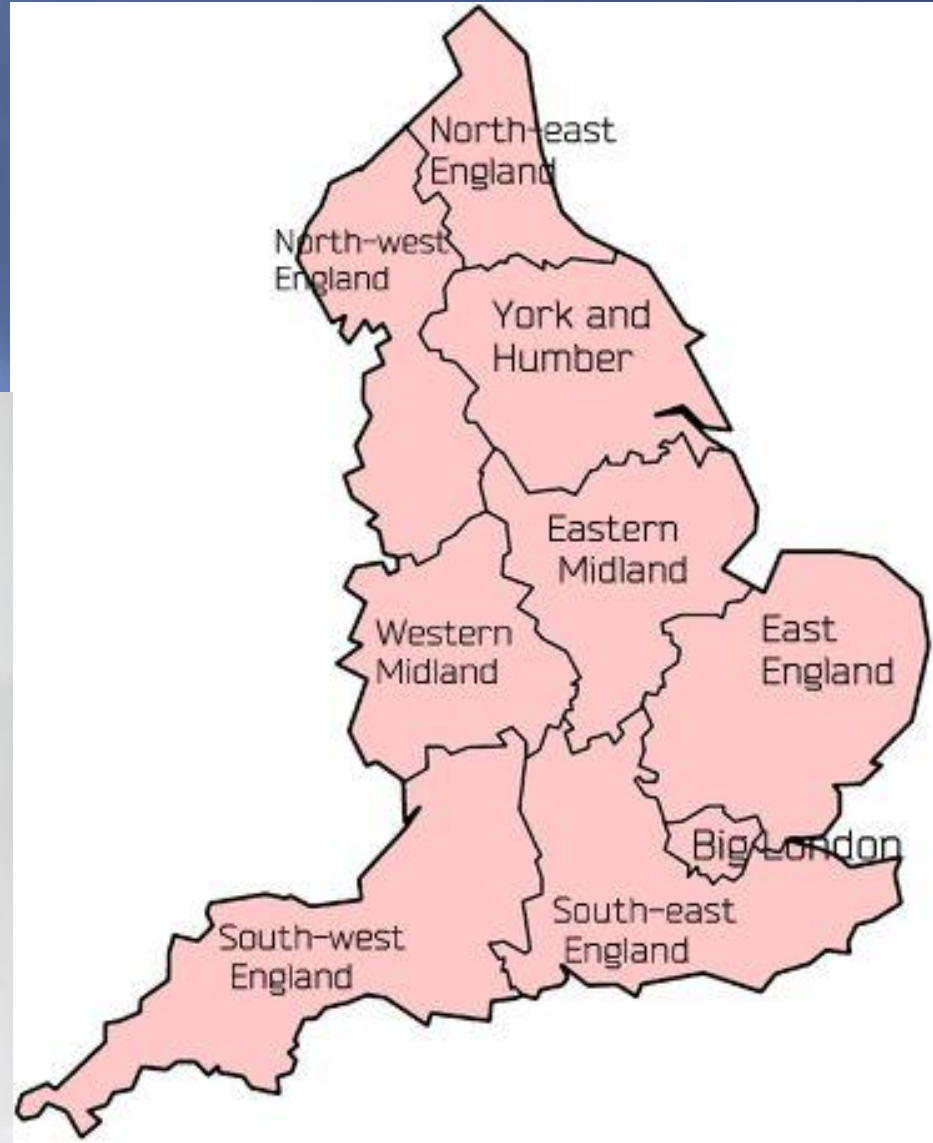

ENGLAND - FOGGY ALBION

England

- ❖ **Population: 52 million**
- ❖ **Capital: London**
- ❖ **National Day: 23th April (St. George's Day)**
- ❖ **Regions: 9**
- ❖ **Climate: mild, damp**

National
symbol

Red Rose

Lion

Garter

Роза Ланкастеров

England

• **Flag of England**

• **Emblem**

• **Slogan**

"God and my right"

London Sightseeing