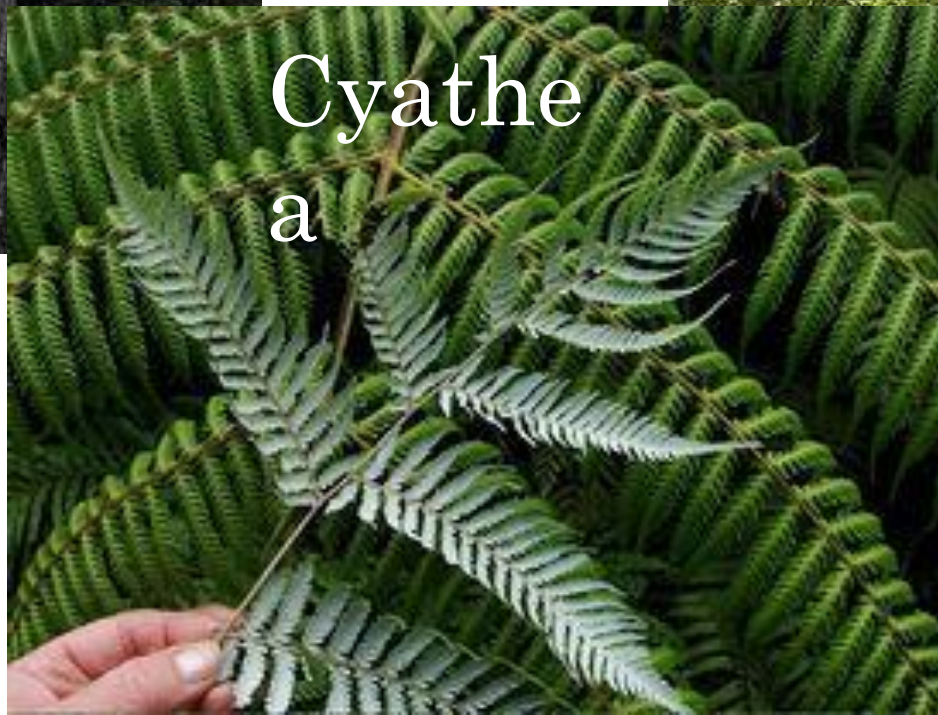

Skink

Cowrie
v

Podocarp

Unique flora

Cyathea
a

AUCKLAND GALLERY OF ART

Auckland
– former
capital of
New
Zealand

THE CITY GALLERY AND THE GALLERY OF ART

*Peter Jackson, a
Director of "The
Lord of The
Rings"*

Now The whole World knows the
landscapes of New Zealand (thanks to
“The Lord of The Rings”): Waiheke, ...

...Taupo volcanic zone, Mount Ruapehu

Resources

The left side of the slide features a vertical stack of decorative elements. At the top, there are several thin, parallel vertical stripes in shades of brown, tan, and white. Below these stripes is a large, solid orange circle. To its right and slightly lower are two smaller orange circles. Further down and to the left are two more small orange circles, one positioned below the large circle and one to the right of the small circle below it. The background of the entire slide is a solid, dark blue-grey color.