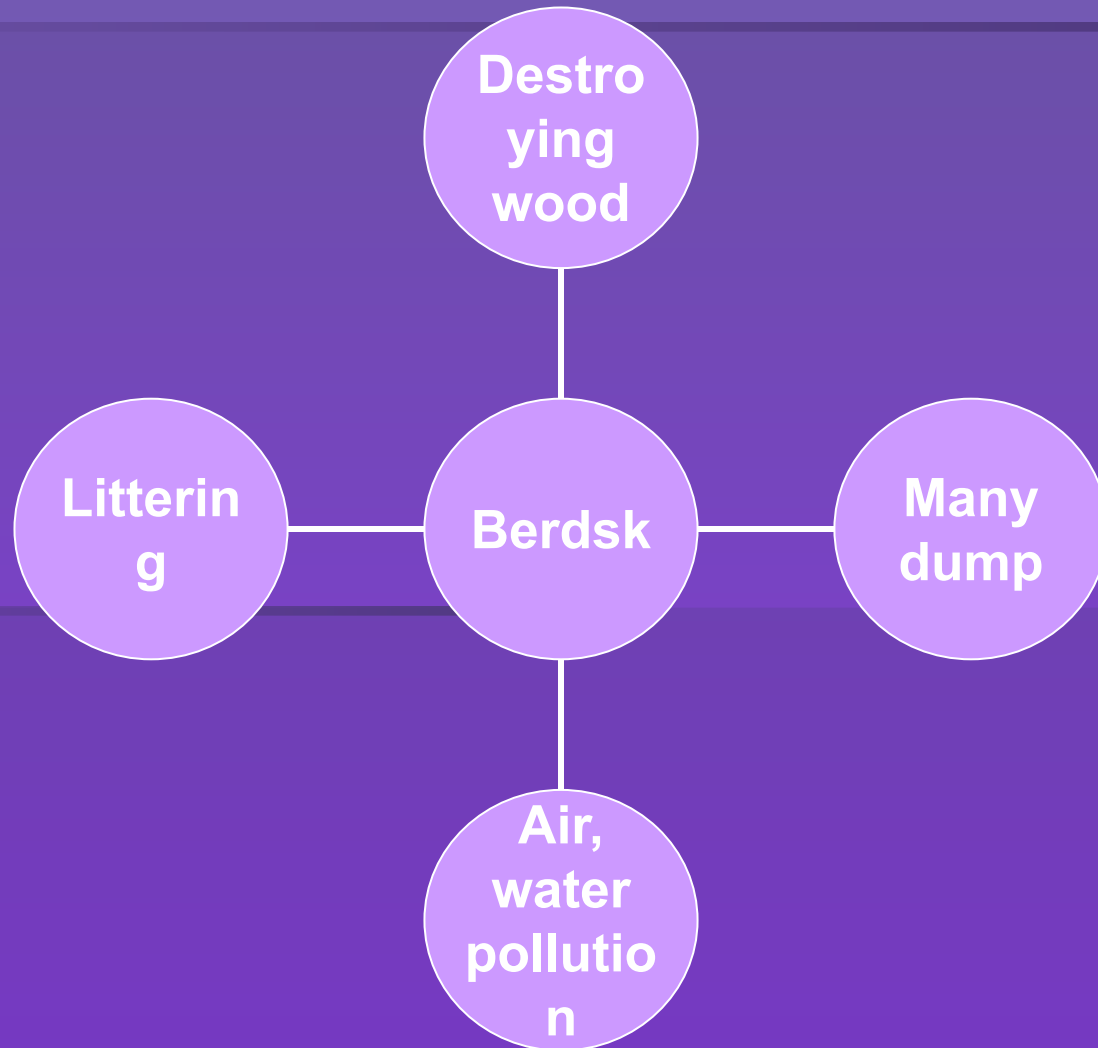

1 year

4 years

5 years

13 year

100 years

Up to 500 year

forever

Berdsk environmental problems

REMEMBER!!!

- Don't throw the paper
- Put litter away
- Put it in a rubbish bin
- Never break plants and baby trees
- Don't paint on trees
- Don't leave fire
- Don't waste energy
- Organize ecological activity
- Safe energy
- Safe water
- Use paper, not plastic

THE END