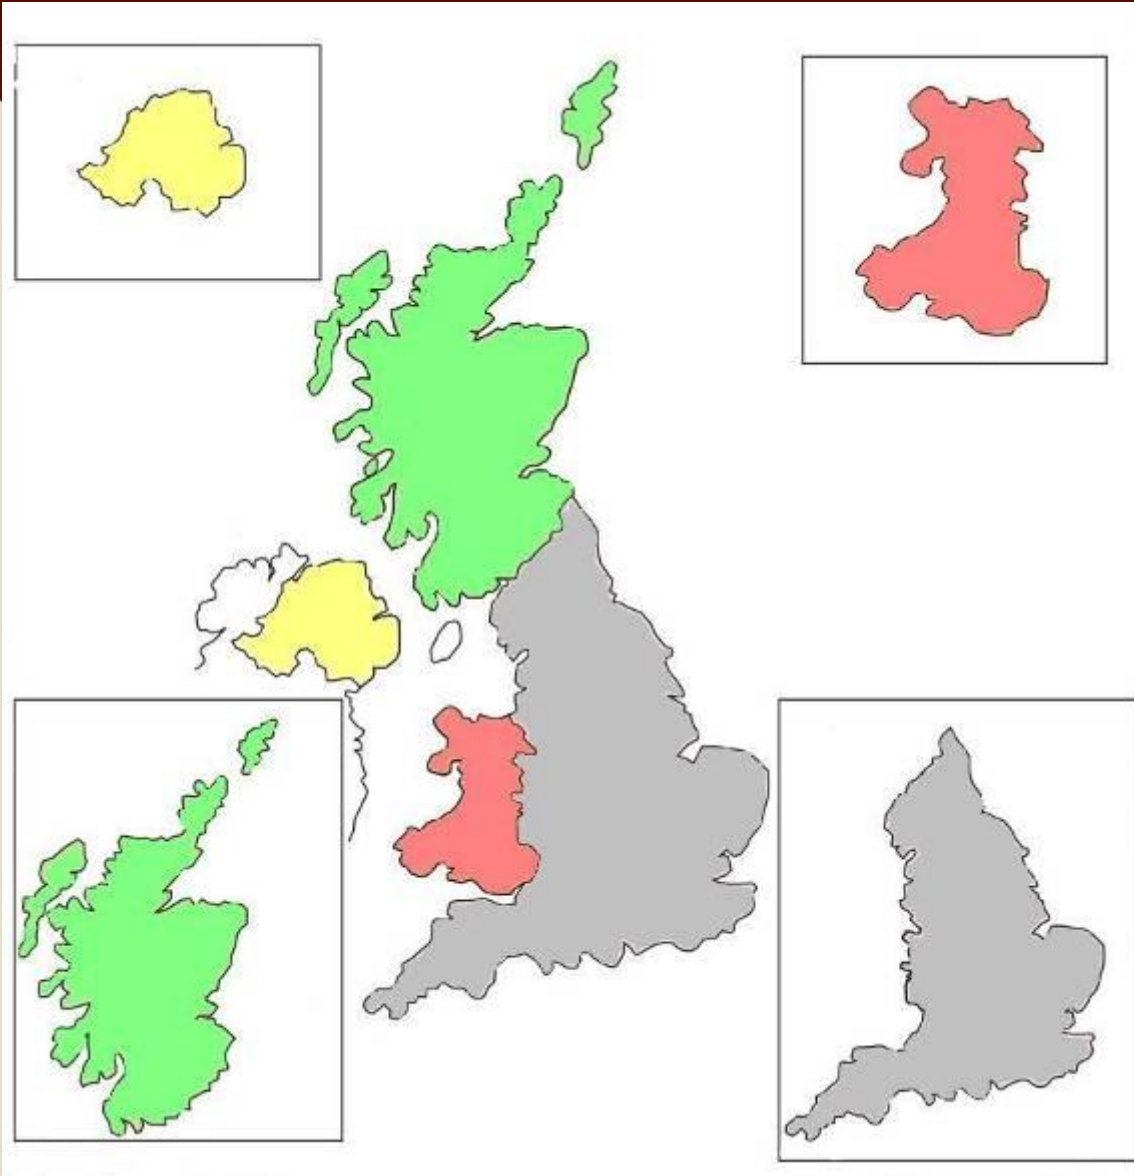

Eurovision

The Queen of the UK- Elizabeth II

Northern
Ireland

Scotland

Wales

England

The symbol of Scotland is a thistle.

The symbol of Wales is a daffodil.

The symbol of England is a red rose.

The symbol of Northern Ireland is a shamrock and red hand.

Scotland

Robert Burns

Highlands of Scotland

Wales

Rock'n'roll

England

Big Ben

The Beatles

Northern Ireland

The UK is one of the finest countries of the world!!