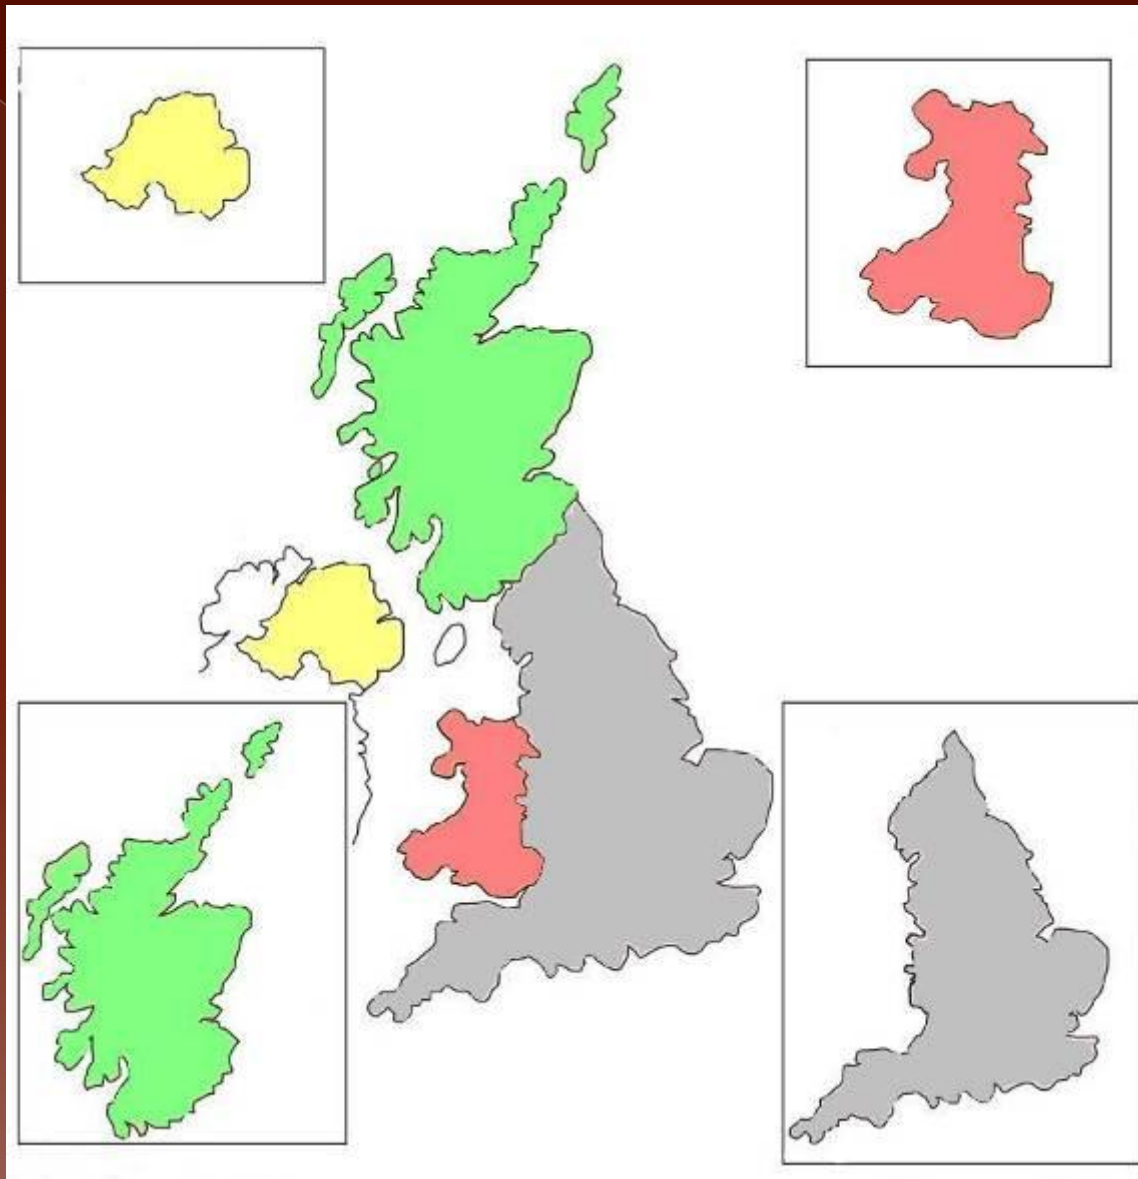

Eurovision

The Queen of the UK- Elizabeth II

**Northern
Ireland**

Scotland

Wales

England

The symbol of Scotland is a thistle.

The symbol of Wales is a daffodil.

The symbol of England is a red rose.

The symbol of Northern Ireland is a shamrock and red hand.

Scotland

Robert Burns

Highlands of Scotland

Wales

Rock'n'roll

England

Big Ben

The Beatles

Northern Ireland

The UK is one of the finest countries of the world!!