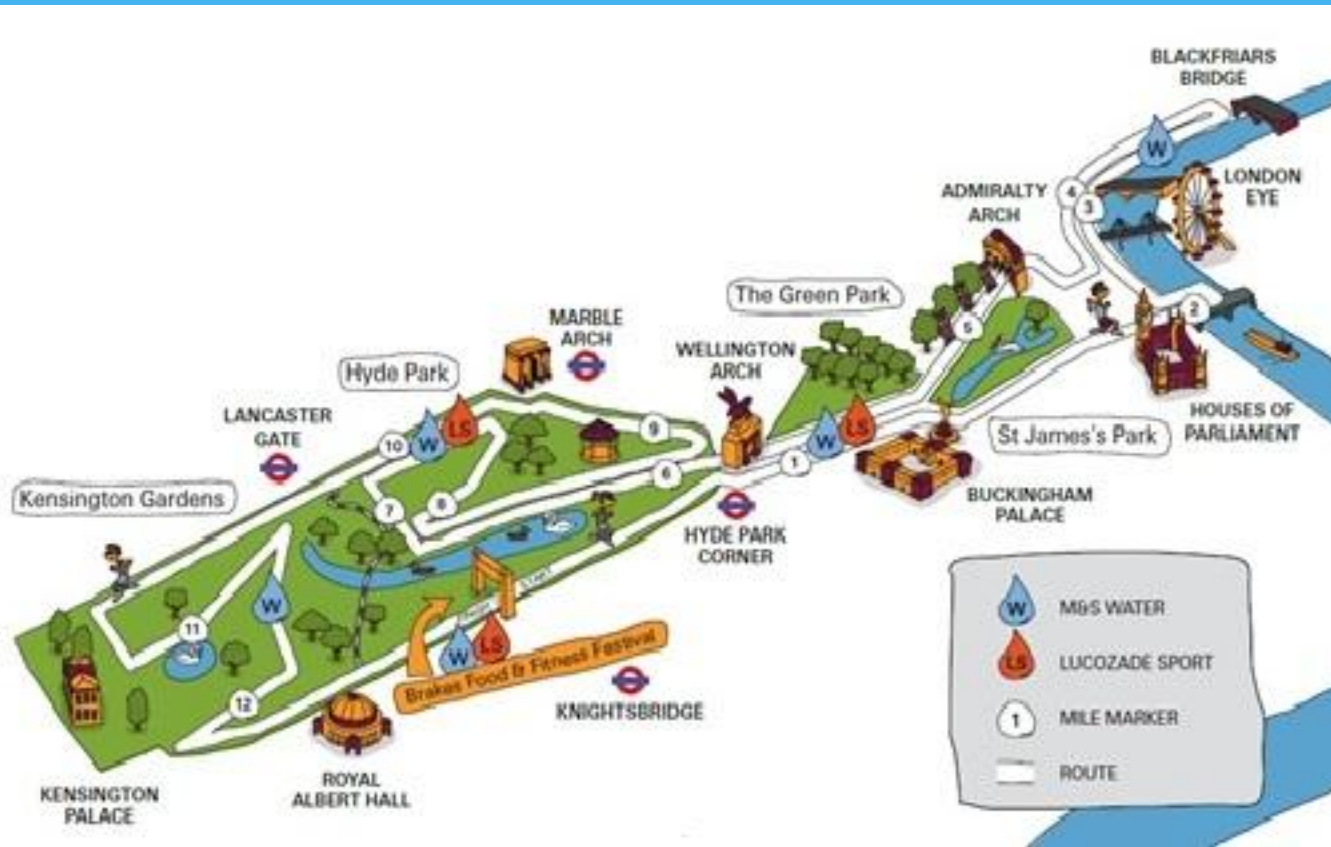

Parks & gardens

- There are a lot of parks in London. The Royal Parks are the property of the Royal family.