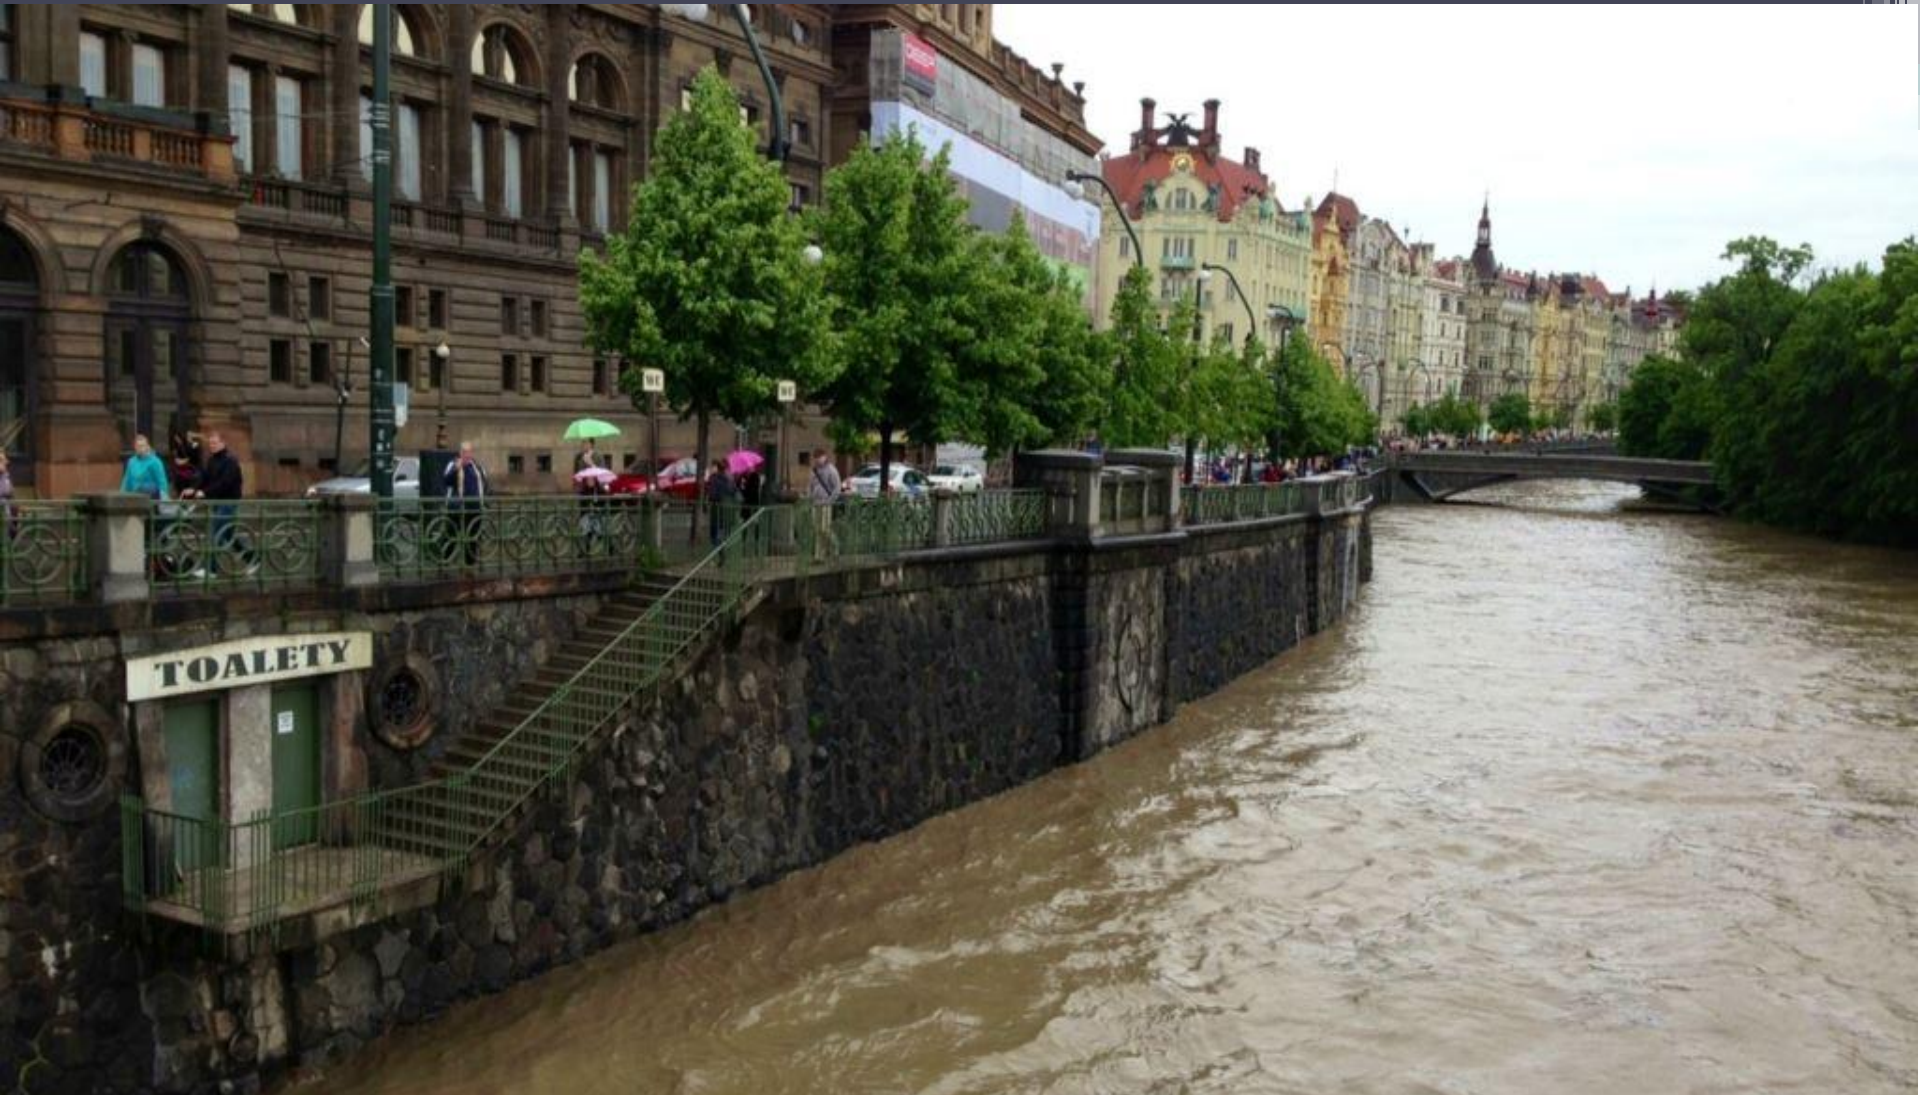

Flooding in Central Europe

- *Flooding in Central Europe began after several days of heavy rains in late May - early June 2013.*

- *Flooding and destruction of affected mainly the east of Germany, the Czech Republic and Austria*

- *Flooding has spread downstream Elbe, Danube.*

- *Reported the deaths of at least 15 people.*

- *The Czech government declared a state of emergency in the country. This is through the floods in Prague and other cities where rivers burst their banks.*