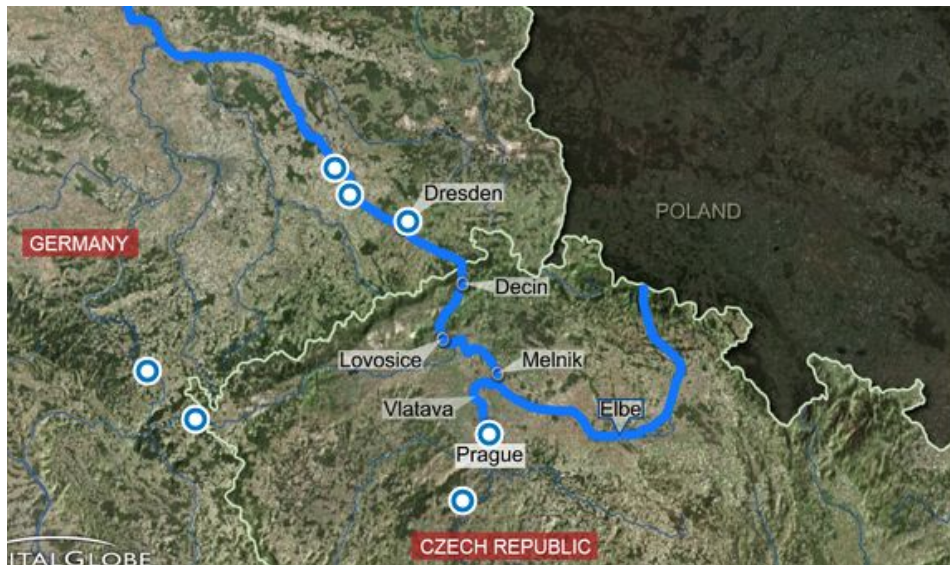

Flooding in Central Europe

- *Flooding in Central Europe began after several days of heavy rains in late May - early June 2013.*

- *Flooding and destruction of affected mainly the east of Germany, the Czech Republic and Austria*

- *Flooding has spread downstream Elbe, Danube.*

- *Reported the deaths of at least 15 people.*

- *The Czech government declared a state of emergency in the country. This is through the floods in Prague and other cities where rivers burst their banks.*