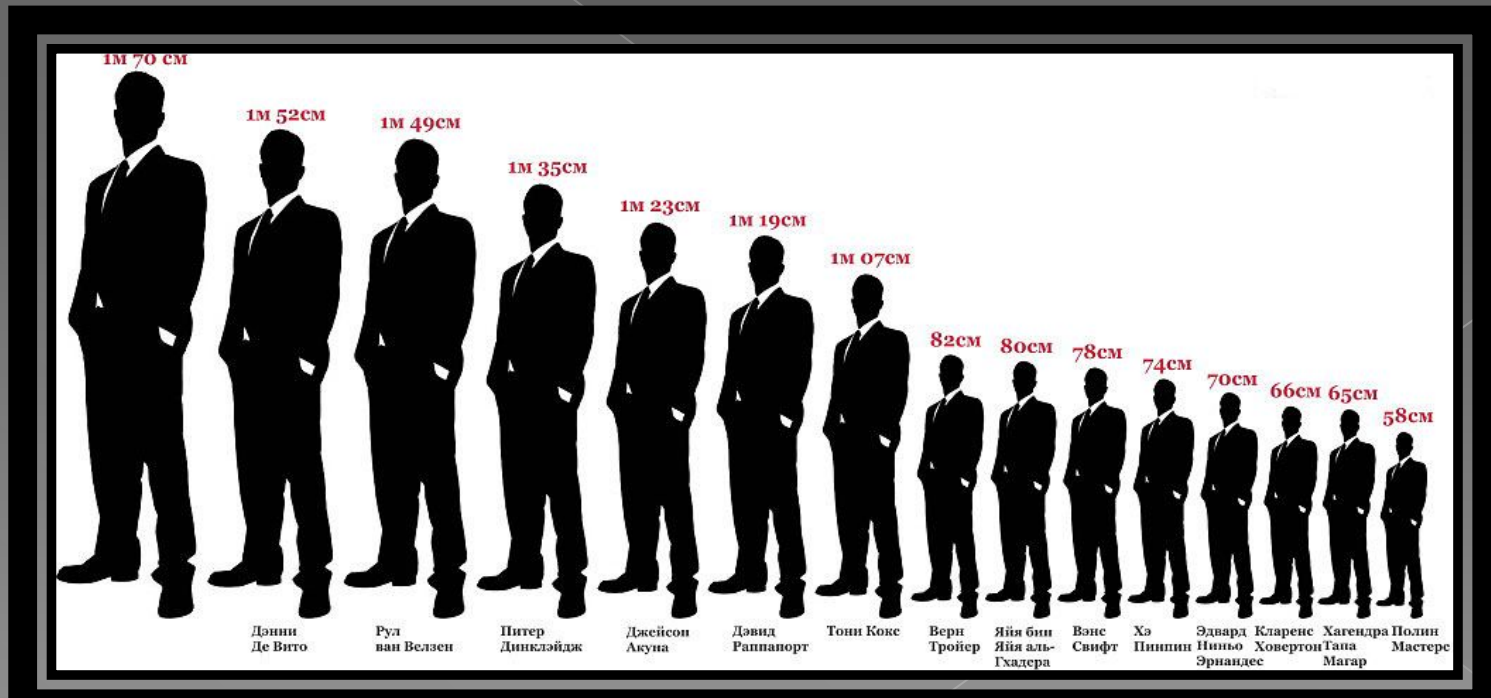

Great Britain

UK

- The official name of Great Britain is the United Kingdom of Great Britain and Northern Ireland (the UK)

The image shows the Union Jack flag of the United Kingdom, which consists of red, white, and blue stripes and crosses. The flag is draped and appears to be waving. Overlaid on the center of the flag is the text "United Kingdom of Great Britain and Northern Ireland" in a bold, white, sans-serif font.

**United Kingdom of
Great Britain and
Northern Ireland**

Population

- Its population is about 61 million people

Capital

- Its capital London.

Country is

- The United Kingdom is an island country.

Total

- Its total area is 244,000 square kilometres.

- The two main islands are Great Britain and Ireland.

- It is situated on the British Isles which consist of more than 5,000 large and small islands.

Geography

...

- Historically, the territory of the United Kingdom is divided into four parts: England, Scotland, Wales and Northern Ireland.

- This is not very pleasant for the five million Scotsmen, three million Welsh and two million Irishmen who are not certainly English but are all British.