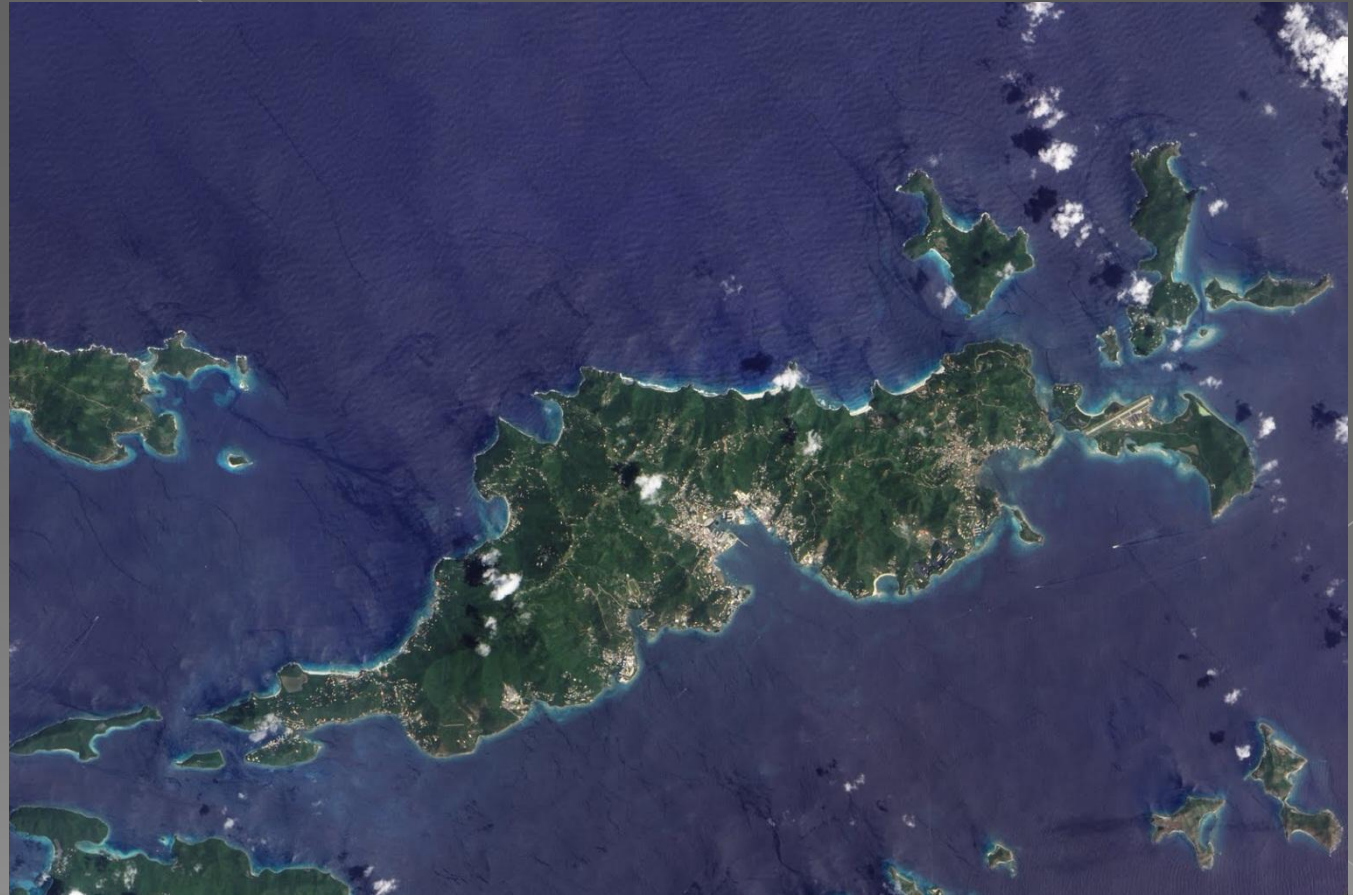

Great Britain

UK

- The official name of Great Britain is the United Kingdom of Great Britain and Northern Ireland (the UK)

The image shows the Union Jack flag of the United Kingdom, which consists of red, white, and blue stripes and crosses. The flag is draped and appears to be waving. Overlaid on the center of the flag is the text "United Kingdom of Great Britain and Northern Ireland" in a bold, white, sans-serif font.

- Its total area is 244,000 square kilometres.

- The two main islands are Great Britain and Ireland.

- It is situated on the British Isles which consist of more than 5,000 large and small islands.

Geography

- They are separated by the Irish Sea. Great Britain is about 1,000 km from the south coast to the extreme north and about 500 km across.

- The UK is bounded by the Atlantic Ocean in the north and northwest and the North Sea in the east. The English Channel separates it from the mainland in the south. The Strait of Dover, 18 miles wide, separates it from France. Great Britain is separated from Belgium and the Netherlands by the North Sea, and from Ireland by the Irish Sea.

- England occupies the southern and eastern parts of Great Britain. It has an area of 130,000 sq km. Scotland, covering 79,000 sq km, lies to the north. Wales, to the west, has an area of 21,000 sq km and Northern Ireland — 14,000 sq km.