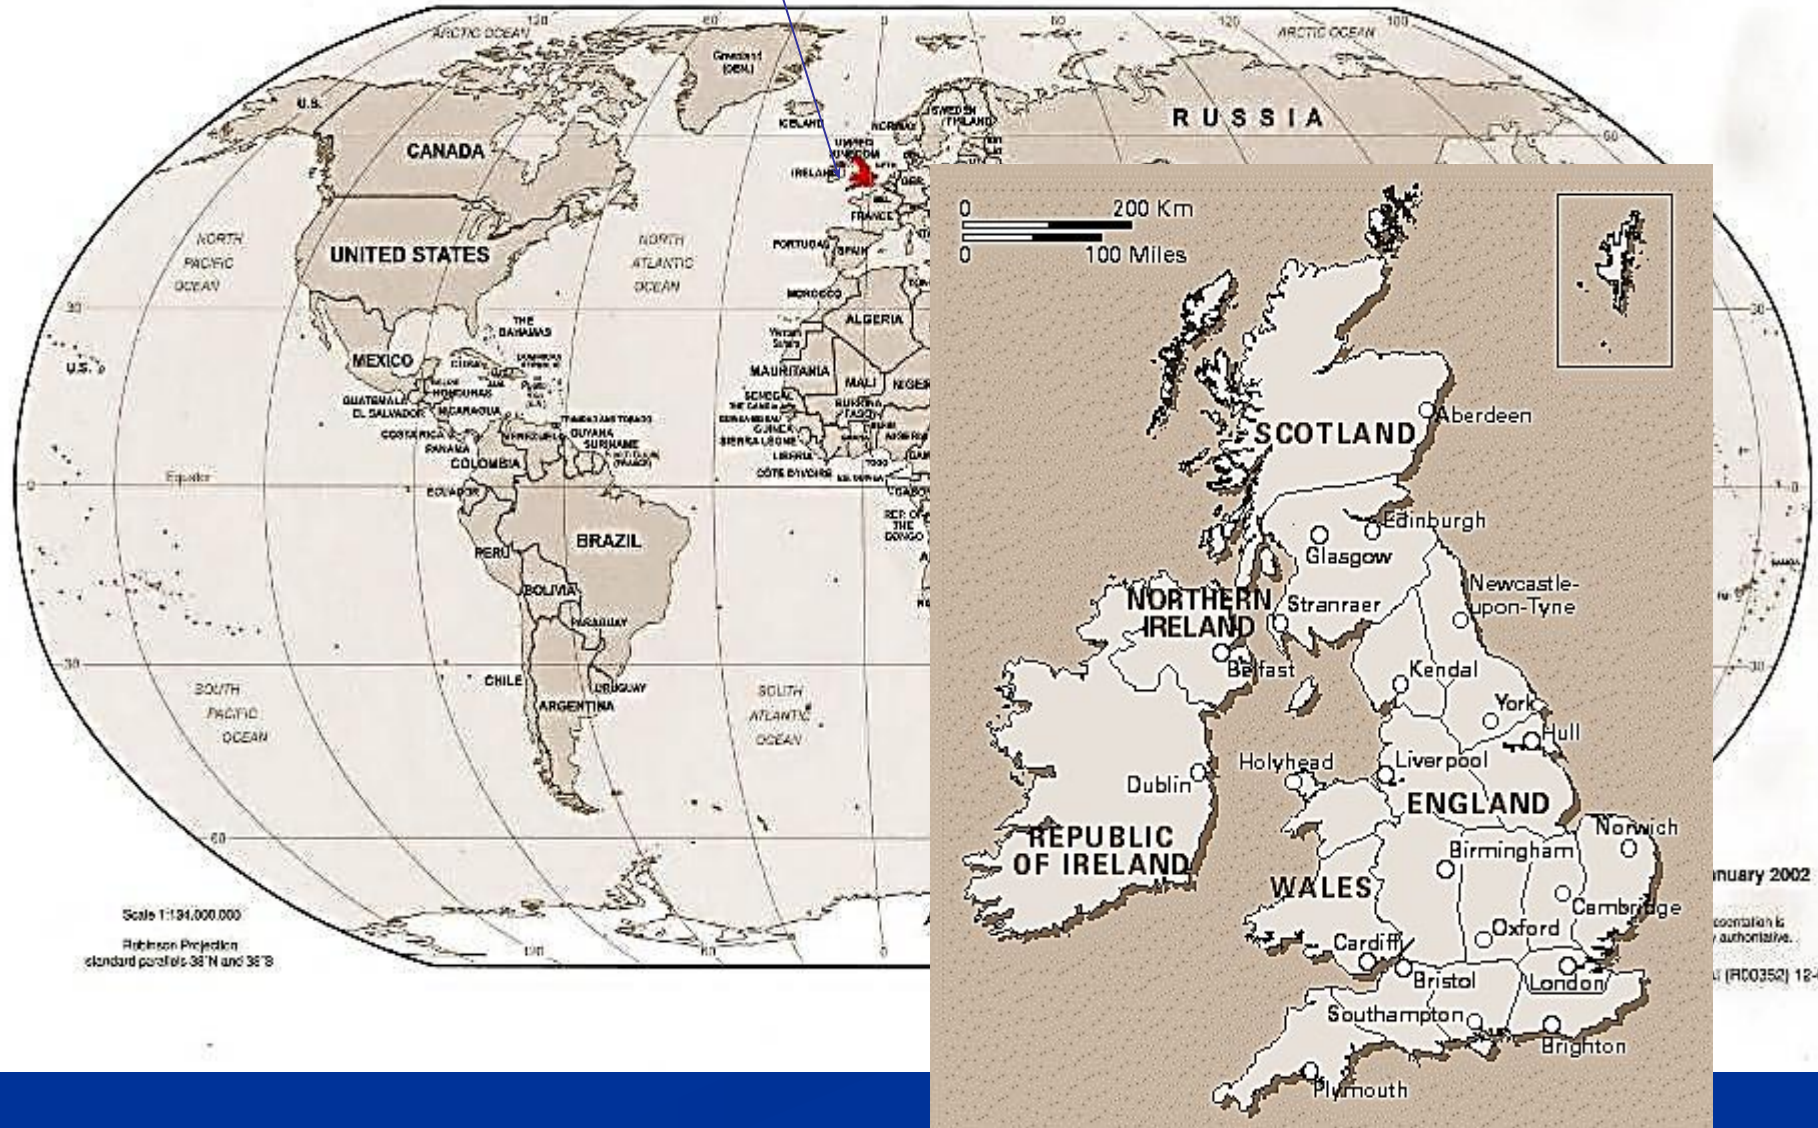

# Great Britain

**(United Kingdom of Great Britain  
and Northern Ireland)**

# Great Britain on the Map of the World

# «Visiting-Card Great Britain»

**Area:** 244,4 km

**Population:** 59,5 mln people

**The capital:** London

**Political system:** limited monarchy (kingdom), unitary state

**The region:** 92 administrative units consisting of 4 historic areas

# United Kingdom is washed:

- ❖ Atlantic Ocean;
- ❖ North Sea;
- ❖ Irish Sea;
- ❖ Strait Channel;