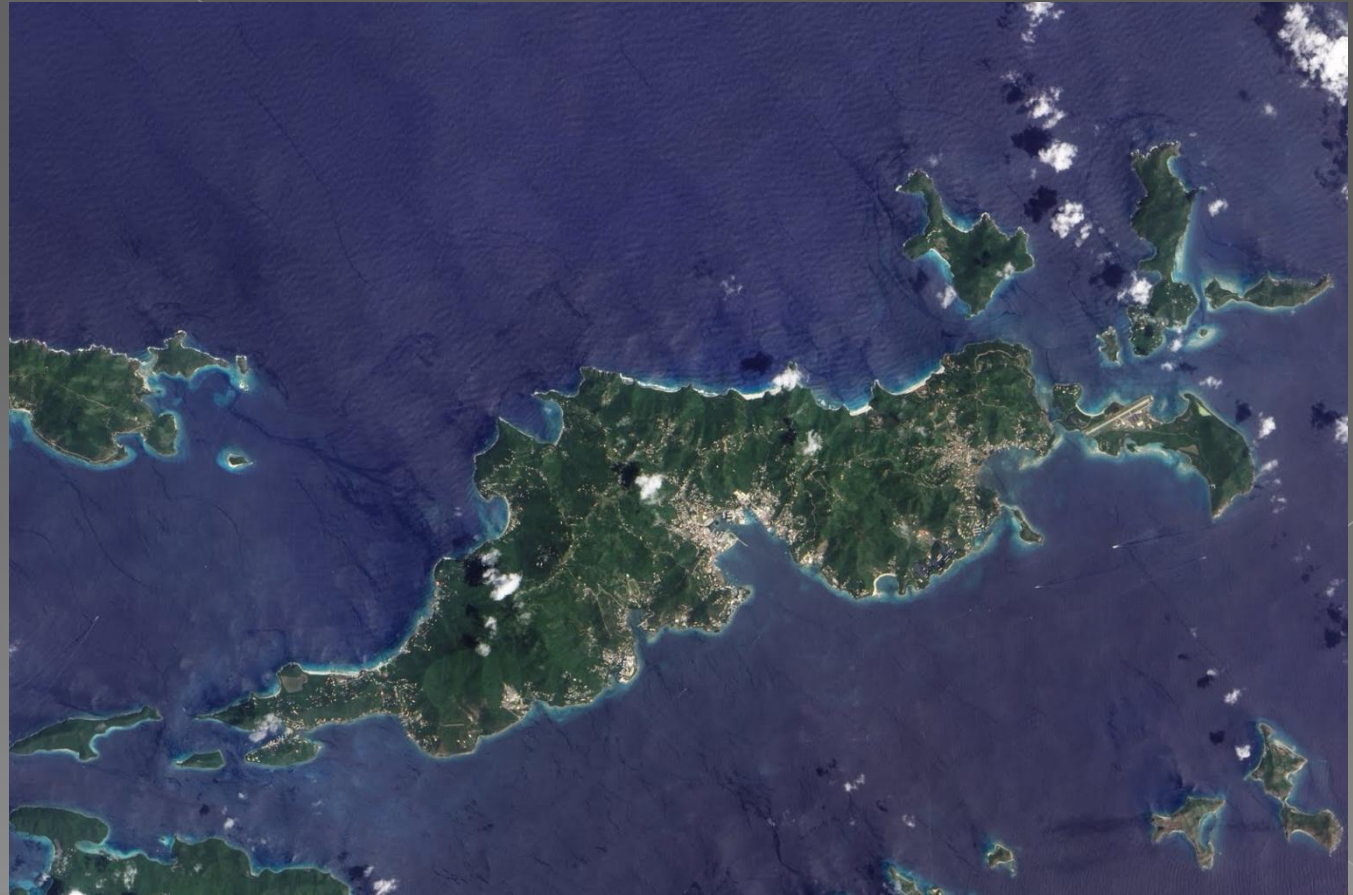

**United Kingdom of
Great Britain and
Northern Ireland**

Population

- Its population is about 61 million people

Capital

- Its capital London.

Country is

- The United Kingdom is an island country.

Total

- Its total area is 244,000 square kilometres.

- The two main islands are Great Britain and Ireland.

- It is situated on the British Isles which consist of more than 5,000 large and small islands.

Geography

- They are separated by the Irish Sea. Great Britain is about 1,000 km from the south coast to the extreme north and about 500 km across.

- The UK is bounded by the Atlantic Ocean in the north and northwest and the North Sea in the east. The English Channel separates it from the mainland in the south. The Strait of Dover, 18 miles wide, separates it from France. Great Britain is separated from Belgium and the Netherlands by the North Sea, and from Ireland by the Irish Sea.

- England occupies the southern and eastern parts of Great Britain. It has an area of 130,000 sq km. Scotland, covering 79,000 sq km, lies to the north. Wales, to the west, has an area of 21,000 sq km and Northern Ireland — 14,000 sq km.