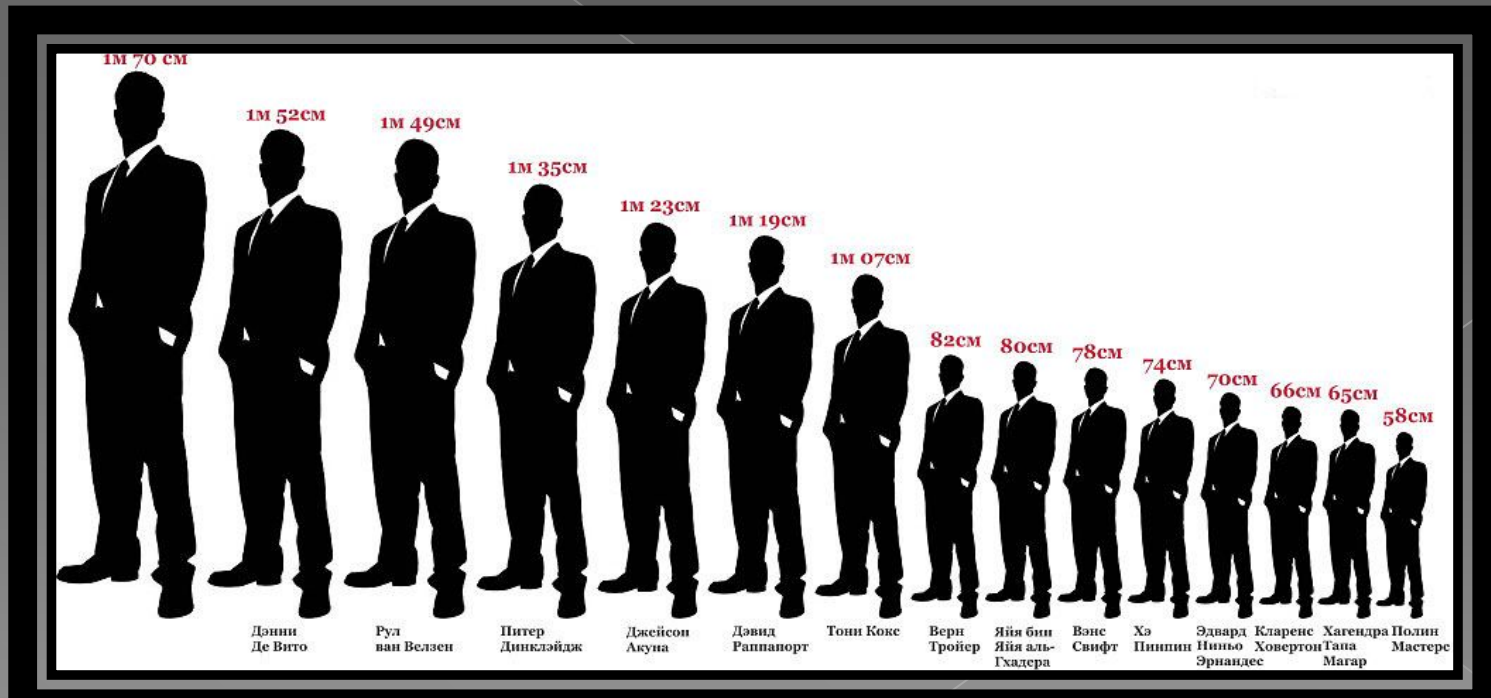

Great Britain

UK

- The official name of Great Britain is the United Kingdom of Great Britain and Northern Ireland (the UK)

The image shows a close-up, slightly blurred view of the Union Jack flag, the national flag of the United Kingdom. The red, white, and blue stripes and crosses are prominent. Overlaid on the flag is the text "United Kingdom of Great Britain and Northern Ireland" in a bold, white, sans-serif font.

**United Kingdom of
Great Britain and
Northern Ireland**

Population

- Its population is about 61 million people

Capital

- Its capital London.

Country is

- The United Kingdom is an island country.

Total

- Its total area is 244,000 square kilometres.

- The two main islands are Great Britain and Ireland.

- It is situated on the British Isles which consist of more than 5,000 large and small islands.

Geography

...

- Historically, the territory of the United Kingdom is divided into four parts: England, Scotland, Wales and Northern Ireland.

- This is not very pleasant for the five million Scotsmen, three million Welsh and two million Irishmen who are not certainly English but are all British.