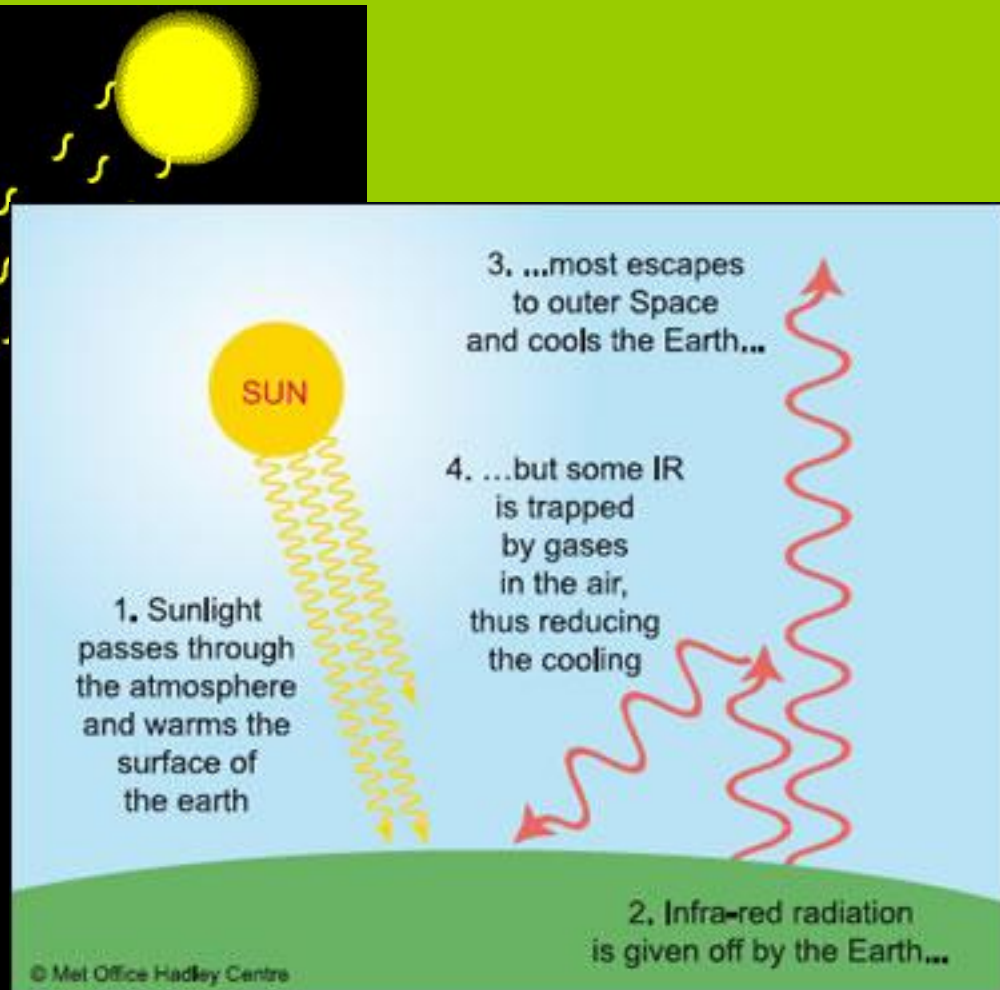

GREENHOUSE EFFECT

WHAT IS GREENHOUSE EFFECT?

The greenhouse effect is when the temperature rises because the sun's heat and light is trapped in the earth's atmosphere.

WHAT ARE GREENHOUSE GASES?

CO₂

CH₄

NO₂

CFC

Greenhouse gases are gases in the Earth's atmosphere that collect heat and light from the sun.

Incoming Solar Radiation is absorbed by the earth

**Solar radiation passes through the clear atmosphere.
Most radiation is absorbed by the Earth's surface and warms it.**

What is global warming doing to the environment?

If there gets to be too many gases, the earth can get unusually warmer and many plants, animals and people will die.

Without greenhouse effect the earth would be freezing or ,on the other hand ,it would be burning hot.