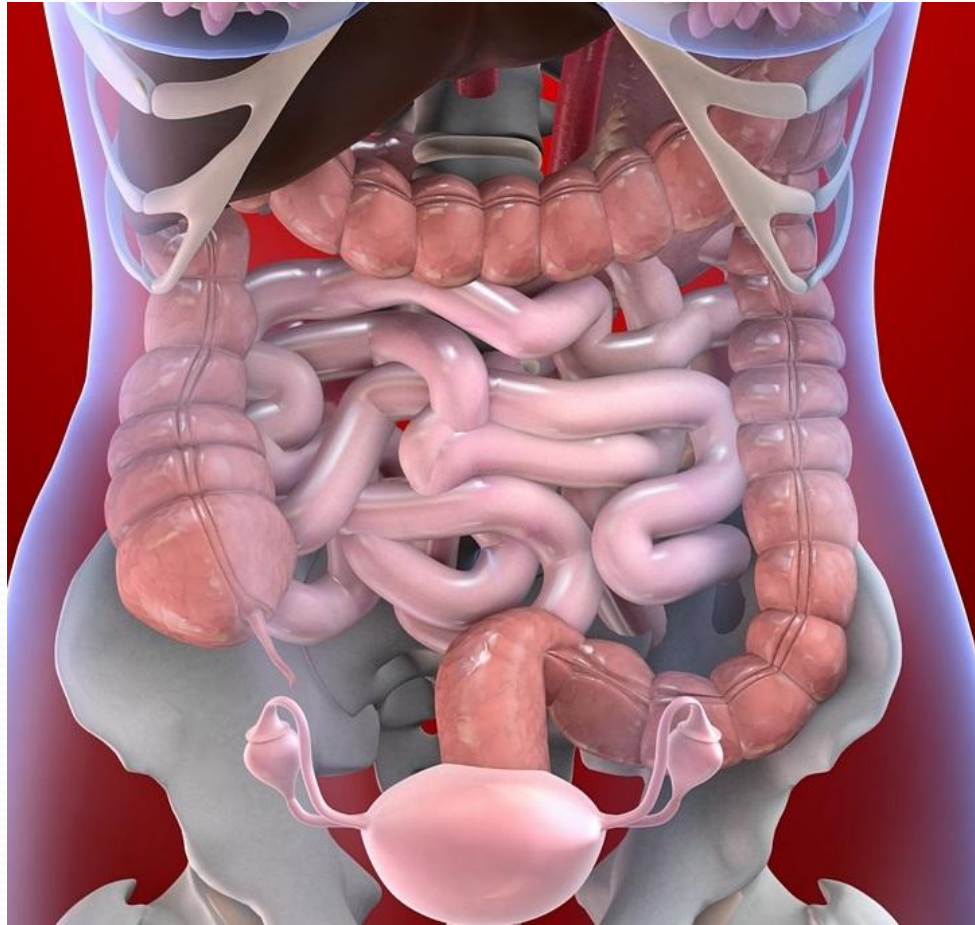

Human tongue

Prepared by student of group 39fm4
Korotkova Kristina

Bryansk 2015

The tongue

**a muscular
(taste and sensitive)**

Located

in the mouth

The organ of system

gastrointestinal

Color

pink

Function

**cleaner of
teeth**

**means
conversation**

**That on mind that and in
tongue**

**Thank you for
your attention!**