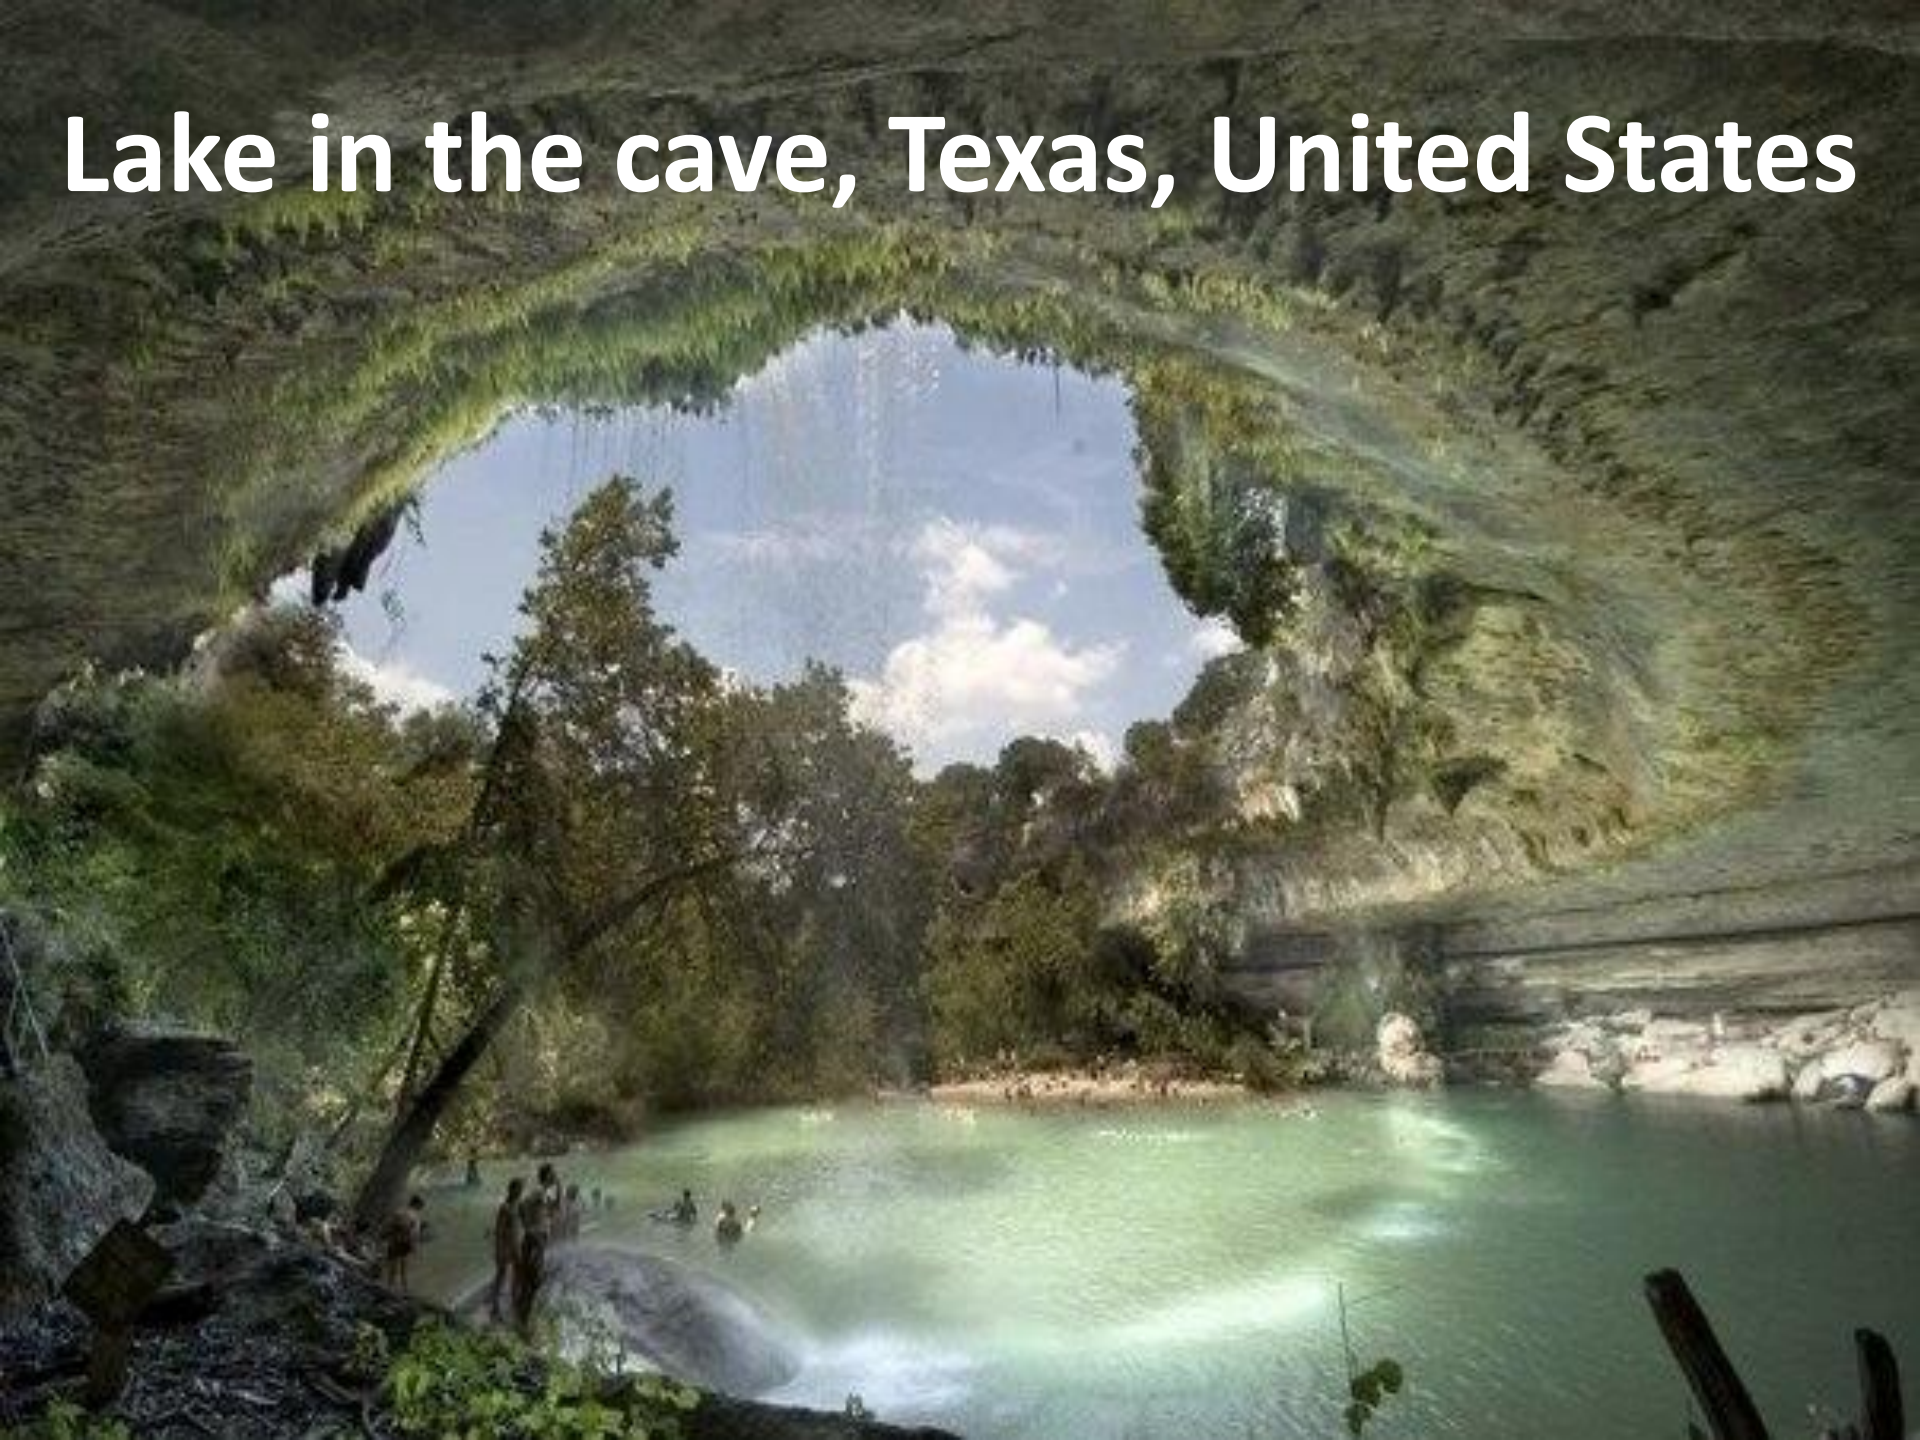

An aerial photograph of a vast tulip field in bloom, featuring vibrant stripes of red, orange, yellow, and green. A blue canal or river winds through the top left corner. In the bottom left, a cluster of houses with dark roofs and some trees is visible. The text "Interesting places of the world" is overlaid in the center in a large, white, sans-serif font.

Interesting places of the world

Coast Peniche, Portugal

Beach of Sabah, Borneo, Malaysia

Louise Lake, Banff National Park, Canada

Great Barrier Reef, Australia

Milky Way over Jackson Lake in National Park Grand Teton, Wyoming, USA

Coast of Lindos, Greece

Lake Koenigssee, Germany

Germany, river above the river: Magdeburg Water Bridge

Lake in the cave, Texas, United States

Blue River in a glacier, Greenland

Tree in park flowers Ashikaga, Tochigi, Island of Honshu, Japan

Lights in the park of Turin, Italy

The night sky and the Northern Lights over the glacier Jokulsarlon, Iceland

The boiling ocean, Hawaii, USA

Lake, Thailand

View of the evening Fujiyama, Honshu, Japan

A landscape photograph showing a foreground of dark, cracked, and dry earth, likely a salt flat or a similar geological formation. In the background, there are rugged mountains with patches of snow or light-colored rock. The sky is a clear, bright blue. The text "Thank you for your attention!" is overlaid in the center in a bold, orange font.