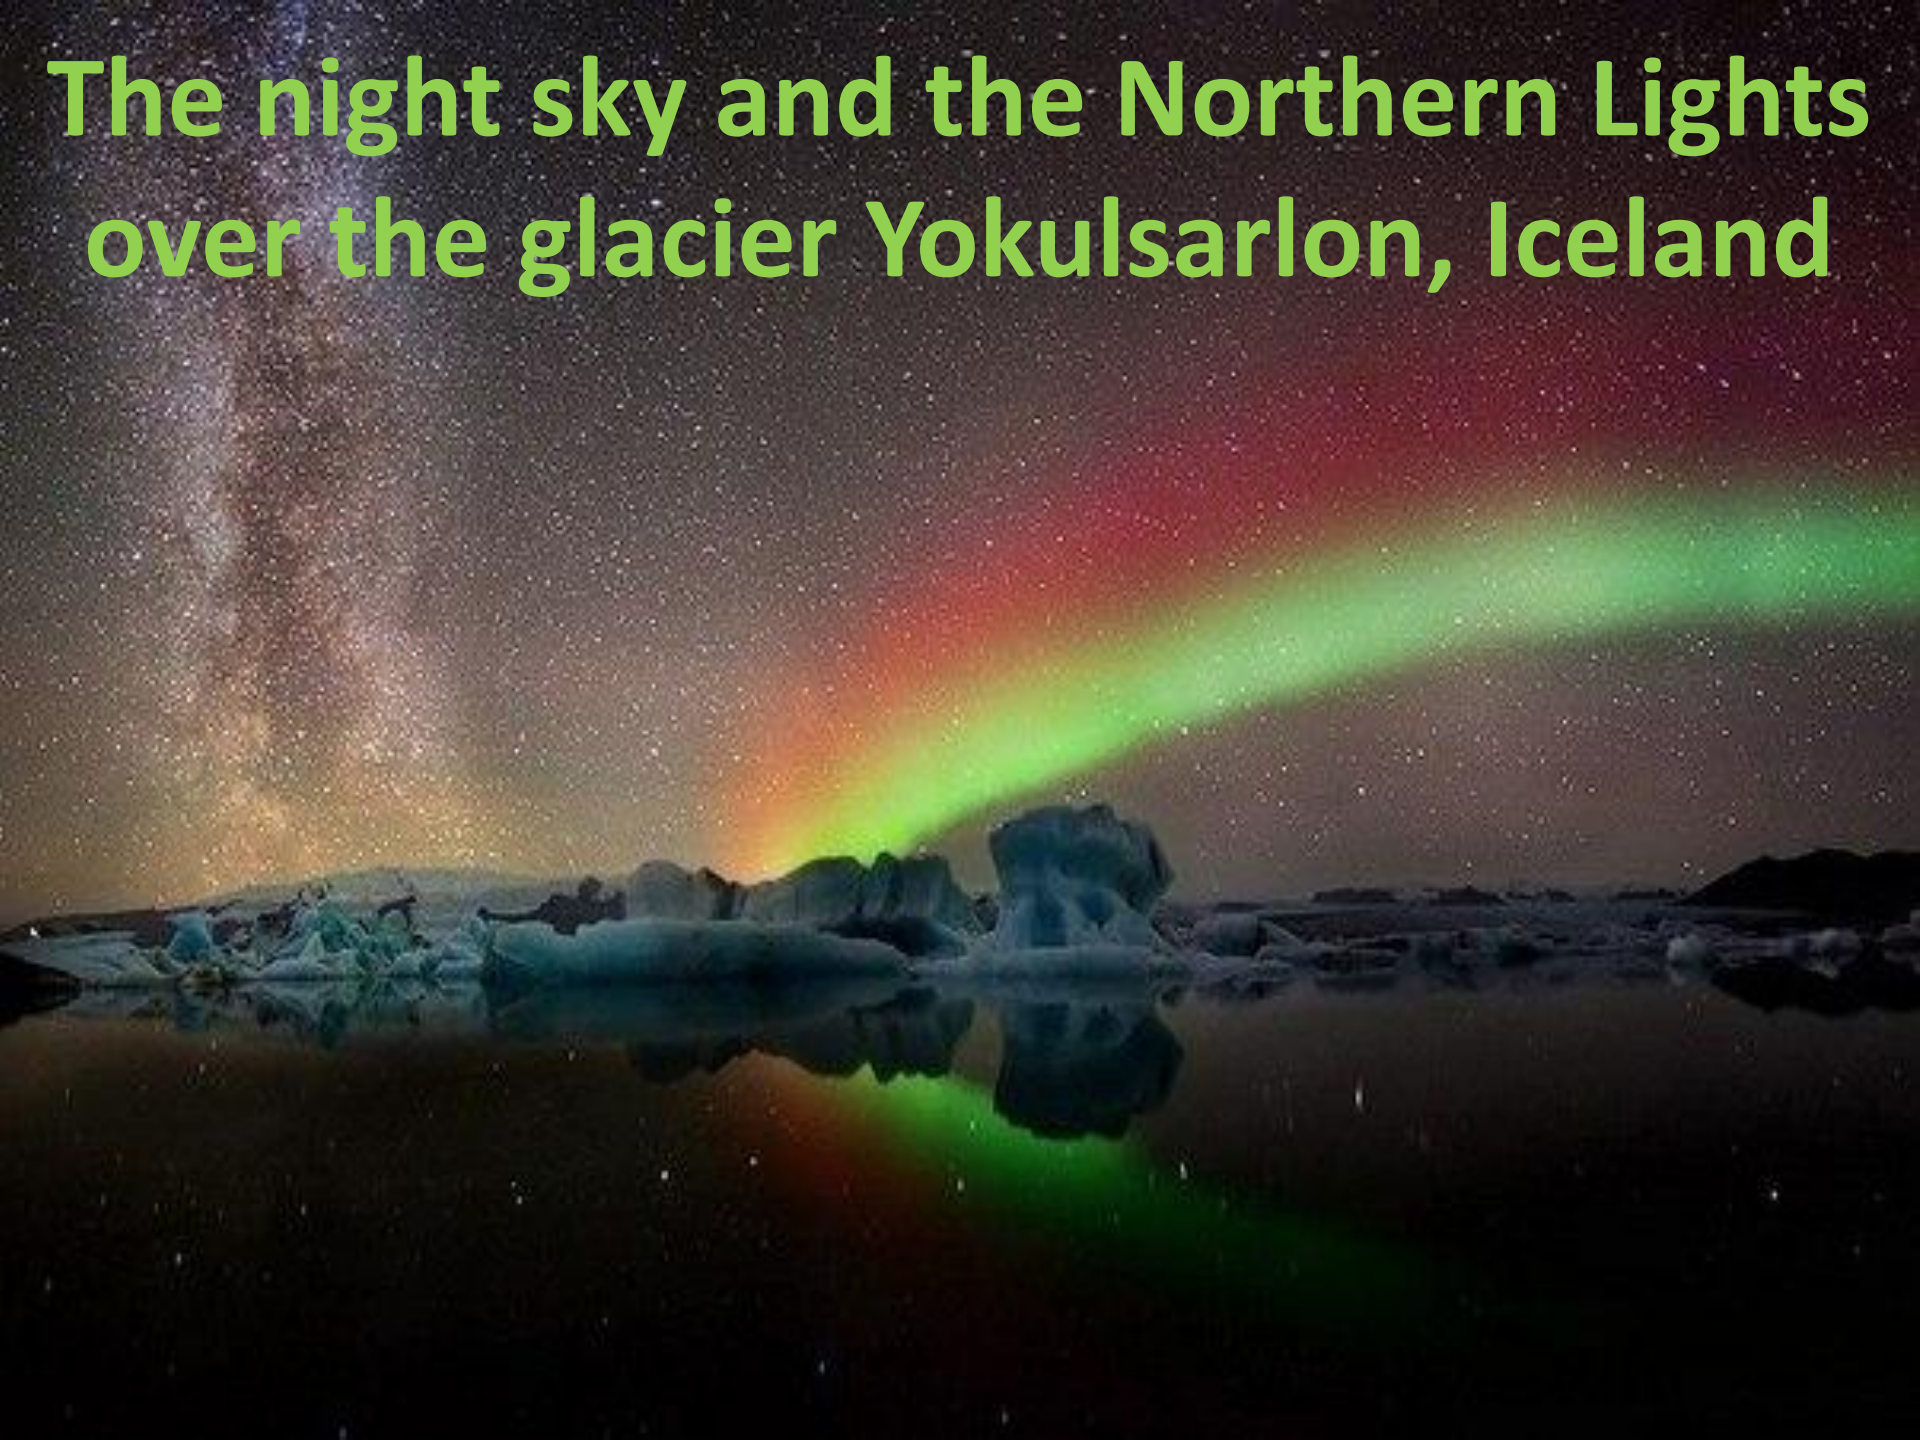

An aerial photograph of a vast tulip field in bloom, featuring vibrant stripes of red, orange, yellow, and green. A blue canal or river winds through the top left corner. In the bottom left, a cluster of houses with dark roofs and some trees is visible. The text "Interesting places of the world" is overlaid in the center in a large, white, sans-serif font.

Lights in the park of Turin, Italy

The night sky and the Northern Lights over the glacier Jokulsarlon, Iceland

The boiling ocean, Hawaii, USA

Lake, Thailand

View of the evening Fujiyama, Honshu, Japan

A landscape photograph showing a foreground of dark, cracked, and dry earth, likely a salt flat or a similar geological formation. In the background, there are rugged mountains with patches of snow or light-colored rock. The sky is a clear, bright blue. The text "Thank you for your attention!" is overlaid in the center in a bold, orange font.