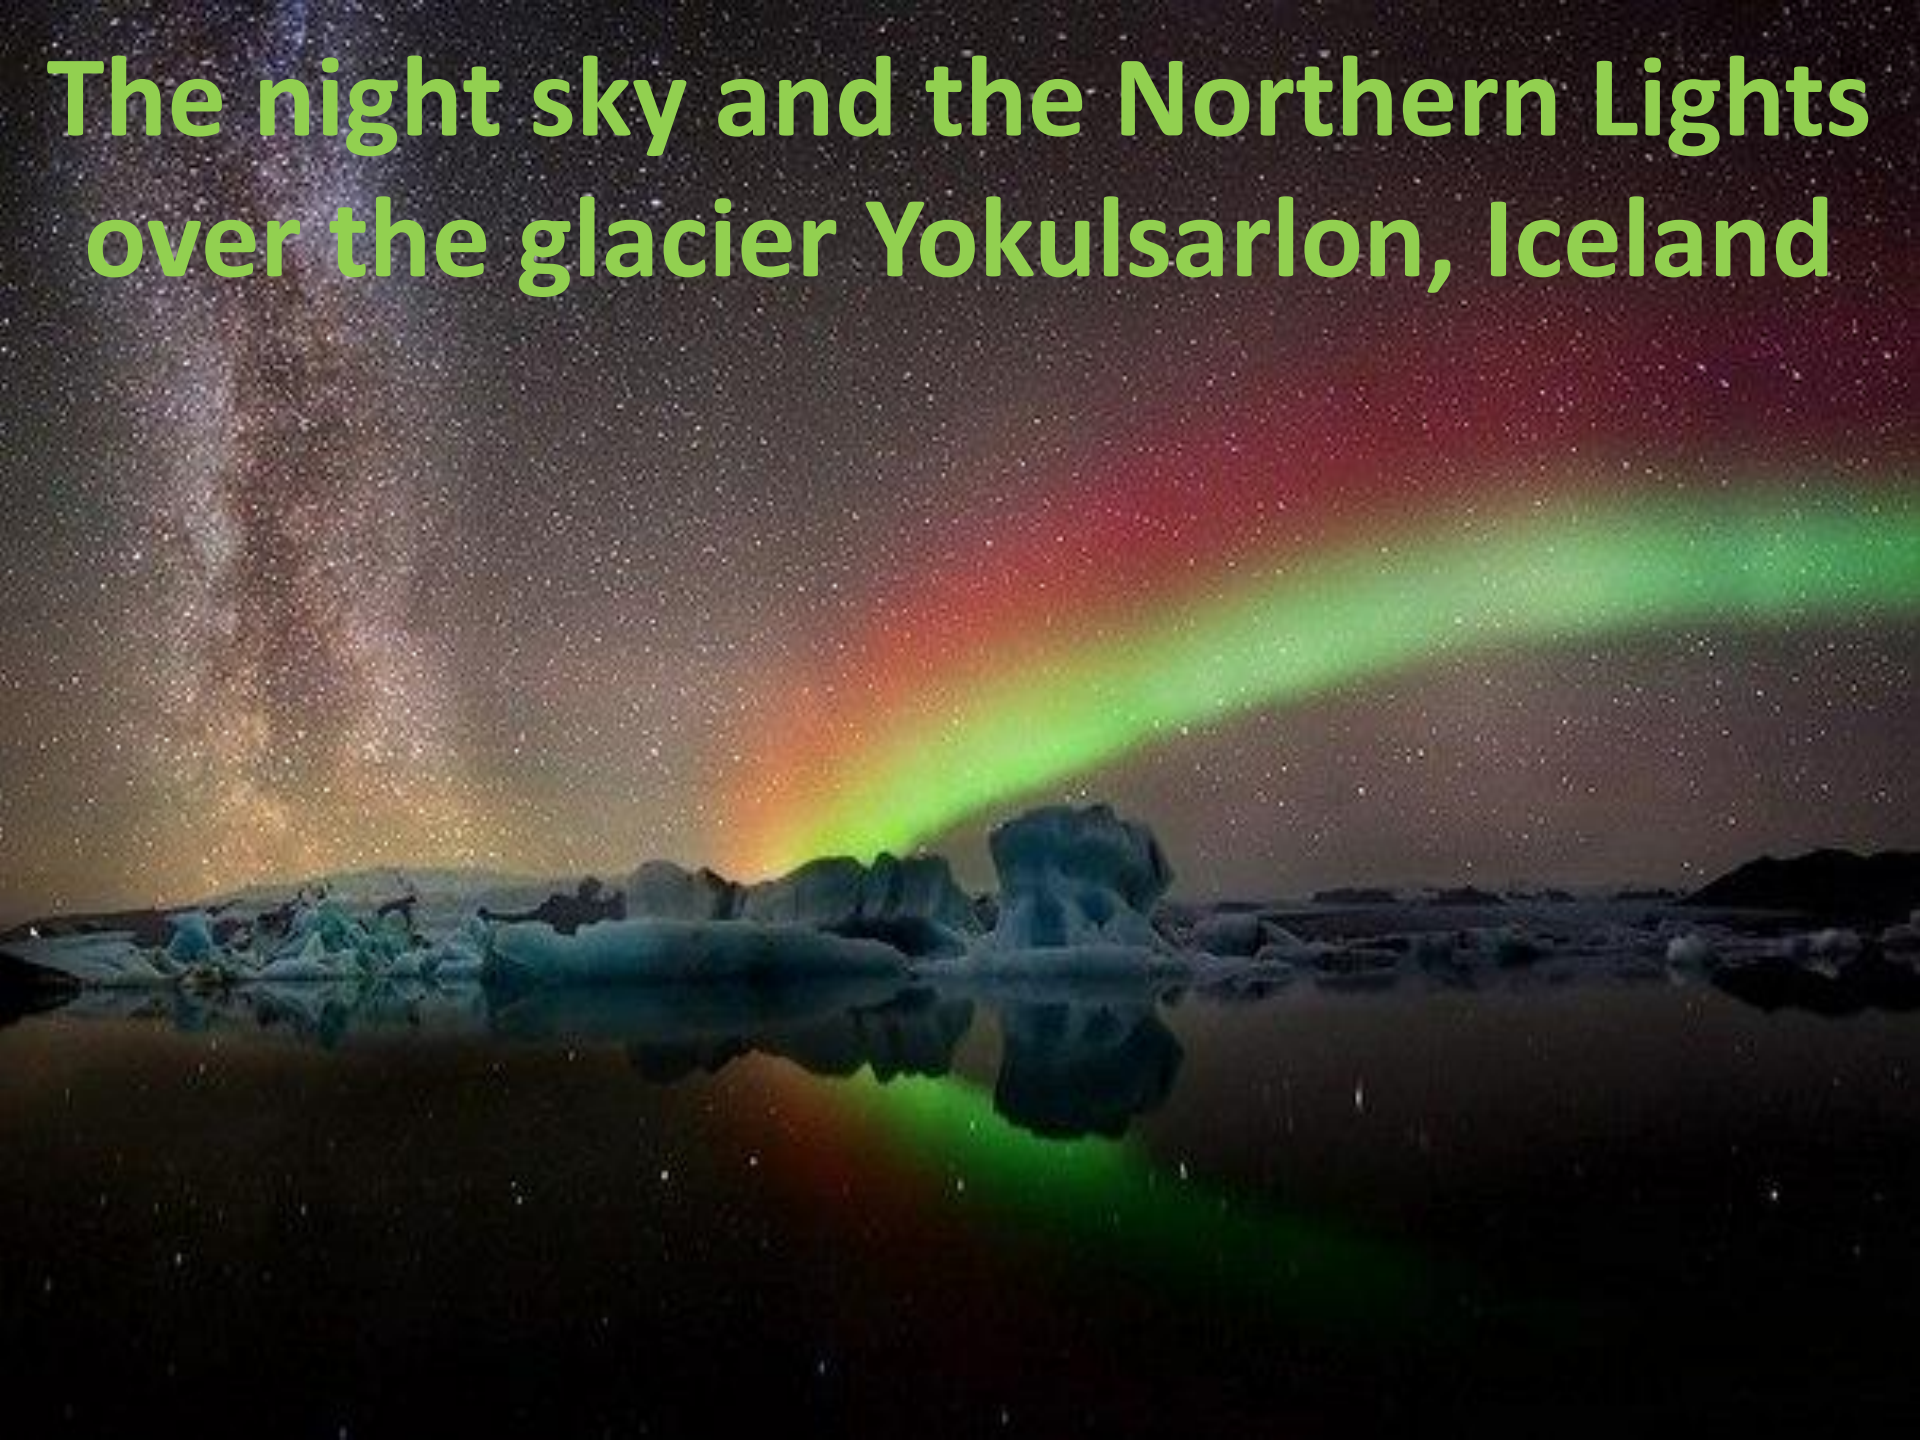

Lights in the park of Turin, Italy

The night sky and the Northern Lights over the glacier Jokulsarlon, Iceland

The boiling ocean, Hawaii, USA

Lake, Thailand

View of the evening Fujiyama, Honshu, Japan

A landscape photograph showing a foreground of dark, cracked, and dry earth, likely a salt flat or a similar geological formation. In the background, there are rugged mountains with patches of snow or ice, set against a clear, bright blue sky. The overall scene suggests a high-altitude or arid environment.