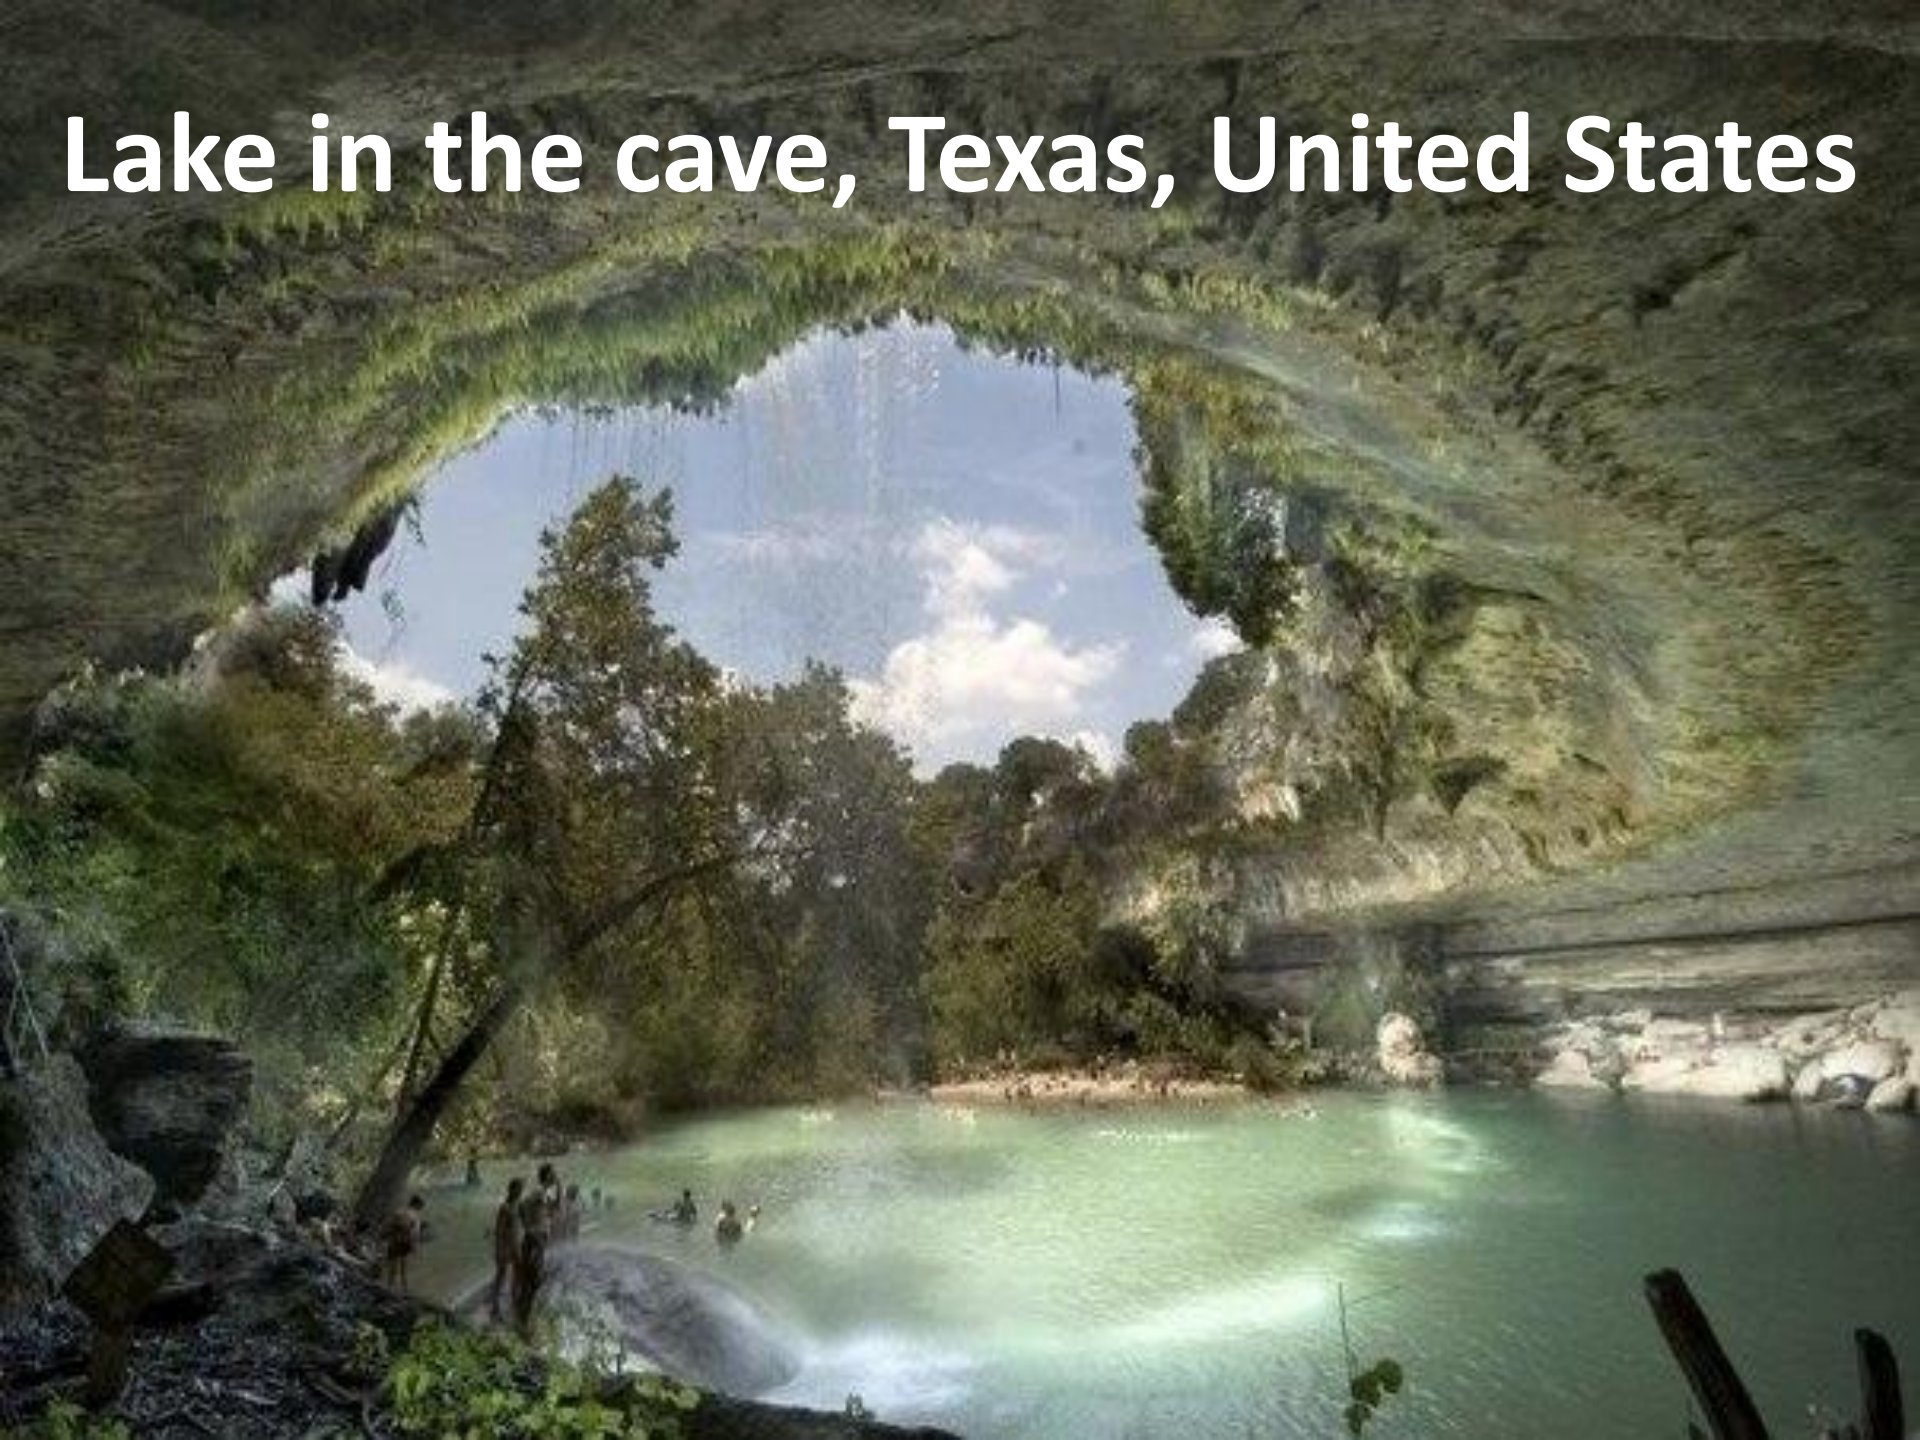

Interesting places of the world

Coast Peniche, Portugal

Beach of Sabah, Borneo, Malaysia

Louise Lake, Banff National Park, Canada

Great Barrier Reef, Australia

Milky Way over Jackson Lake in National Park Grand Teton, Wyoming, USA

Coast of Lindos, Greece

Lake Koenigssee, Germany

Germany, river above the river: Magdeburg Water Bridge

Lake in the cave, Texas, United States

Blue River in a glacier, Greenland

**Tree in park flowers Ashikaga, Tochigi,
Island of Honshu, Japan**

Lights in the park of Turin, Italy

The night sky and the Northern Lights over the glacier Jokulsarlon, Iceland

The boiling ocean, Hawaii, USA

Lake, Thailand

View of the evening Fujiyama, Honshu, Japan

A landscape photograph showing a foreground of dark, cracked, and dry earth, likely a salt flat or a similar geological formation. In the background, there are rugged mountains with patches of snow or ice, set against a clear, bright blue sky. The overall scene suggests a high-altitude or arid environment.