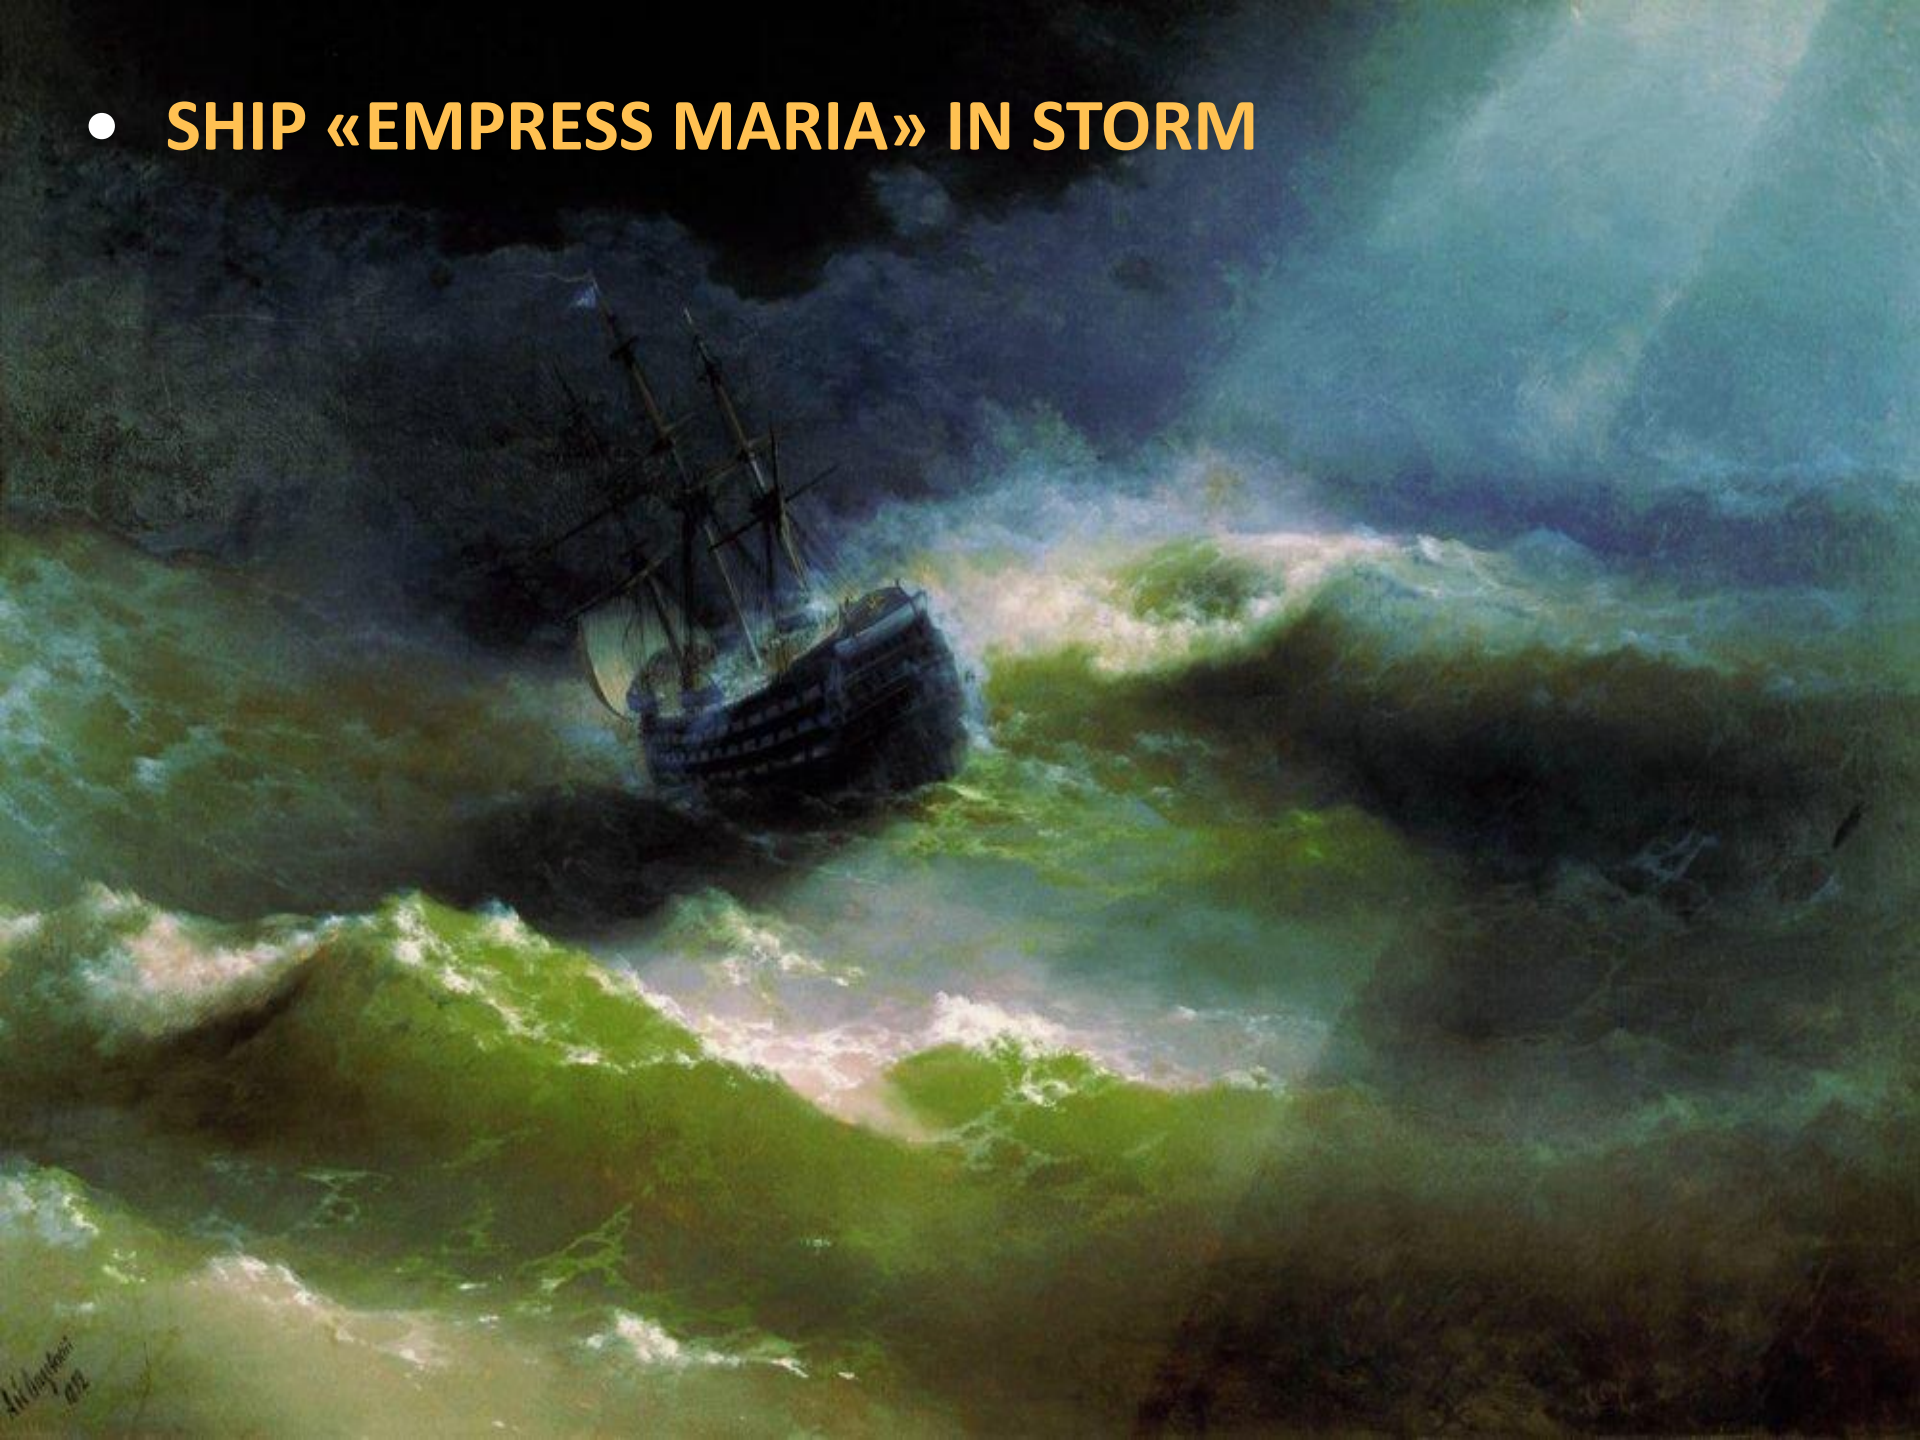

Ivan Aivazovsky

Presented
by
Polina Shepel

Gallery of famous artist

- **STRONG WIND**

- **SHIP «EMPRESS MARIA» IN STORM**

- **RUSSIANS AT NAVARINO**

- THE NINTH WAVE

- BLACK SEA

- **AMONG WAVES**

- **BATTLE OF CHESMA**

- **STORMY SEA AT NIGHT**

- BRIG "MERCURY" ATTACKED BY TWO TURKISH SHIPS

W. H. W. 1892