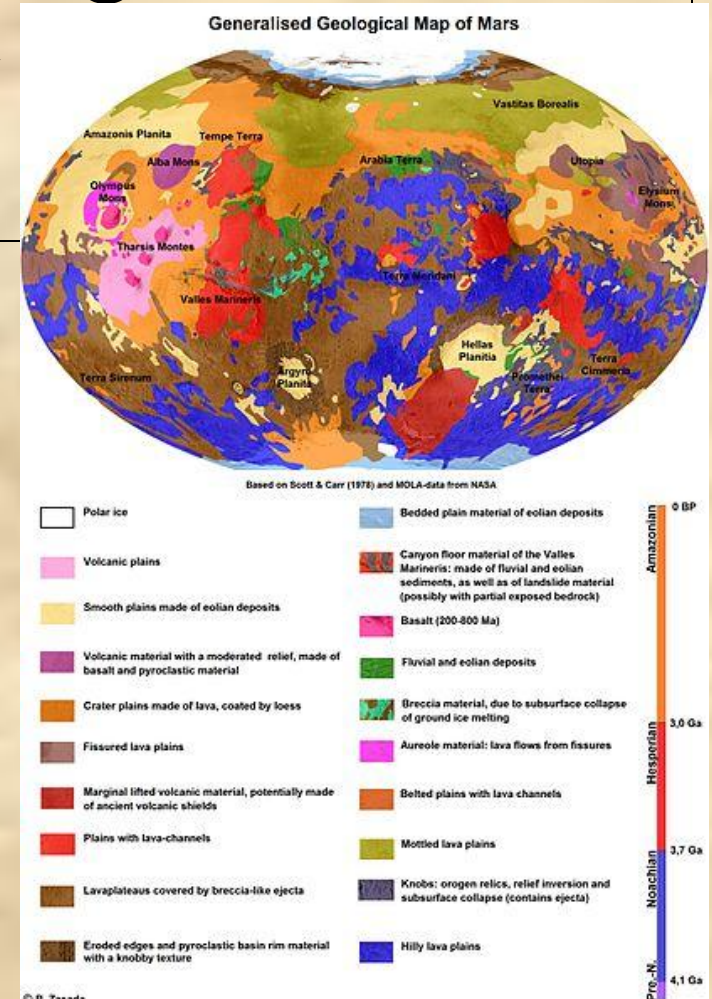

JOY CRISP

Joy A. Crisp is a planetary geologist specializing in Mars geology

Crisp was born in Colorado

- She got a bachelor's degree in geology from Carleton College in 1979
- and both a Master's (1981)
- and a PhD (1984) from Princeton University .

Crisp was a postdoctoral
researcher at Los Angeles for more
than two years

Crisp has been a researcher at the Jet Propulsion since 1989.

Jet Propulsion Laboratory
California Institute of Technology

Crisp has worked on numerous projects and NASA missions

She is the deputy project scientist
for the MSL (aka Curiosity rover)
mission.