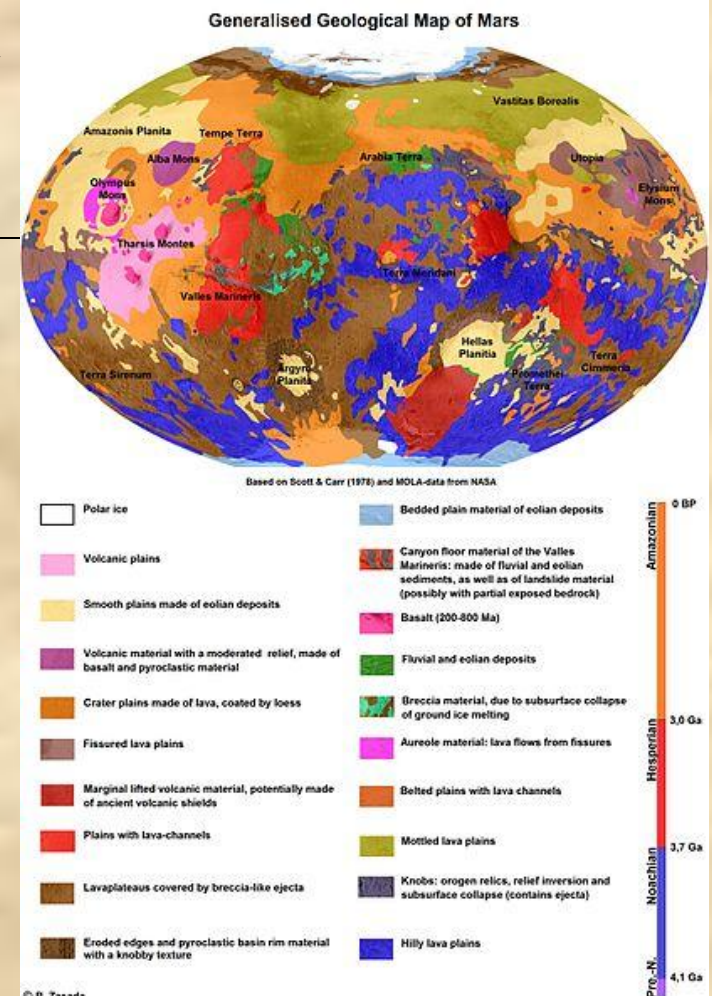

JOY CRISP

Joy A. Crisp is a planetary geologist specializing in Mars geology

Crisp was born in Colorado

- She got a bachelor's degree in geology from Carleton College in 1979
- and both a Master's (1981)
- and a PhD (1984) from Princeton University .

Crisp was a postdoctoral researcher at Los Angeles for more than two years

Crisp has been a researcher at the Jet Propulsion since 1989.

Jet Propulsion Laboratory
California Institute of Technology

Crisp has worked on numerous projects and NASA missions

She is the deputy project scientist
for the MSL (aka Curiosity rover)
mission.