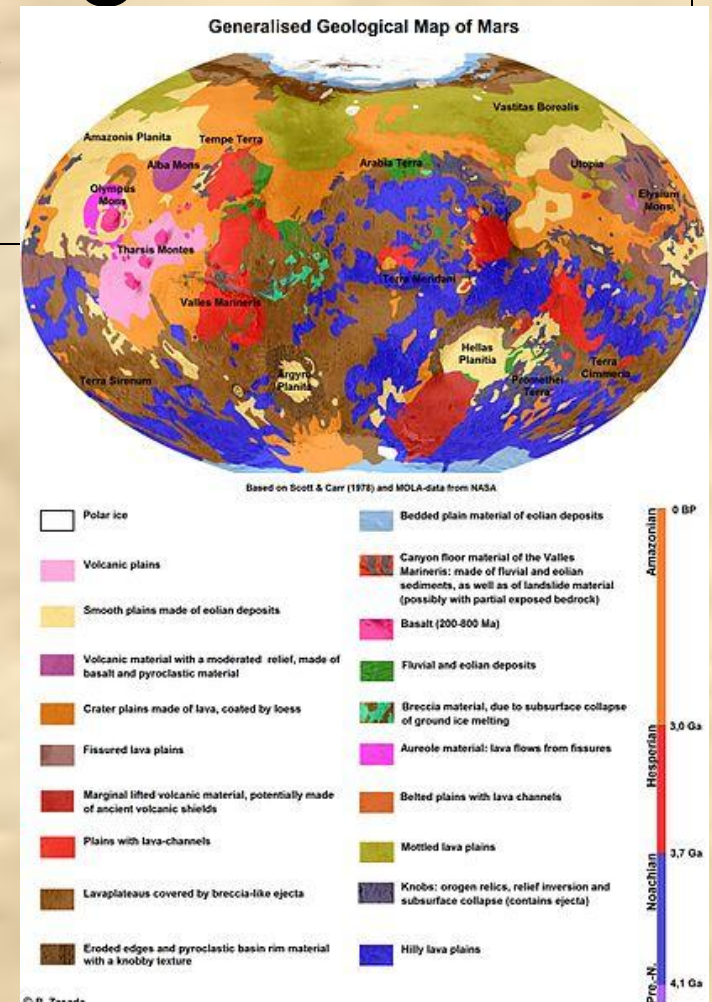

JOY CRISP

Joy A. Crisp is a planetary geologist specializing in Mars geology

Crisp was born in Colorado

- She got a bachelor's degree in geology from Carleton College in 1979
- and both a Master's (1981)
- and a PhD (1984) from Princeton University .

Crisp was a postdoctoral researcher at Los Angeles for more than two years

Crisp has been a researcher at the Jet Propulsion since 1989.

Jet Propulsion Laboratory
California Institute of Technology

Crisp has worked on numerous projects and NASA missions

She is the deputy project scientist
for the MSL (aka Curiosity rover)
mission.