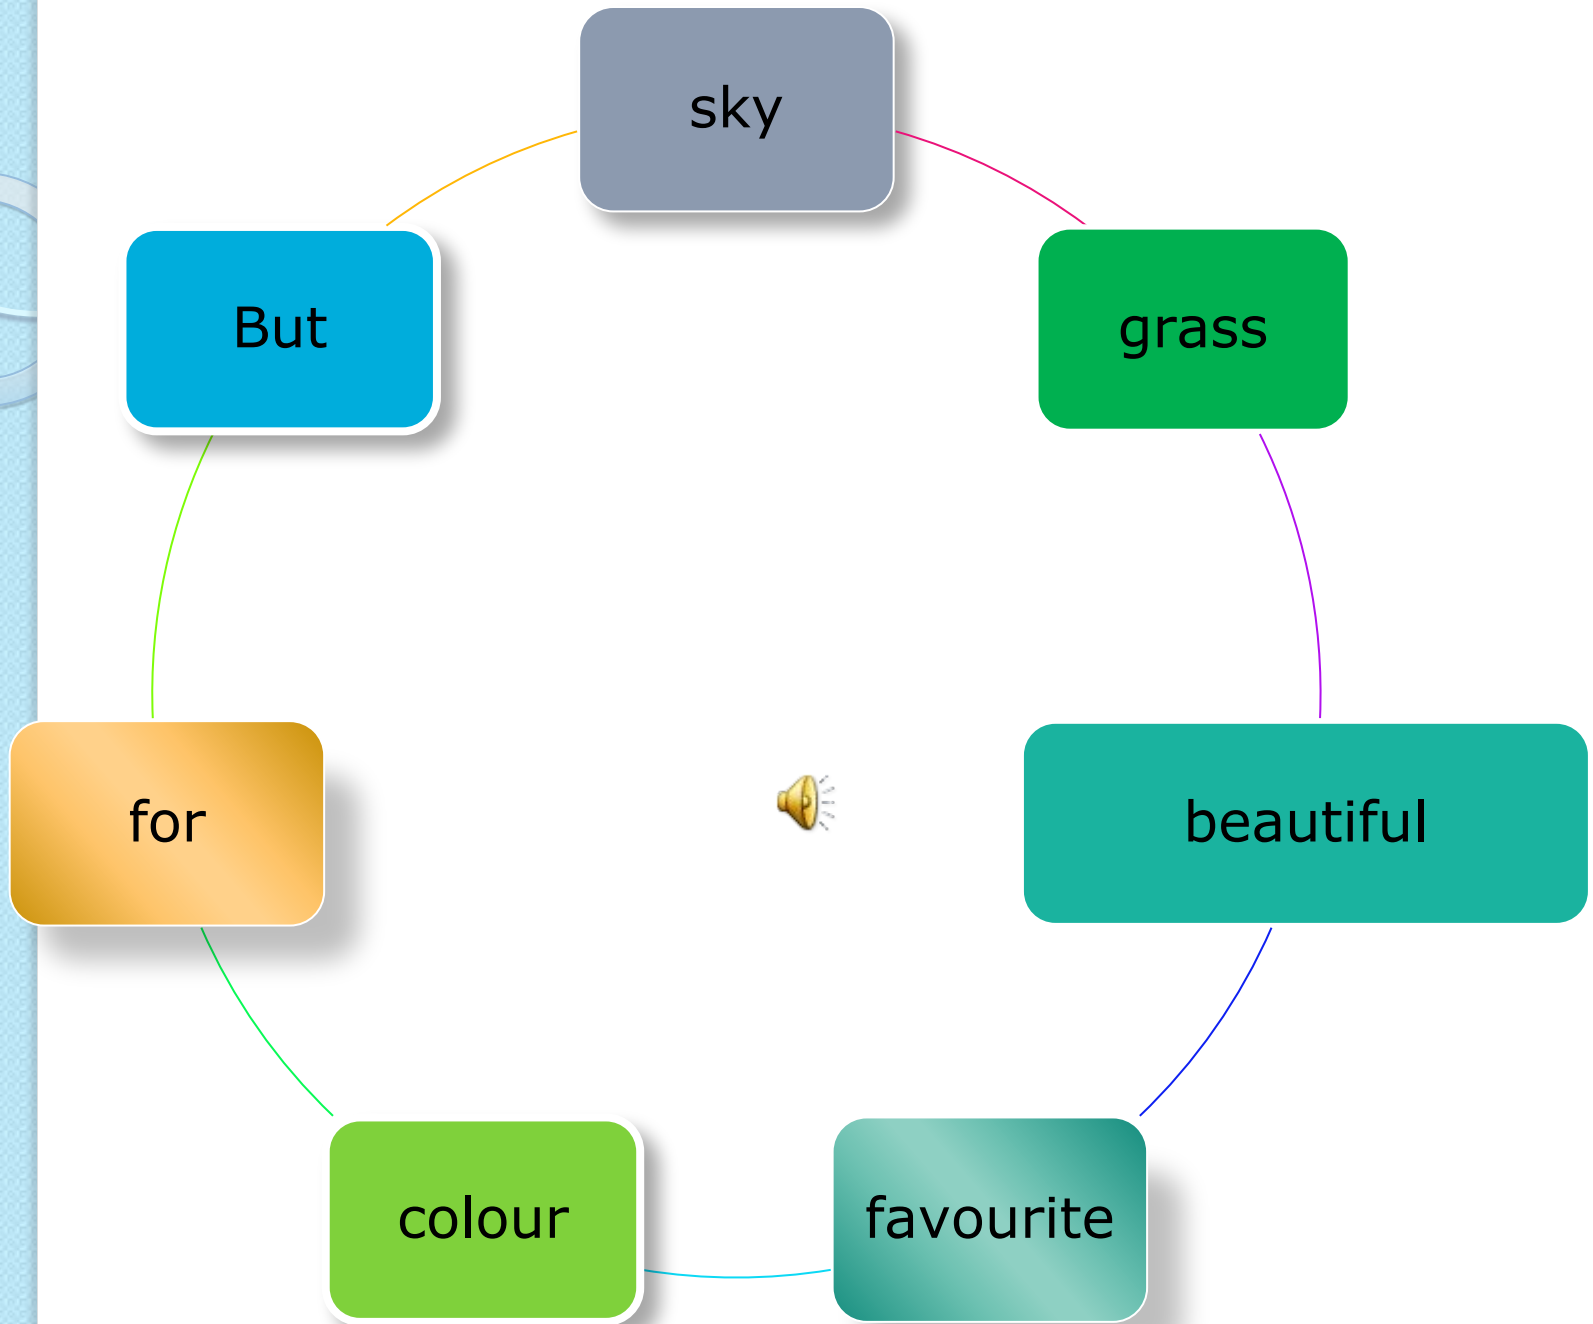

# Red

Red is a color that is often associated with passion, energy, and love. It is a primary color and is one of the most noticeable colors in the visible spectrum.

# Orange

Black

Pink

Brown

Yellow

# Green

Blue

Grey

# ***Гайд Парк***

yellow

green

blue

nge

white

black

pu