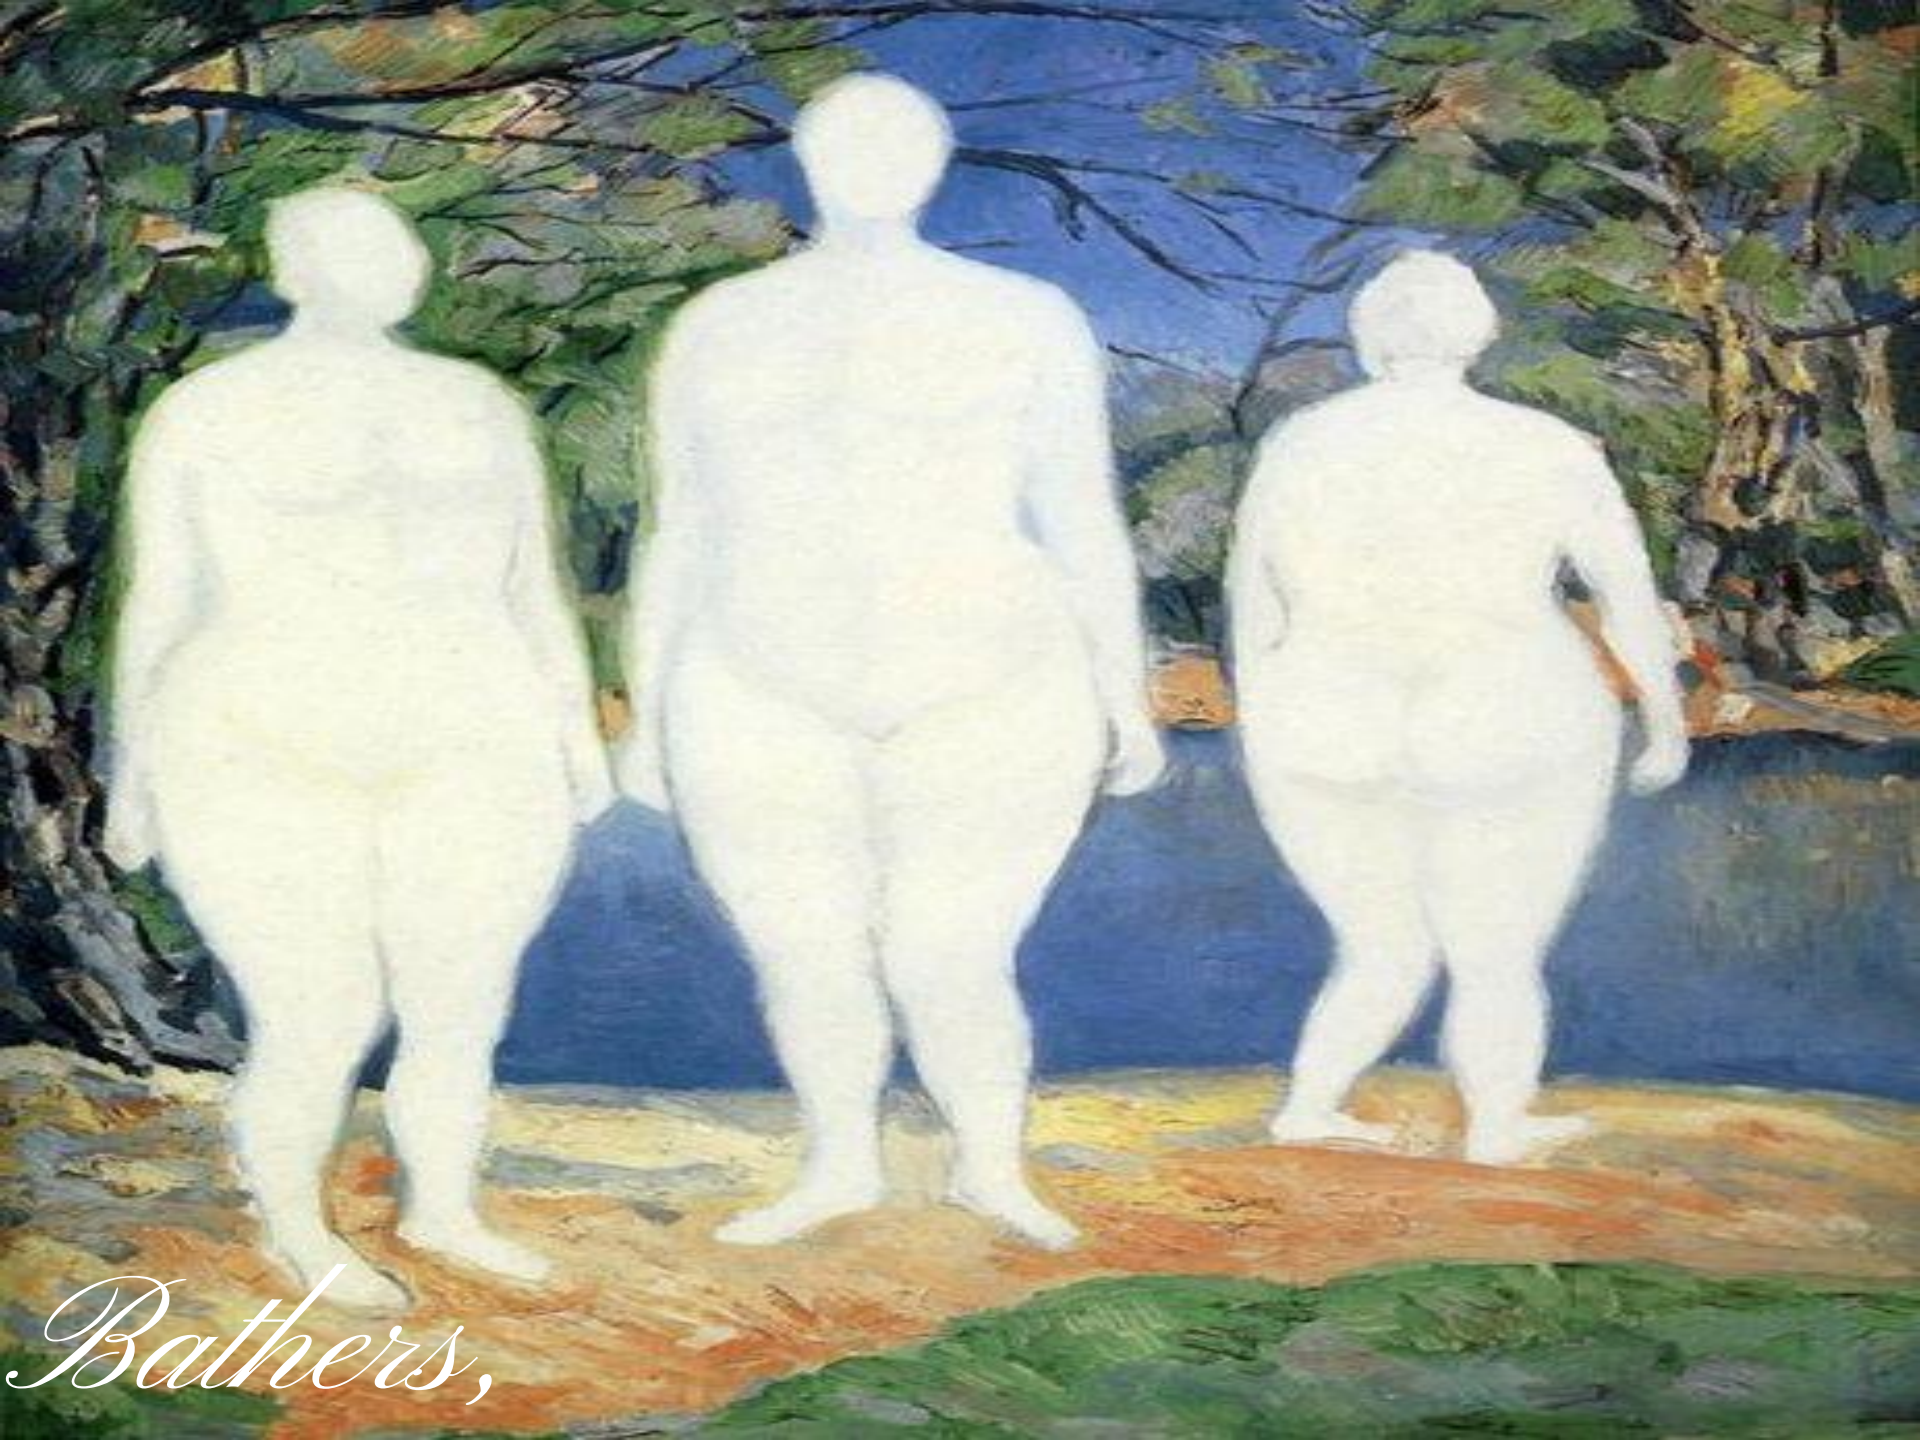

Kazimir

Flower

Bathers,

Winter,

Wassily Kandinsky
1903

Faking in the

The

Head of a Peasant

Suprematist Composition,

*Red Square: Painterly Realism
of a Peasant Woman in Two*

Suprematist

*Suprematist Painting: Eight
Red Rectangles, 1915*

Suprematism, Museum of

Suprematism,

Boy,

*Red-cavalry,
1928-1932*

Summer Landscape,

Mower,

Mower,

*Complex
Presentiment:
Half-Figure
in a Yellow
Shirt,
1928-1933*

2

*Thank you for your
attention*

Skakalova Alexandra 11-a