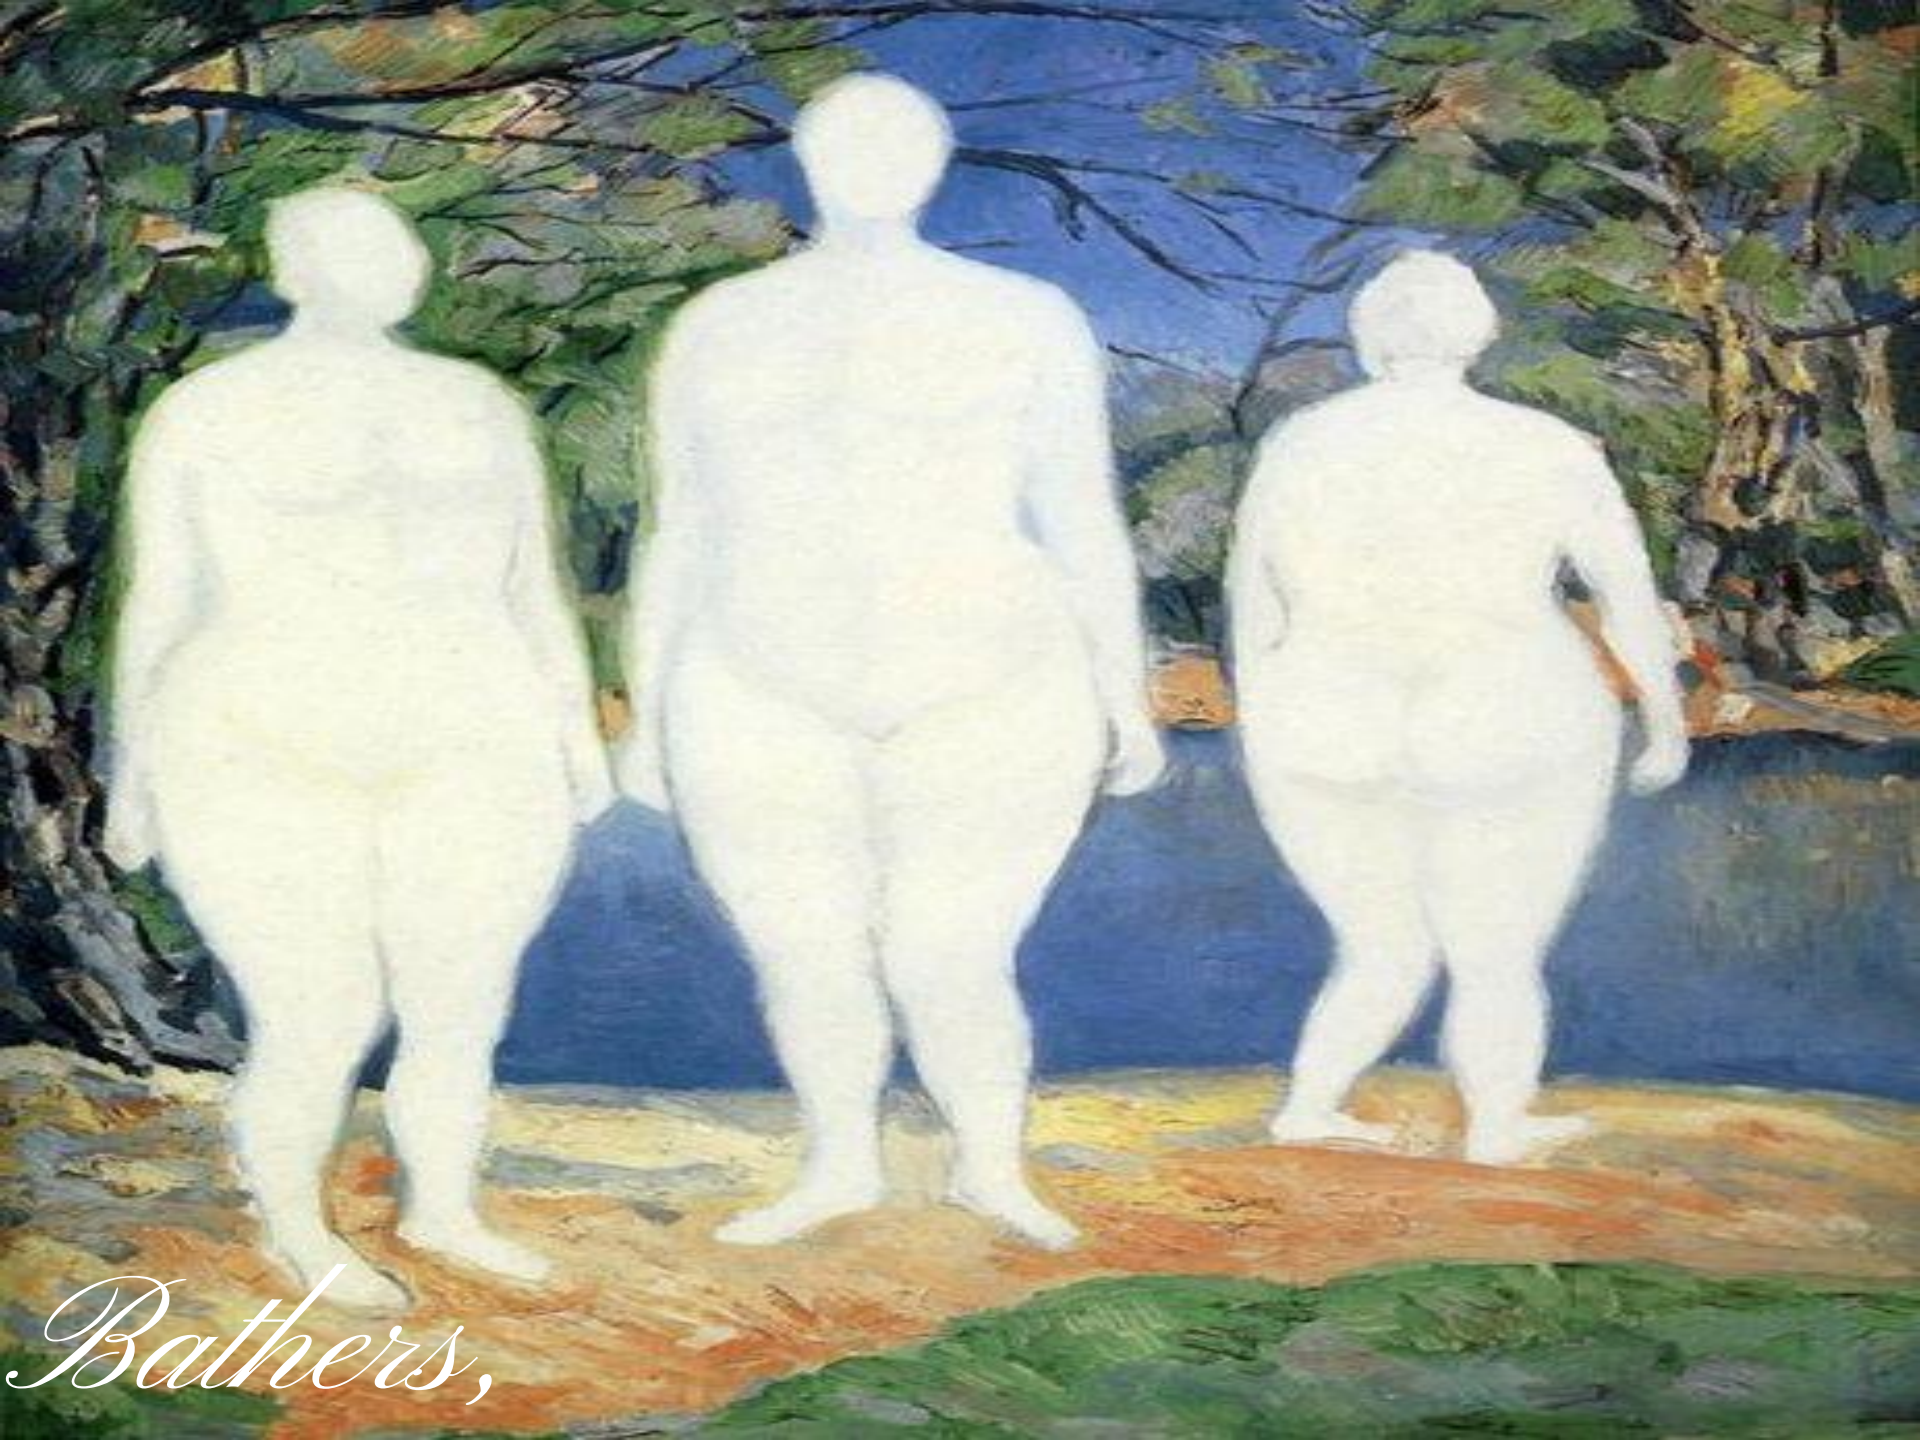

Kazimir

Flower

Bathers,

Winter,

Wassily Kandinsky
1903

Faking in the

The

Head of a Peasant

Bureau and

Portrait of

Cow and

ЗА
ТМЕНИЕ

СКОРОЕ
ОБЩЕСТВО

НА
ИЧ

ОЕ

Englishman in

Suprematist Composition,

*Red Square: Painterly Realism
of a Peasant Woman in Two*

Suprematist

*Suprematist Painting: Eight
Red Rectangles, 1915*

Suprematism, Museum of

Suprematism,

Boy,

*Red-cavalry,
1928-1932*

Summer Landscape,

Mower,

Mower,

*Complex
Presentiment:
Half-Figure
in a Yellow
Shirt,
1928-1933*

2

*Thank you for your
attention*

Skakalova Alexandra 11-a