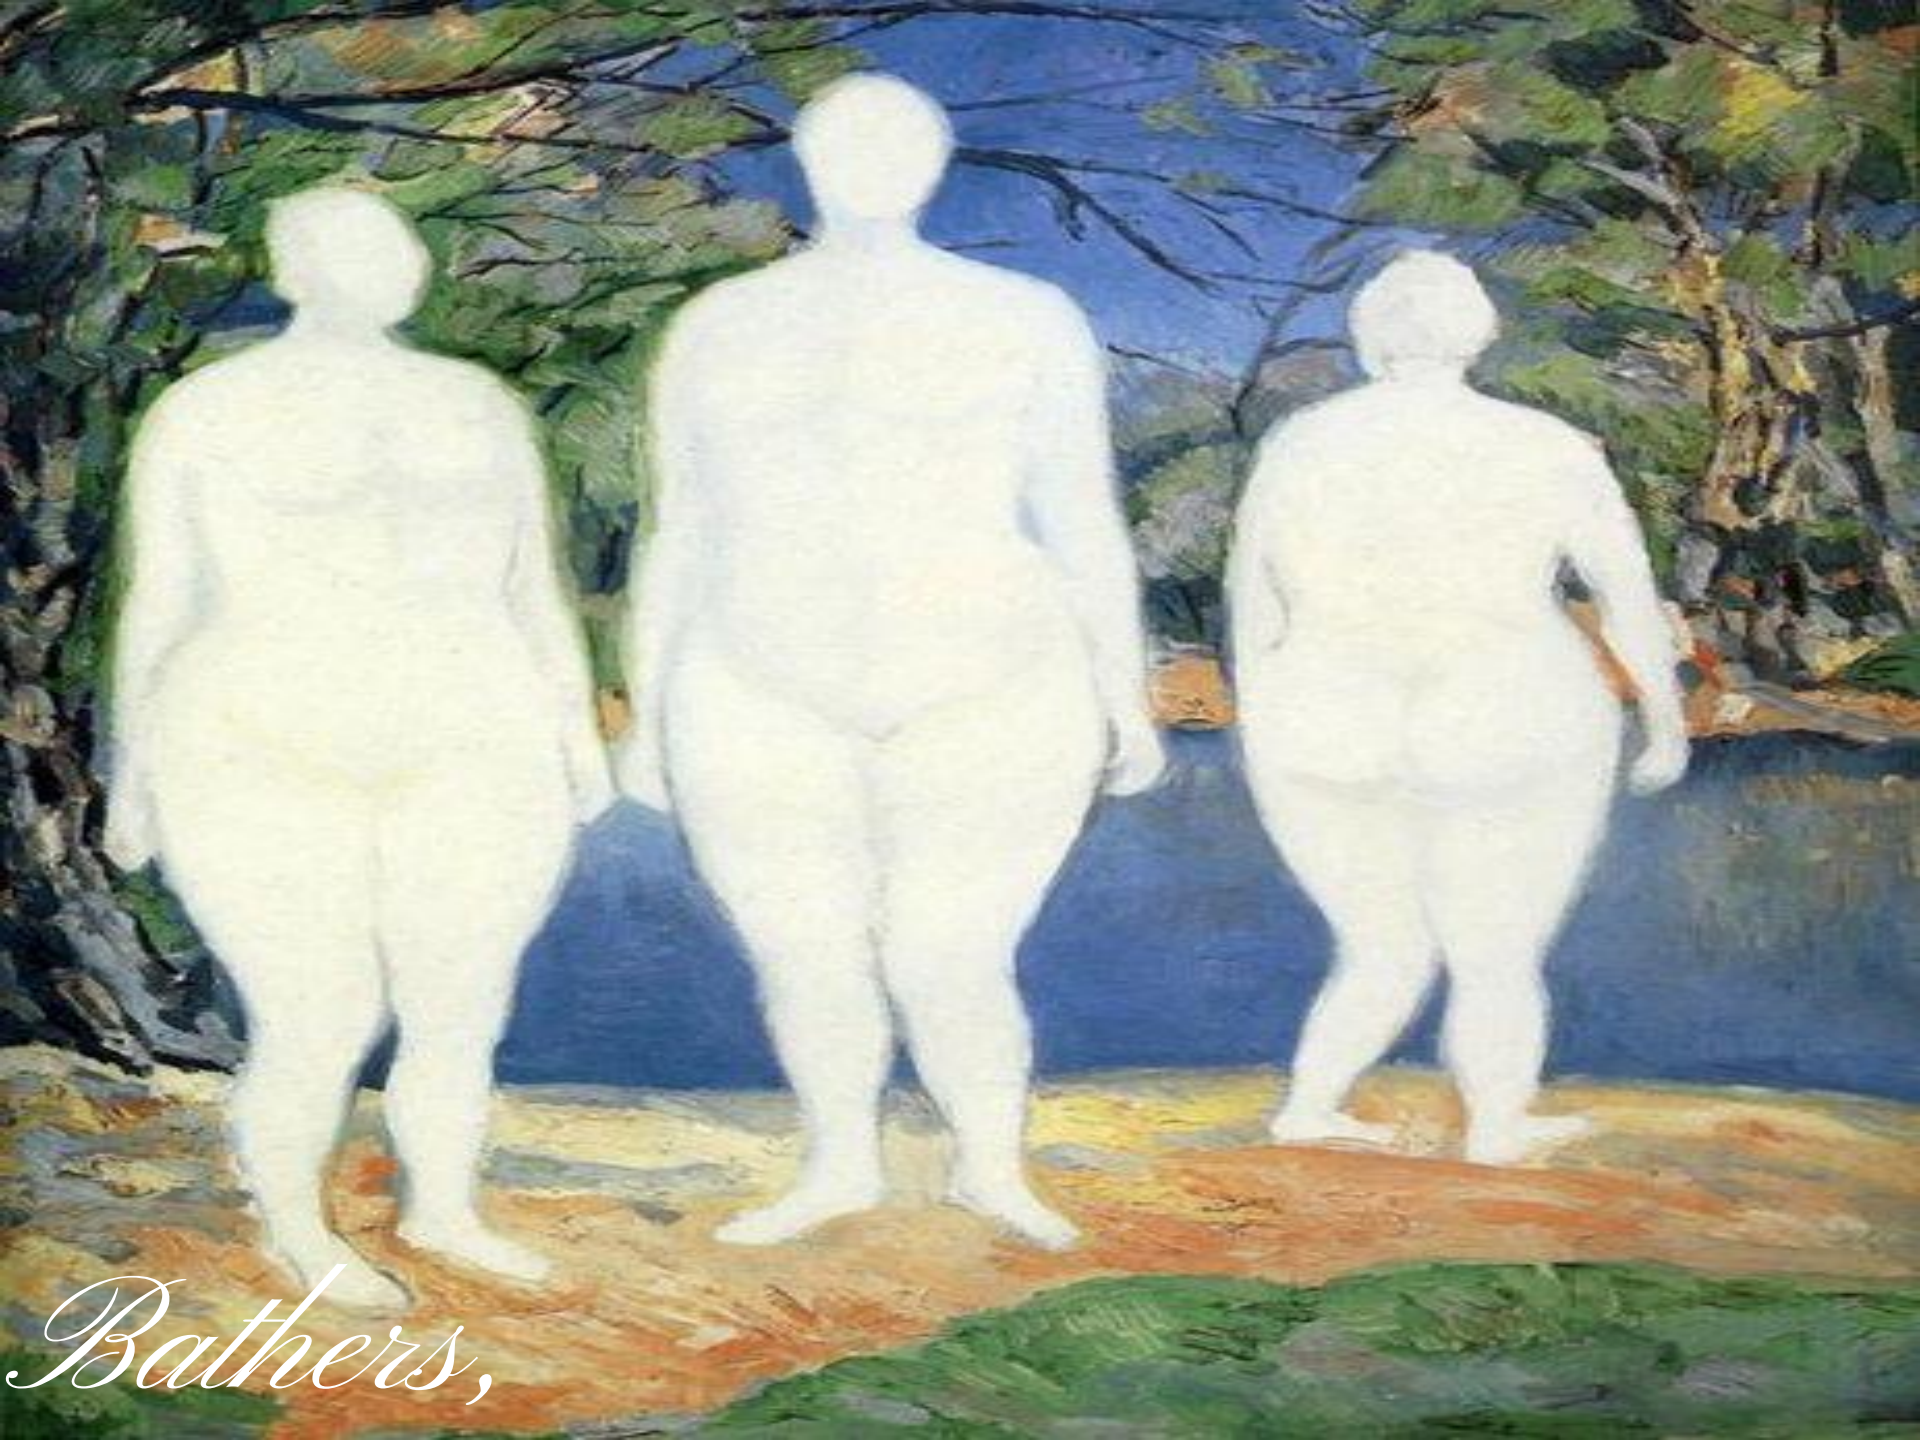

Kasimir

Flower

Bathers,

Winter,

Kandinsky
1903

Faking in the

The

Head of a Peasant

Bureau and

Portrait of

Cow and

ЗА
ТМЕНИЕ

СЪКОБО
ОЩЕСТВО

НА
ИЧ

ОЕ

Englishman in

ЗАСТЫЗНОЕ

ЗАТМЕИИЕ

ПЕРЕДАЕТСЯ КВАРТИРА

85 Погода

Composition with the
Маяков

*Black Square, c. 1923, State
Russian Museum, St.*

*Black Circle, 1915, State
Russian Museum, St.*

Suprematist Composition,

*Red Square: Painterly Realism
of a Peasant Woman in Two*

Suprematist

*Suprematist Painting: Eight
Red Rectangles, 1915*

Suprematism, Museum of

Suprematism,

Boy,

*Red-cavalry,
1928-1932*

Summer Landscape,