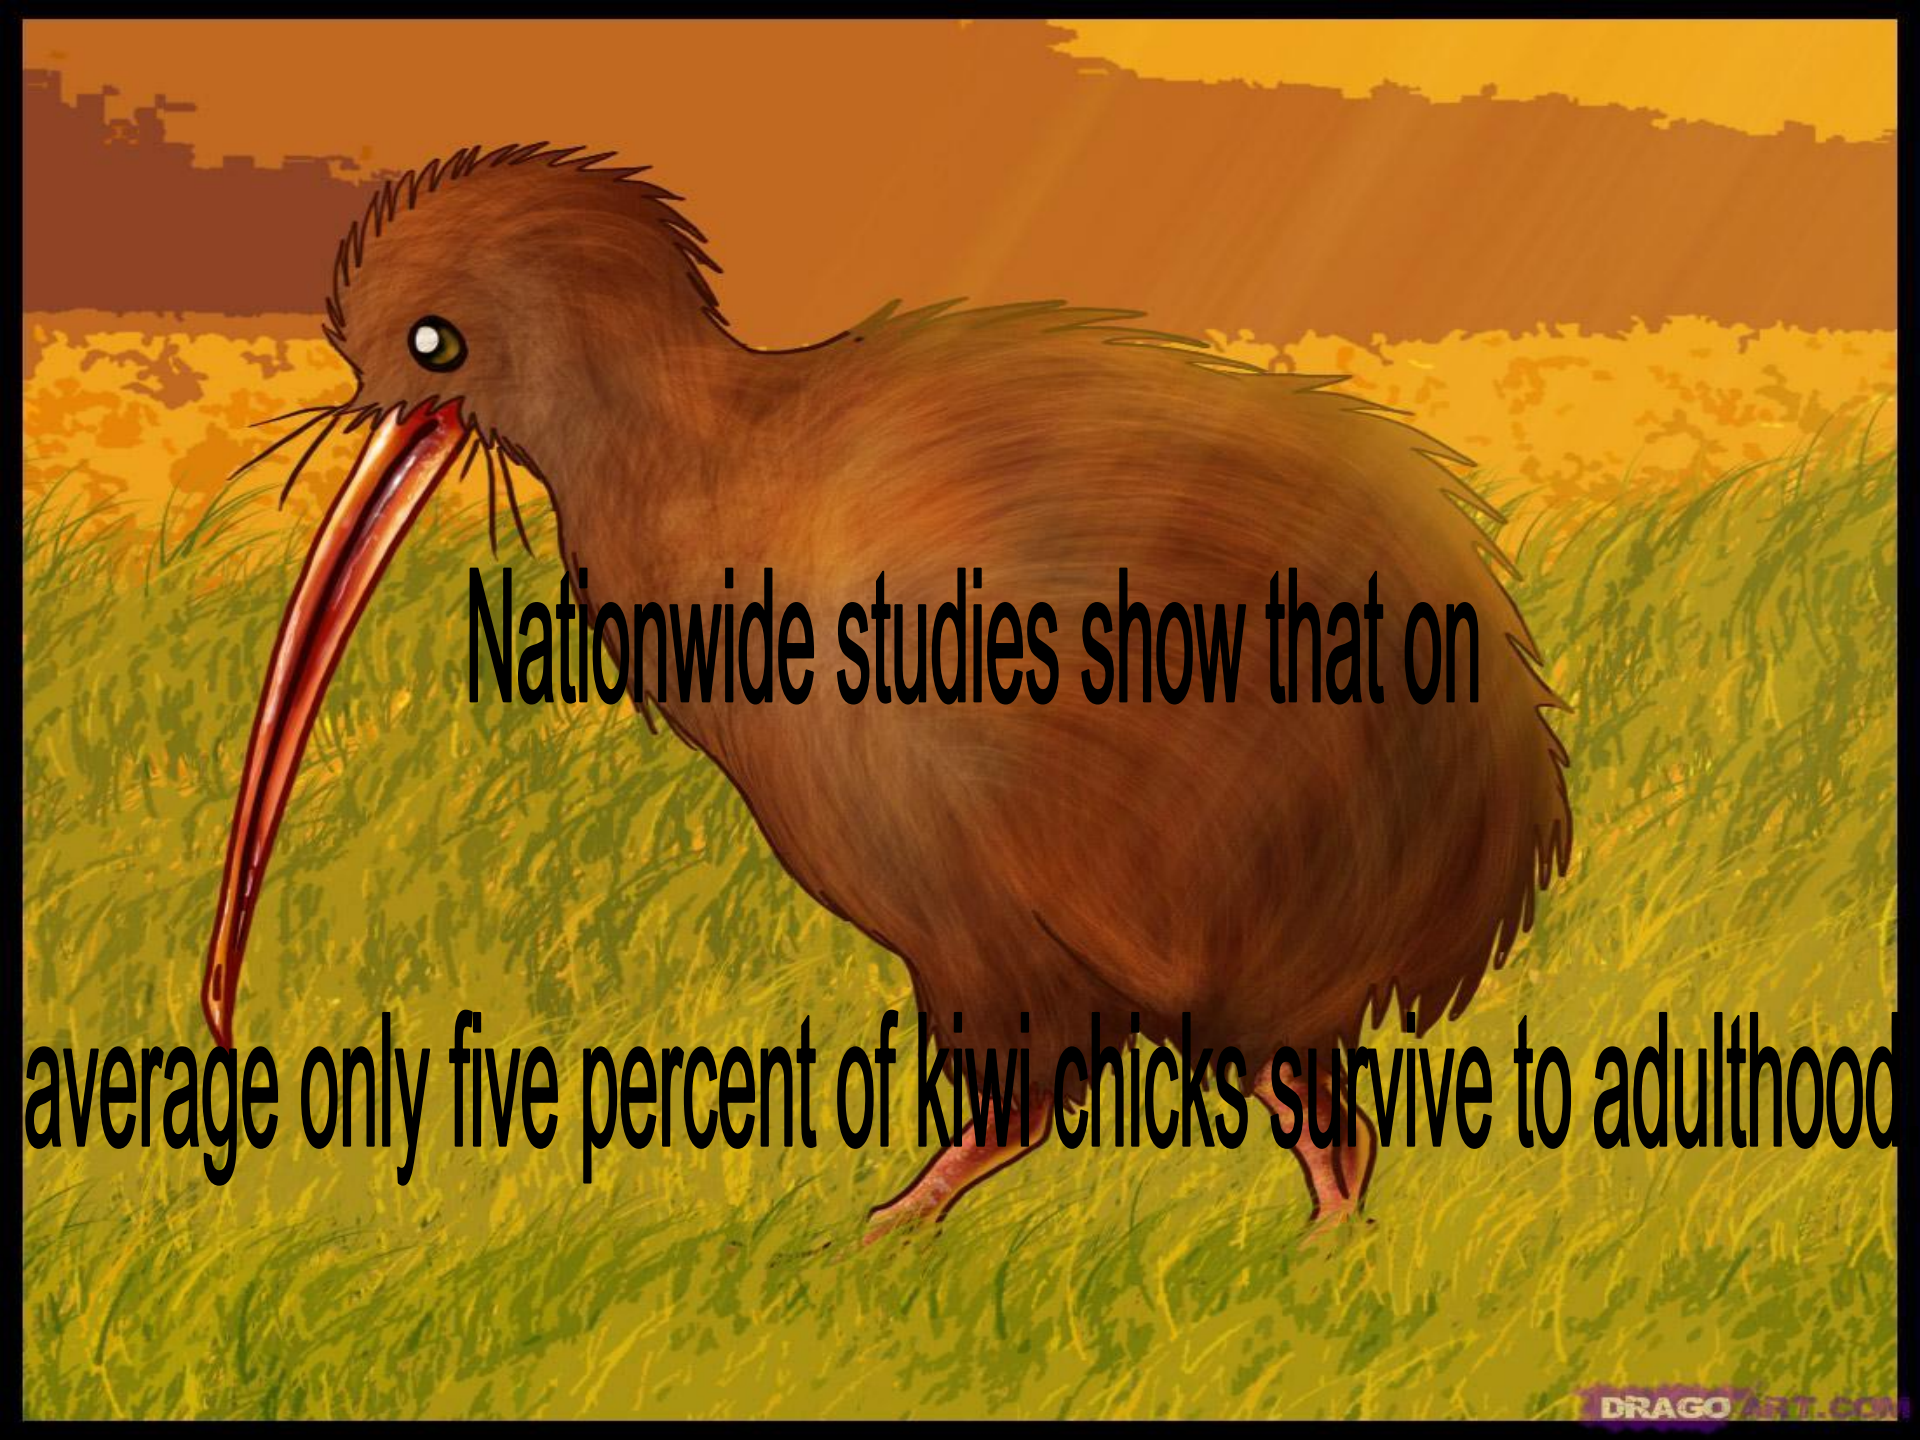

# Endangered species of animals

**Kiwi bird**

Kiwi are flightless birds endemic to New Zealand.

**The kiwi is a national symbol of New Zealand**

Introduced mammalian predators,  
namely stoats , dogs , ferrets , and cats ,  
are the number one threat to kiwi.

Nationwide studies show that on

average only five percent of kiwi chicks survive to adulthood

In 1851, London Zoo became the first zoo to keep kiwis.

A close-up photograph of a kiwi bird's head and neck. The bird has thick, brown, downy feathers. Its most prominent feature is a long, straight, light-colored beak that extends from the base of its head towards the right side of the frame. The background is a soft-focus natural setting with some dry grass or twigs.

All kinds of kiwi have strong legs and tetradigitate long,

narrow beak with nostrils at the tip

The wings are not developed,  
the tail is missing

A kiwi bird is shown in a close-up, standing on dark, moist soil. The bird has long, brown, shaggy feathers and a long, straight, greyish-brown beak. Its feet are visible, showing a mix of brown and blue-grey colors. The background is slightly blurred, showing some green foliage on the left and dark, earthy tones on the right. Overlaid on the image is red text with a black outline.