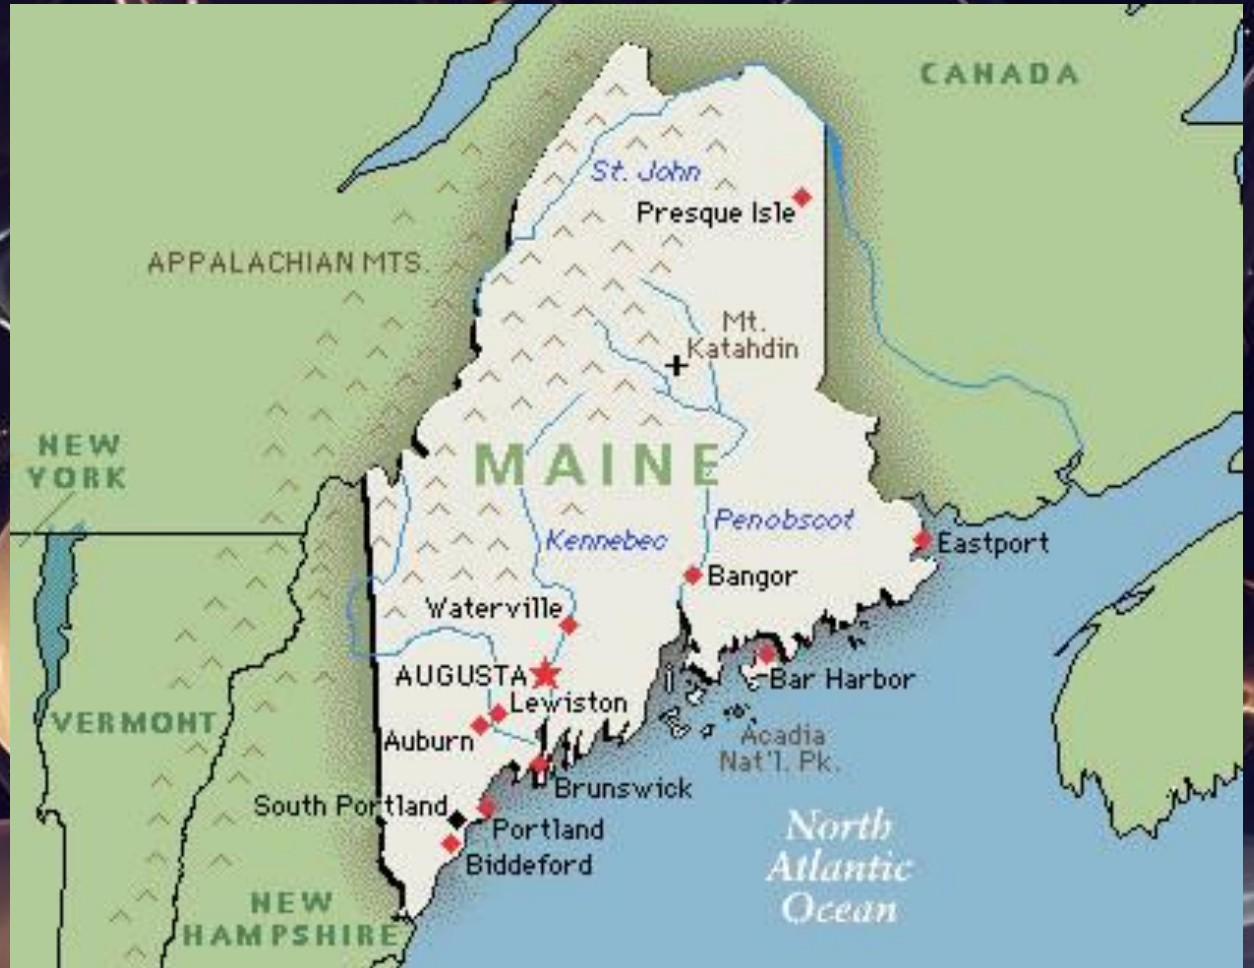

M A I N E

Augusta, Maine

The flag of the state of Maine features the state coat of arms on a blue field. In the center of the shield, a moose rests under a tall pine tree. A farmer and seaman represent the traditional reliance on agriculture and the sea by the state. The North Star represents the state motto: Dirigo ("I Lead").

Acadia National Park

Fort Knox