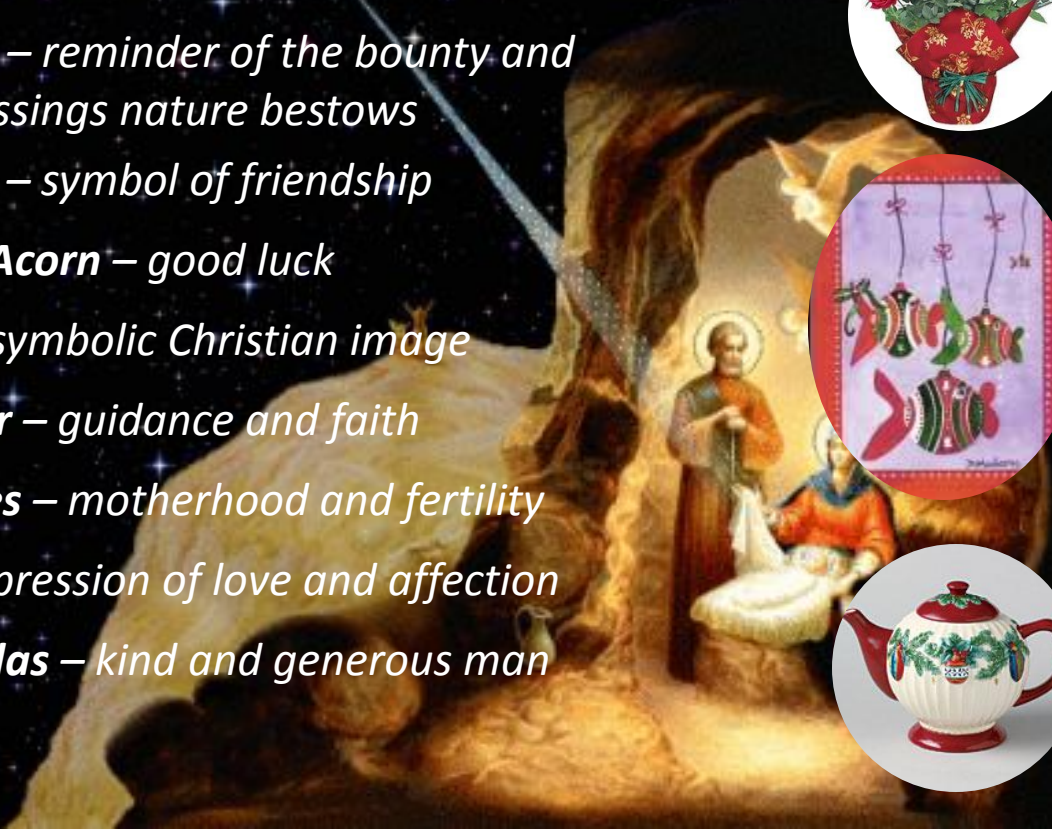

***Pinecones** – motherhood and fertility*

***Rose** – expression of love and affection*

***St. Nicholas** – kind and generous man*