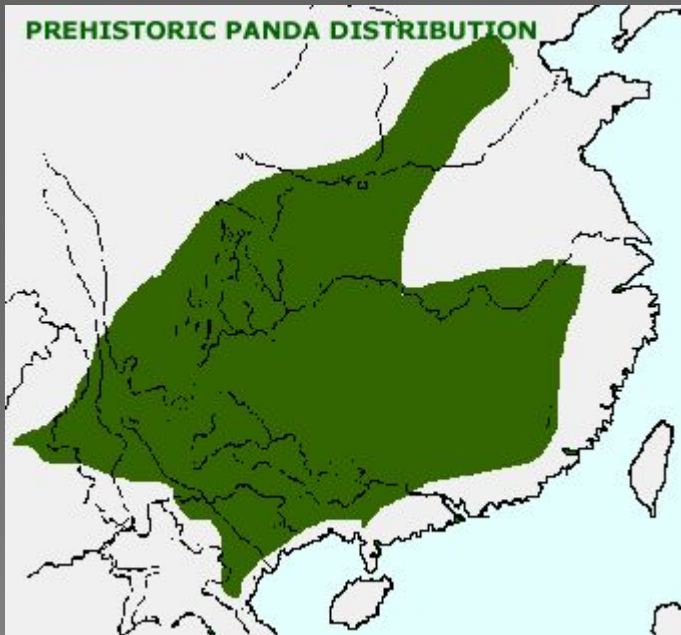

# mammals

Ladushkina Sonya 3a

# Red panda

This is a red panda. Red panda is from China. In China there are some red pandas' farms. Red pandas has got small body, big head, short legs and big, beautiful tail. They eat meat.

A red panda's legs are orange and black, tail is orange and white.

« Глаз зачесался...  
Красная (малая) панда  
Московский зоопарк  
2010, www.fa-star.ru

**Their children are grey!**

**Red pandas are very interesting mammal!**