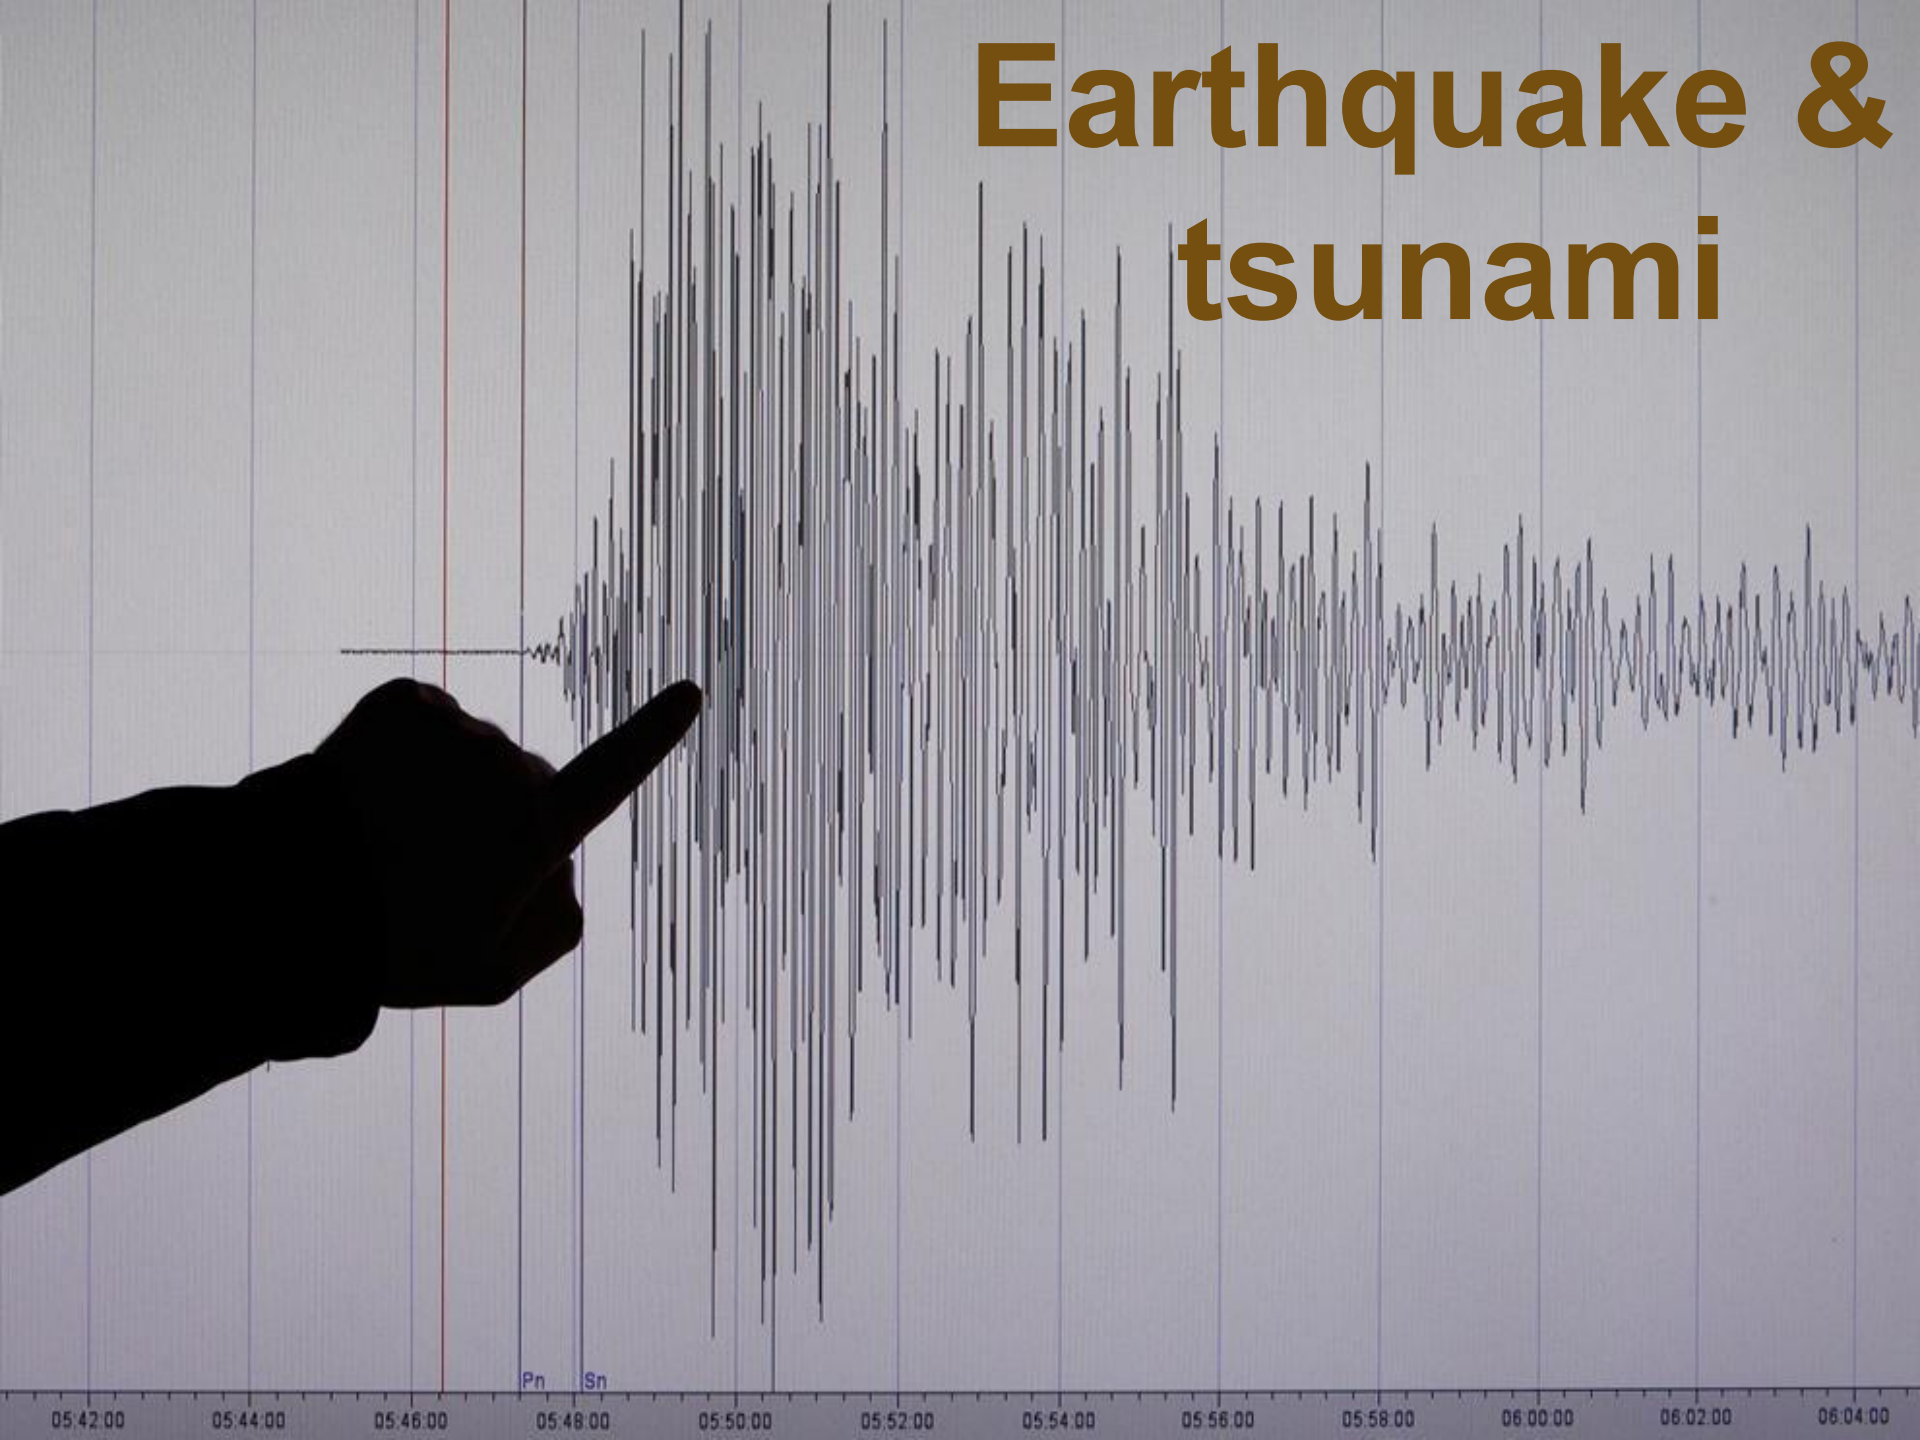

Chernobyl holocaust

Japan holocaust

Earthquake & tsunami

Quake hits Fukushima

On March, 11 2011 a strong earthquake hit and devastated north-east coast of Japan, knocking out electricity in Iwate prefecture. The earthquake is classified as 12 magnitude tremor by the US Geological Survey and 9 on the Richter scale. It became the biggest earthquake in recorded Japanese history and the fifth biggest in the world .