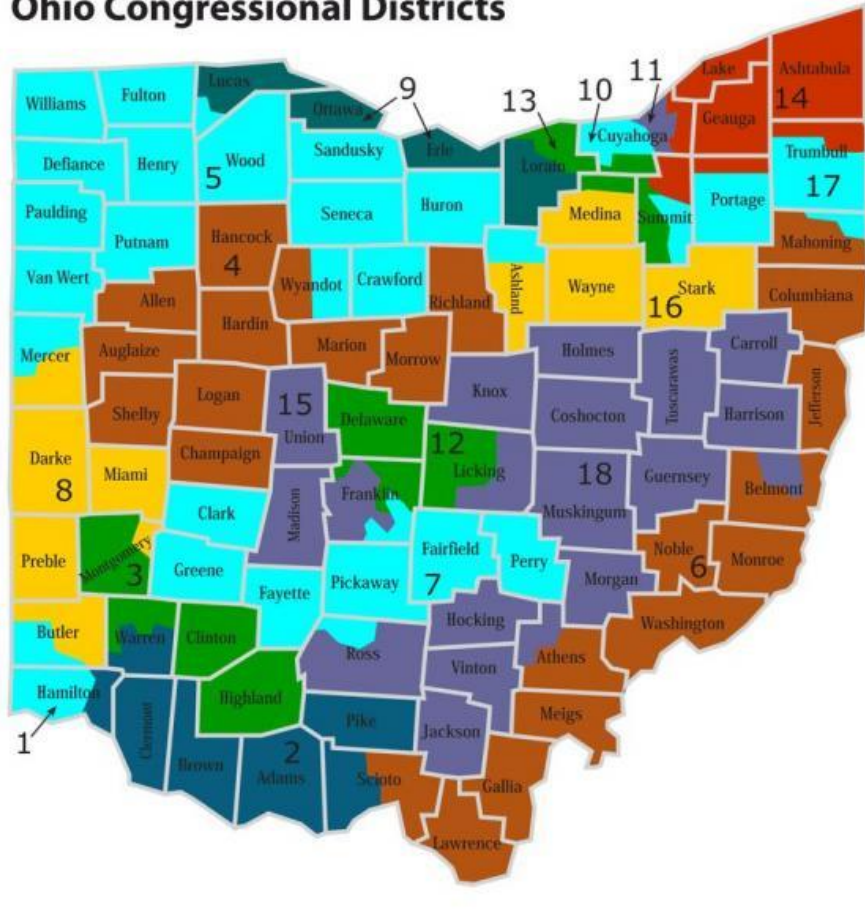

In the UK, the designation "national park" means that there are some restrictions to protect the territory. One of the national parks in the UK is the Peak District. Peak District is a sublime area in central and northern England. Most of the area belongs to the Peak District National Park, established in 1951, and became the first national park in the British Isles. The park is visited by about 22 million people a year. Peak District National Park is considered the second largest in the world in terms of frequencies of attendance. The southern spurs of the Pennin Mountains occupy the place, so its relief is represented, mainly, uplifted - about 300 m (1,000 ft.) Above sea level. The territory of the national park is 1 437 km². as of 2010, the Peak District is the fifth largest national park in England. Territory is cut by valley rivers, where a large number of reservoirs are built.

Позначення

Restriction

Protect

Sublime

Очищений

Belong

District

Educate

Ohio Congressional Districts

Consider

yes
 no
 maybe

Term

SCHOOL

**TERM
DATES**

Frequencies

Spur

4. Territory ... (is cut) by valley rivers, where a large number of reservoirs are built.

Thanks for the attention!