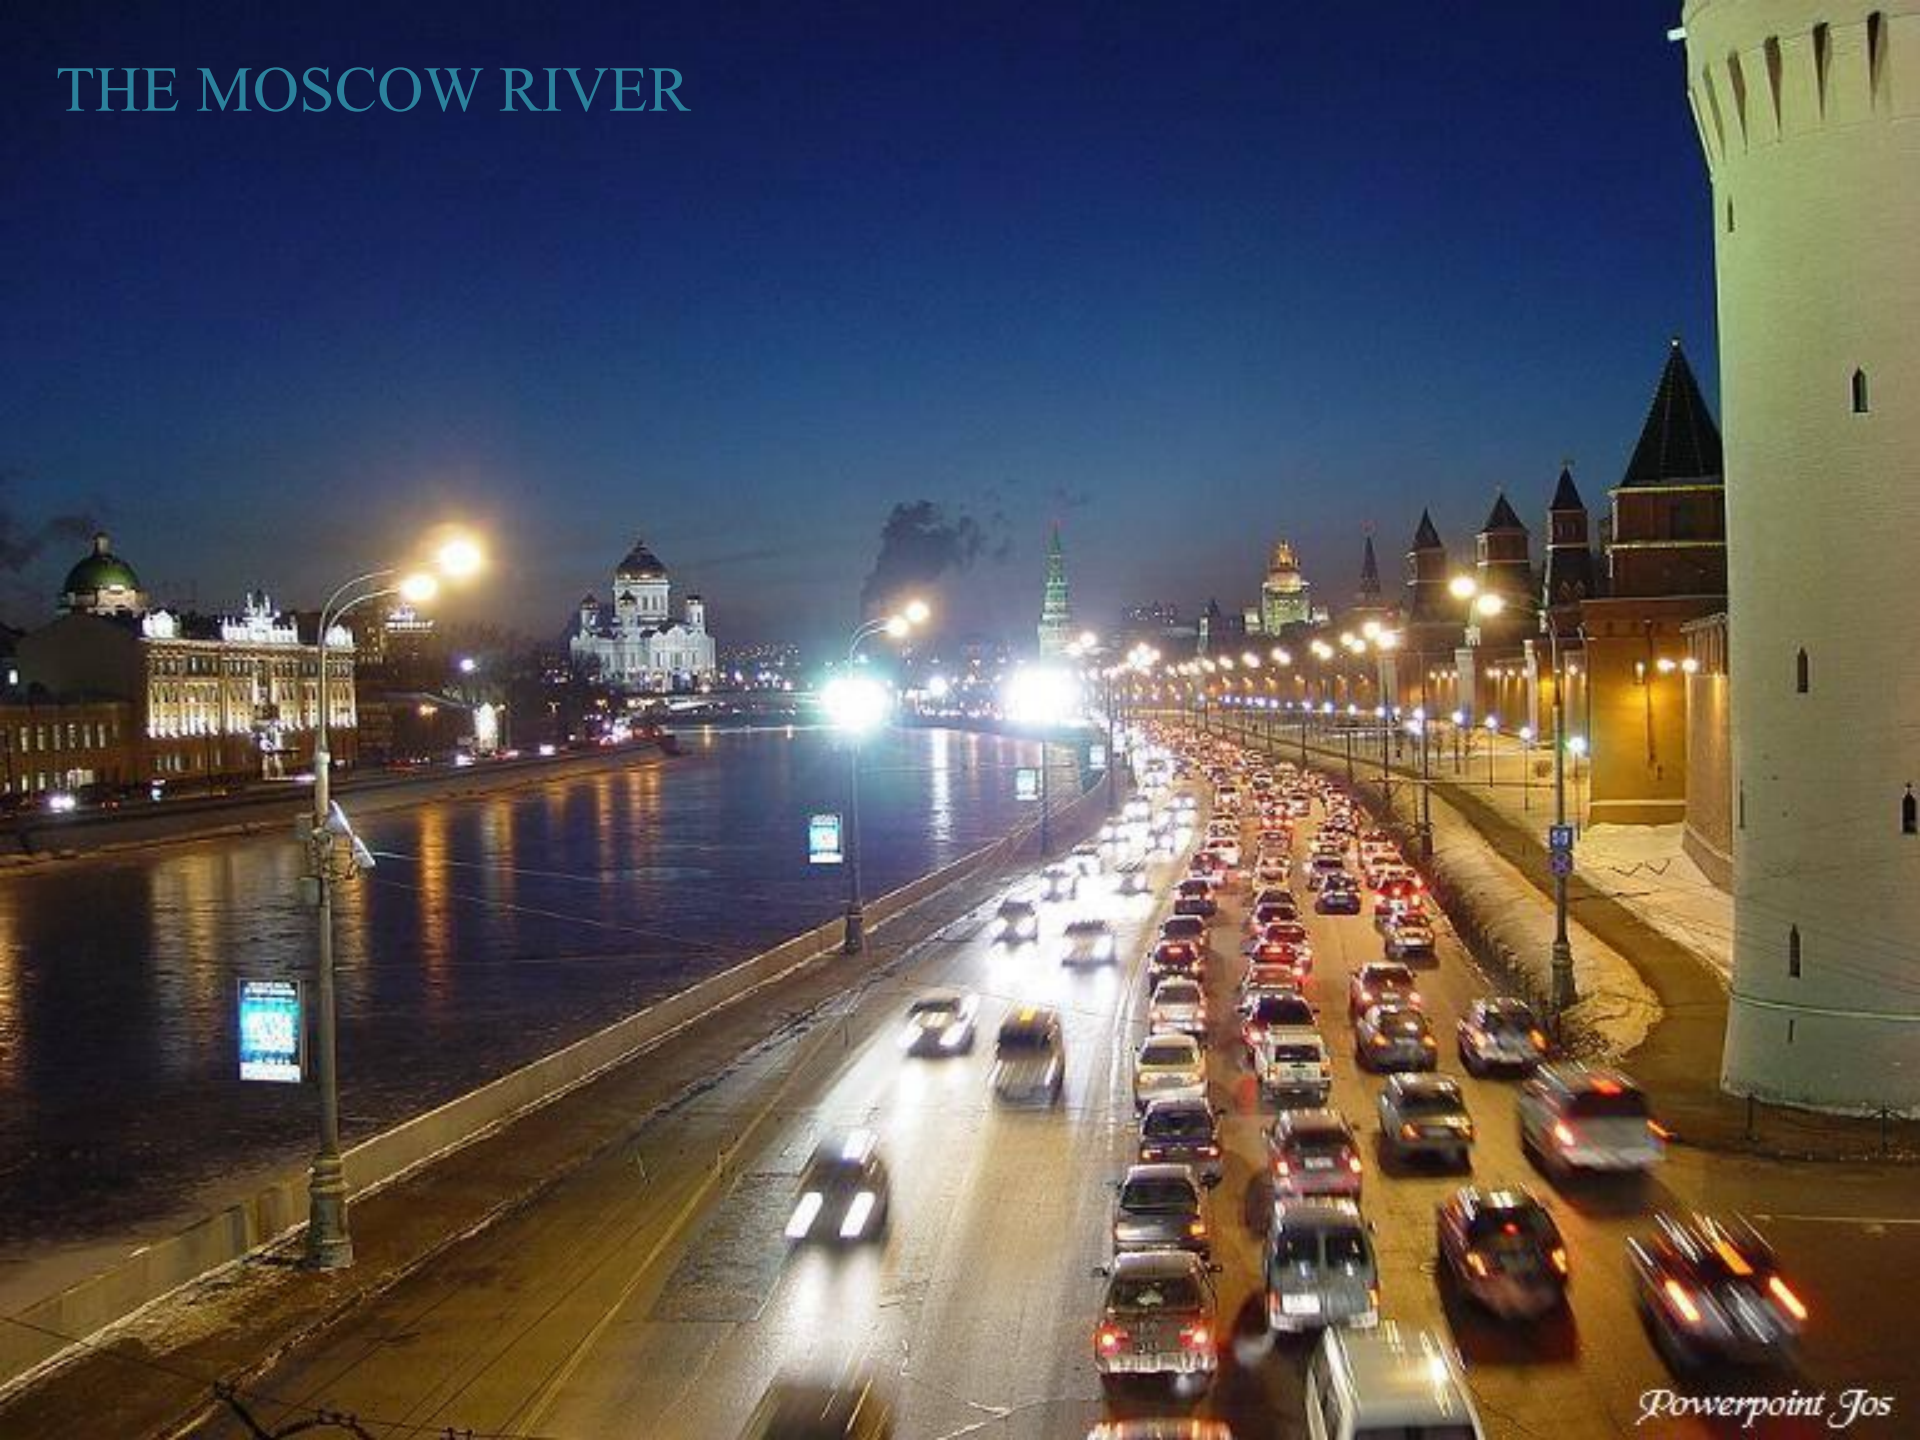

THE MOSCOW RIVER