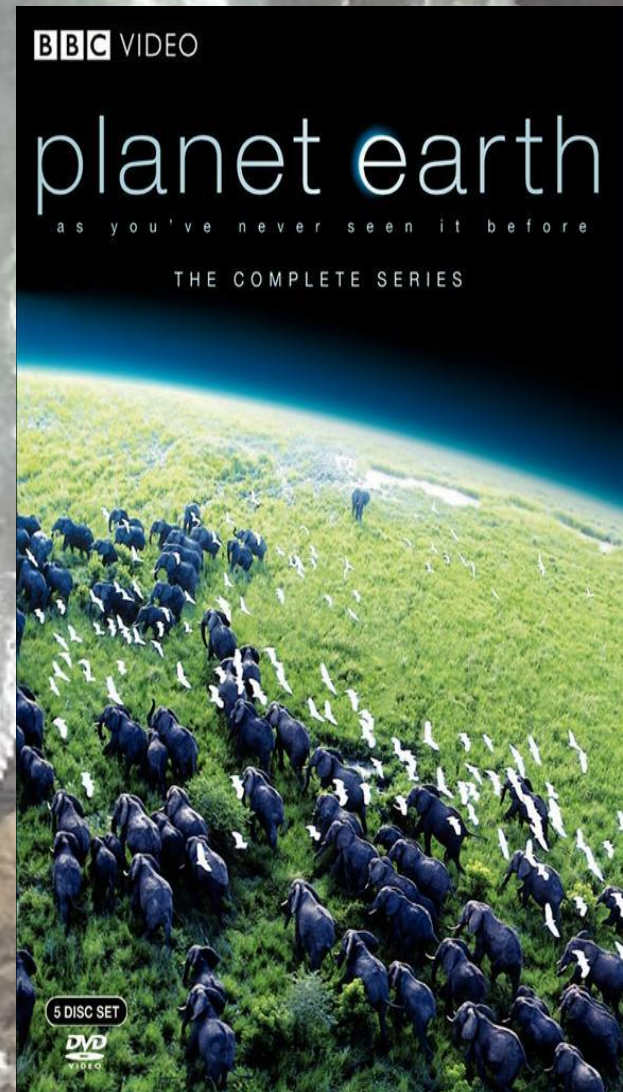

A satellite view of Earth from space, showing the Americas and surrounding oceans. The image is a high-resolution photograph of the planet, with the Americas visible in the center. The text "TV show" is overlaid in the upper portion of the image.

TV show

PLANET EARTH

I am confident that this program is breaking all records of popularity among others of popular TV shows.

I think this is the best source of information for people, who interest in the awesome beauty of the Earth and wants to understand the way this complex mechanism, learning about such things as energy and light, wind and fire, planets and stars, and much more.

Program series
"Planet Earth"
appeared in 2006.
The program was
launched the
Department of
Natural channel
BBC. For five years,
there is this
program, it became
the most expensive
series of

"Planet Earth" was released for the first time the UK in March 2006 on the channel BBC One, and a year later she continued her winning streak in the American show Discovery Channel. By June 2007, a series of television programs "Planet Earth" was shown in 130 countries around the world.