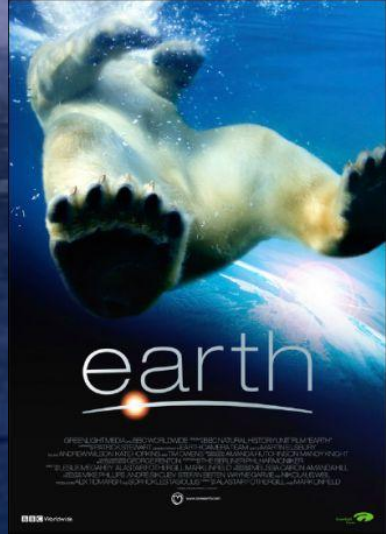

A satellite view of Earth from space, showing the Americas and surrounding oceans. The image is a high-resolution photograph of the planet, with the Americas visible in the center. The text "TV show" is overlaid in the upper portion of the image.

TV show

PLANET EARTH

I am confident that this program is breaking all records of popularity among others of popular TV shows.

I think this is the best source of information for people, who interest in the awesome beauty of the Earth and wants to understand the way this complex mechanism, learning about such things as energy and light, wind and fire, planets and stars, and much more.