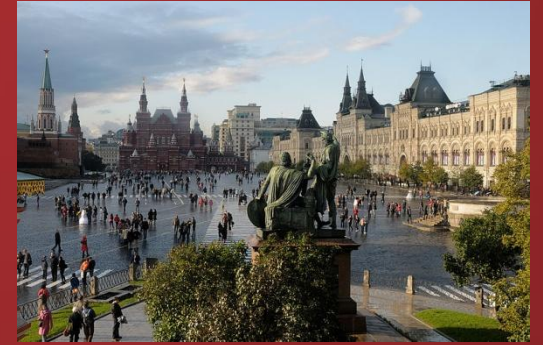

MOSCOW. PLACES OF INTEREST.

TEACHER : ILINA I.A.

The Kremlin

Red Square

Red Square. Victory Day.

The Kremlin Palace

The Kremlin Palace. Past and Present.

The Bolshoi Theatre.

*Лоцман
путешествий*

The Maly Theatre.

The Maly Theatre.Plays

nd actor

The Central Academic Theatre of the Soviet Army

Theatre of the Soviet Army. Past and Present.

The Children`s Theatre.

Plays and Puppets.

The Rossia Cinema.

Current Events. Films and actors.

Moscow shops.GUM.

Gorky Park

Moscow Zoo

Moscow Zoo. Funny animals.

Remember:

- ▣ The Kremlin , the Kremlin Palace , the Bolshoi Theatre , the Maly Theatre , the Children's Theatre , the Rossia Cinema , the Soviet Army Theatre.
- ▣ **But : Red Square , Moscow Zoo and Gorky Park.**