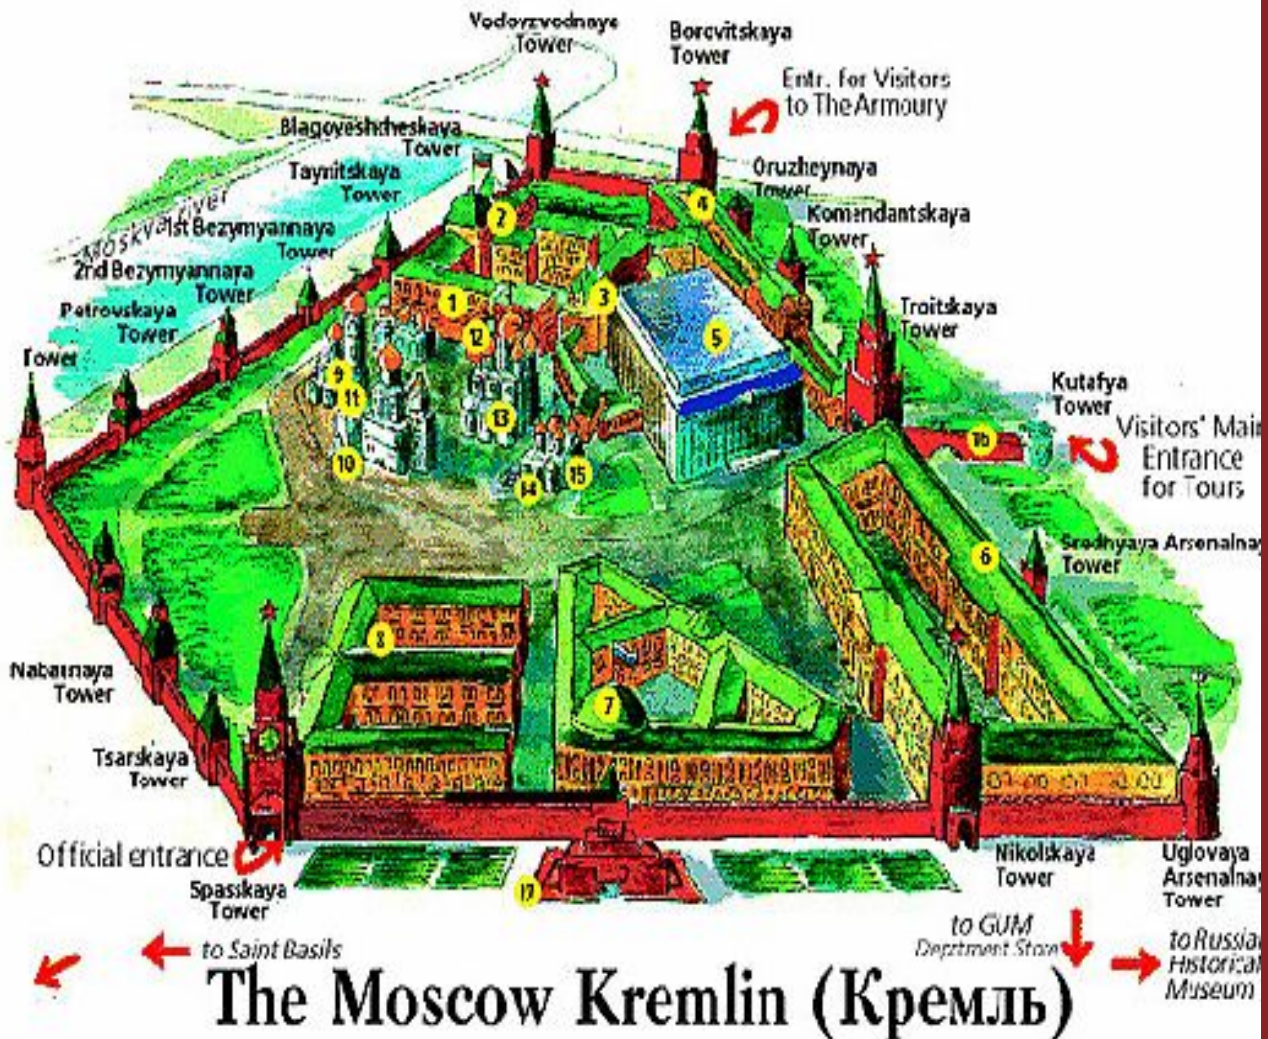

MOSCOW. PLACES OF INTEREST.

TEACHER : ILINA I.A.

The Kremlin

Red Square

Red Square. Victory Day.

The Kremlin Palace

The Kremlin Palace. Past and Present.

The Bolshoi Theatre.

*Лоцман
путешествий*

The Maly Theatre.

The Maly Theatre.Plays

nd actor

The Central Academic Theatre of the Soviet Army

Theatre of the Soviet Army. Past and Present.

The Children`s Theatre.

Plays and Puppets.

The Rossia Cinema.

Current Events. Films and actors.

Moscow shops.GUM.

Gorky Park

Moscow Zoo

Moscow Zoo. Funny animals.

Remember:

- ▣ The Kremlin , the Kremlin Palace , the Bolshoi Theatre , the Maly Theatre , the Children's Theatre , the Rossia Cinema , the Soviet Army Theatre.
- ▣ **But : Red Square , Moscow Zoo and Gorky Park.**