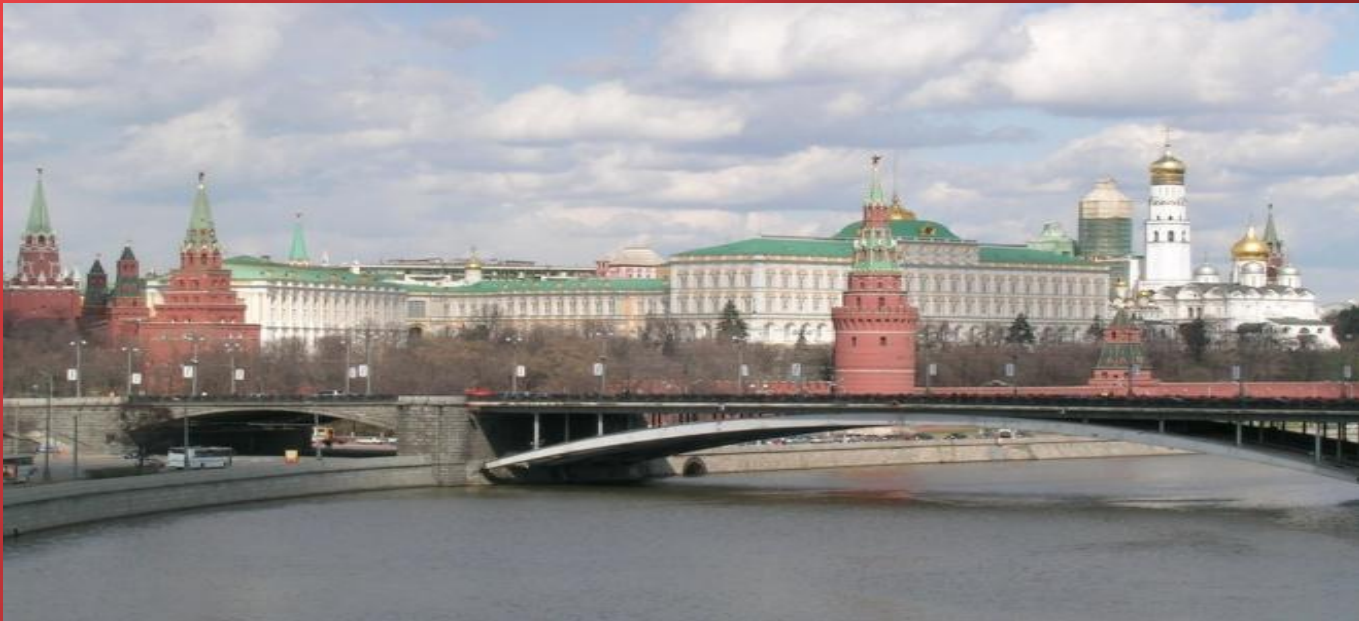

MOSCOW. PLACES OF INTEREST.

TEACHER : ILINA I.A.

The Kremlin

Red Square

Red Square. Victory Day.

The Kremlin Palace

The Kremlin Palace. Past and Present.

The Bolshoi Theatre.

*Лоцман
путешествий*

The Maly Theatre.

The Maly Theatre.Plays

nd actor

The Central Academic Theatre of the Soviet Army

Theatre of the Soviet Army. Past and Present.

The Children`s Theatre.

Plays and Puppets.