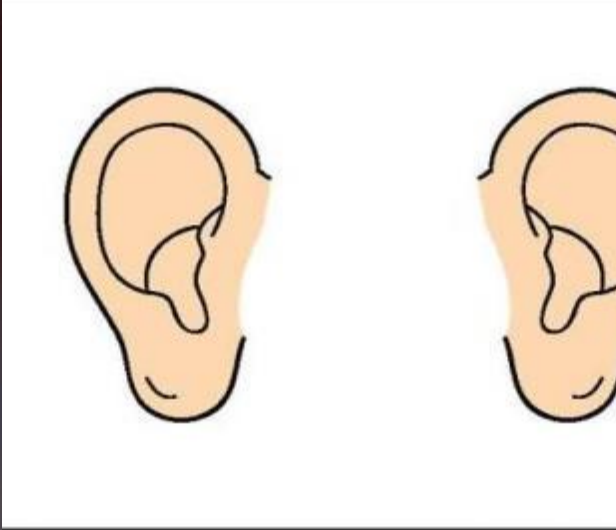

*** Презентация по
теме «Describing
people»**

A cartoon rabbit with long pink ears and large white eyes with pink pupils is peeking over a white sign. The sign displays the English alphabet from A to Z in a colorful, bold, sans-serif font. The letters are arranged in four rows: Row 1: A (orange), B (green), C (red), D (blue), E (light green), F (purple); Row 2: G (dark green), H (purple), I (purple), J (dark purple), K (purple), L (orange); Row 3: M (light green), N (blue), O (purple), P (light green), Q (blue), R (dark blue), S (green); Row 4: T (red), U (orange), V (blue), W (red), X (green), Y (purple), Z (blue). The rabbit is holding the sign with its hands, which are visible on the left and right sides. The background is a solid light blue color.

*Small eyes

*Ears

*Big ears

*Small ears

*Nose

* A big nose

* A small nose

*mouth

* A small mouth

* A big mouth

* Dark Hair

*Fair hair

What is this?

*Write down the missing letter

N_s_

E_rs