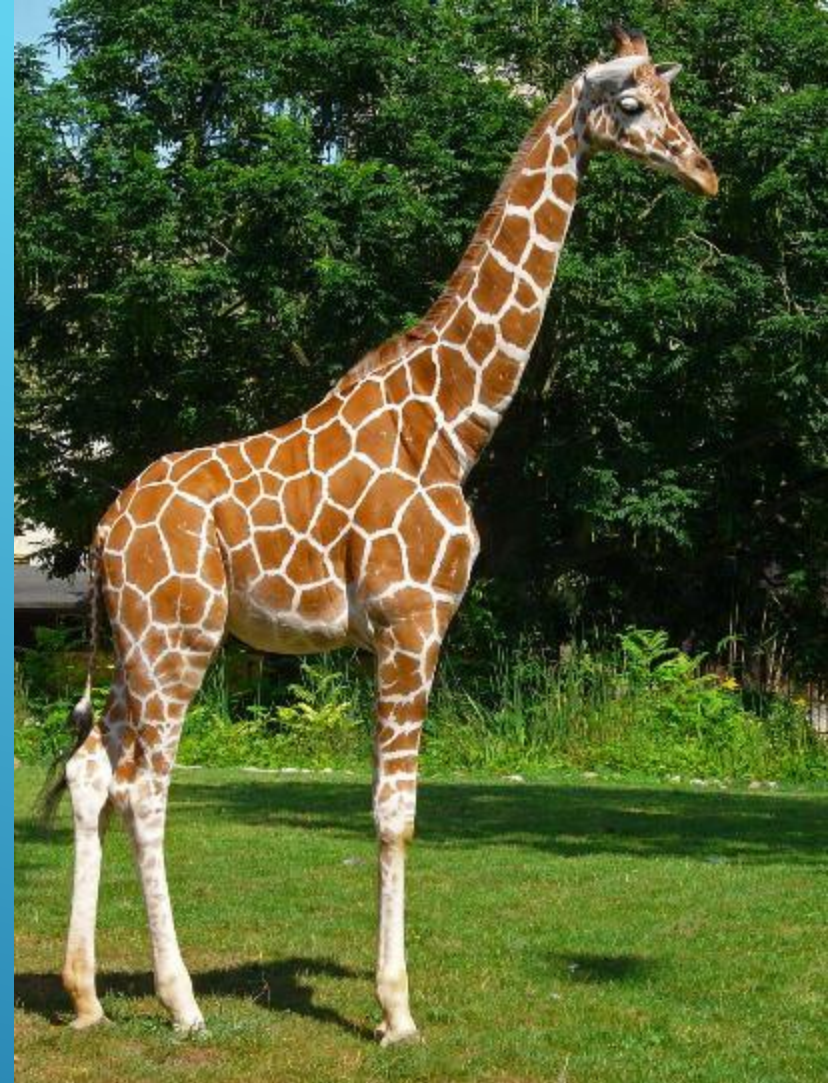

MY ABC

The image features the text 'MY ABC' in a stylized font. 'MY' is in white, 'A' is in red, 'B' is in yellow, and 'C' is in dark blue. The letters are 3D and appear to be made of wood or a similar material. The background is a solid blue color with several white diagonal lines running from the bottom left towards the top right.

Cc

Cow

Camel

Dog

Egg

Ee

Elephant

Flower

Ff

Fish

Glass

Gg

Giraffe

House

Hh

Horse