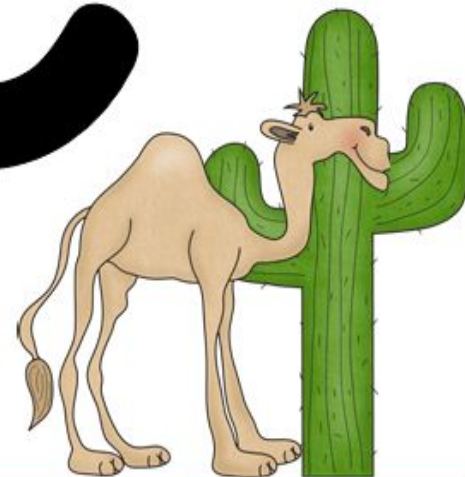

MY ABC

The image features the text 'MY ABC' in a stylized font. 'MY' is in white, 'A' is in red, 'B' is in yellow, and 'C' is in dark blue. The letters are 3D and appear to be made of wood or a similar material. The background is a solid blue color with several white diagonal lines running from the bottom left towards the top right.

Автор презентации: учитель английского
языка МБОУ «Гимназии №22» г. Майкопа

Масалова Мария Алексеевна

К учебнику Spotlight 2 (автор В.Эванс и др)

Ant

Apple

Bed

Ball

Cat

Cc

Cow

Camel

Dog

Egg

Ee

Elephant

Flower