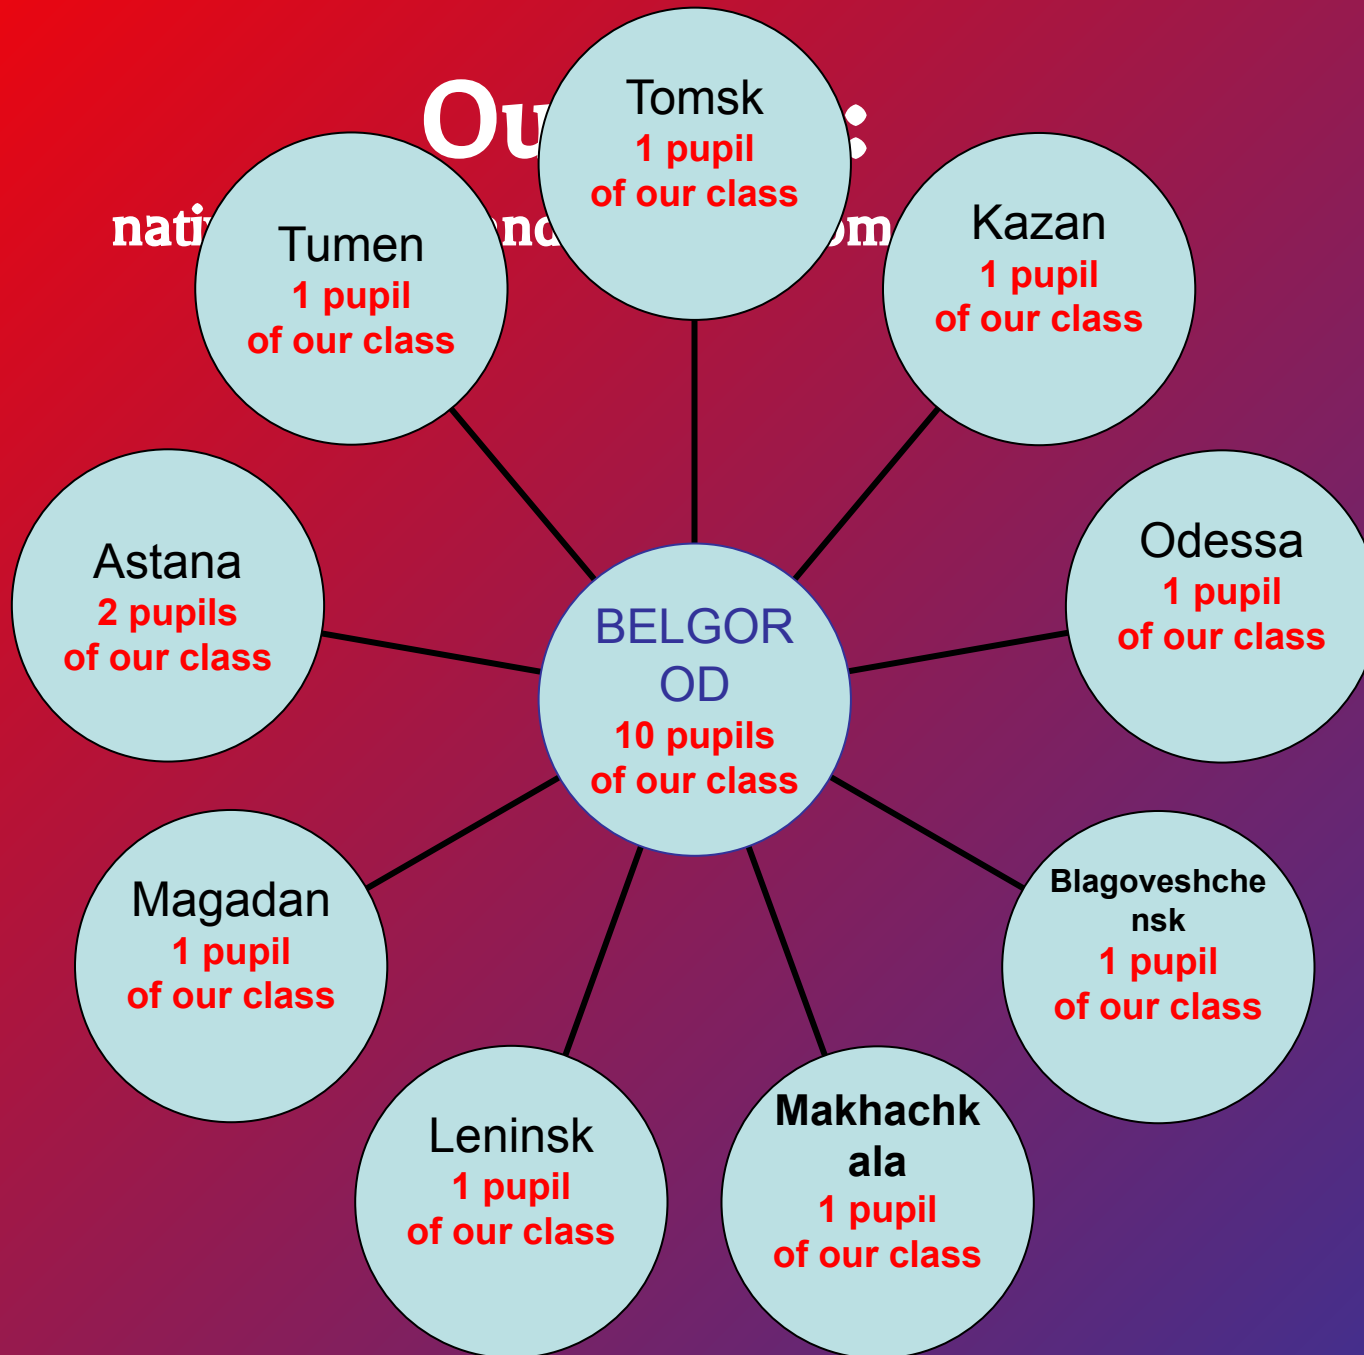

Our
national
hom