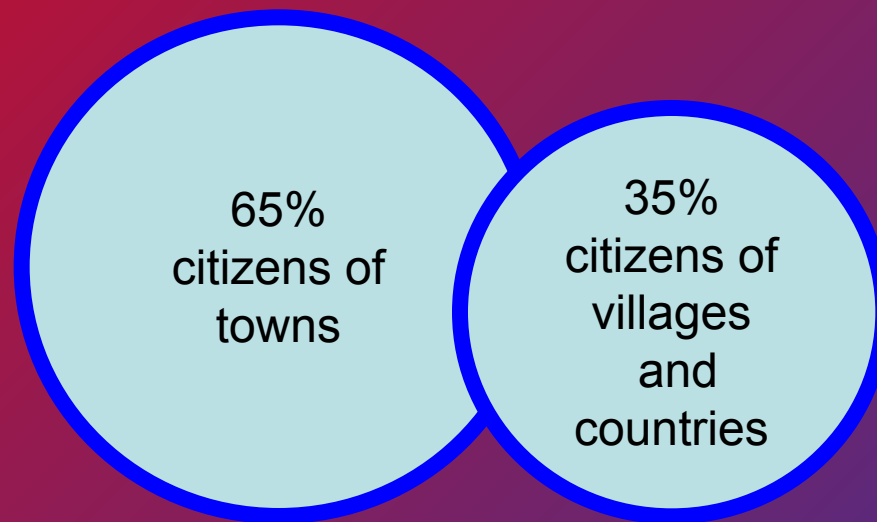

# MOSCOW

*Moscow is the  
capital of Russia*

*Population – 9 mln people*

*Total area – 900 sq km*

St. Petersburg

is the northern capital of Russia

is the northern capital of Russia

# Belgorod region

- *the Belgorod region was founded in 1954*
- *the population of our region is 1512400 people*
- *consists of 21 regions, 10 towns, 1592 countries.*