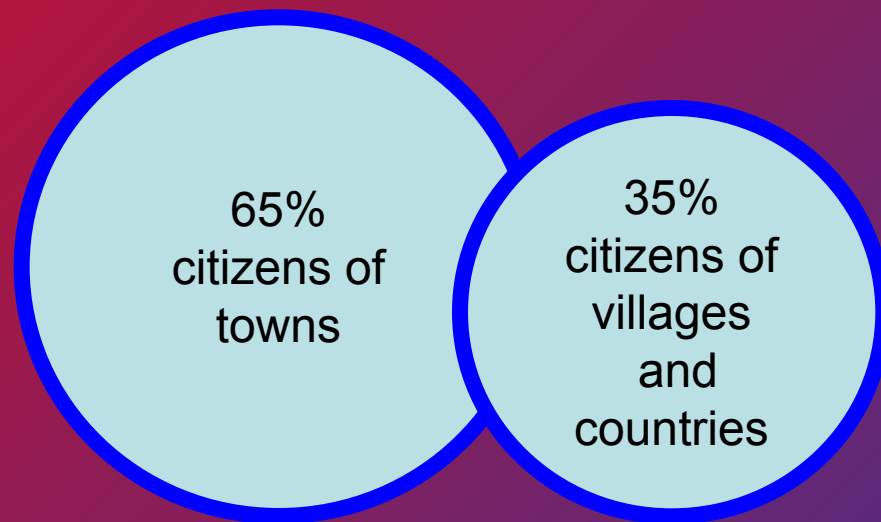

is the northern capital of Russia

is the northern capital of Russia

Belgorod region

- *the Belgorod region was founded in 1954*
- *the population of our region is 1512400 people*
- *consists of 21 regions, 10 towns, 1592 countries.*