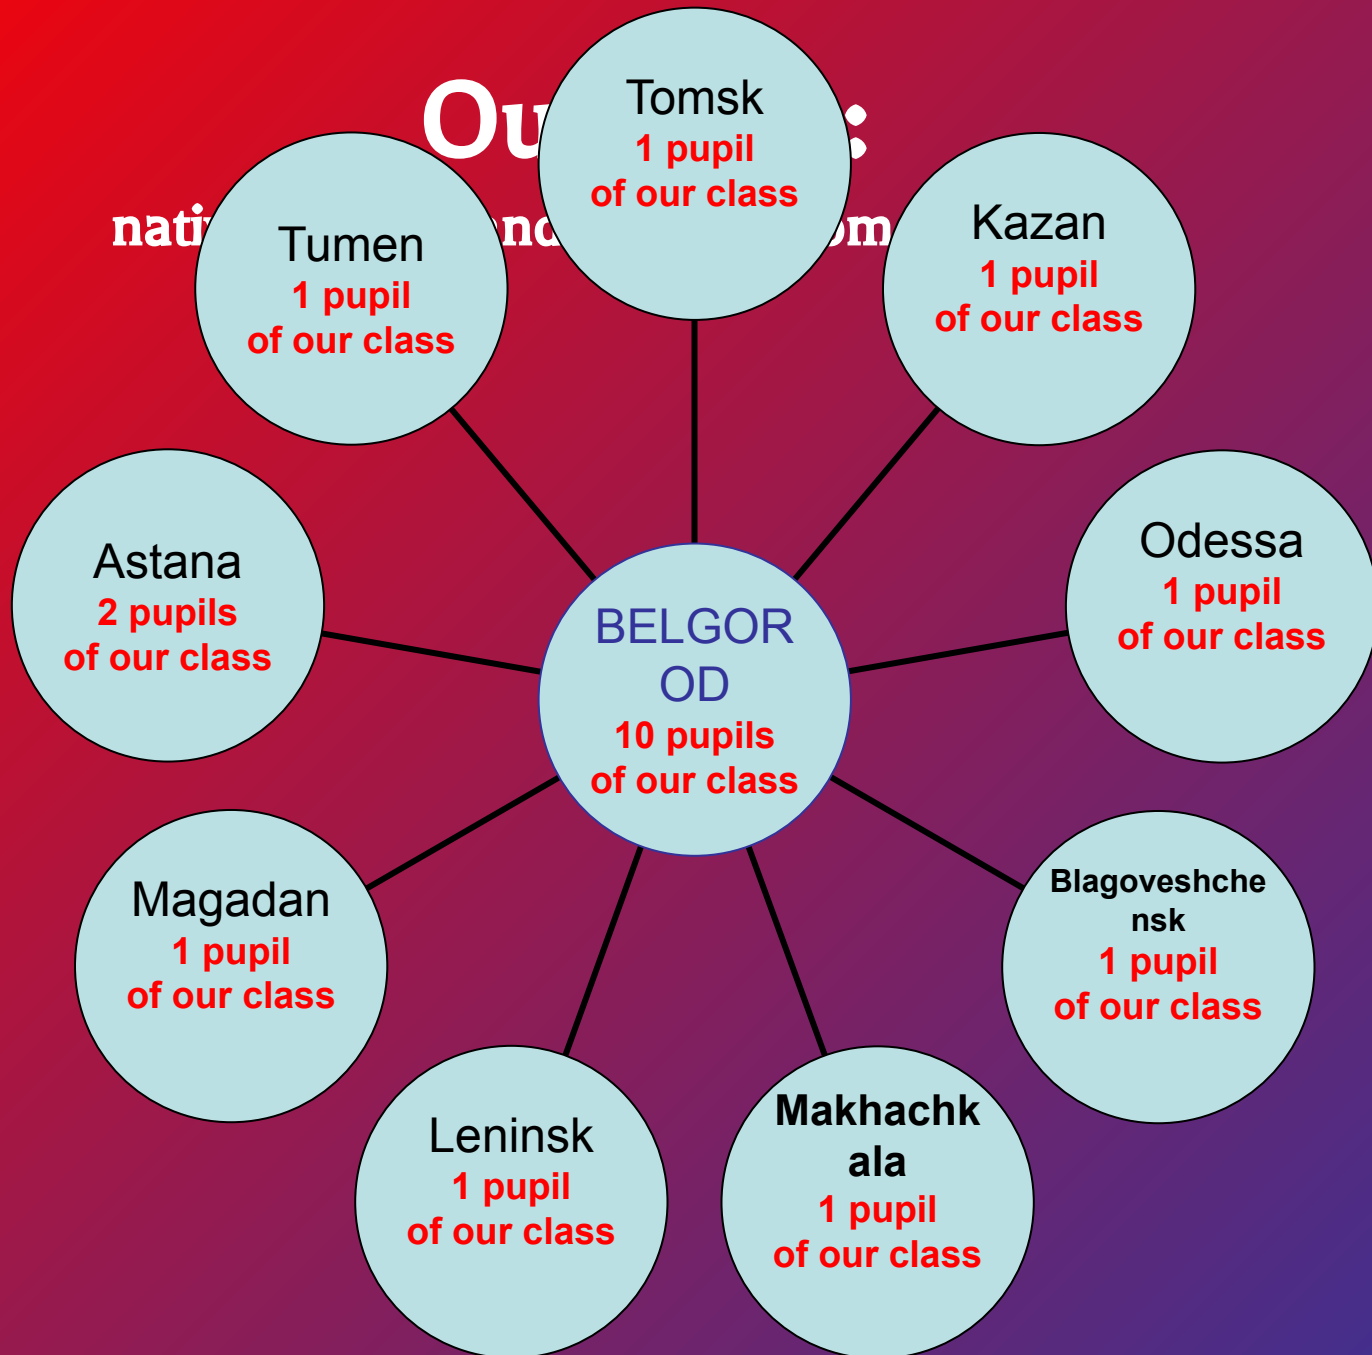

Our
national
and
om