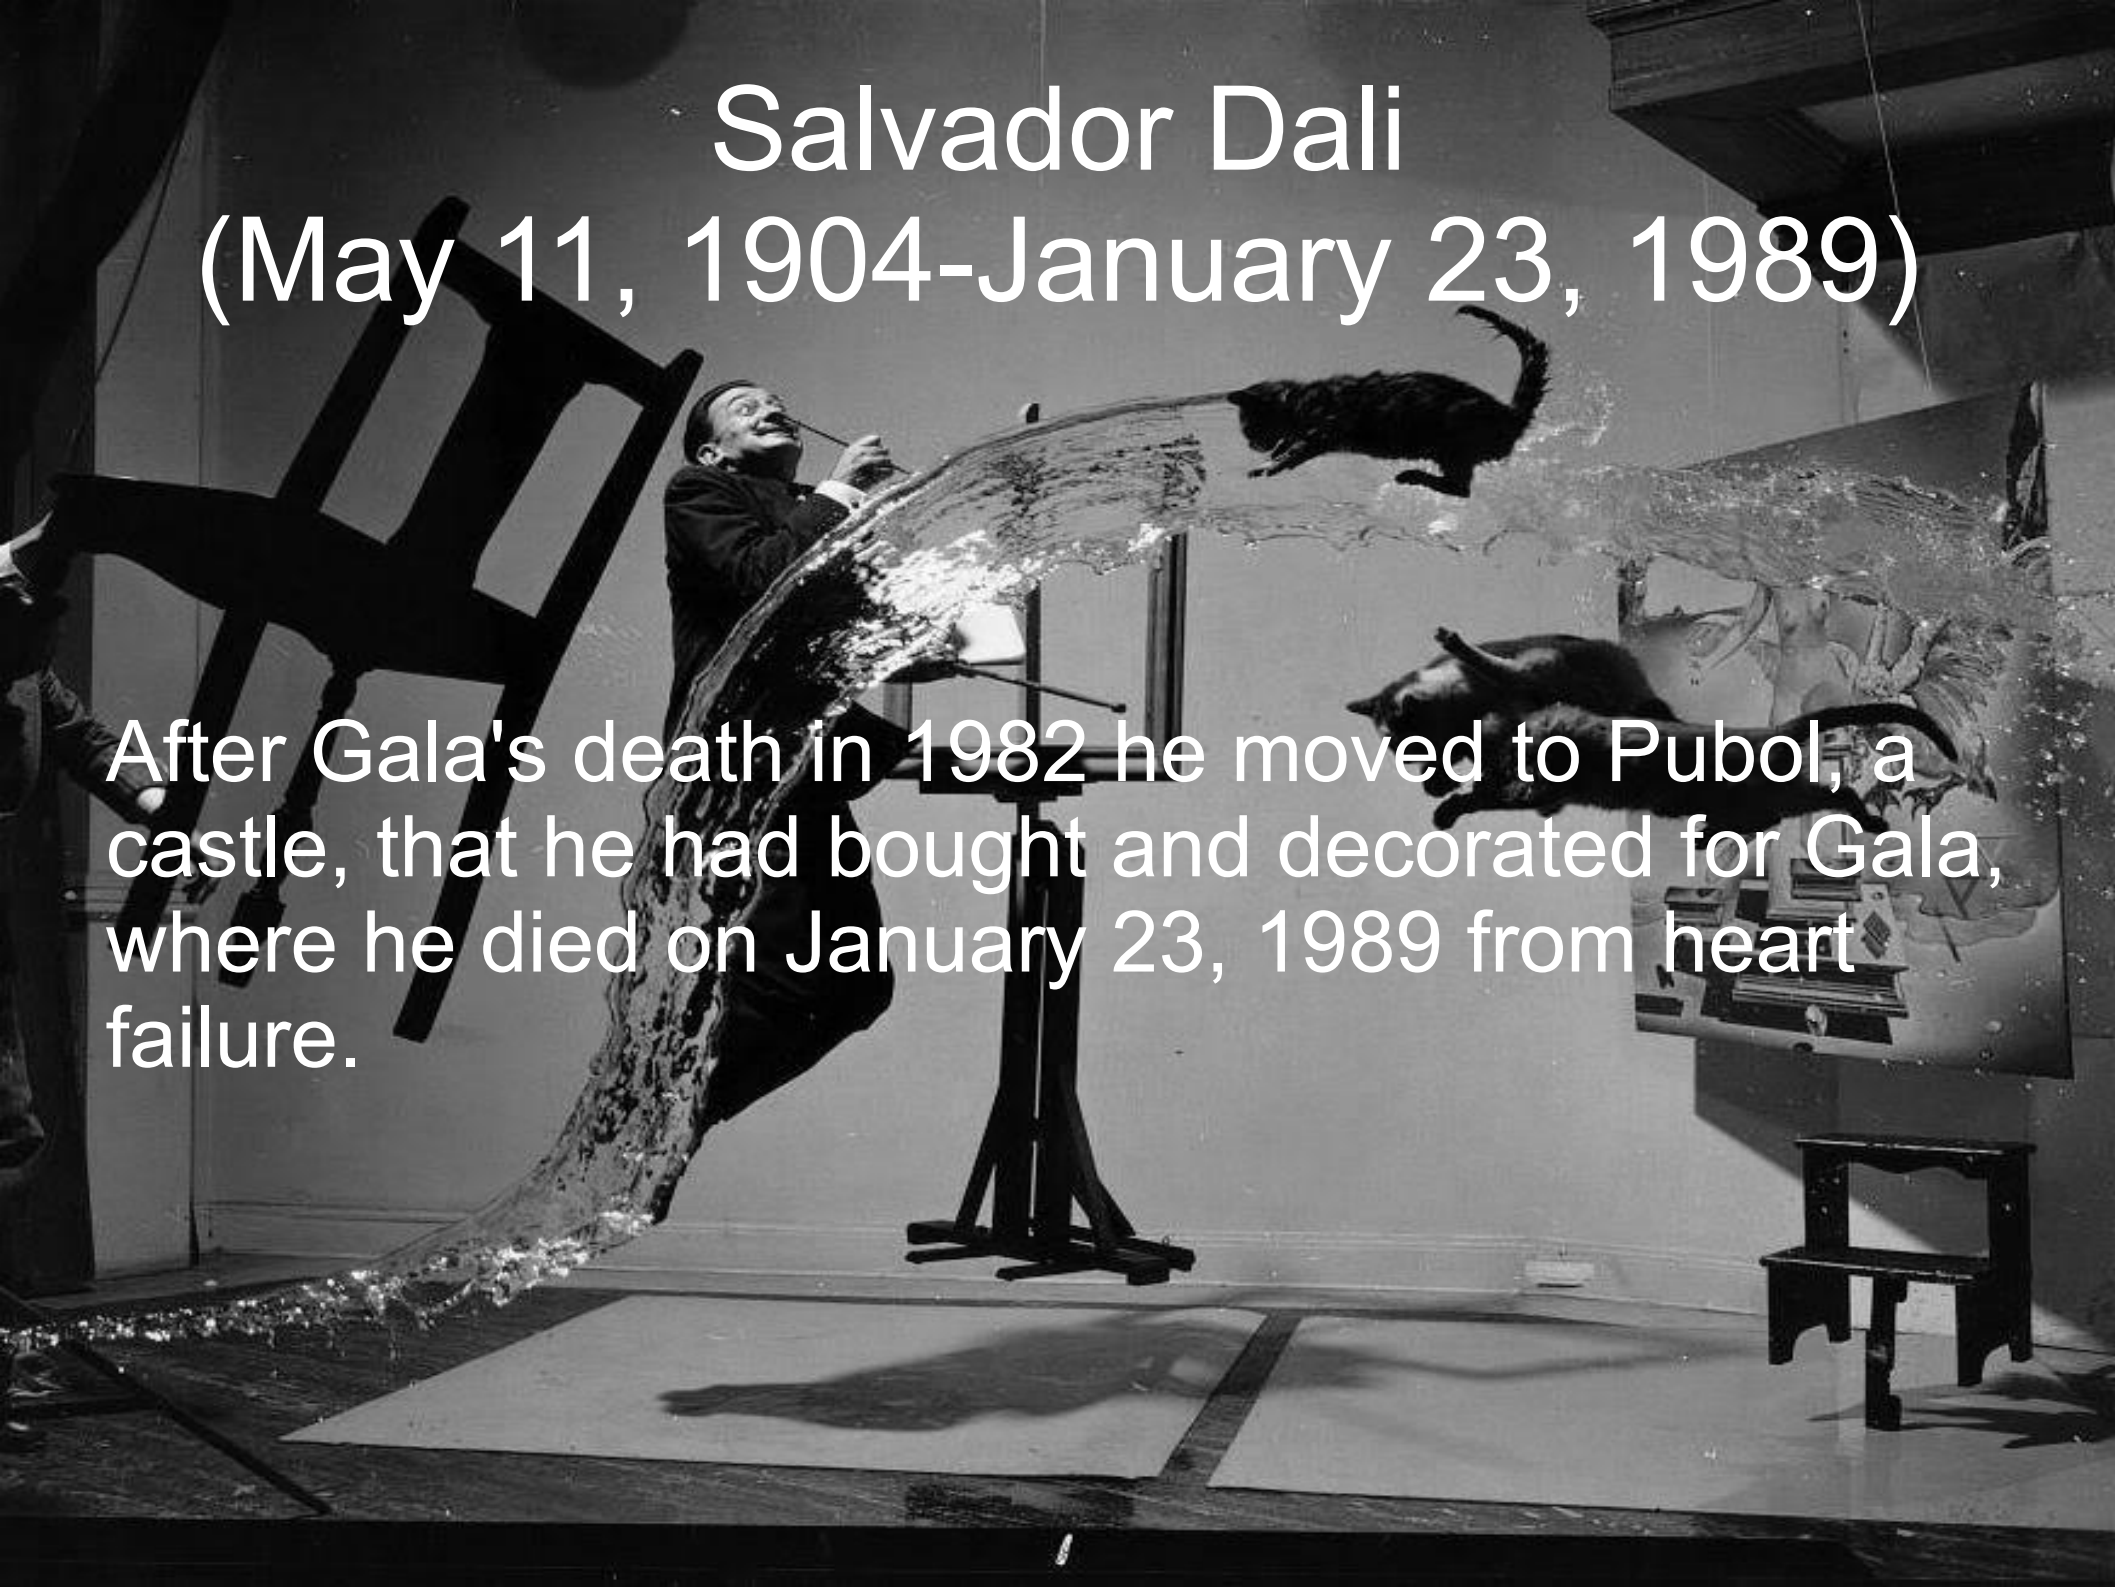

Salvador Dali (May 11, 1904-January 23, 1989)

After Gala's death in 1982 he moved to Pubol, a castle, that he had bought and decorated for Gala, where he died on January 23, 1989 from heart failure.