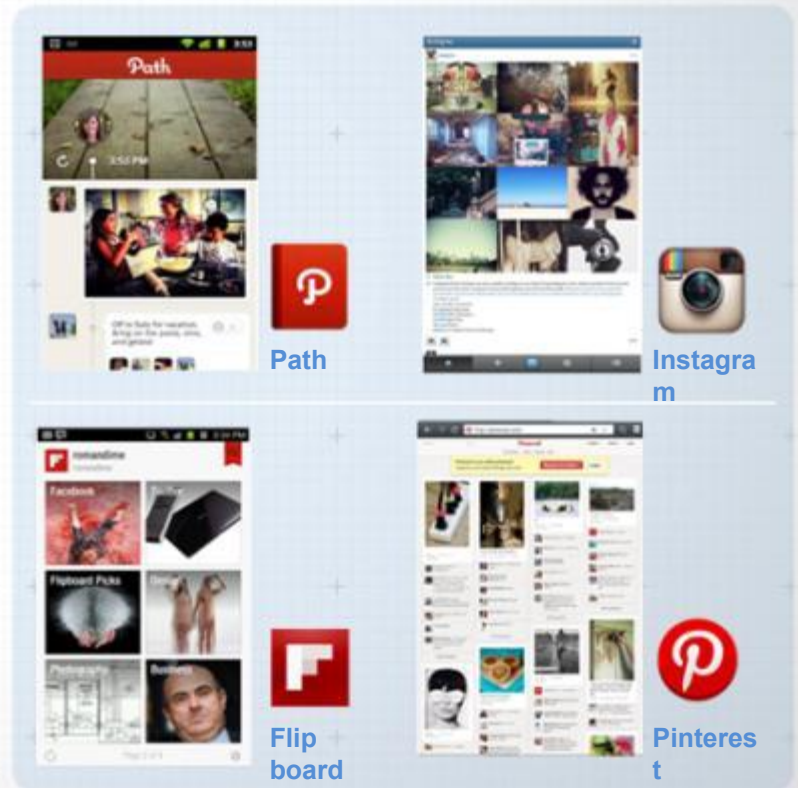

Why Samsung GALAXY Camera

Why Samsung GALAXY Camera

Photographic Paradigm Shift

Why Samsung GALAXY Camera

The Visual Communication Era

With Smartphone usage increase & Social Networking growth

Photo SNS Increase

Images are used as a communication tool

Why Samsung GALAXY Camera

New Possibility for Smart Camera

Great Performance

Strong Need for High Quality Pictures

Always Connected

New Market for SMART CAMERA
Combining Great Performance + Instant Sharing

Why Samsung GALAXY Camera

Breakthrough from the Paradigm Shift

Sophisticated but simple, GALAXY Camera is the smart camera of your dreams, connected to 3G and Wi-Fi so you can upload and share photos as soon as you snap them. Various cloud and group sharing apps make it even easier. Zoom and wide angle lenses, built-in visual modes and photo edit tools and effects, Full HD video recording and editing with sound allow you to create the best -- and best-looking -- content. All on a gorgeous, large screen with touch display, all the better to enjoy entertaining Hub contents or browse the web.