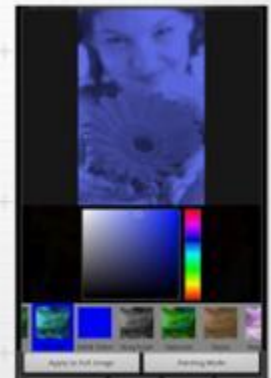

Create art photos fast and easily! Color the picture with your fingers or apply several effects.

Edit Easily & Enjoy Fully

See together right away on a big clear screen

12.1cm (4.8") HD Super Clear Touch Display