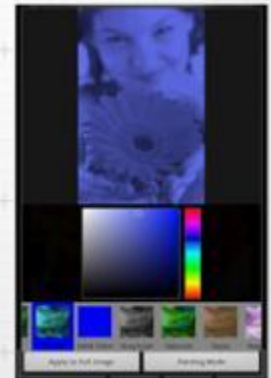

Create art photos fast and easily! Color the picture
with your fingers or apply several effects.

Edit Easily & Enjoy Fully

See together right away on a big clear screen

12.1cm (4.8") HD Super Clear Touch Display