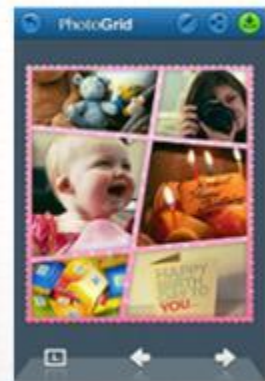

PicsArt
PicsArt

PicsArt is a free, Android-only, full-featured photo editor and art community.

Photo Grid HD
RoidApp

Make your photos collection into amazing collages. With PhotoGrid you can make your photos collection into amazing collages.

Photo Warp
TONUZABA
ENTERTAINMENT

This app will melt your face! Just take a picture then warp, bend and distort it to your heart's content.

Enjoy more with Various Free Photo Apps at

PhotoWonder
Baidu Int'l .Inc