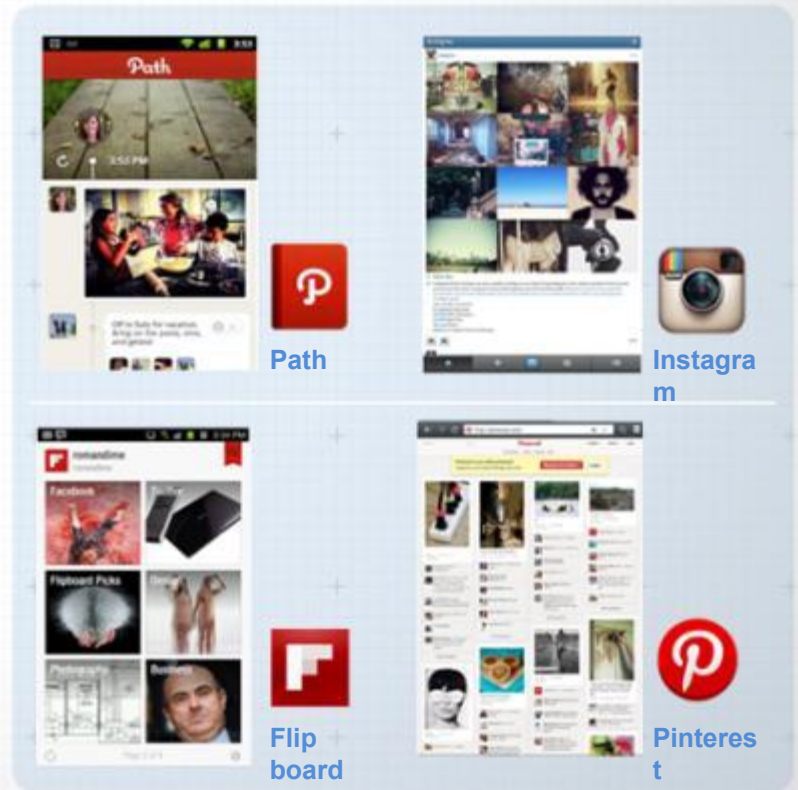

Smart Revolution
Always Connected

Shoot **Edit** **Save** **Share**

Why Samsung GALAXY Camera

The Visual Communication Era

With Smartphone usage increase & Social Networking growth

Photo SNS Increase

Images are used as a communication tool

Why Samsung GALAXY Camera

Breakthrough from the Paradigm Shift

Sophisticated but simple, GALAXY Camera is the smart camera of your dreams, connected to 3G and Wi-Fi so you can upload and share photos as soon as you snap them. Various cloud and group sharing apps make it even easier. Zoom and wide angle lenses, built-in visual modes and photo edit tools and effects, Full HD video recording and editing with sound allow you to create the best -- and best-looking -- content. All on a gorgeous, large screen with touch display, all the better to enjoy entertaining Hub contents or browse the web.