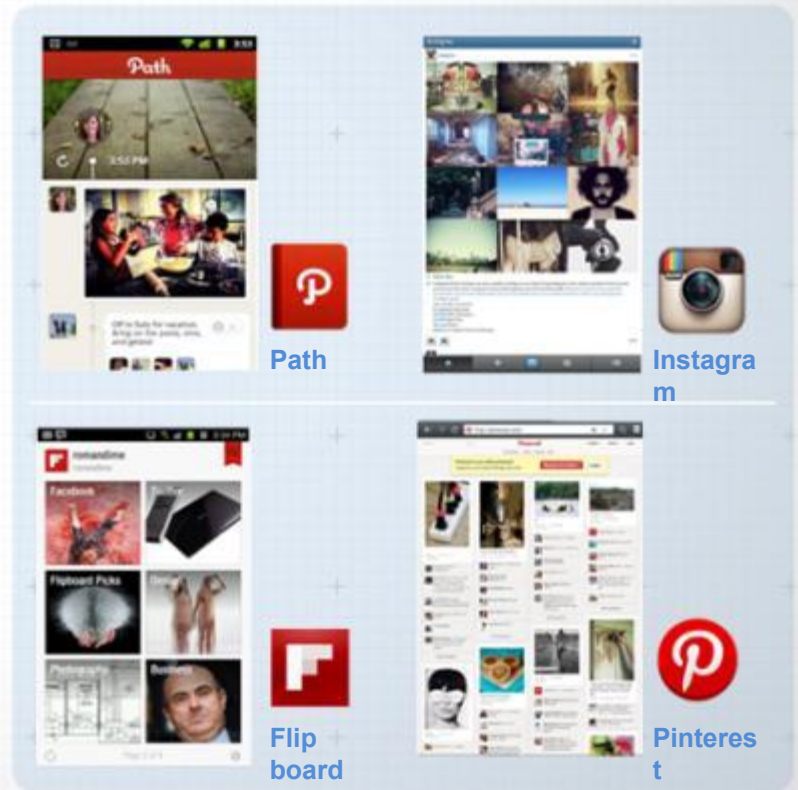

Why Samsung GALAXY Camera

Why Samsung GALAXY Camera

Photographic Paradigm Shift

Why Samsung GALAXY Camera

The Visual Communication Era

With Smartphone usage increase & Social Networking growth

Photo SNS Increase

Images are used as a communication tool

Why Samsung GALAXY Camera

New Possibility for Smart Camera

Great Performance

Strong Need for High Quality Pictures

Always Connected

New Market for SMART CAMERA
Combining Great Performance + Instant Sharing

Why Samsung GALAXY Camera

Breakthrough from the Paradigm Shift

Sophisticated but simple, GALAXY Camera is the smart camera of your dreams, connected to 3G and Wi-Fi so you can upload and share photos as soon as you snap them. Various cloud and group sharing apps make it even easier. Zoom and wide angle lenses, built-in visual modes and photo edit tools and effects, Full HD video recording and editing with sound allow you to create the best -- and best-looking -- content. All on a gorgeous, large screen with touch display, all the better to enjoy entertaining Hub contents or browse the web.