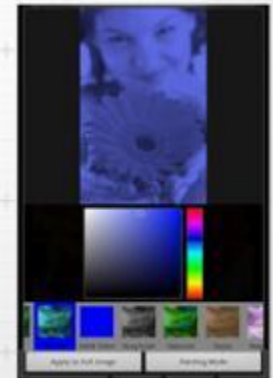

Create art photos fast and easily! Color the picture with your fingers or apply several effects.

Edit Easily & Enjoy Fully

See together right away on a big clear screen

12.1cm (4.8") HD Super Clear Touch Display