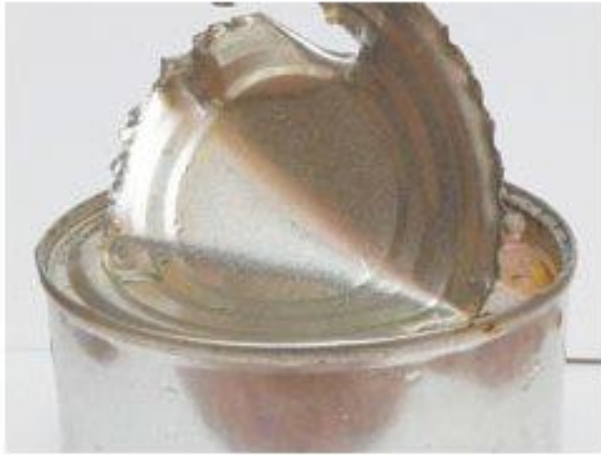

How long can litter stay in the ground?

Cans can stay in the ground for

200 years