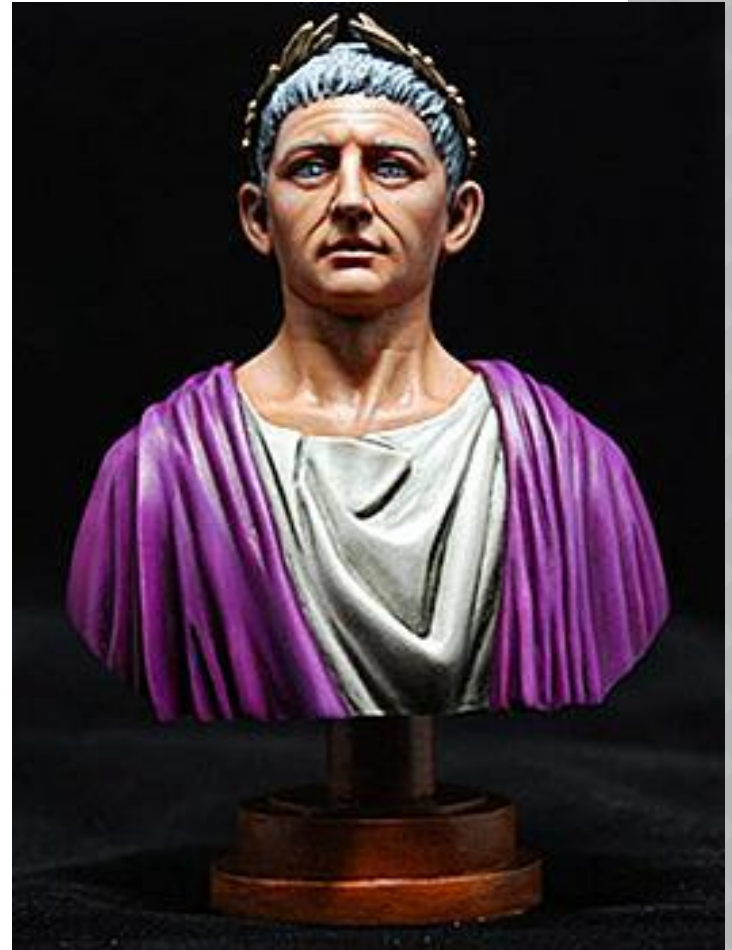

ST. VALENTINE'S DAY

14 February

- ◉ St. Valentine's Day is the day for exchanging love messages, chocolates, roses and promises.

- Valentine's Day started in the time of the Roman Empire.

LUPERCALIA

- ◉ The following day, February 15th, began the Festival of Lupercalia.
- ◉ The boys wrote the names of Roman girls on slips of paper and put them in the jar.

- ◉ Each young man would take a girl's name from the jar and they would be partners till the end of the festival.

- ◉ The Roman Emperor Claudius believed that single men were better soldiers.
- ◉ Claudius cancelled all marriages and engagements in Rome.

- ◉ Saint Valentine was a priest who married young couples secretly.

- ◉ Valentine was put to death on the 14th day of February.
- ◉ Pastors changed the Festival of Lupercalia into St. Valentine's Day.