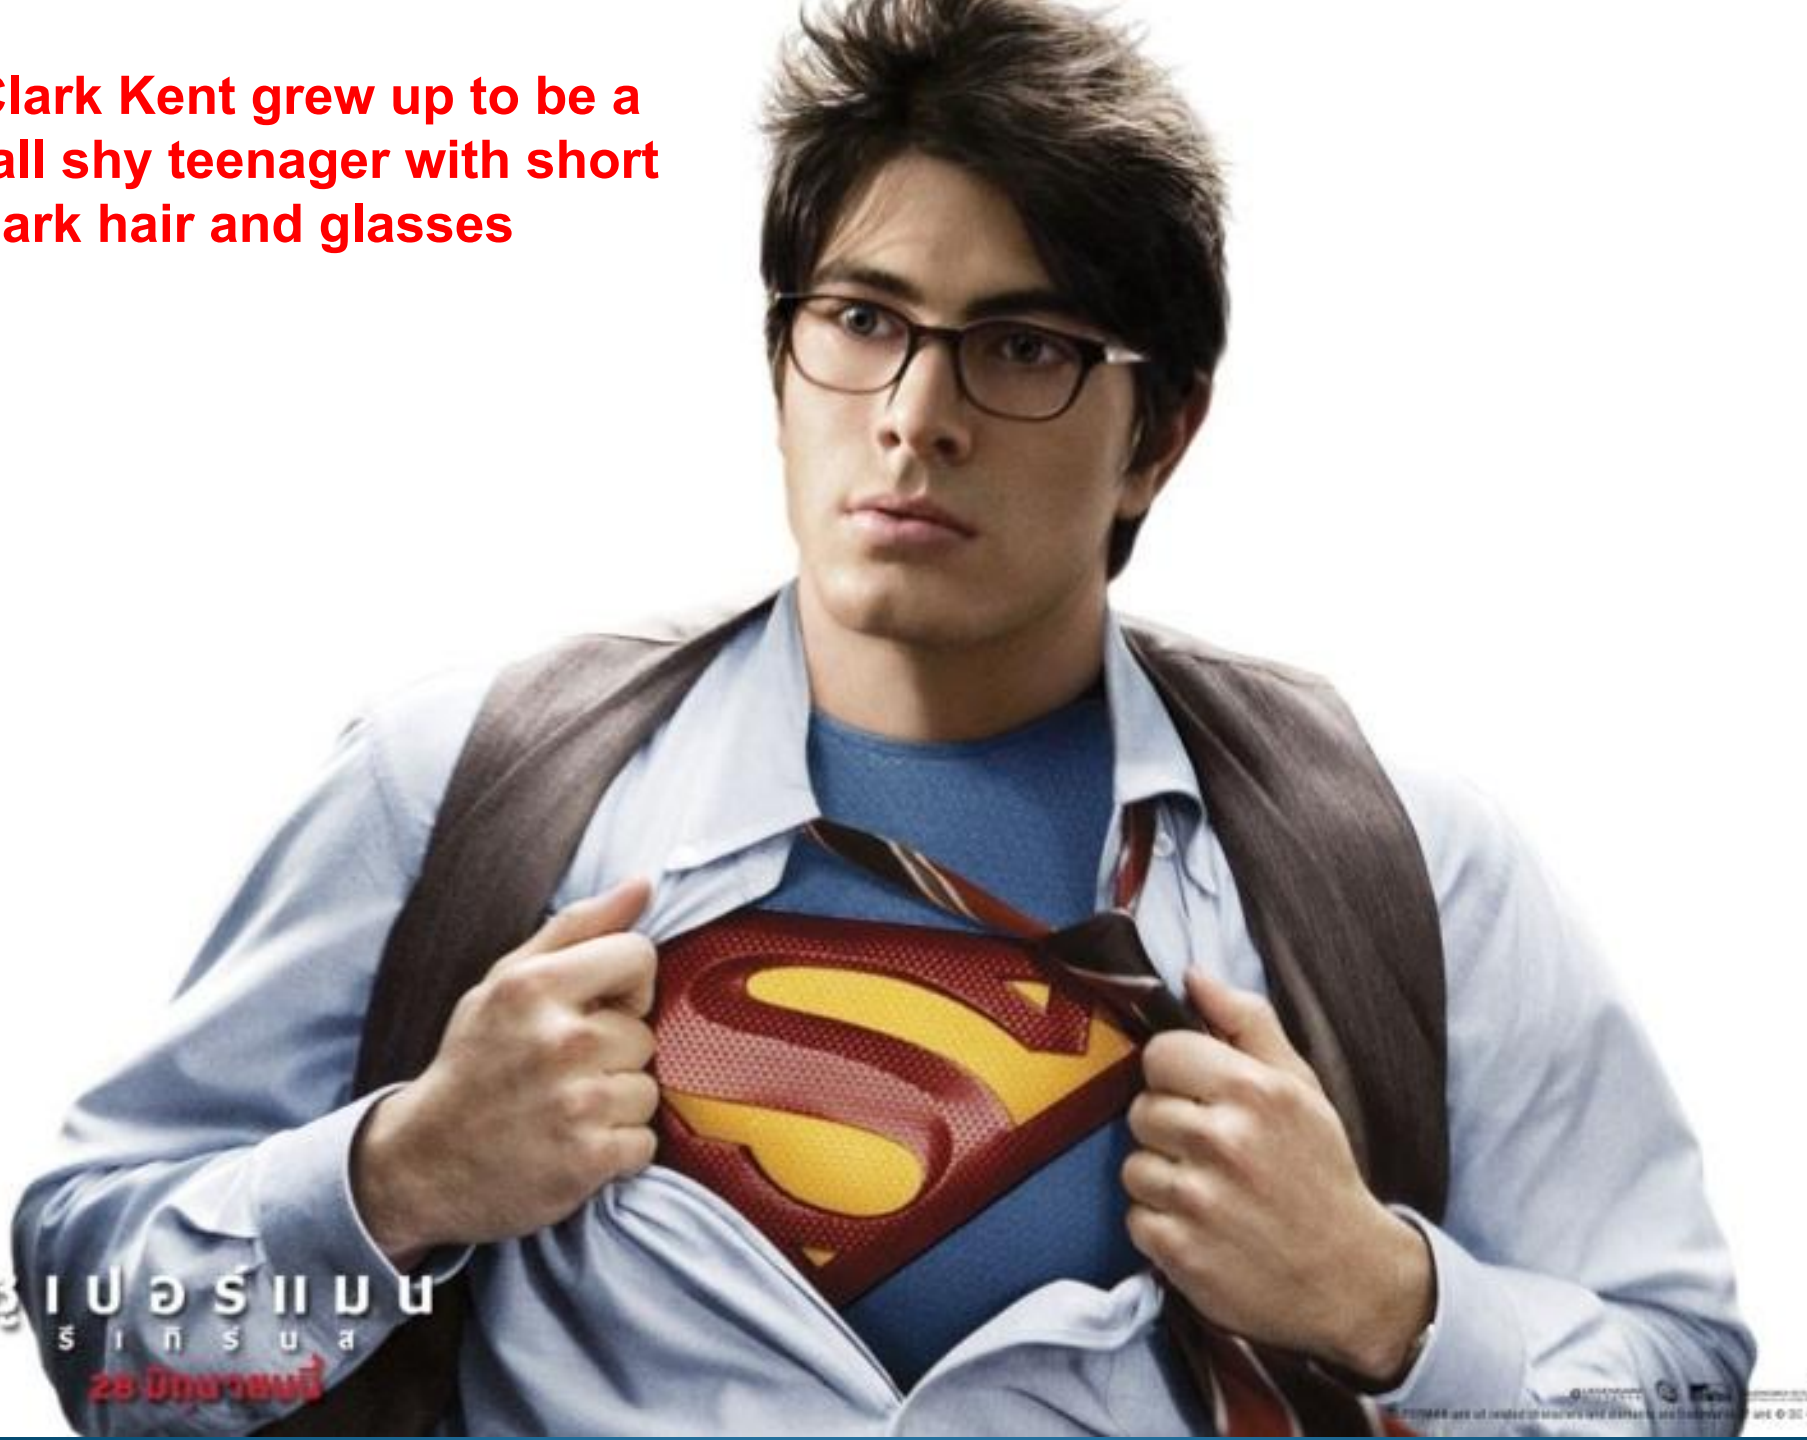

Superman

SUPERMAN

1938 - 2008

© JOHN J. GORDAN

Clark Kent grew up to be a tall shy teenager with short dark hair and glasses

แมนออฟสตีล
ฮีโร่ที่ซ่อนอยู่
28 มิถุนายน

METROPOLIS

Clark isn't an ordinary person

Dressed in blue uniform and red cape

Superman can fly very fast

Superman can shoot lasers from his eyes and see through walls

***Superman
has
superhuman
strength***

SUPERMAN