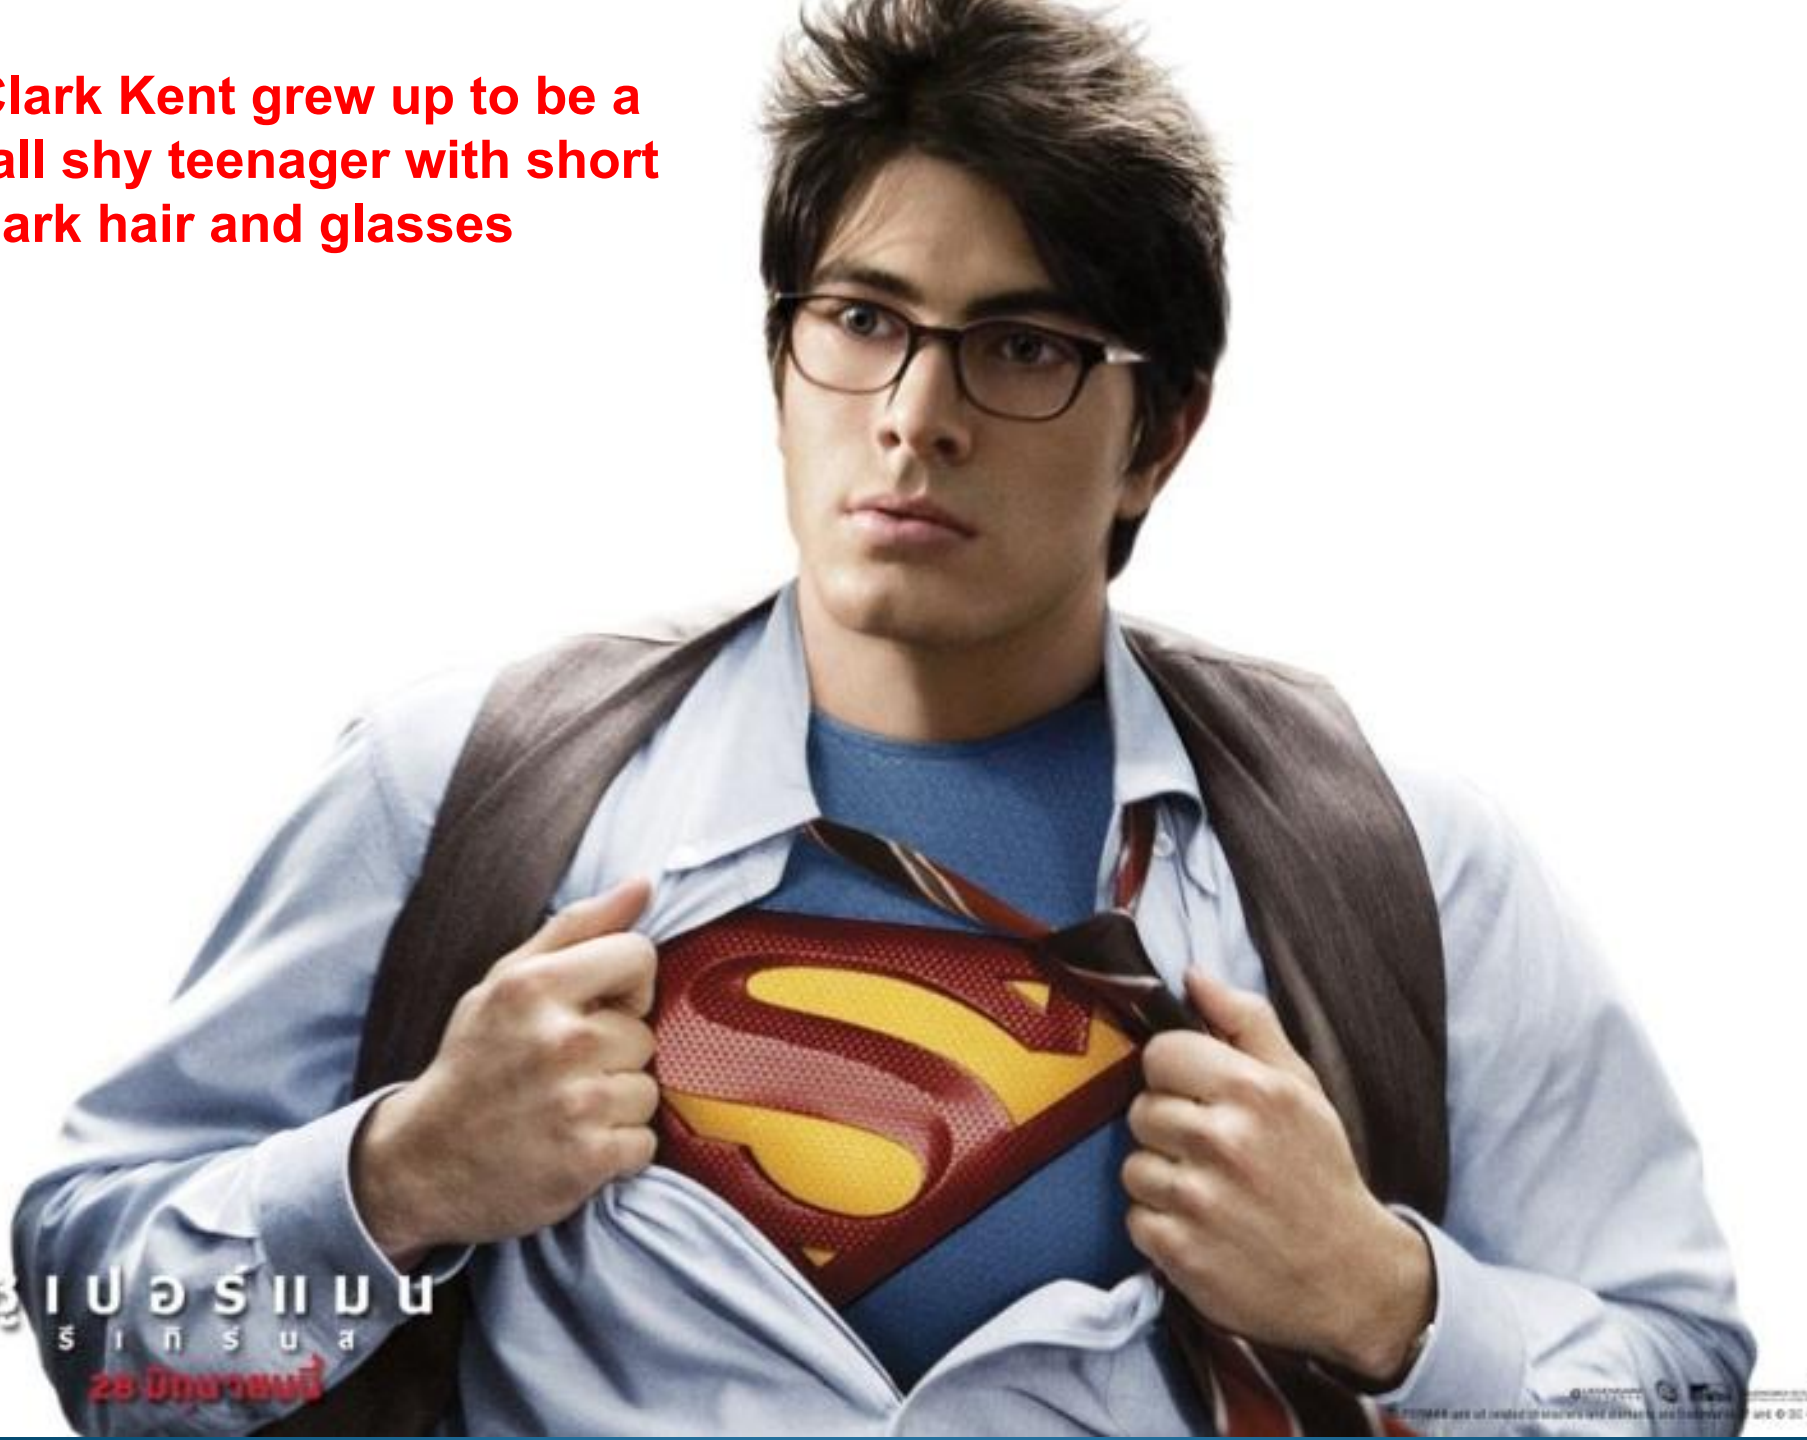

Superman

SUPERMAN

1938 - 2008

© JOHN J. GORDAN

Clark Kent grew up to be a tall shy teenager with short dark hair and glasses

แมนออฟสตีล
ฮีโร่ที่สร้าง
28 มิถุนายน

METROPOLIS

Clark isn't an ordinary person

Dressed in blue uniform and red cape

Superman can fly very fast

Superman can shoot lasers from his eyes and see through walls

***Superman
has
superhuman
strength***

SUPERMAN