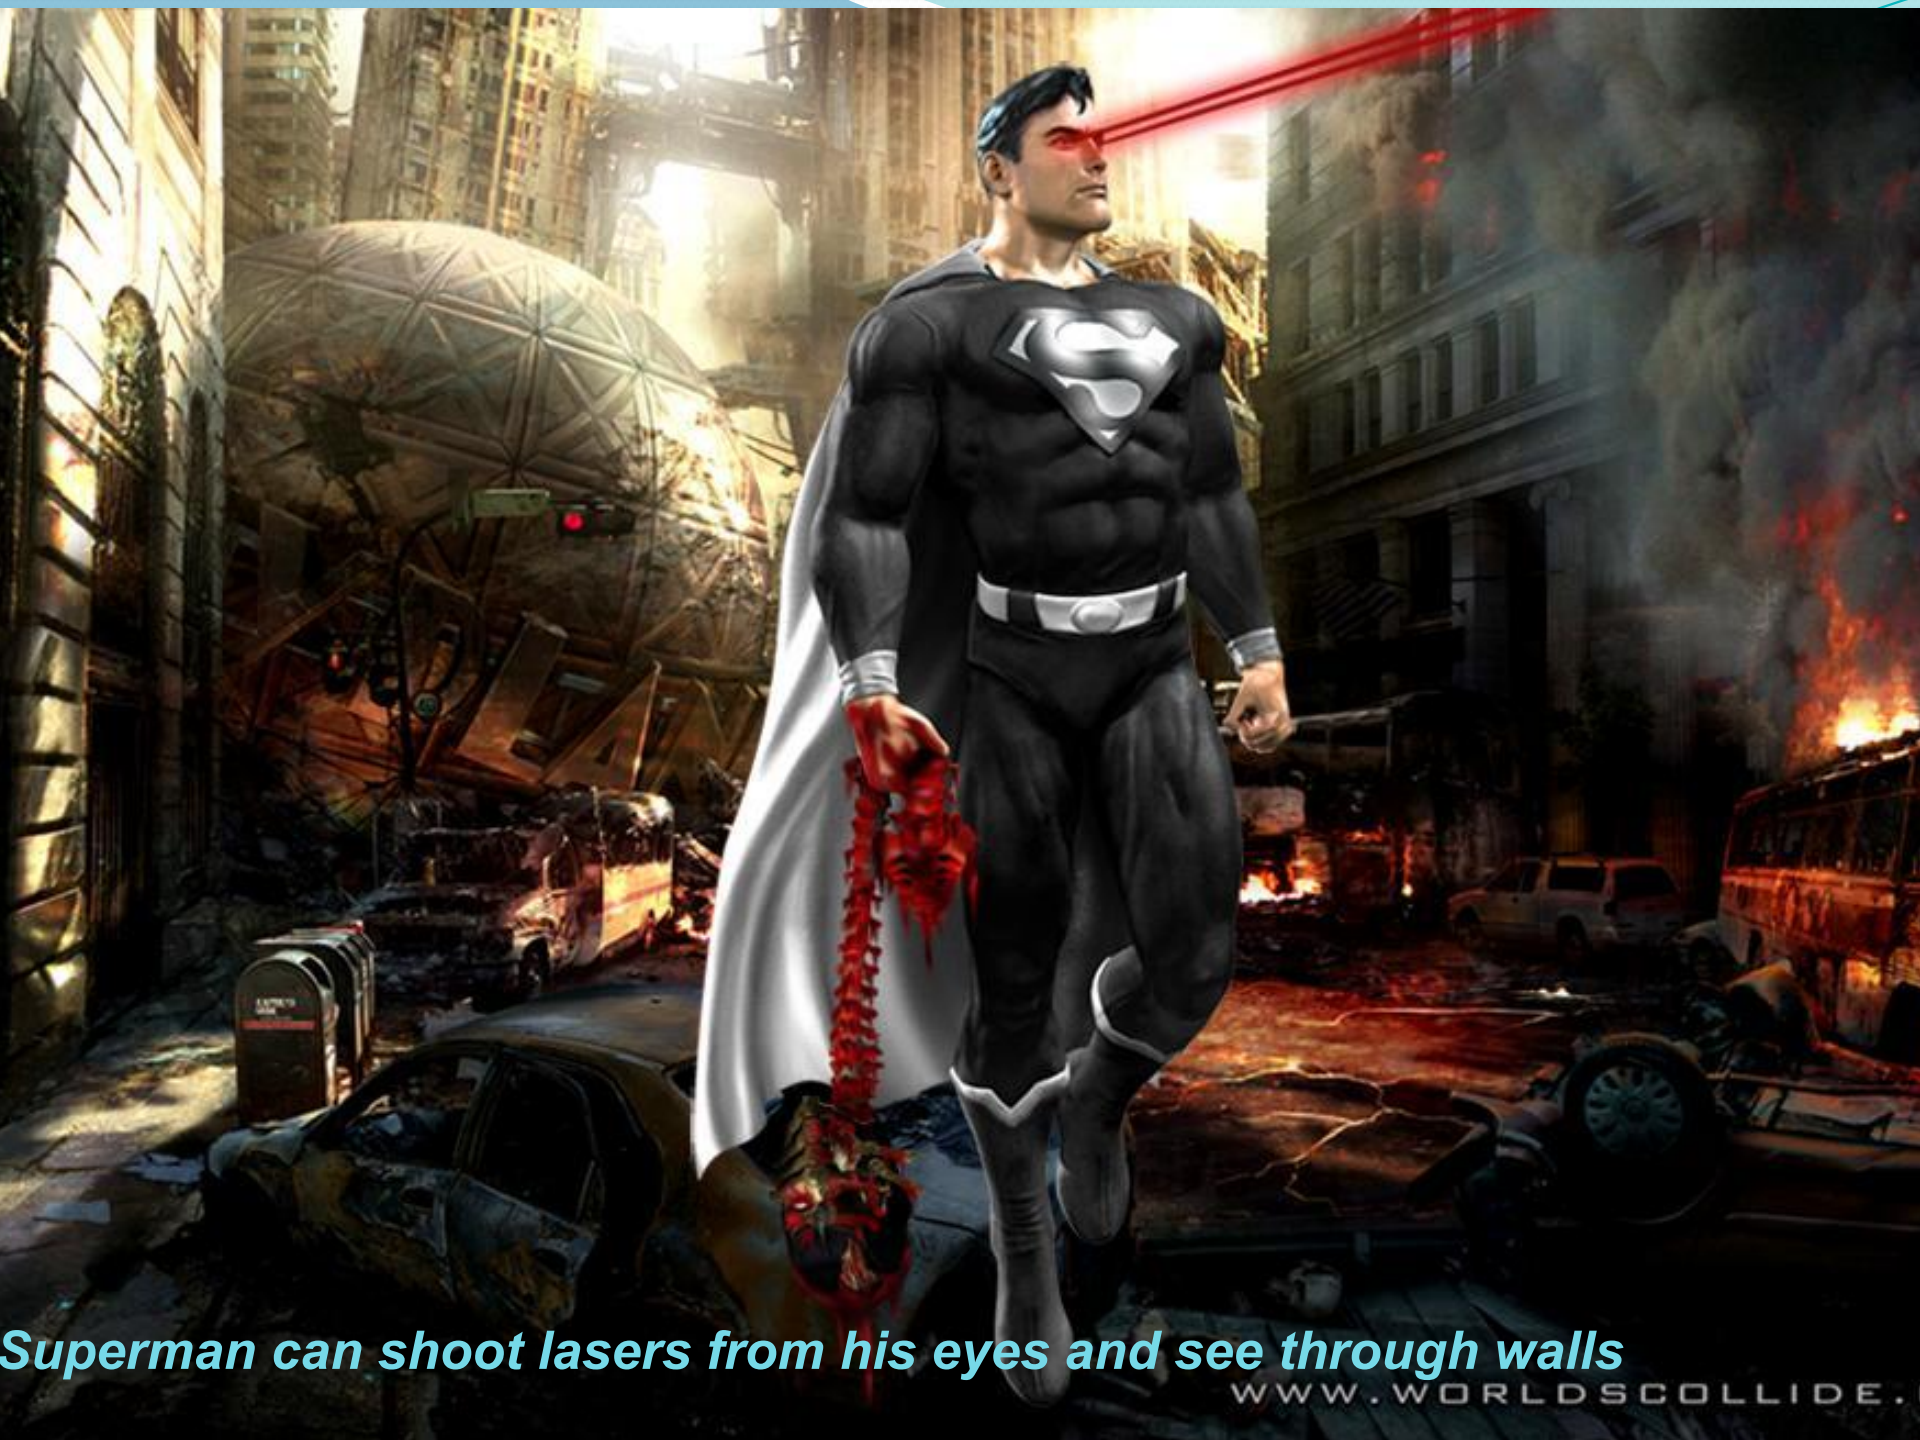

Superman

SUPERMAN

1938 - 2008

© JOHN J. GORDAN

Clark Kent grew up to be a tall shy teenager with short dark hair and glasses

แมนออฟสตีล
ฮีโร่ที่ซ่อนอยู่
28 มิถุนายน

METROPOLIS

Clark isn't an ordinary person

Dressed in blue uniform and red cape

Superman can fly very fast

Superman can shoot lasers from his eyes and see through walls

***Superman
has
superhuman
strength***

SUPERMAN