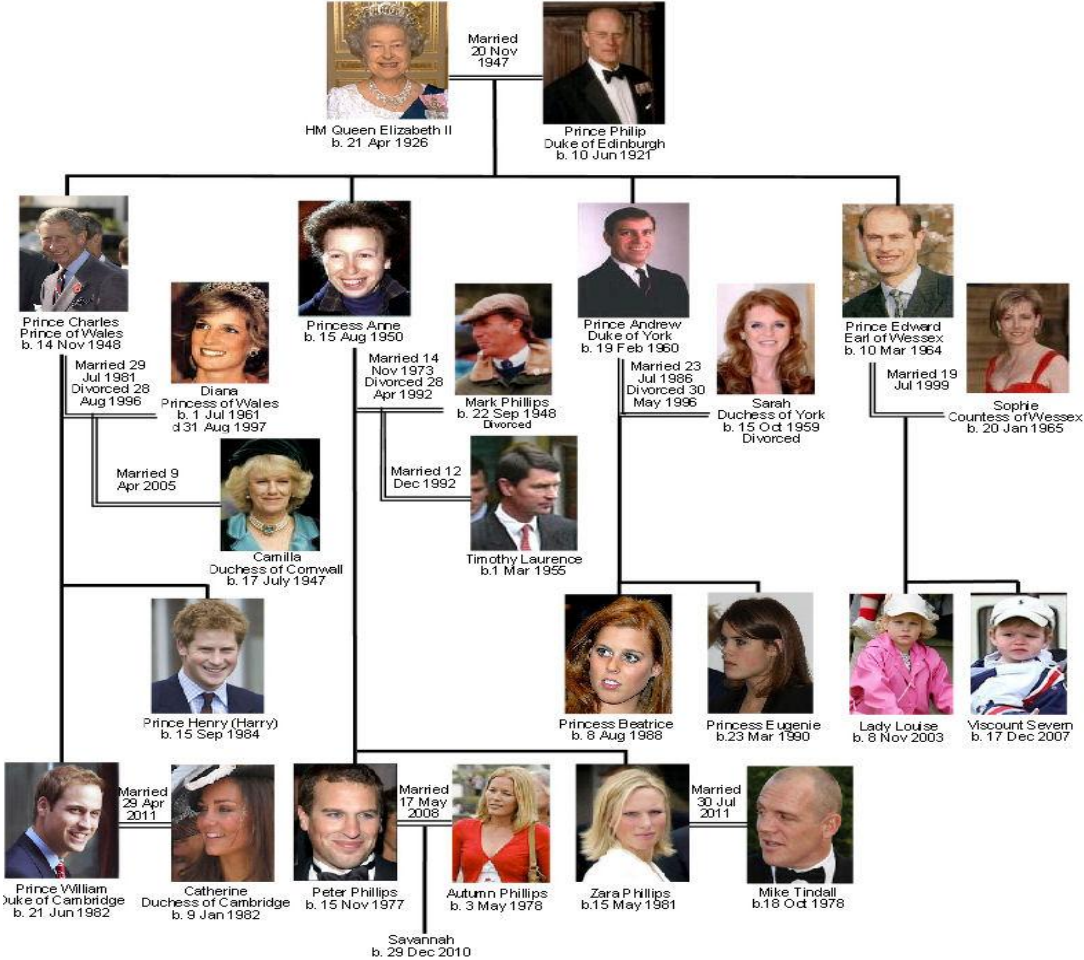

The Royal Family of Great Britain

Презентация

«THE ROYAL FAMILY OF GREAT BRITAIN»

**автор Симбиркина Ирина Николаевна
МОУ СОШ №4 г.Дмитрова Московской
области**

учитель английского языка

At present the British royal family is headed by Queen Elisabeth.

The Queen's husband, Duke of Edinburgh takes a great deal of interest in industry, in the achievements of young people.

**Elisabeth the II often goes out on public engagements.
She opens new hospitals, bridges and factories.**

The Queen's heir is Charles, Prince of Wales

Prince Charles married Lady Diana.

**He has two children,
Prince William and Prince Harry**

Prince William married Lady Kate Middleton in 2011

After the death of Princess Diana Prince Charles married Camilla Parker

The Queen's other sons are Prince Andrew and Prince Edward

**The only daughter of Queen Elisabeth
is Princess Anne**

The Royal Family of Queen Elisabeth

ИСПОЛЬЗУЕМЫЕ МАТЕРИАЛЫ

- <http://www15.rian.ru/review/20071218/93014582.html>
<http://www.liveinternet.ru/users/3393222/post165695349/>
<http://britanets.com/frontpage/art/show/2097.html> <http://vesti.kz/internet/19299/>
<http://www.britroyals.com/royalfamily.htm>
<http://www.alleng.ru/engl-top/095.htm>