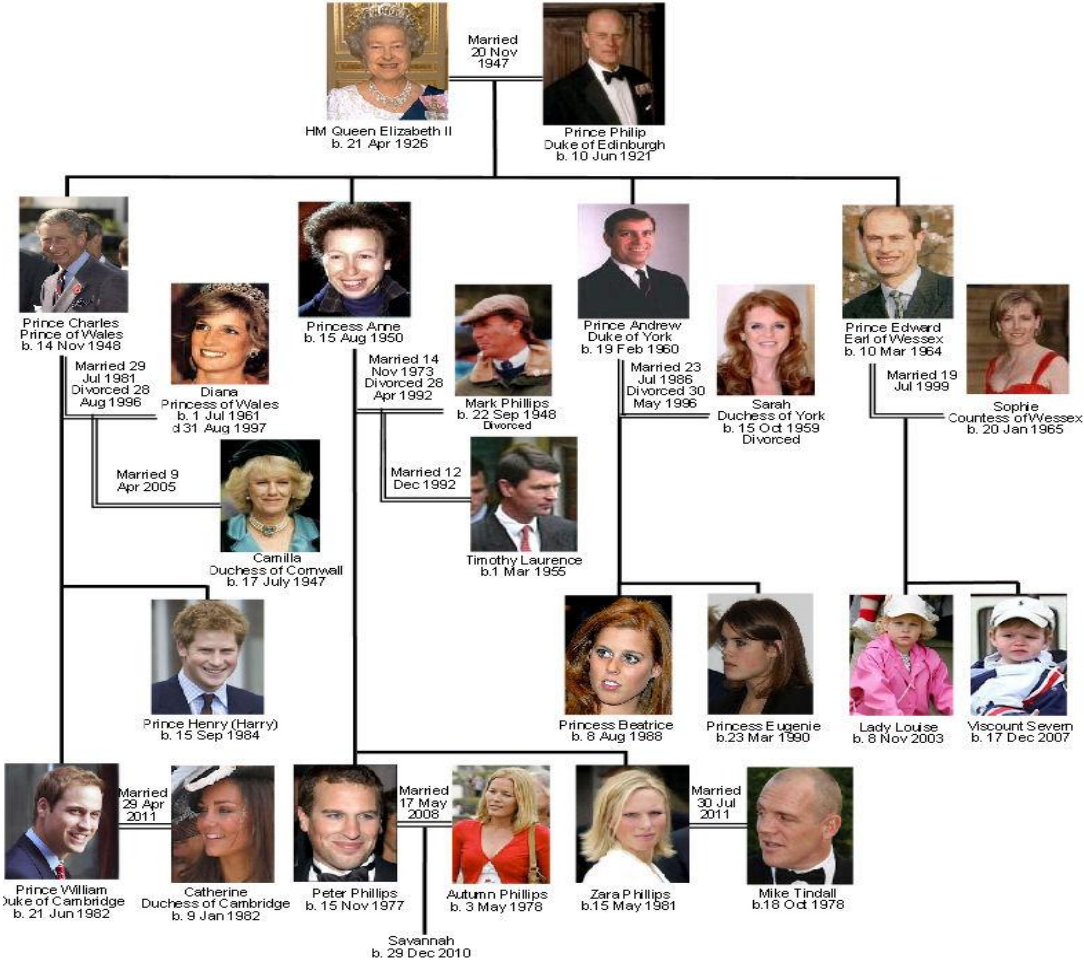

The Royal Family of Great Britain

Презентация

«THE ROYAL FAMILY OF GREAT BRITAIN»

**автор Симбиркина Ирина Николаевна
МОУ СОШ №4 г.Дмитрова Московской
области**

учитель английского языка

At present the British royal family is headed by Queen Elisabeth.

The Queen's husband, Duke of Edinburgh takes a great deal of interest in industry, in the achievements of young people.

**Elisabeth the II often goes out on public engagements.
She opens new hospitals, bridges and factories.**

The Queen's heir is Charles, Prince of Wales

Prince Charles married Lady Diana.

**He has two children,
Prince William and Prince Harry**

Prince William married Lady Kate Middleton in 2011

After the death of Princess Diana Prince Charles married Camilla Parker

The Queen's other sons are Prince Andrew and Prince Edward

**The only daughter of Queen Elisabeth
is Princess Anne**

The Royal Family of Queen Elisabeth

ИСПОЛЬЗУЕМЫЕ МАТЕРИАЛЫ

- <http://www15.rian.ru/review/20071218/93014582.html>
<http://www.liveinternet.ru/users/3393222/post165695349/>
<http://britanets.com/frontpage/art/show/2097.html> <http://vesti.kz/internet/19299/>
<http://www.britroyals.com/royalfamily.htm>
<http://www.alleng.ru/engl-top/095.htm>