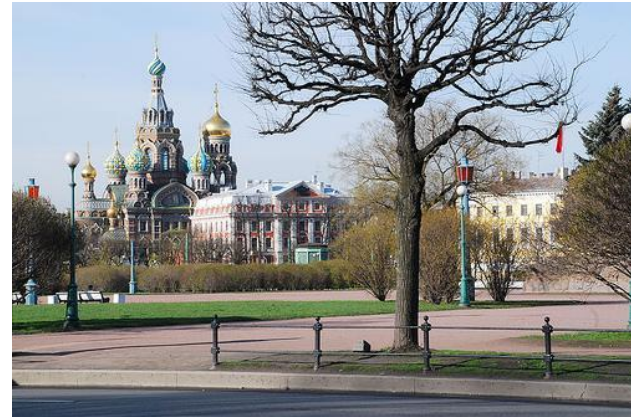

The Field of Mars

The Field of Mars

Tsarina's meadow

(the Rossi's pavilion in
the Mihailovsky
garden)

The Field of Mars

Monument to Suvorov

Obelisk “To
Roumiantsev’s
victories

Russian Hills 1895

Американские горы на Марсовом поле. Фото 1895 г.

Monument to Suvorov

The Field of Mars

Former barracks of the
Pavlovsky regiment

The Field of Mars and the neighbourhood

Common graves and the eternal flame