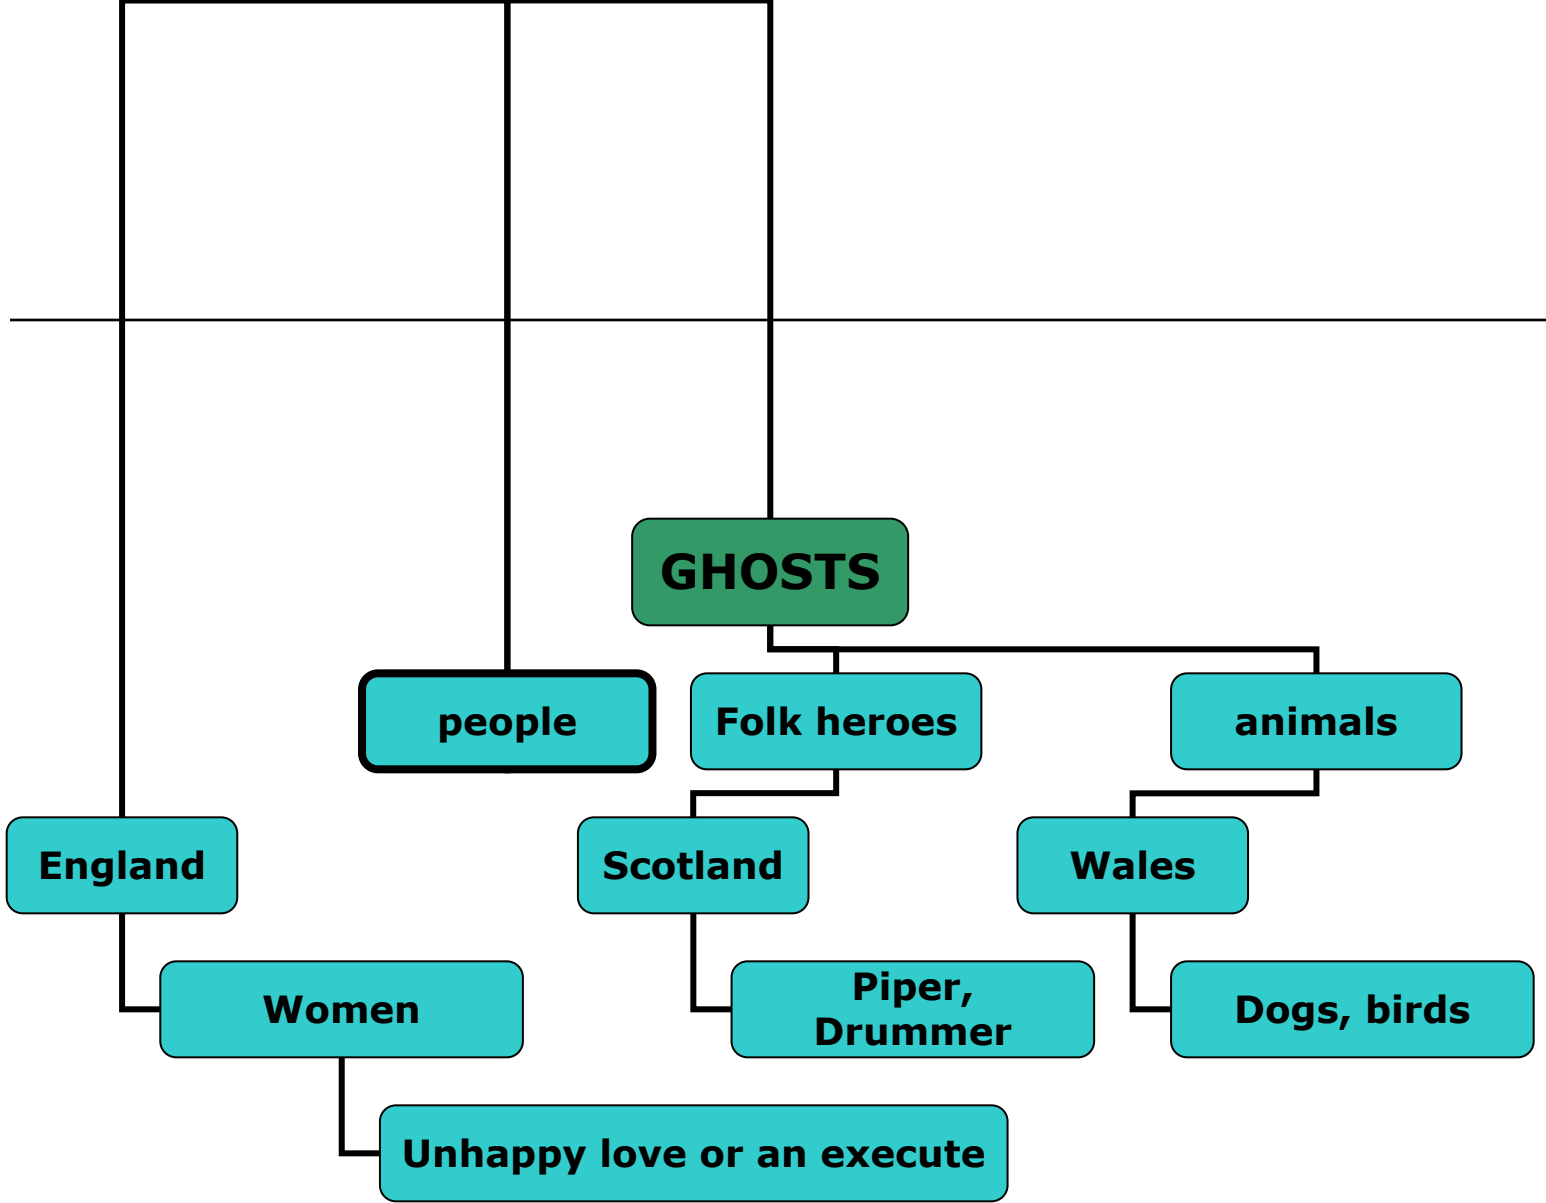

# Ghosts of the Tower of London

HENRY VI

Walter Raleigh

## The most popular:

---

- The Tower of London 165,000
- Windsor Castle 90,500
- Warwick Castle 90,500
- Scotland Edinburgh Castle 74,000
- Wales Cardiff Castle 15,000

# Appearance:

---

- Before Christ

- Middle Ages

## Our survey

---

We asked some pupils what associations they had when we said “BRITAIN” and 11% of pupils named “CASTLE” as a main part of the country.