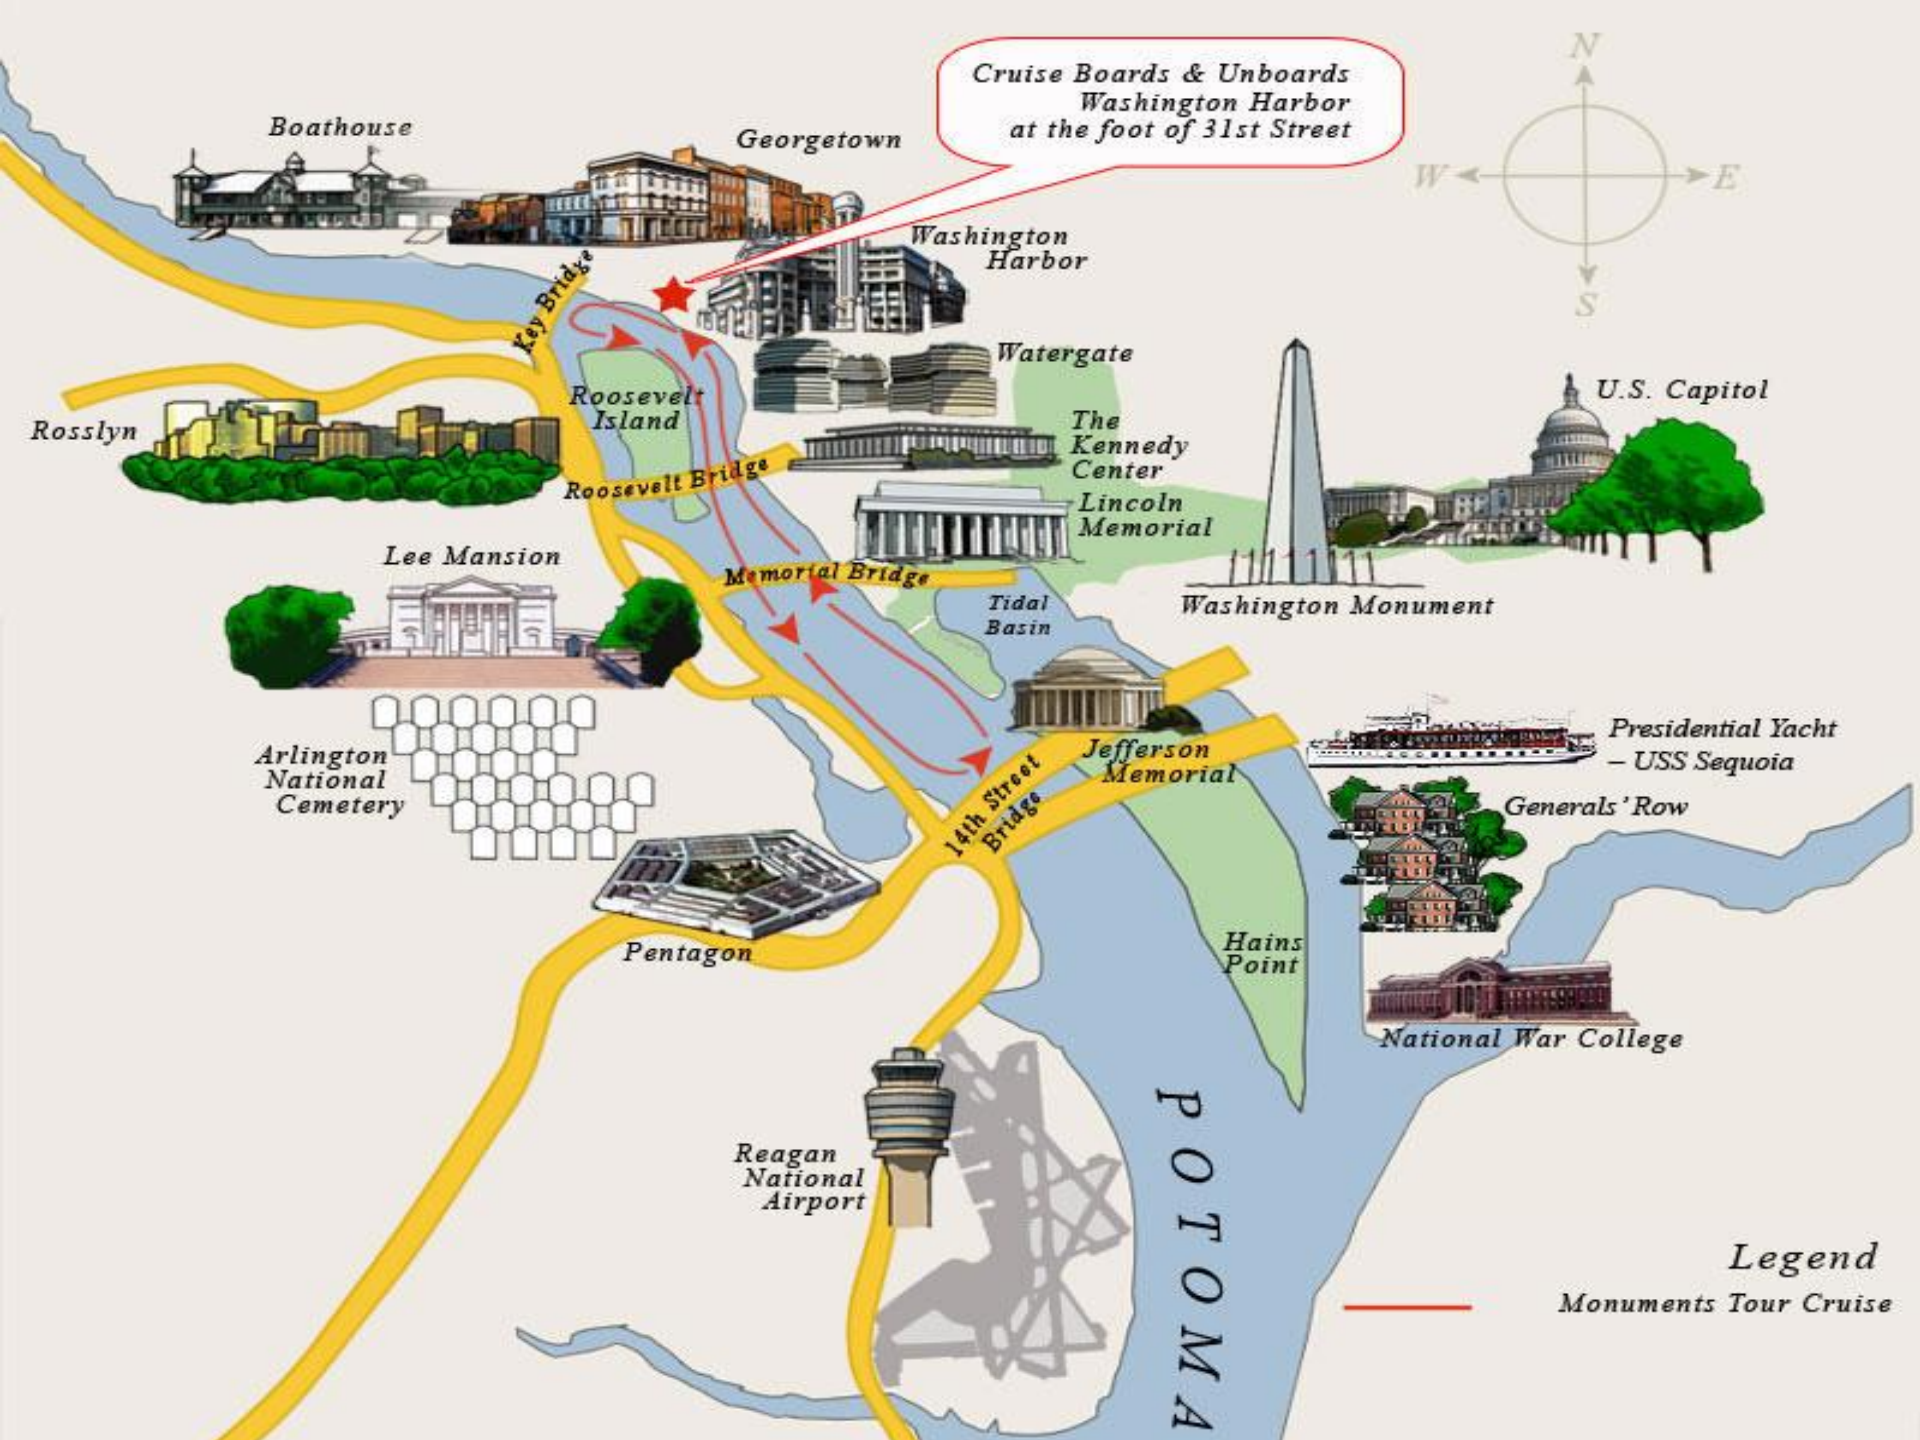

Cruise Boards & Unboards
Washington Harbor
at the foot of 31st Street

Boathouse

Georgetown

Washington Harbor

Watergate

U.S. Capitol

Rosslyn

Roosevelt Island

The Kennedy Center

Lincoln Memorial

Lee Mansion

Memorial Bridge

Tidal Basin

Washington Monument

Arlington National Cemetery

Jefferson Memorial

Legend

Monuments Tour Cruise

New York

The Mid – Atlantic is...

New York

Ножницы

Niagara Falls

The Gettysburg battlefield

Delaware

Maryland

The Chesapeake Bay

Baltimore

New Jersey

Pennsylvania

Virginia

The Pentagon