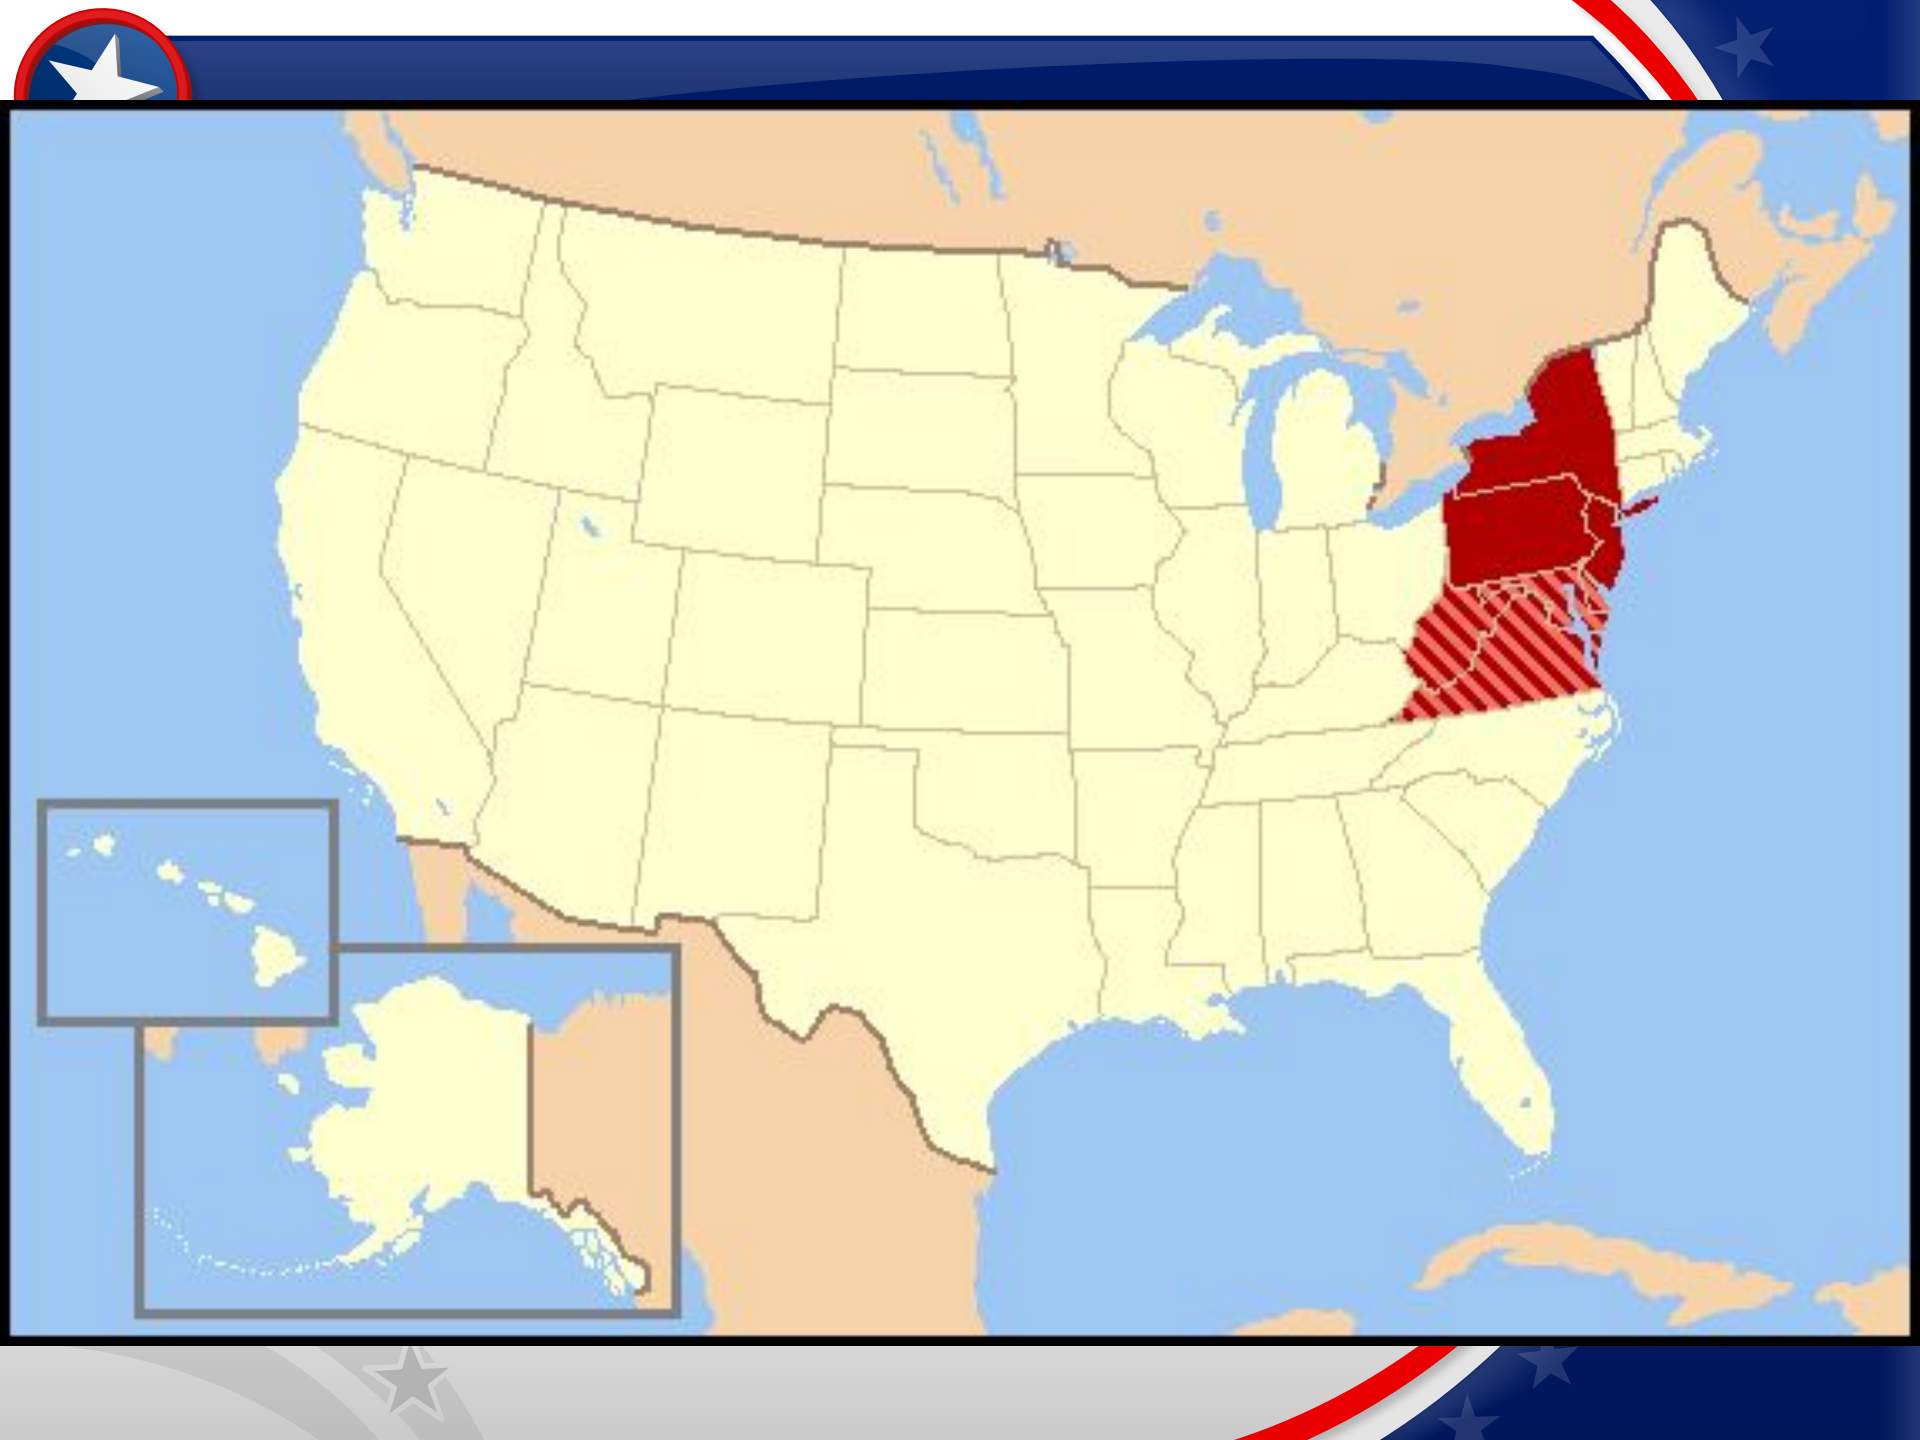

The Mid-Atlantic

New York

Pennsylvania

New
Jersey

Delaware

Maryland

West
Virginia

Virginia

Cruise Boards & Unboards
Washington Harbor
at the foot of 31st Street

Boathouse

Georgetown

Washington Harbor

Watergate

U.S. Capitol

Rosslyn

Roosevelt Island

Legend

Monuments Tour Cruise

New York

The Mid – Atlantic is...

New York

Ножницы

Niagara Falls

The Gettysburg battlefield

Delaware

Maryland

The Chesapeake Bay

Baltimore

New Jersey

Pennsylvania

Virginia

The Pentagon