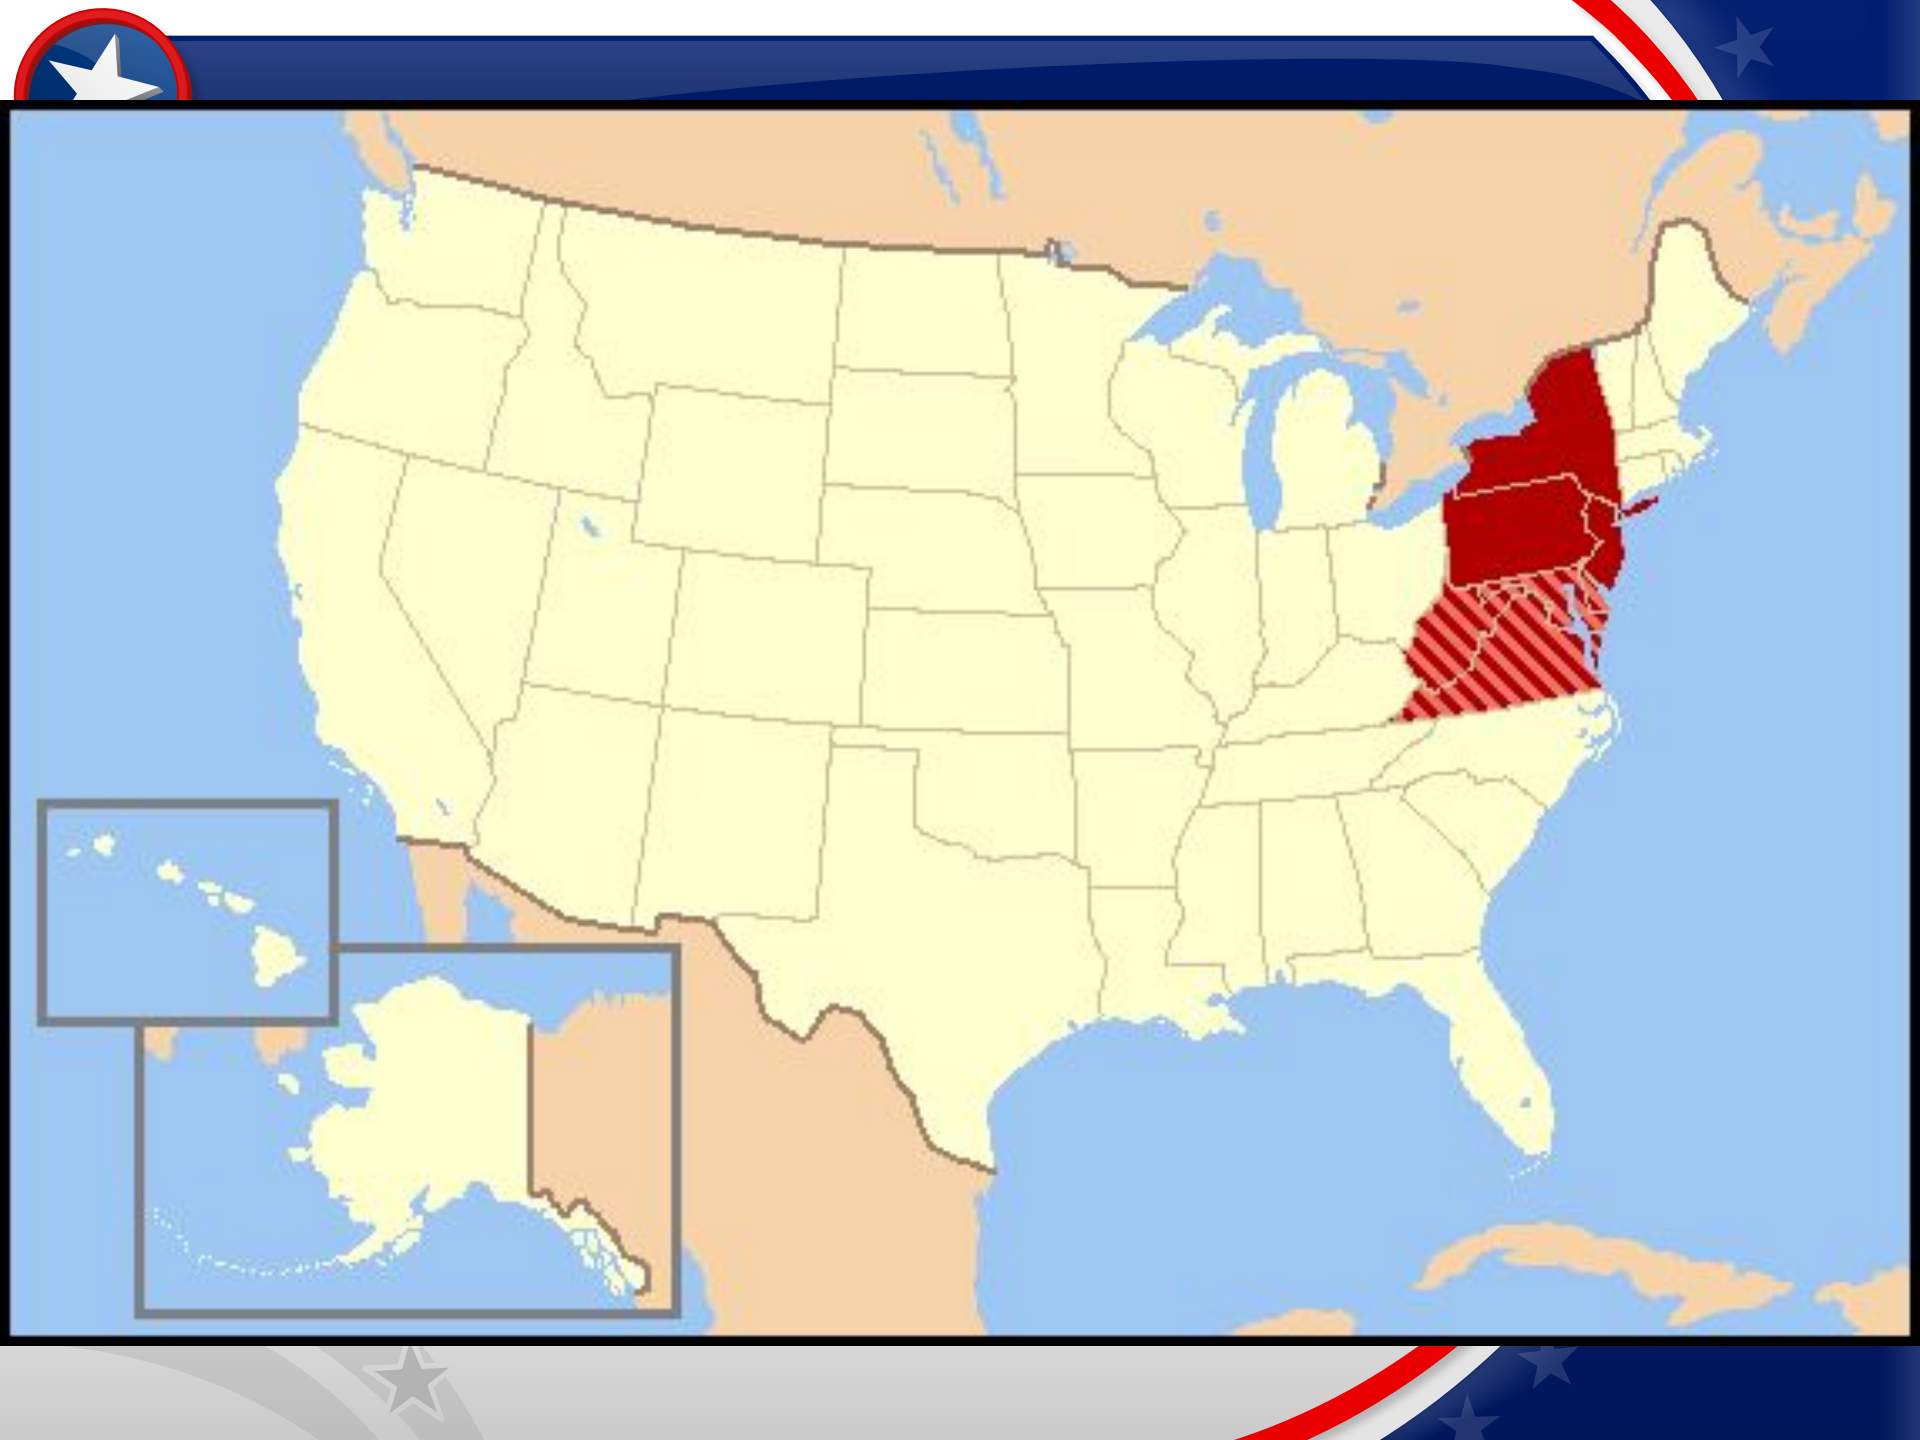

The Mid-Atlantic

Cruise Boards & Unboards
Washington Harbor
at the foot of 31st Street

Boathouse

Georgetown

Washington Harbor

Watergate

U.S. Capitol

Rosslyn

Roosevelt Island

The Kennedy Center

Lincoln Memorial

Lee Mansion

Memorial Bridge

Tidal Basin

Washington Monument

Arlington National Cemetery

Legend

Monuments Tour Cruise

New York

The Mid – Atlantic is...

New York

Ножницы

Niagara Falls

The Gettysburg battlefield

Delaware

Maryland

The Chesapeake Bay

Baltimore

New Jersey

Pennsylvania

Philadelphia

The Liberty Bell