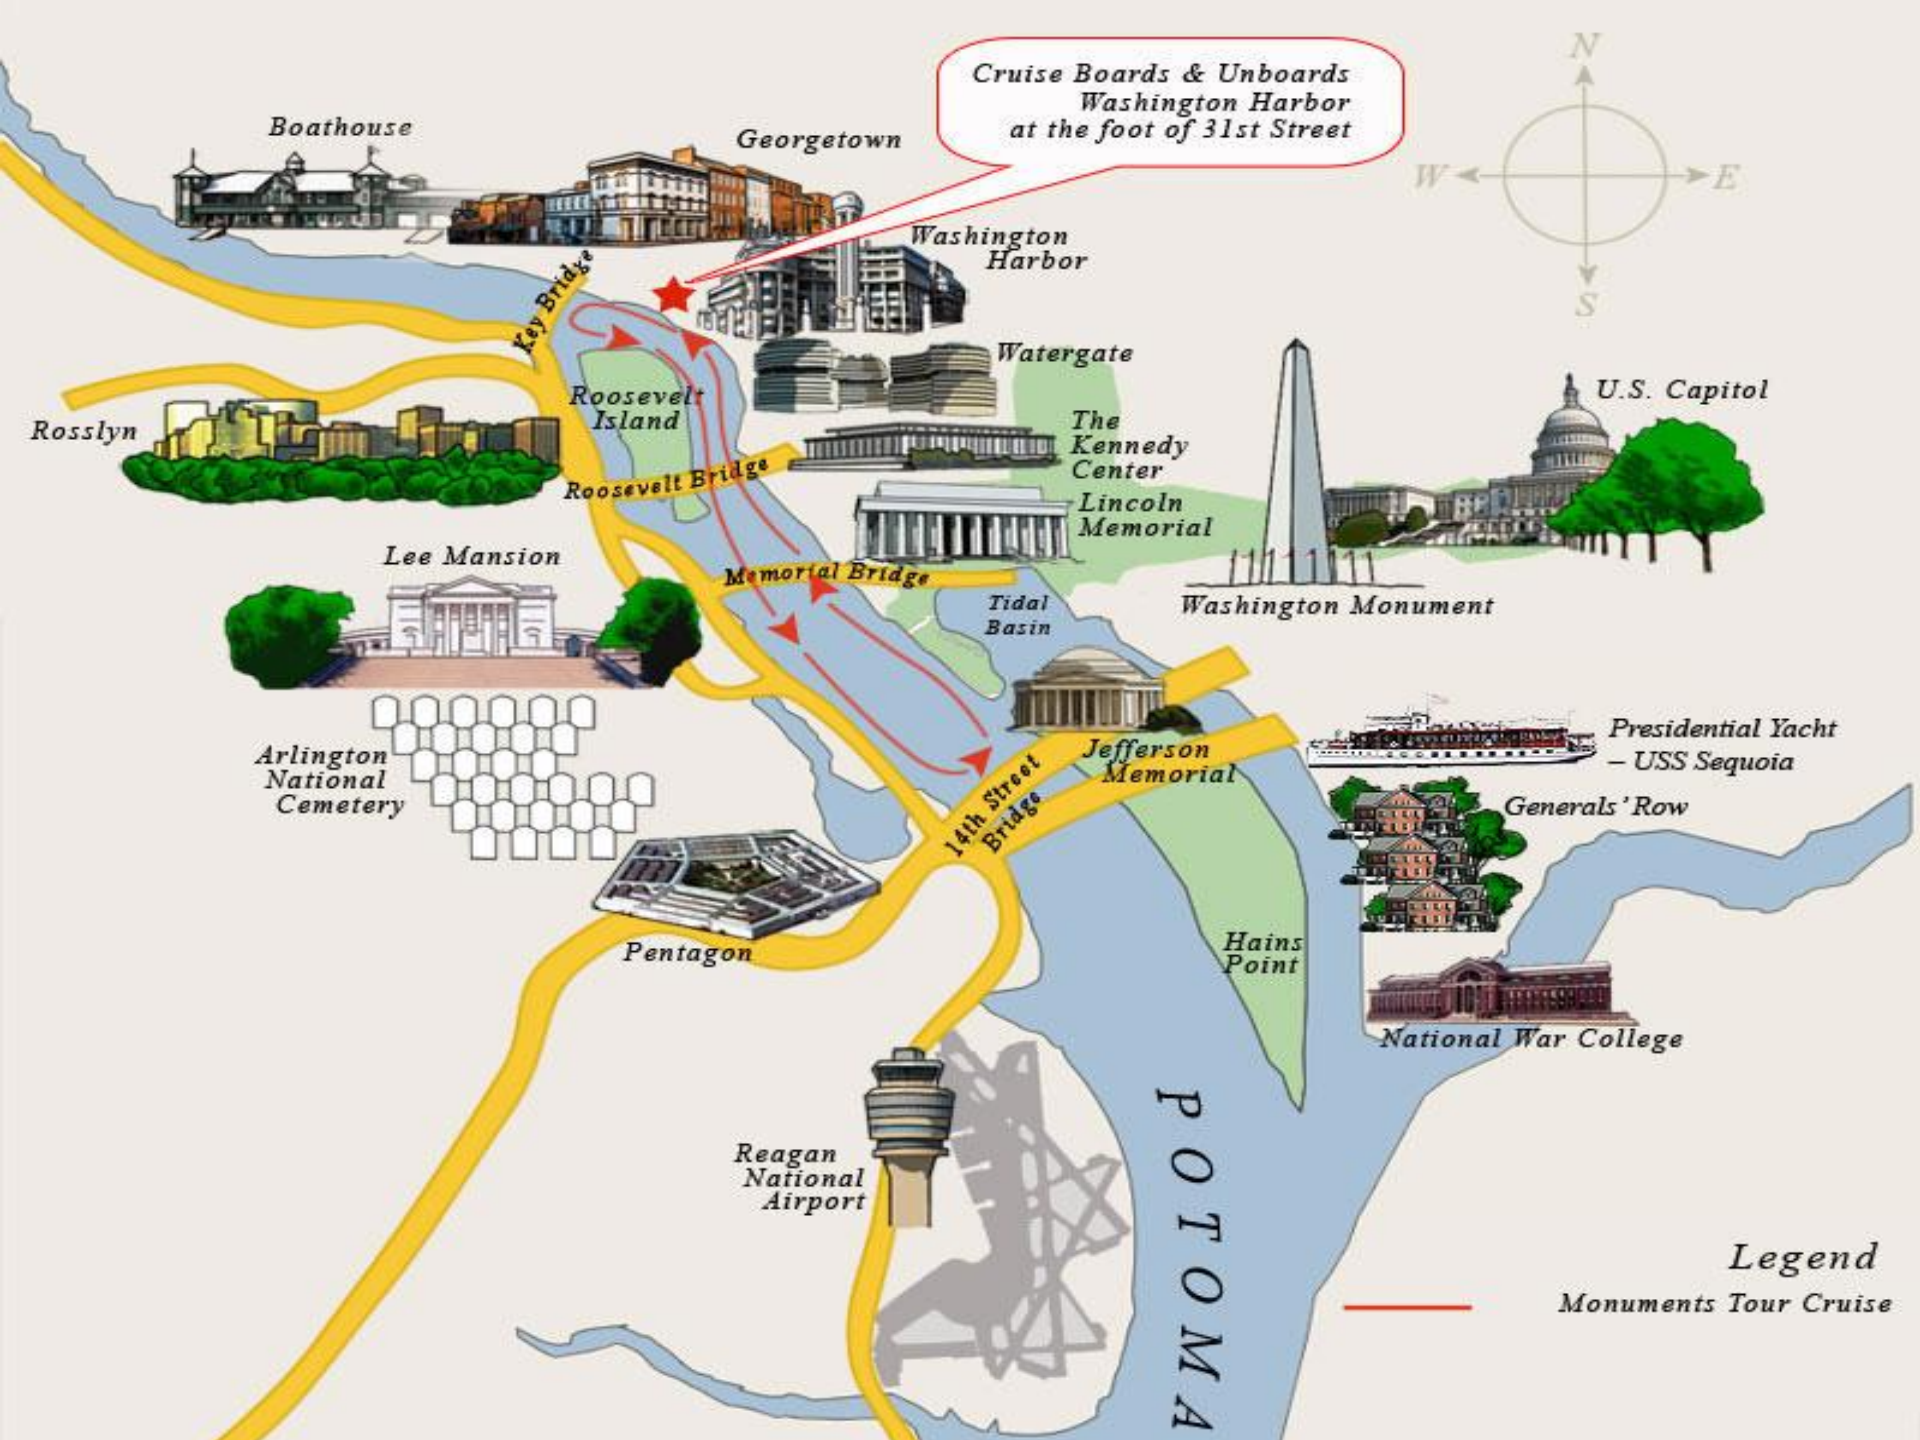

The Mid-Atlantic

Cruise Boards & Unboards
Washington Harbor
at the foot of 31st Street

Boathouse

Georgetown

Washington Harbor

Watergate

U.S. Capitol

Rosslyn

Roosevelt Island

The Kennedy Center

Lincoln Memorial

Lee Mansion

Memorial Bridge

Tidal Basin

Washington Monument

Arlington National Cemetery

Legend

Monuments Tour Cruise

New York

The Mid – Atlantic is...

New York

Ножницы

Niagara Falls

The Gettysburg battlefield

Delaware

Maryland

The Chesapeake Bay

Baltimore

New Jersey

Pennsylvania

Philadelphia

The Liberty Bell