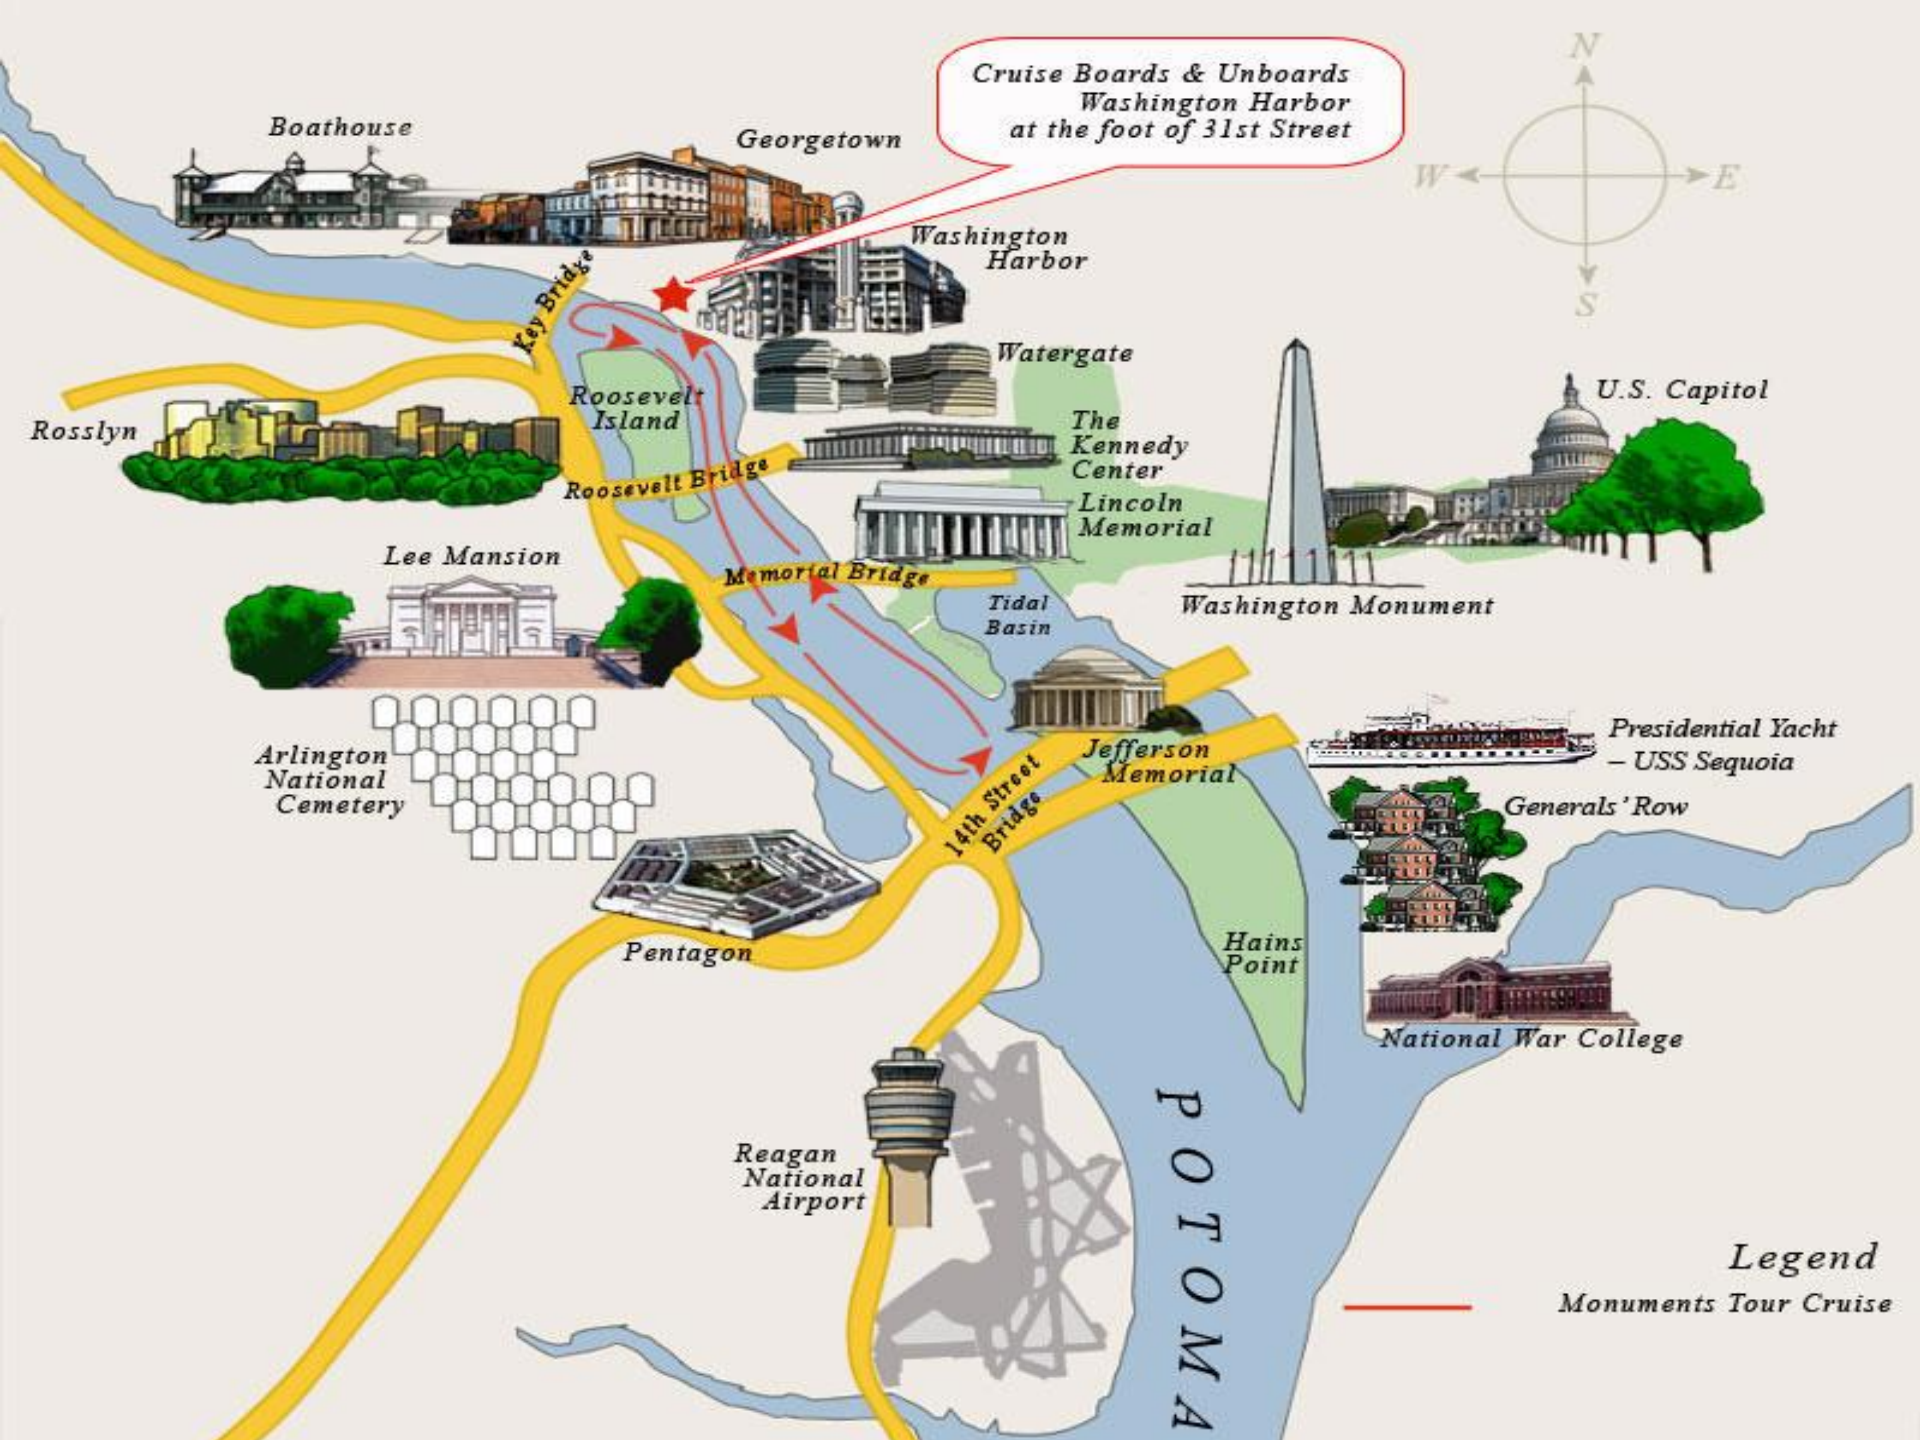

Cruise Boards & Unboards
Washington Harbor
at the foot of 31st Street

Boathouse

Georgetown

Washington Harbor

Watergate

U.S. Capitol

Rosslyn

Roosevelt Island

The Kennedy Center

Lincoln Memorial

Lee Mansion

Memorial Bridge

Tidal Basin

Washington Monument

Arlington National Cemetery

Jefferson Memorial

Legend

Monuments Tour Cruise

New York

The Mid – Atlantic is...

New York

Ножницы

Niagara Falls

The Gettysburg battlefield

Delaware

Maryland

The
Chesapeake
Bay

Baltimore

New Jersey

Pennsylvania

Philadelphia

The Liberty Bell