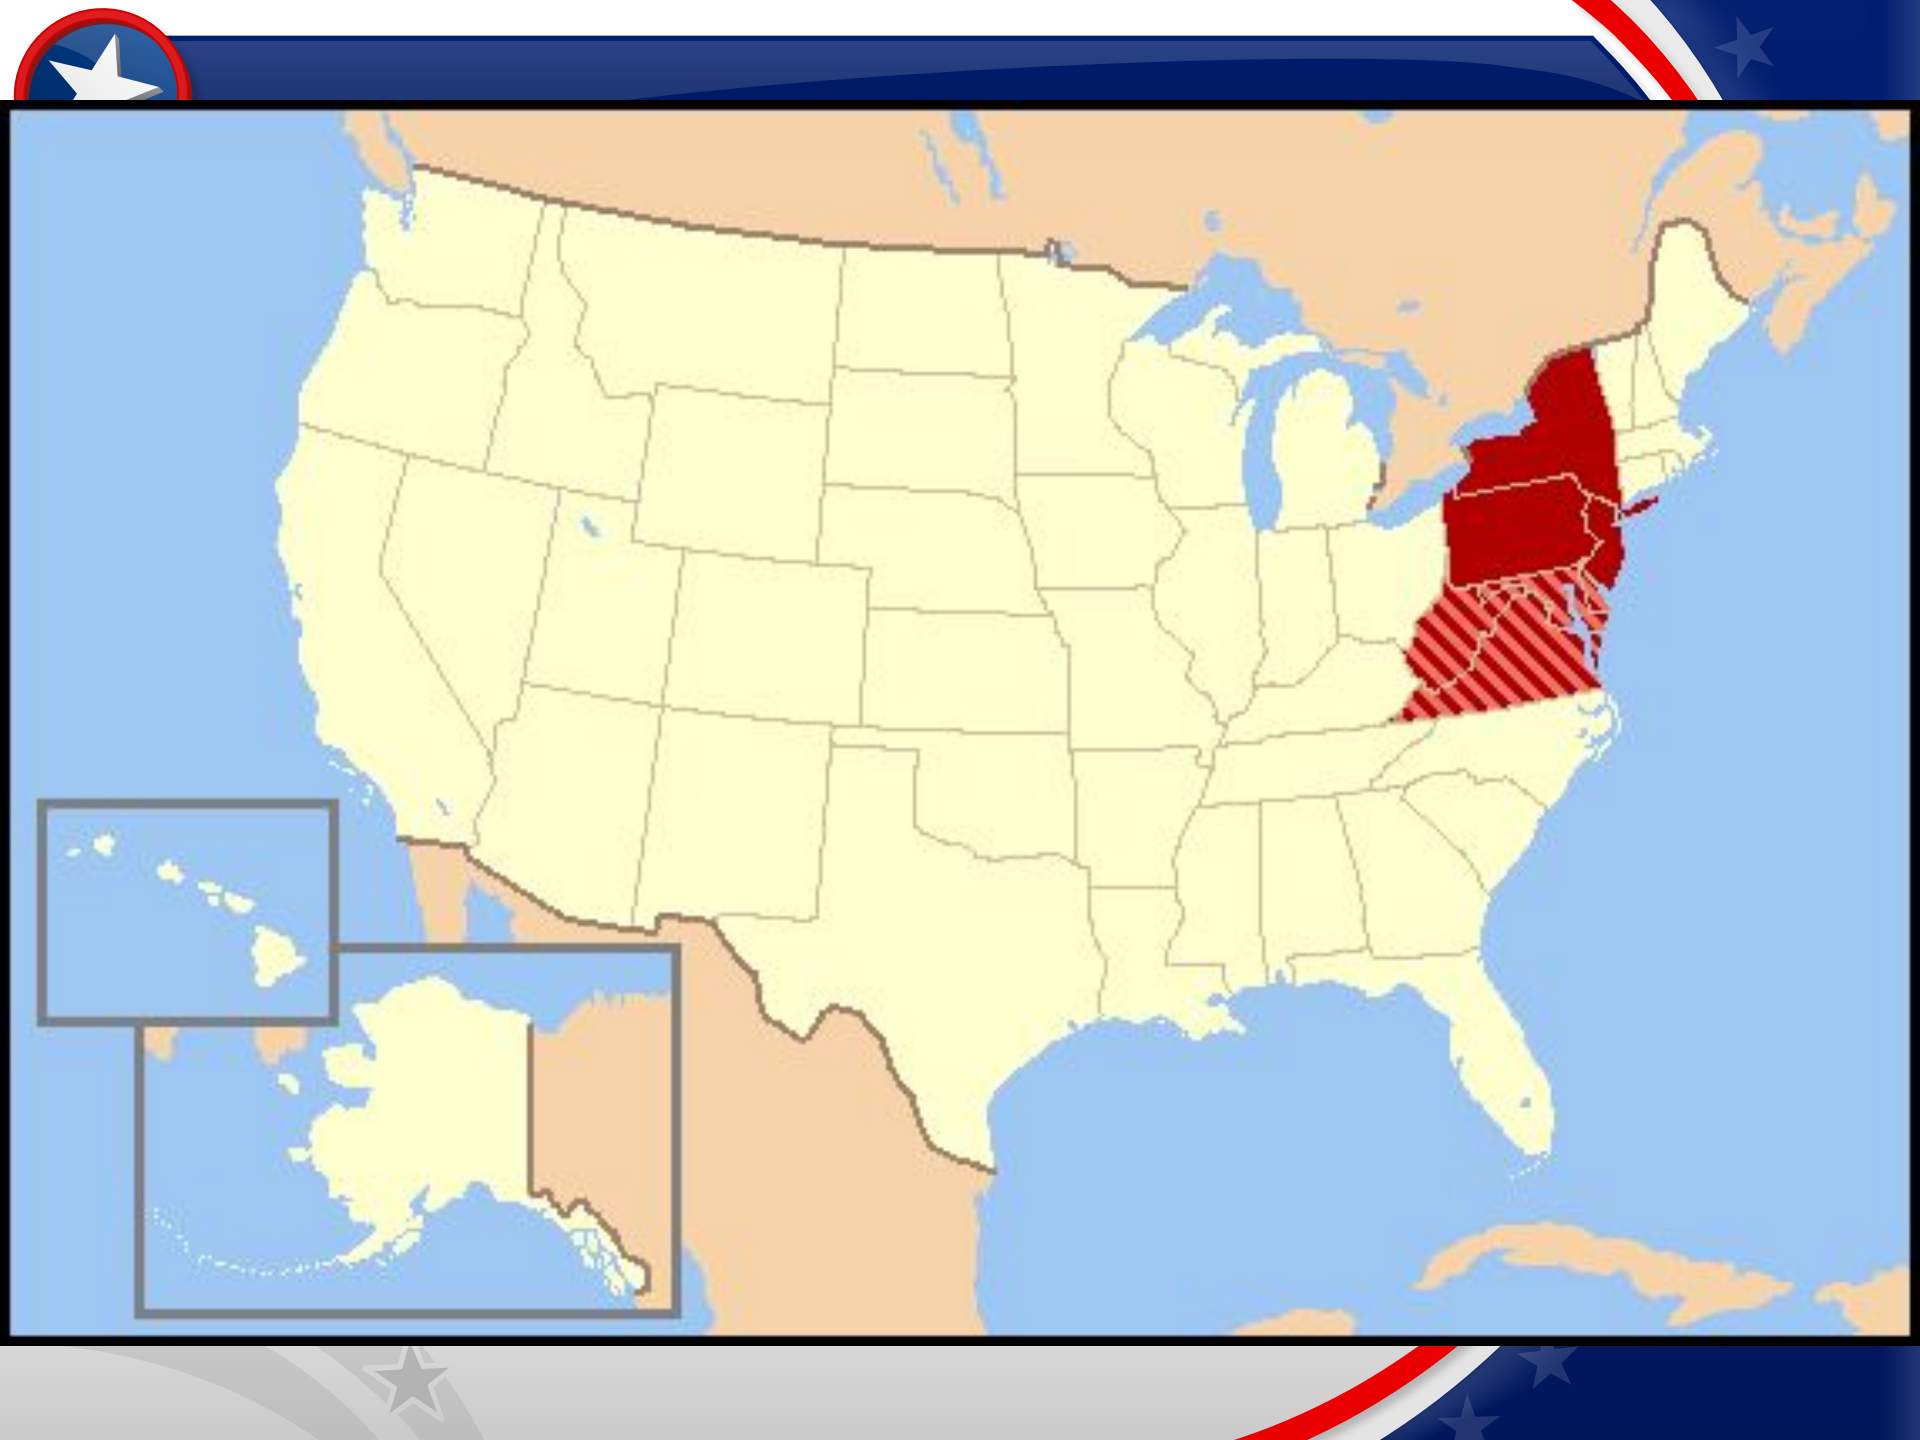

The Mid-Atlantic

New York

Pennsylvania

New
Jersey

Delaware

Maryland

West
Virginia

Virginia

N Washington D.C.

MARYLAND

MARYLAND

VIRGINIA

Washington DC

0 1.5 3 mi

Cruise Boards & Unboards
Washington Harbor
at the foot of 31st Street

Boathouse

Georgetown

Washington Harbor

Watergate

U.S. Capitol

Rosslyn

Roosevelt Island

The Kennedy Center

Lincoln Memorial

New York

The Mid – Atlantic is...

New York

Ножницы

Niagara Falls

The Gettysburg battlefield

Delaware

Maryland