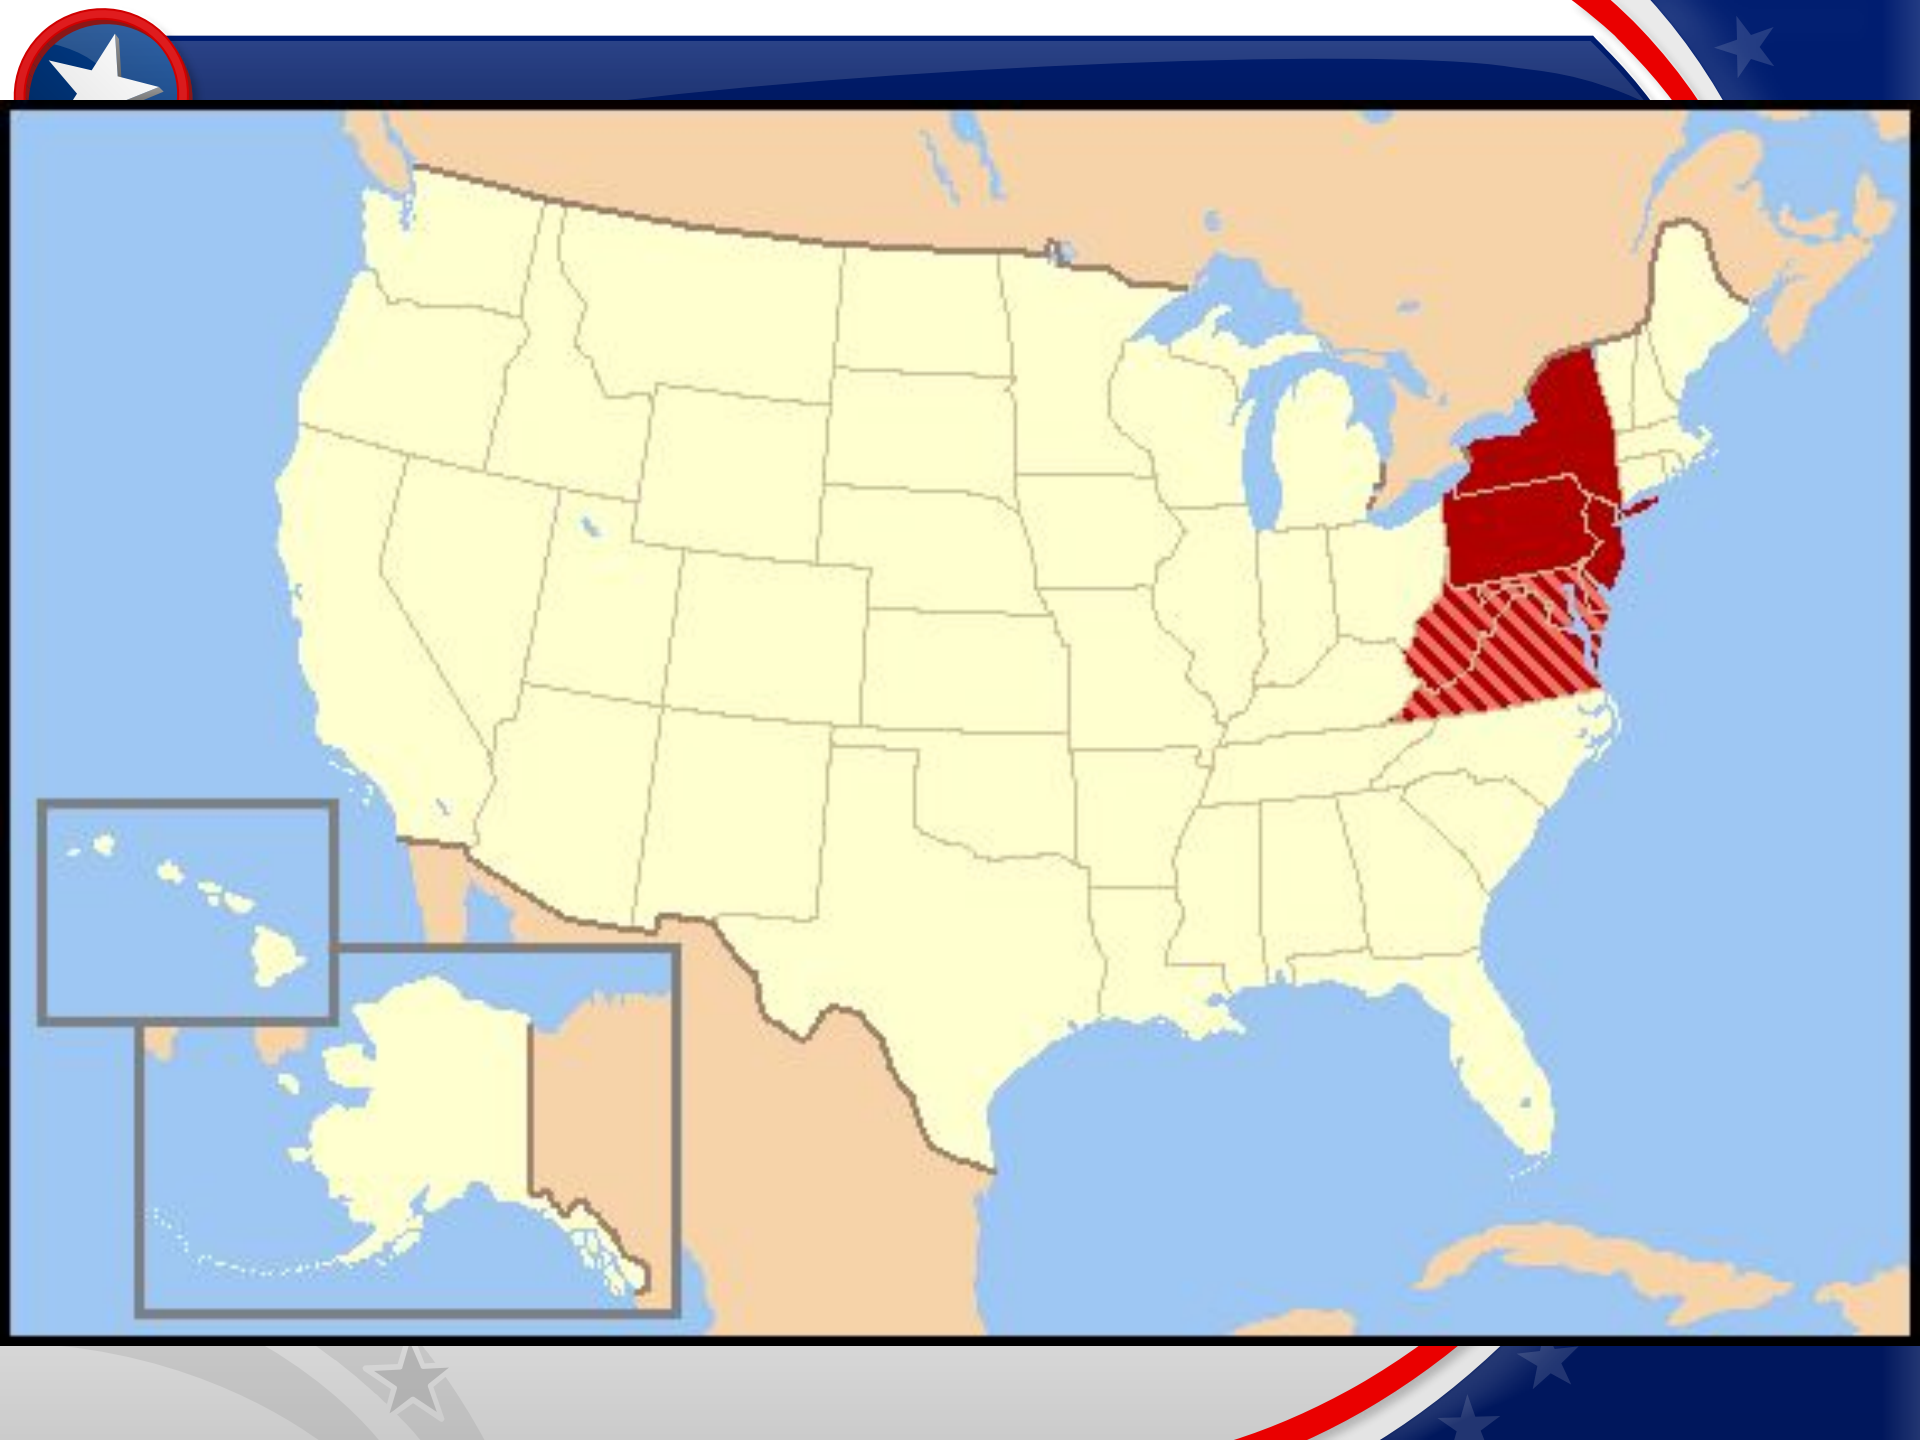

The Mid-Atlantic

New York

Pennsylvania

New
Jersey

Delaware

Maryland

West
Virginia

Virginia

Cruise Boards & Unboards
Washington Harbor
at the foot of 31st Street

Boathouse

Georgetown

Washington Harbor

Watergate

U.S. Capitol

Rosslyn

Roosevelt Island

Legend

Monuments Tour Cruise

New York

The Mid – Atlantic is...

New York

Ножницы

Niagara Falls

The Gettysburg battlefield

Delaware

Maryland

The
Chesapeake
Bay

Baltimore

New Jersey

Pennsylvania

Philadelphia

The Liberty Bell