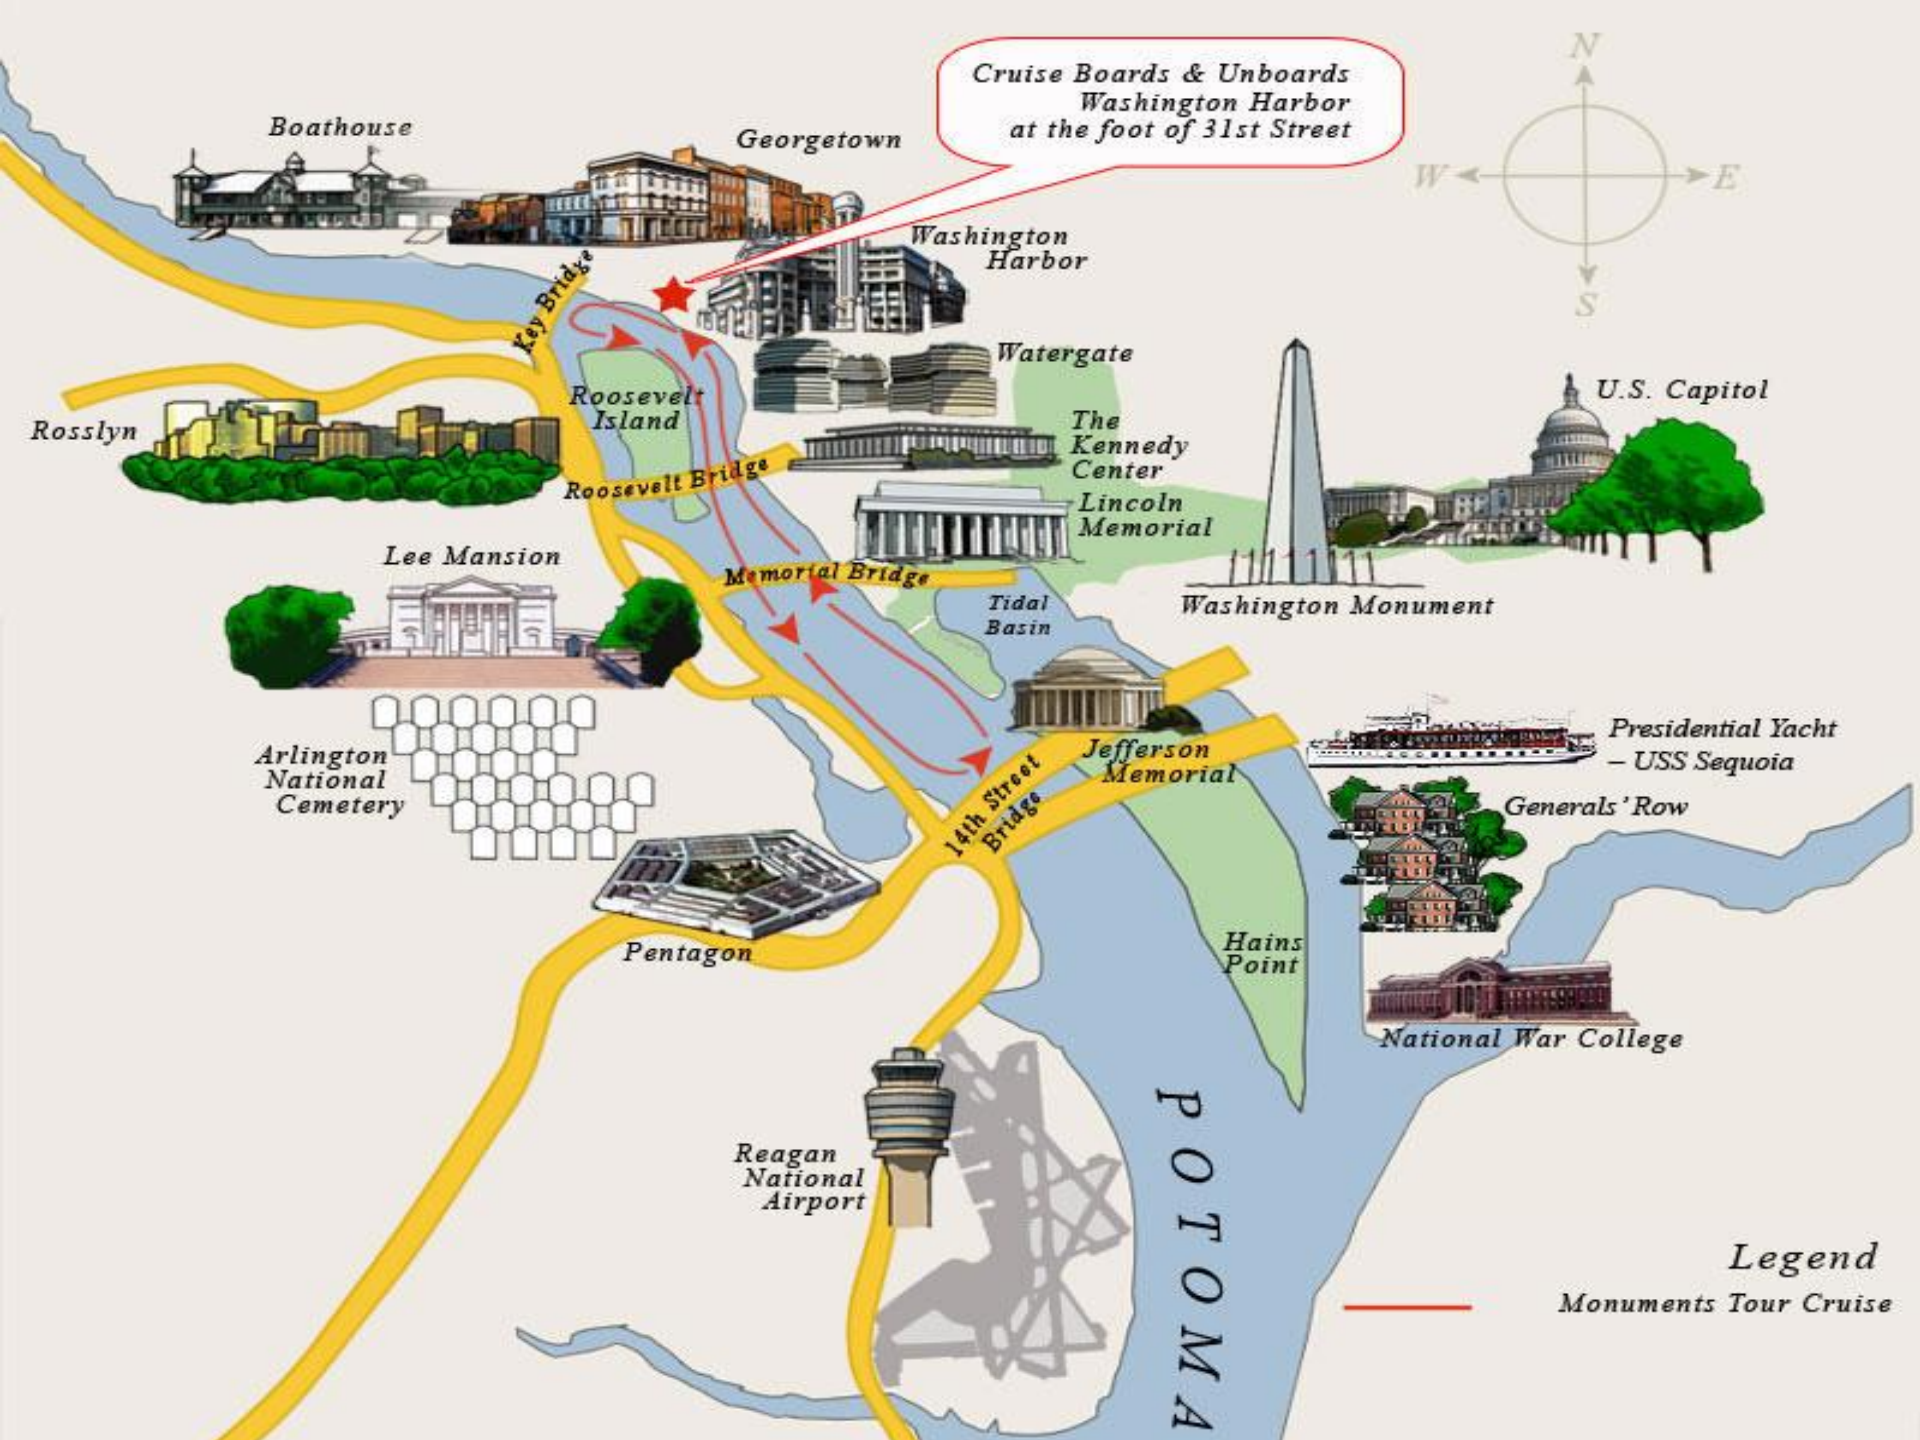

N Washington D.C.

MARYLAND

MARYLAND

VIRGINIA

Washington DC

0 1.5 3 mi

Cruise Boards & Unboards
Washington Harbor
at the foot of 31st Street

Boathouse

Georgetown

Washington Harbor

Watergate

U.S. Capitol

Rosslyn

Roosevelt Island

The Kennedy Center

Lincoln Memorial

Lee Mansion

Memorial Bridge

Tidal Basin

Washington Monument

Arlington National Cemetery

Jefferson Memorial

Presidential Yacht - USS Sequoia

Pentagon

New York

The Mid – Atlantic is...

New York

Ножницы

Niagara Falls

The Gettysburg battlefield

Delaware

Maryland